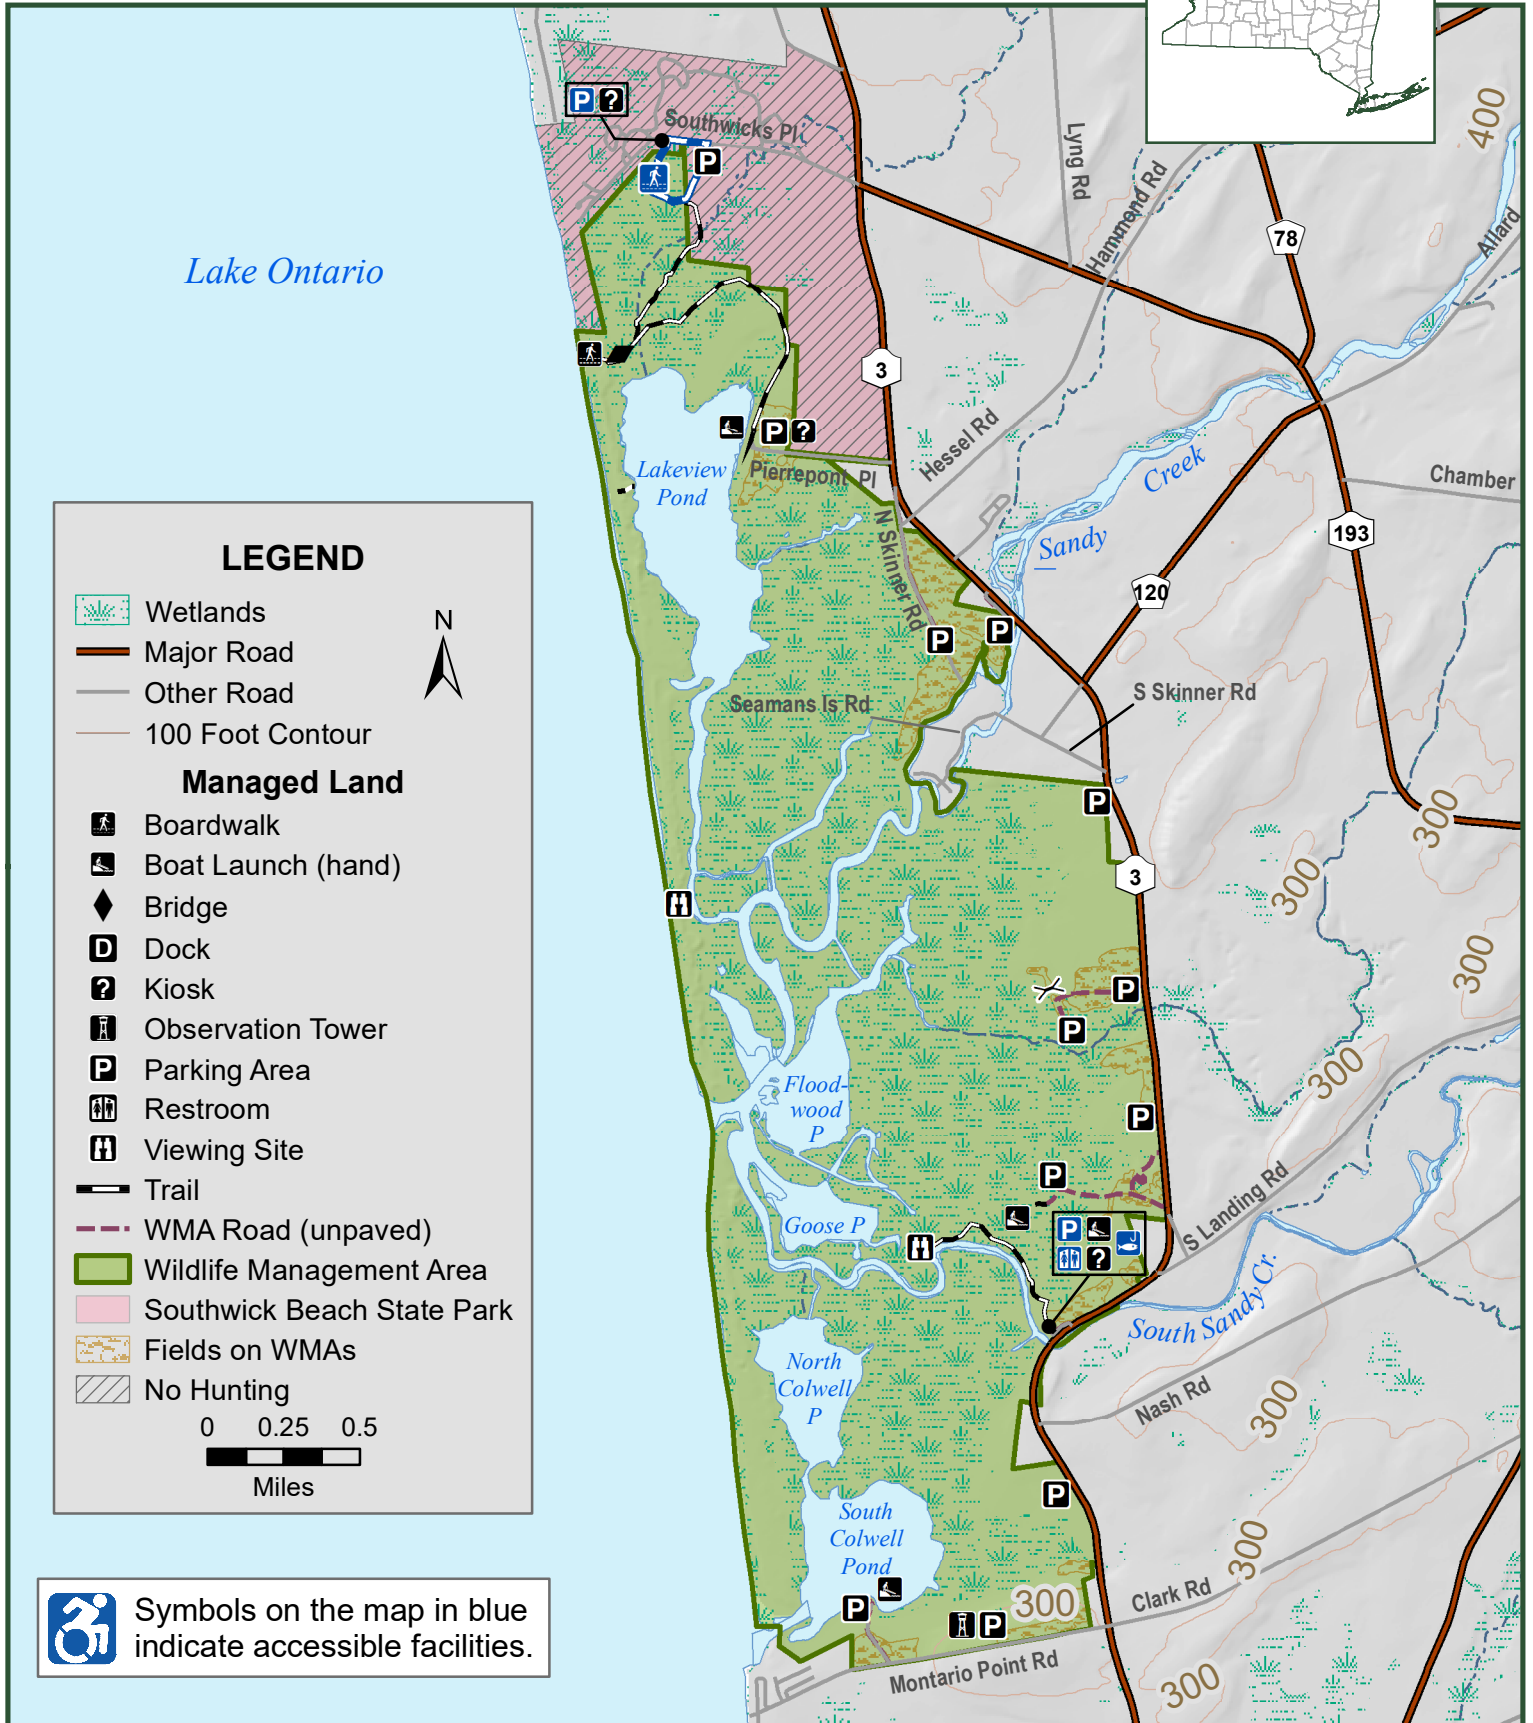

LAKEVIEW

Wildlife Management Area

Department of Environmental Conservation

Ellisburg, Jefferson Co.