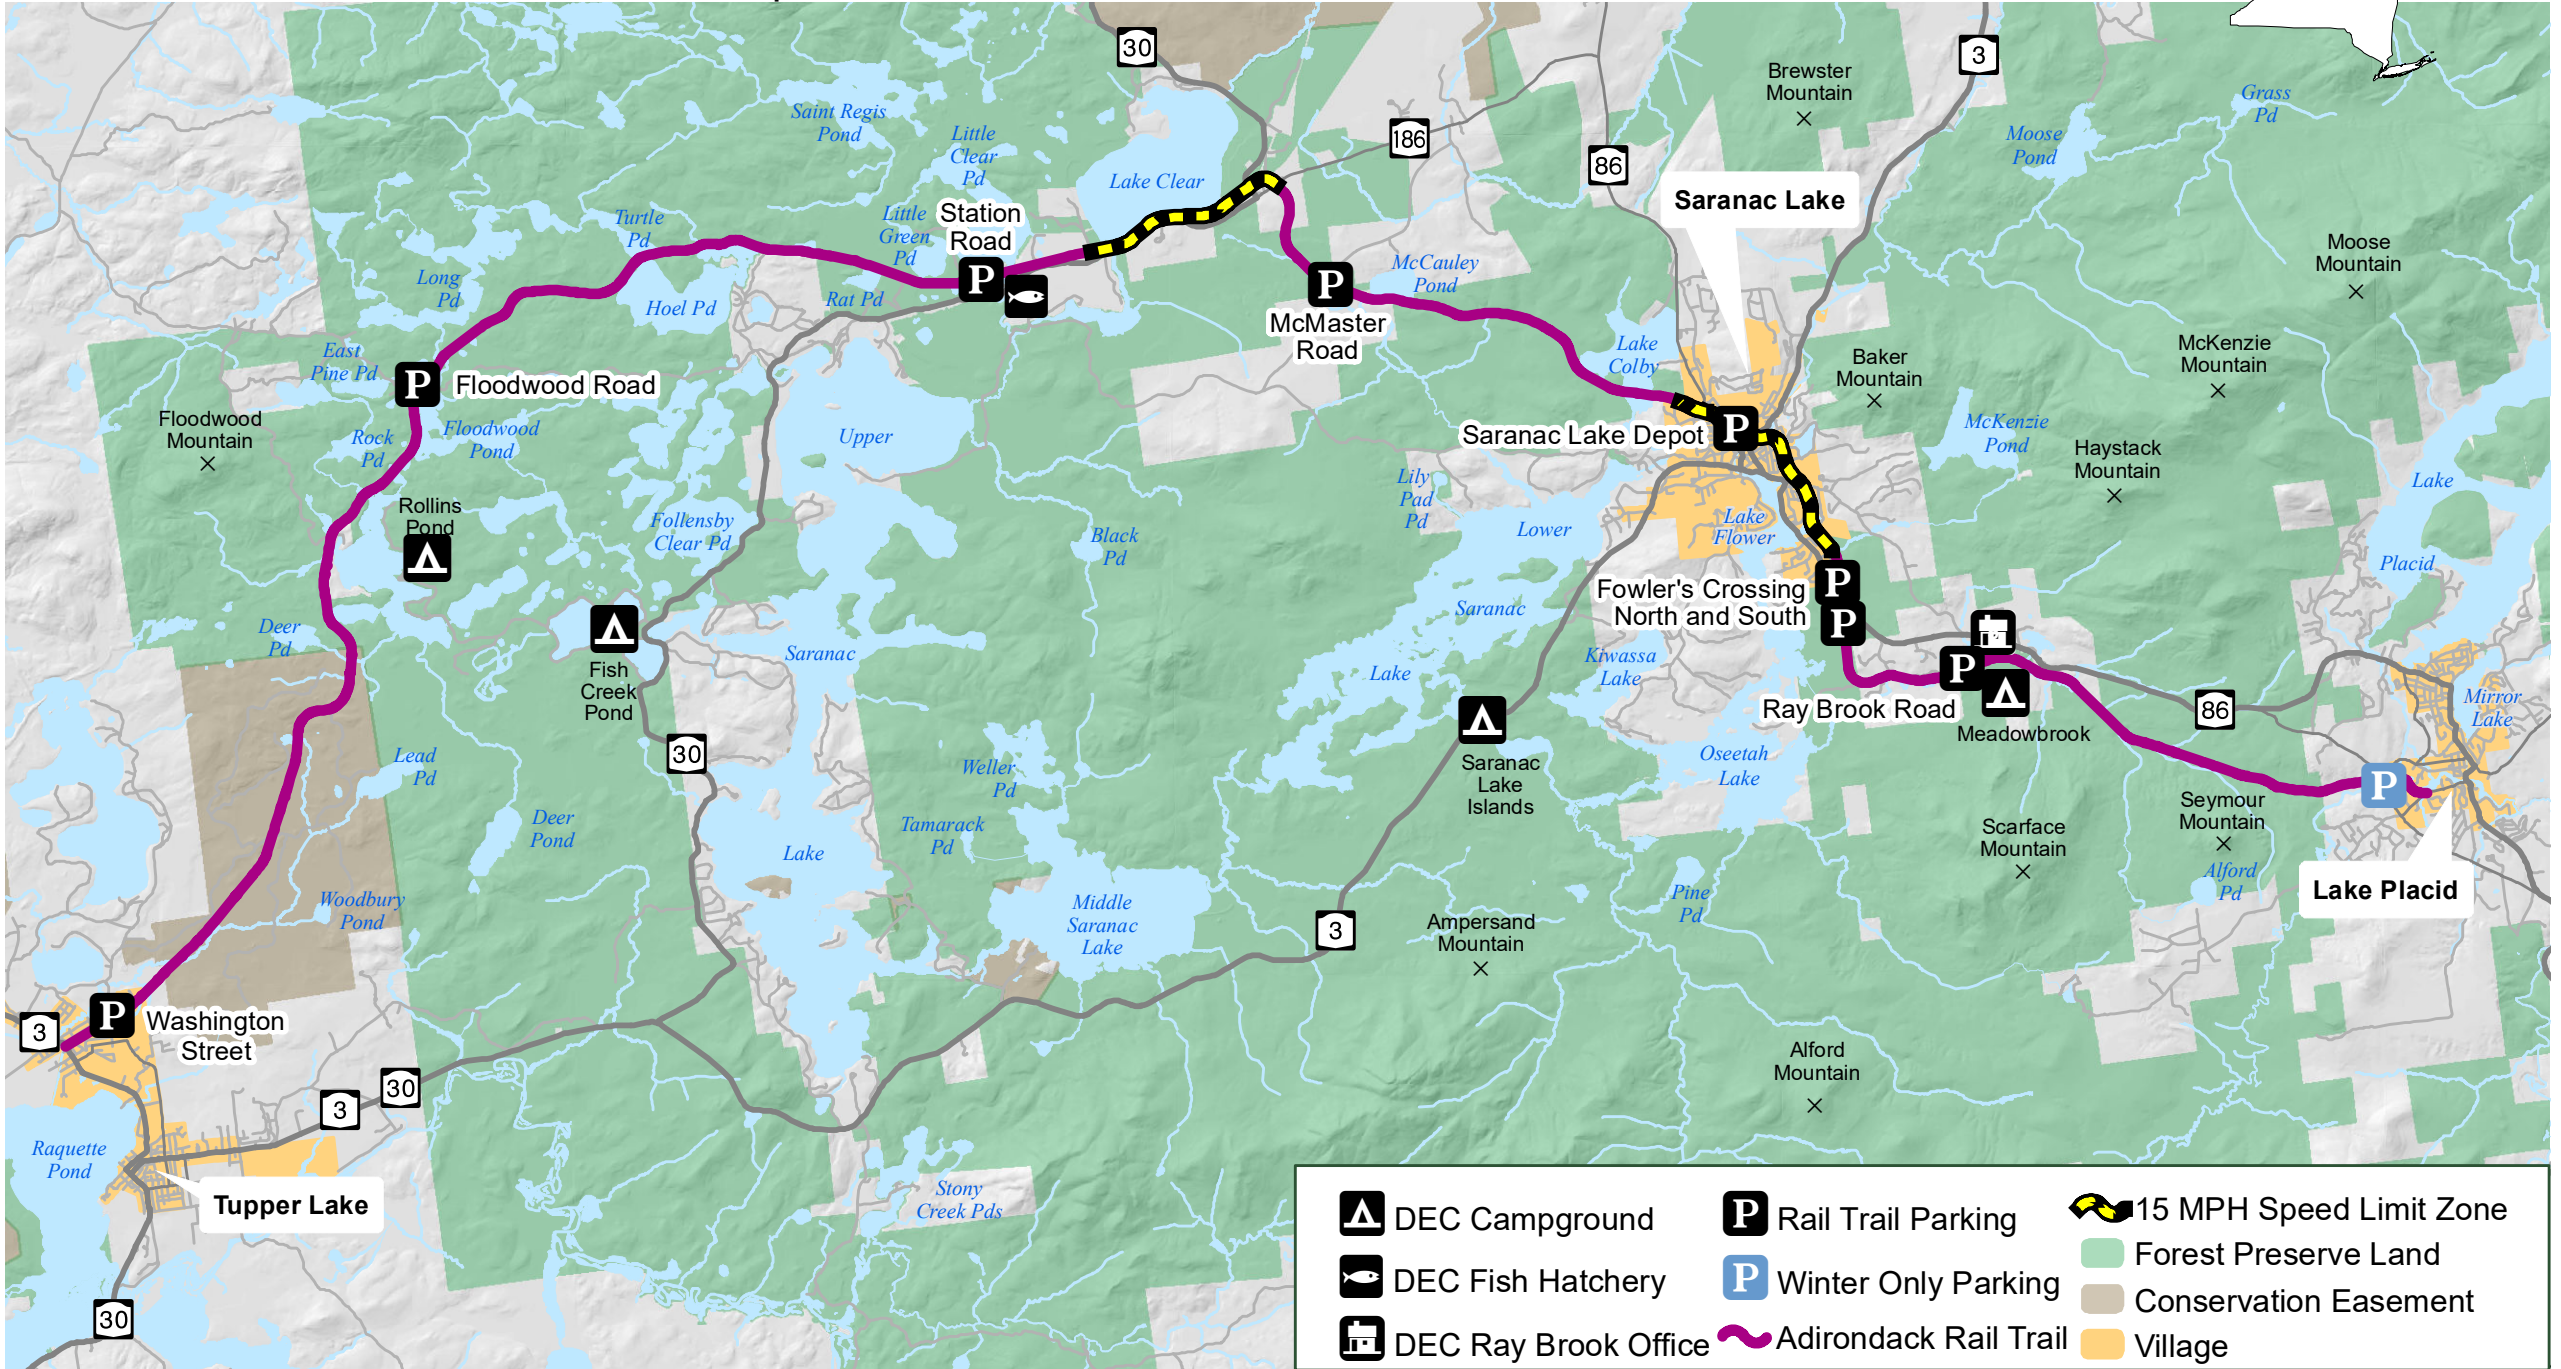

Adirondack Rail Trail - Overview Map

	DEC Campground		Rail Trail Parking		15 MPH Speed Limit Zone
	DEC Fish Hatchery		Winter Only Parking		Forest Preserve Land
	DEC Ray Brook Office		Adirondack Rail Trail		Conservation Easement
			Village		