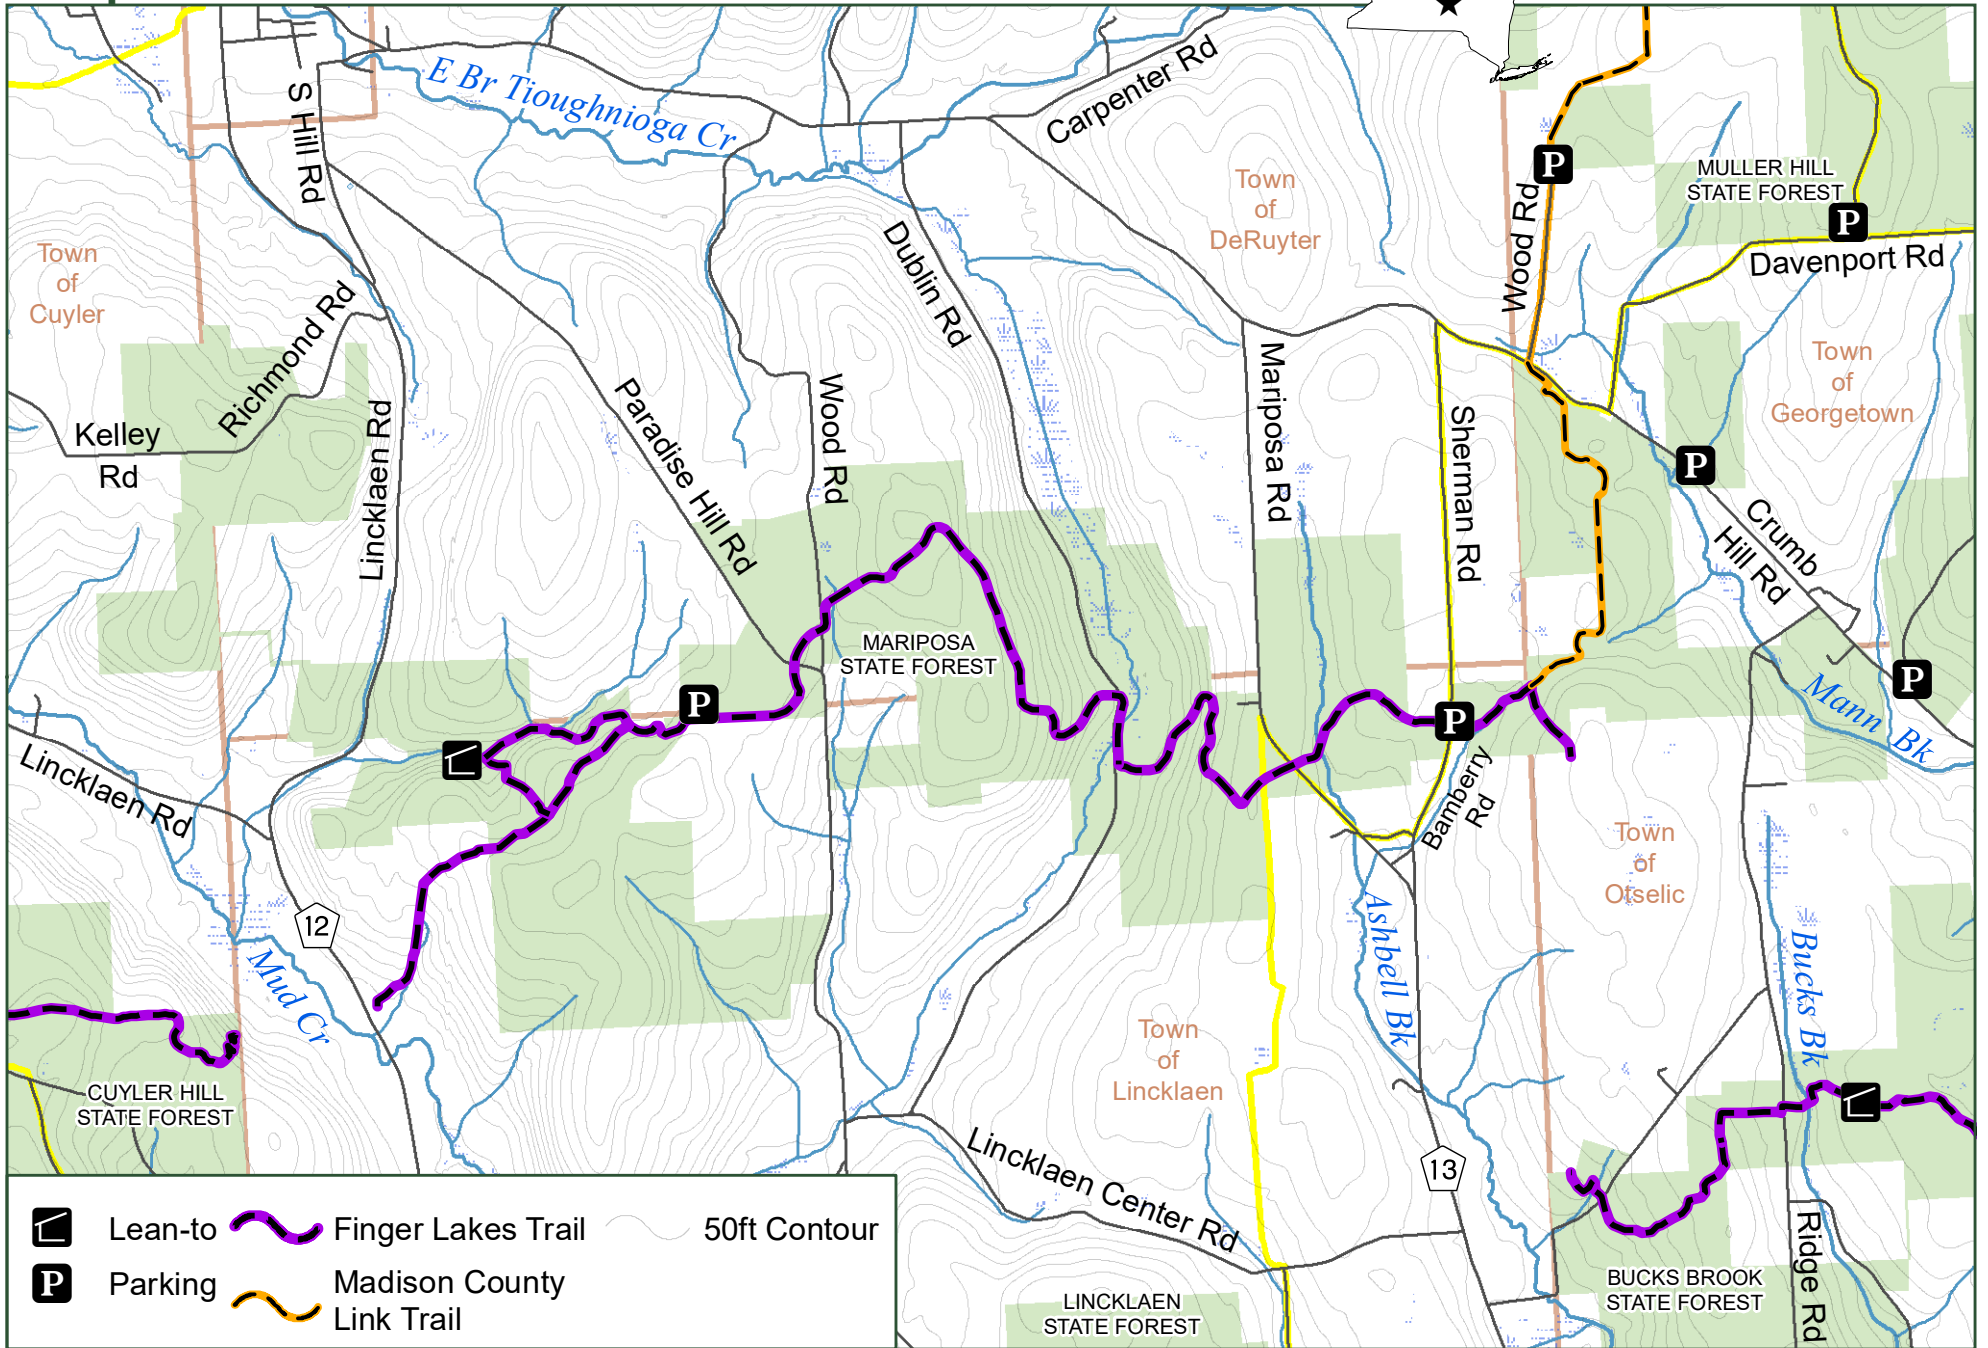

Mariposa State Forest

-  Lean-to
-  Finger Lakes Trail
-  50ft Contour
-  Parking
-  Madison County Link Trail