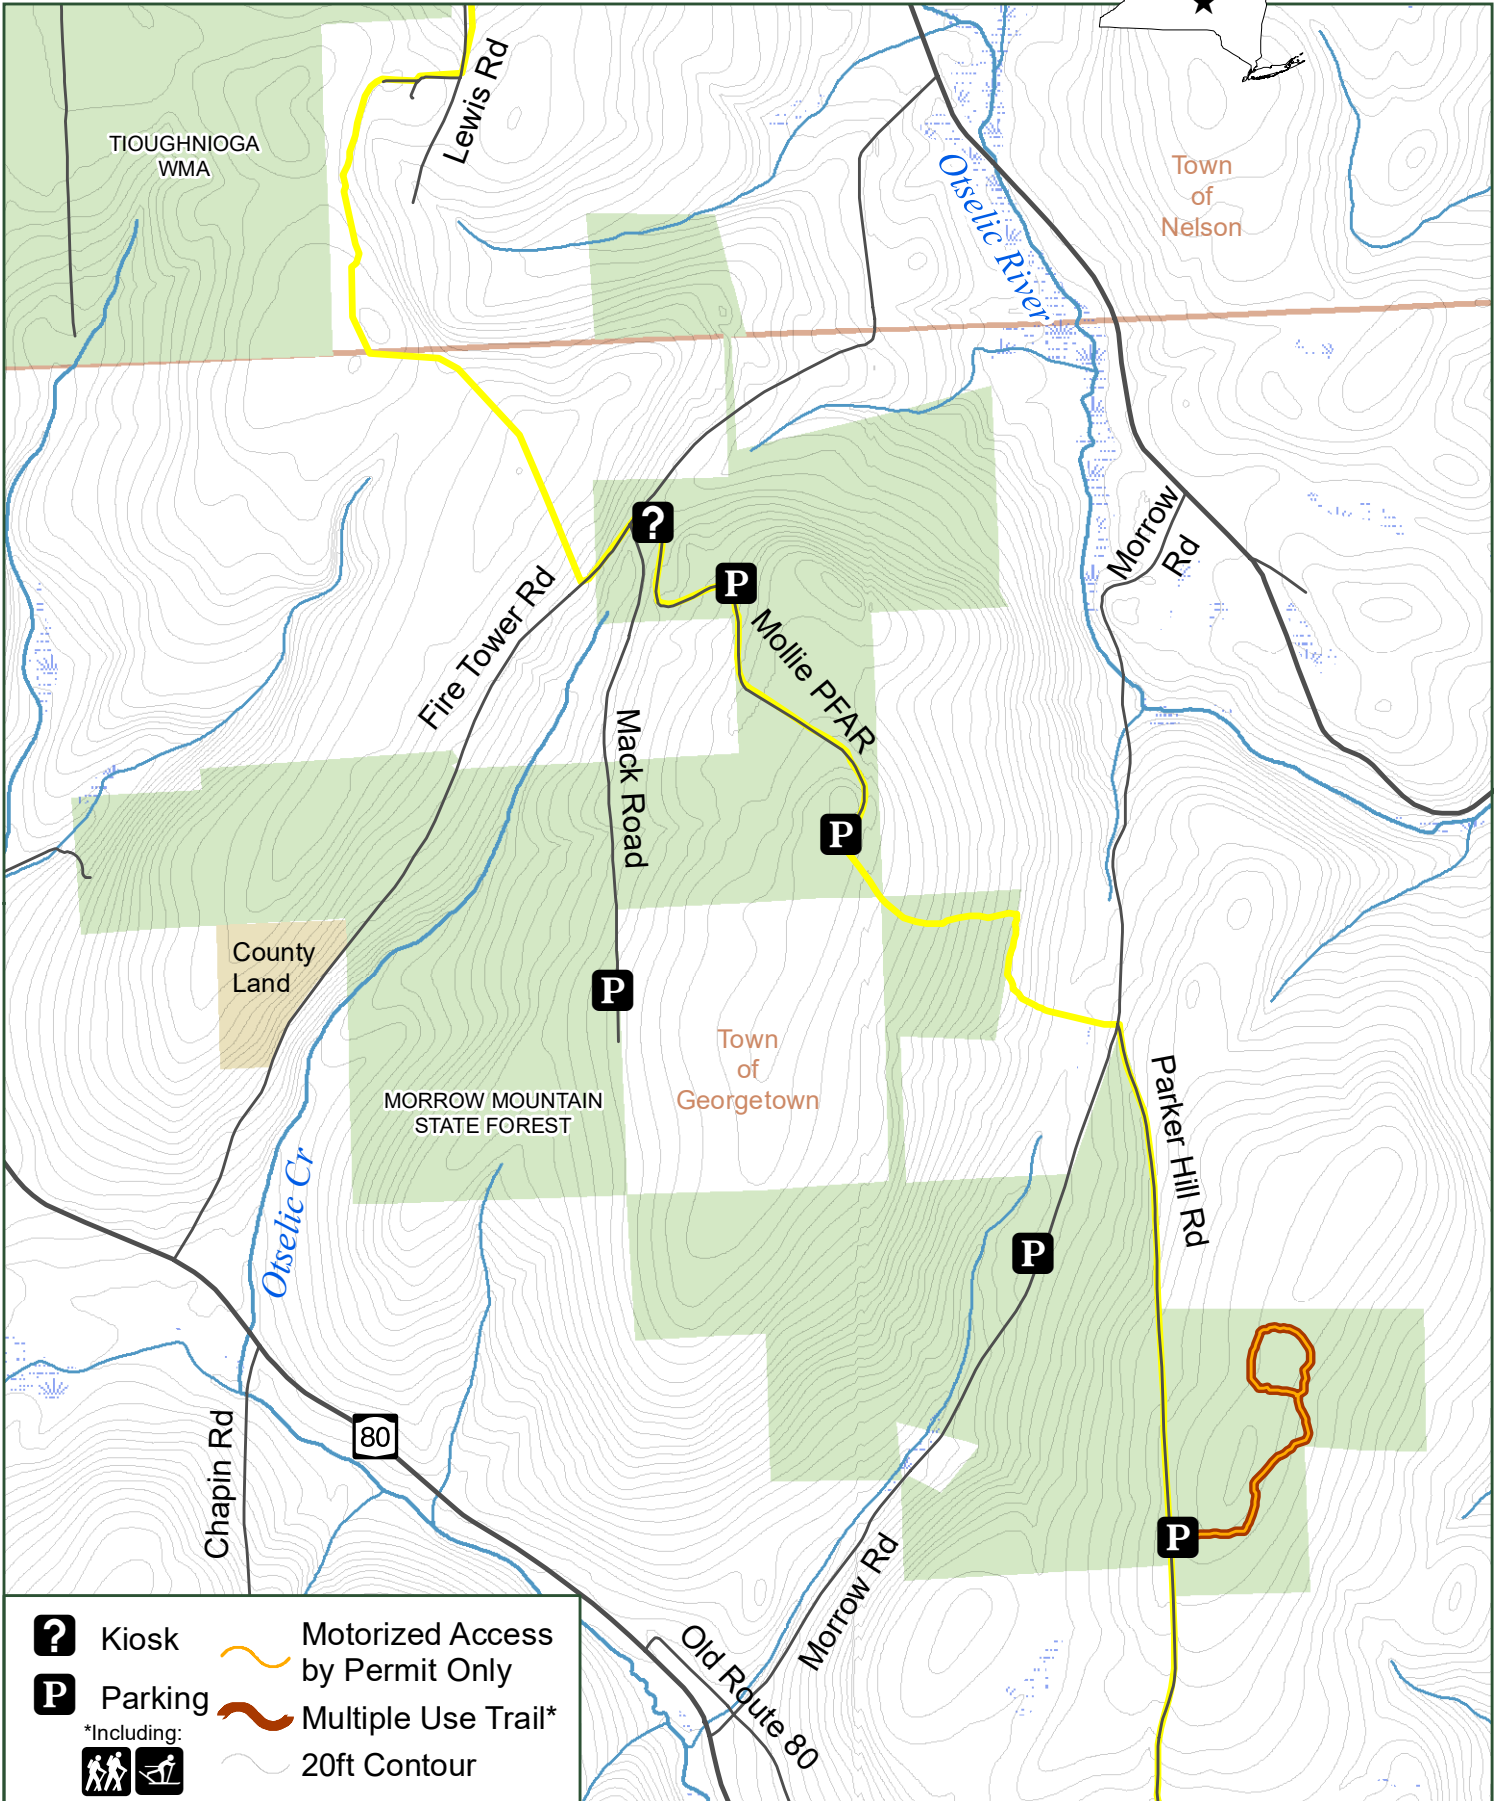

Morrow Mountain State Forest

	Kiosk		Motorized Access by Permit Only
	Parking		Multiple Use Trail*
*Including:			
			20ft Contour

Department of Environmental Conservation

Madison County