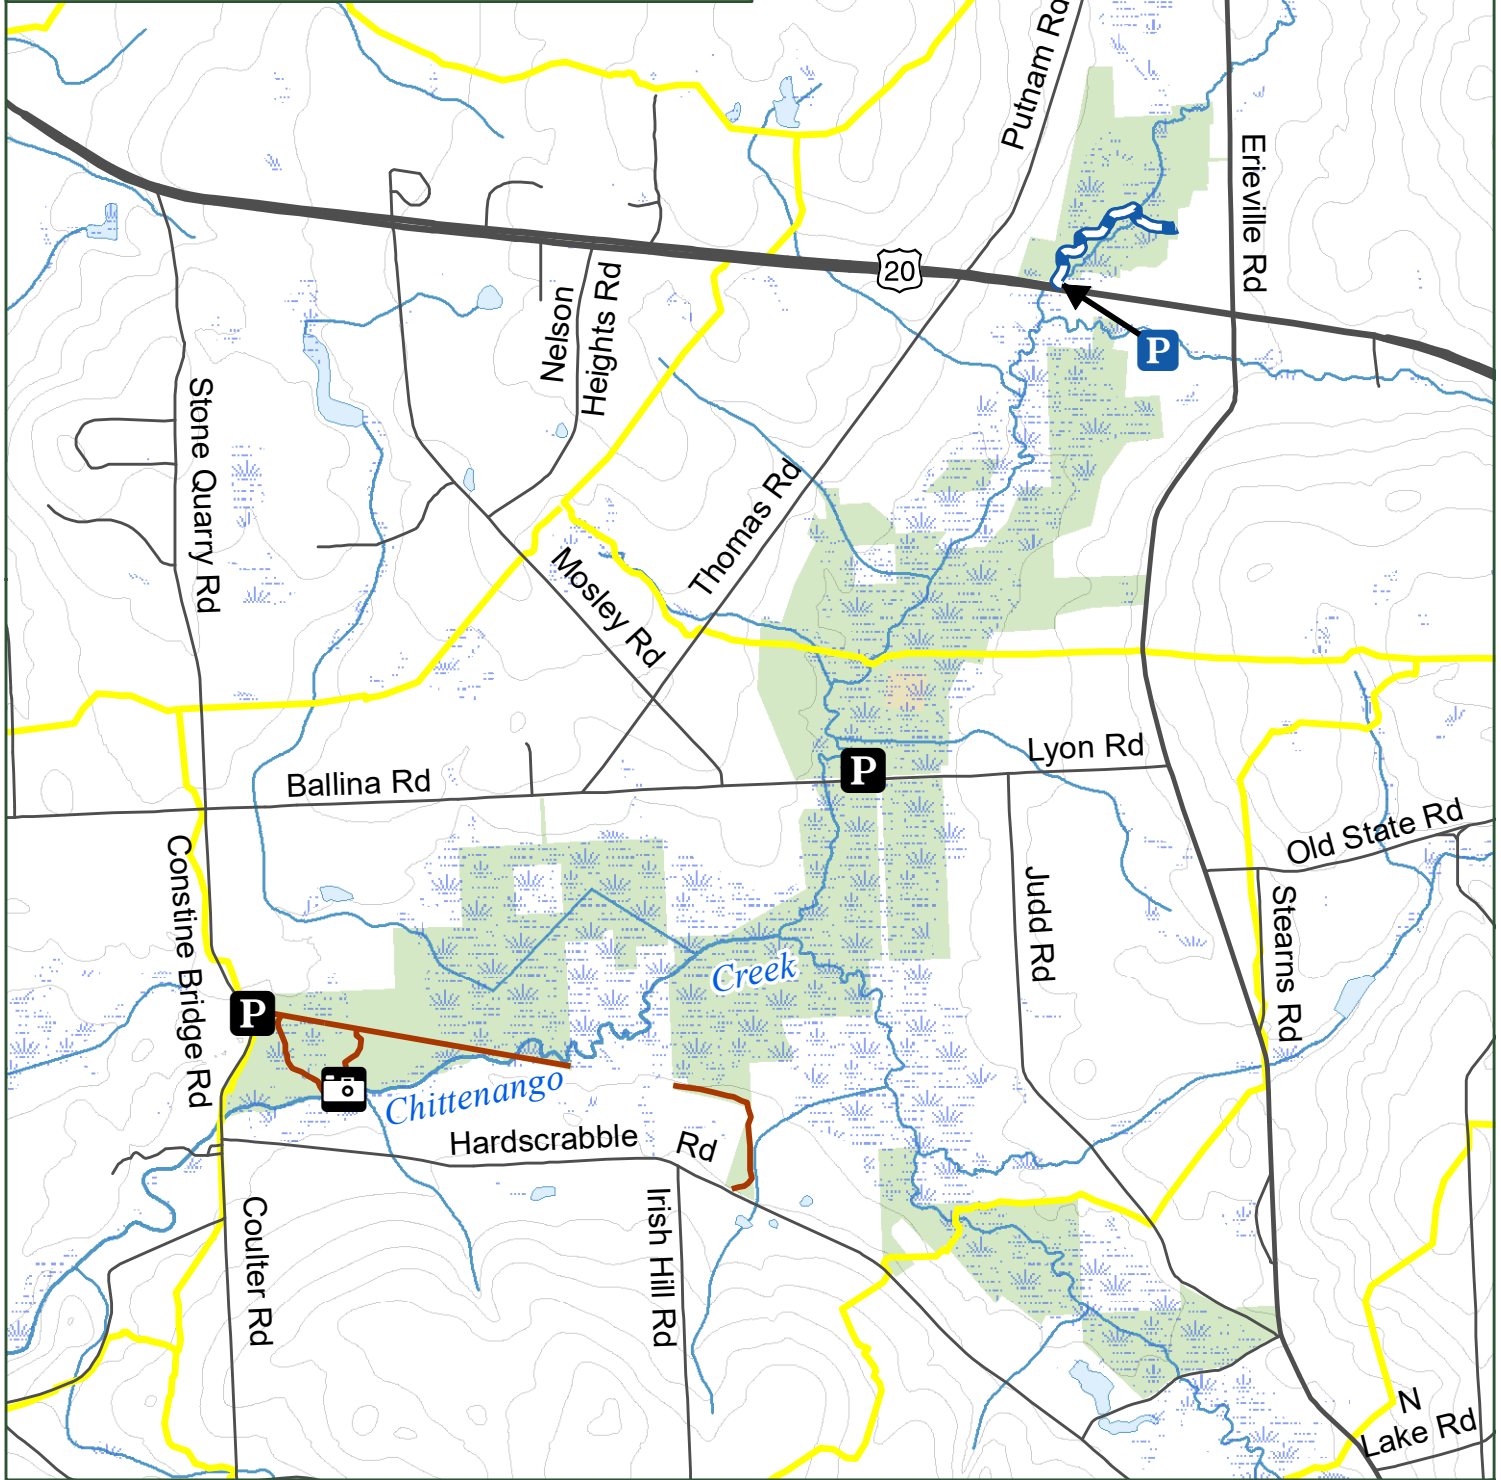

Nelson Swamp Unique Area

P Parking

Viewing Platform

County Land

Wetland

Blue Background Icon Indicates Accessible Element

Multiple Use Trail*

Accessible Boardwalk

NYS Snowmobile Trail

50ft Contour

*Including:

Department of Environmental Conservation