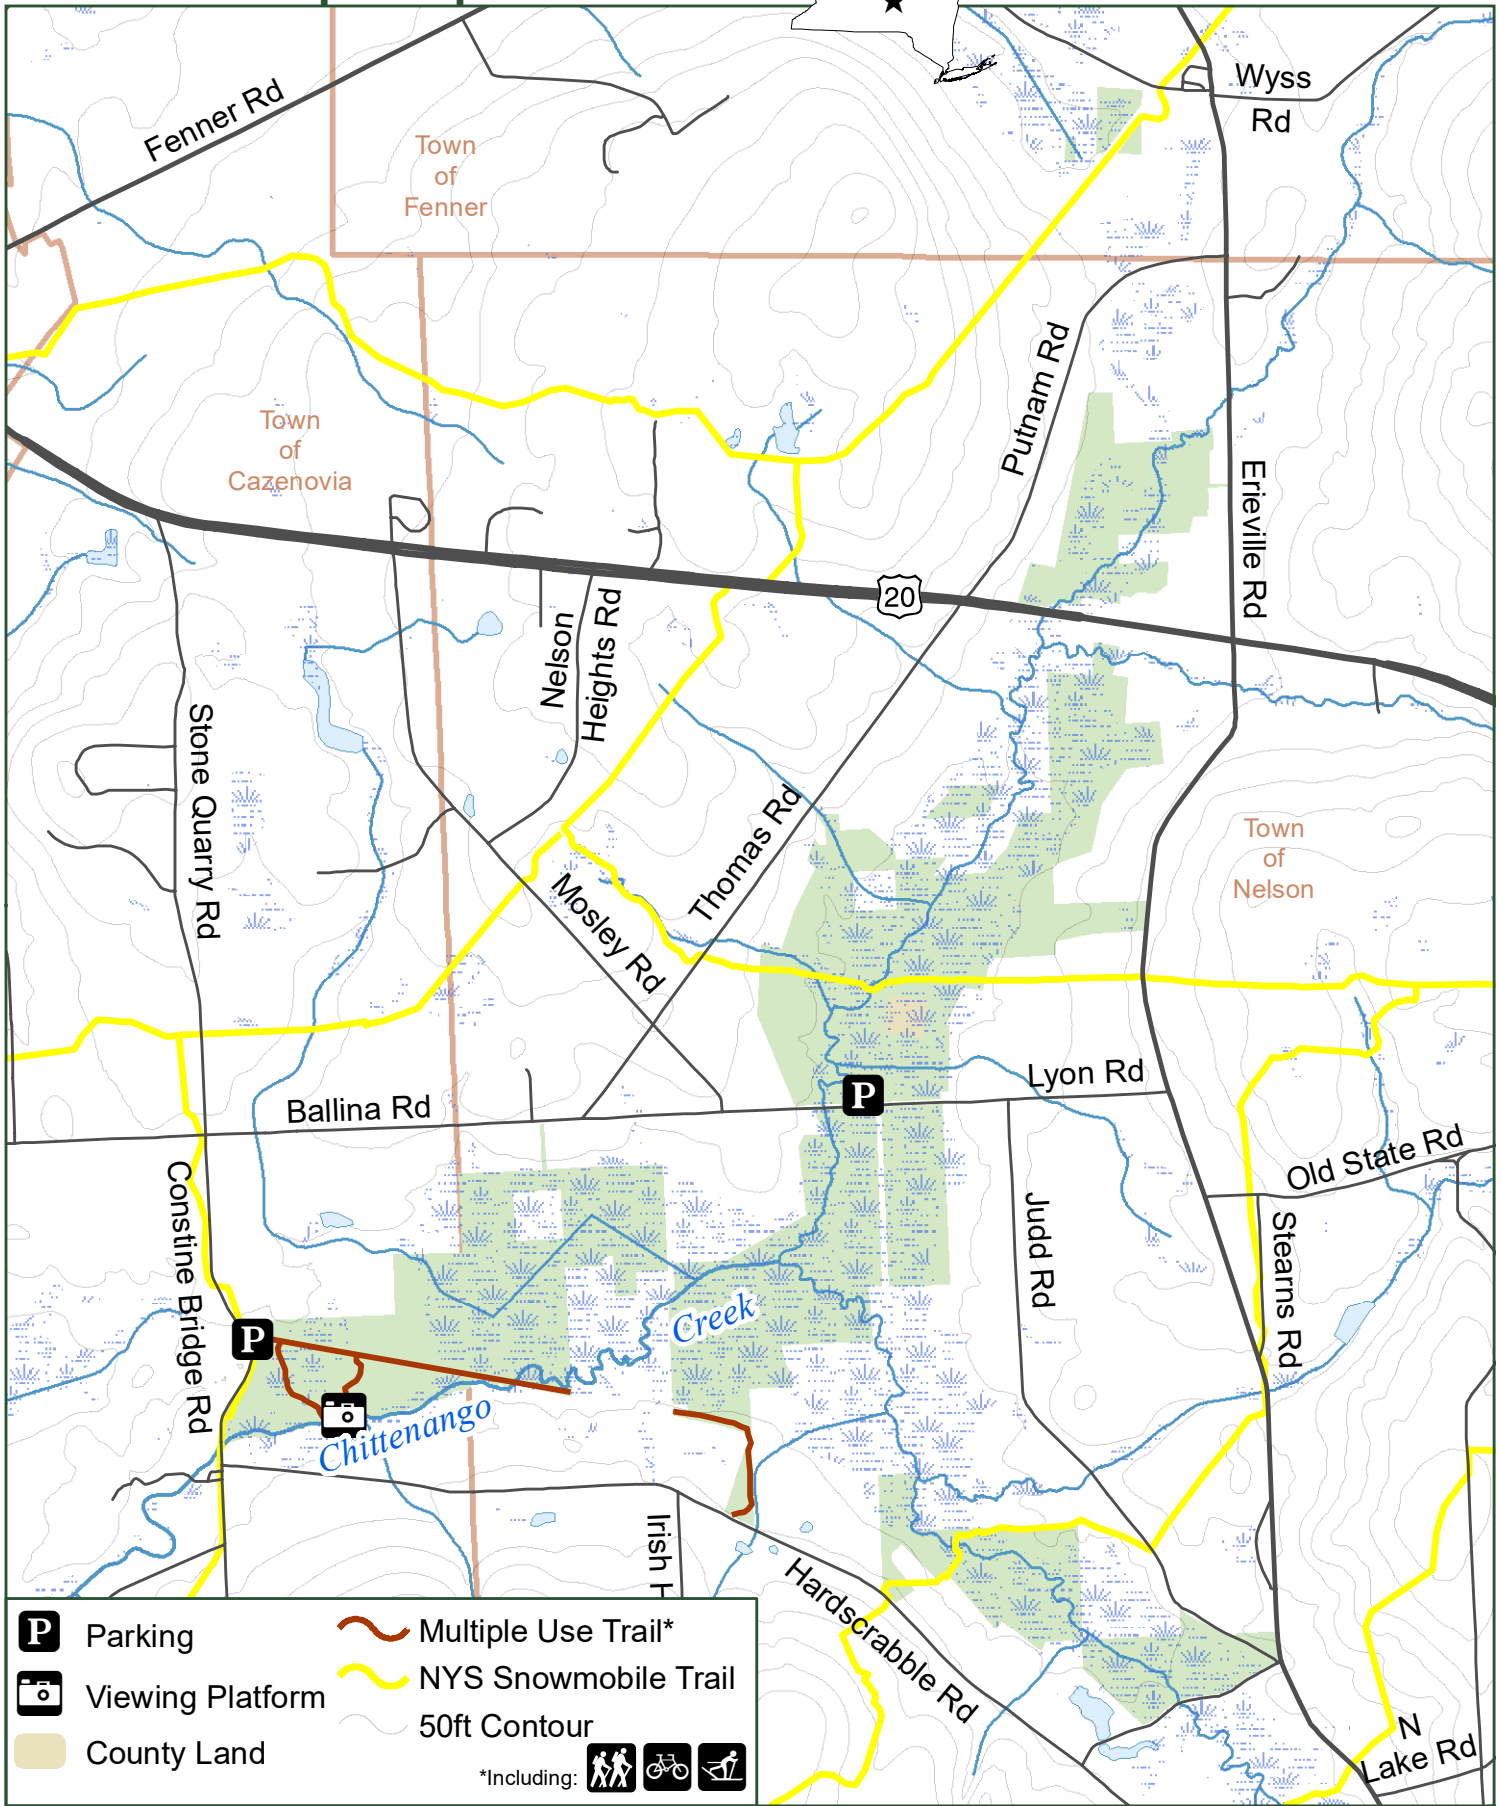

# Nelson Swamp Unique Area

	Parking		Multiple Use Trail*
	Viewing Platform		NYS Snowmobile Trail
	County Land		50ft Contour
*Including:			

Department of Environmental Conservation