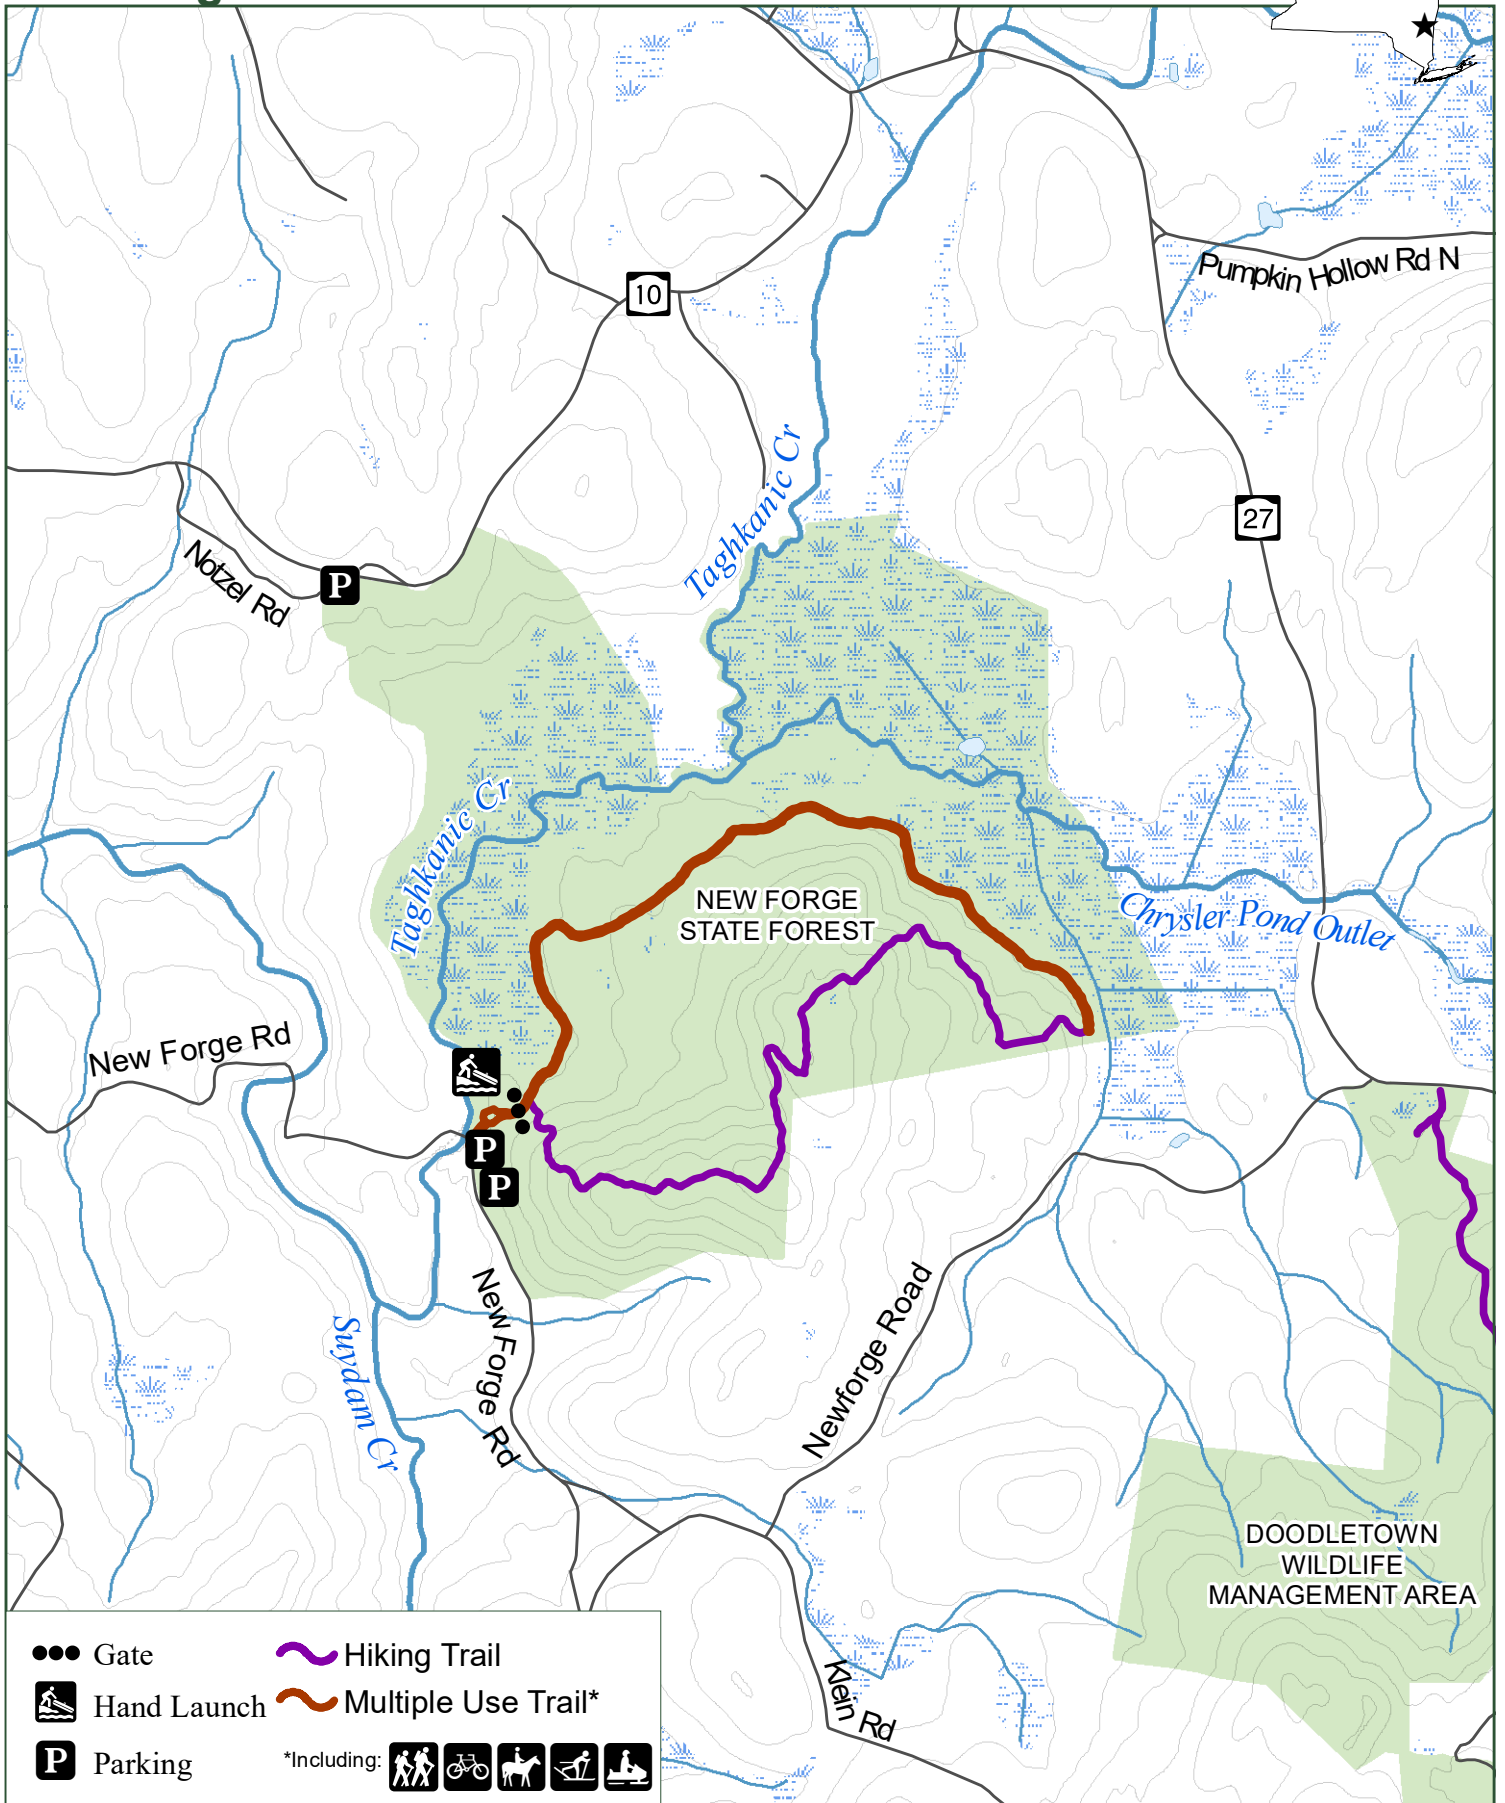

# New Forge State Forest

- Gate
- Hand Launch
- Parking
- Hiking Trail
- Multiple Use Trail\*
- \*Including:

Department of  
Environmental  
Conservation

0 0.25 0.5

Columbia County

1  
Miles 2/24