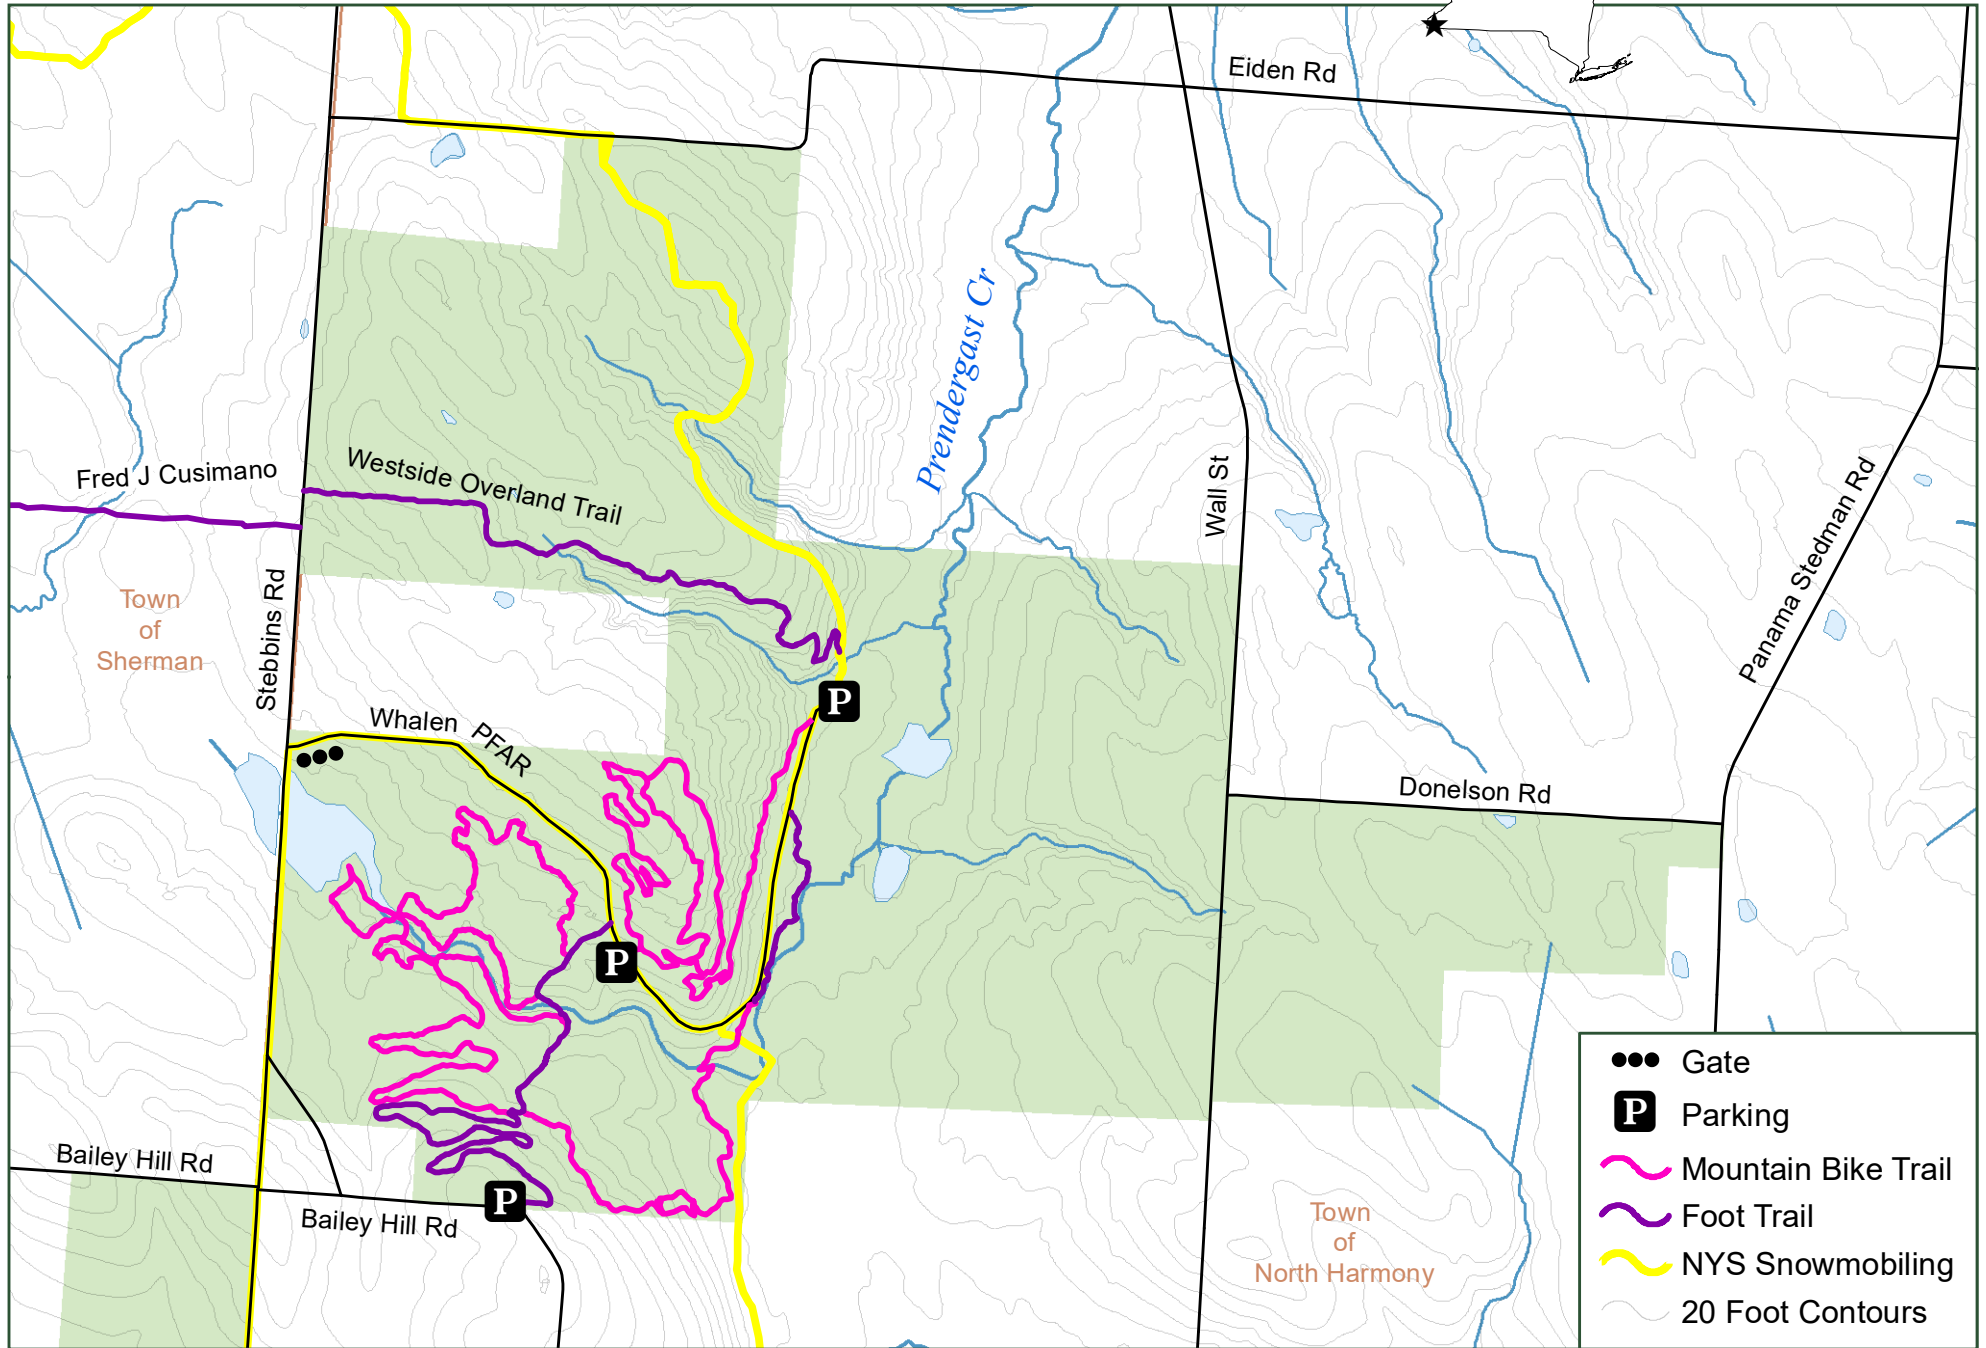

# Whalen Memorial State Forest

- Gate
- P** Parking
- ~ Mountain Bike Trail
- ~ Foot Trail
- ~ NYS Snowmobiling
- ~ 20 Foot Contours