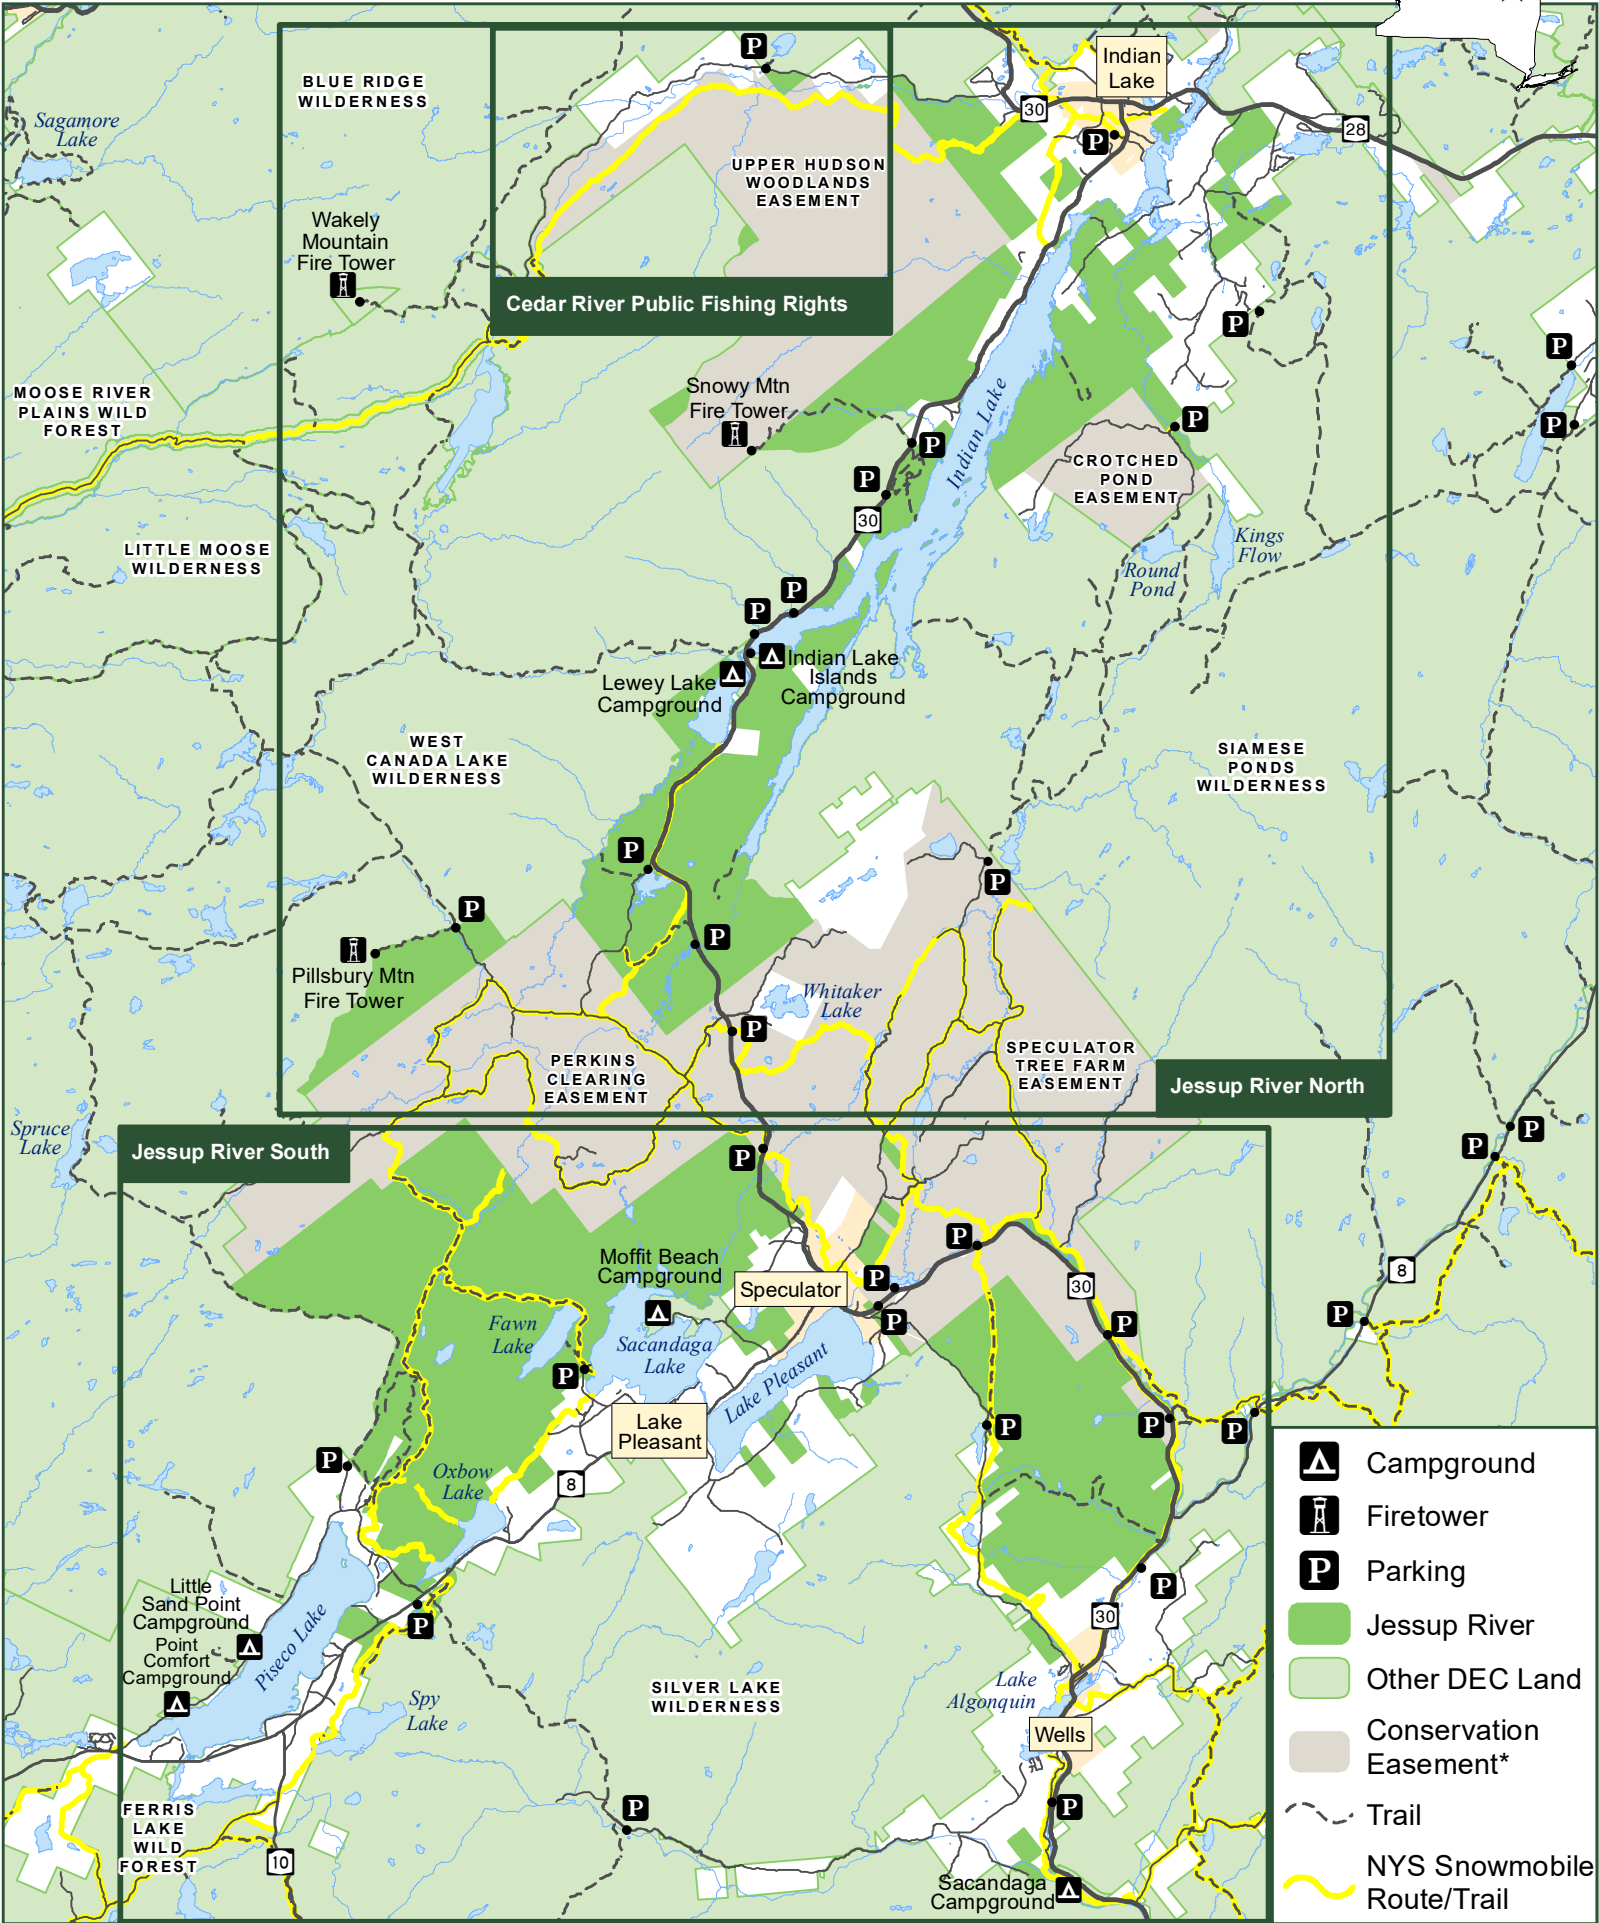

# Jessup River Wild Forest - Overview

- Campground
- Firetower
- Parking
- Jessup River
- Other DEC Land
- Conservation Easement\*
- Trail
- NYS Snowmobile Route/Trail