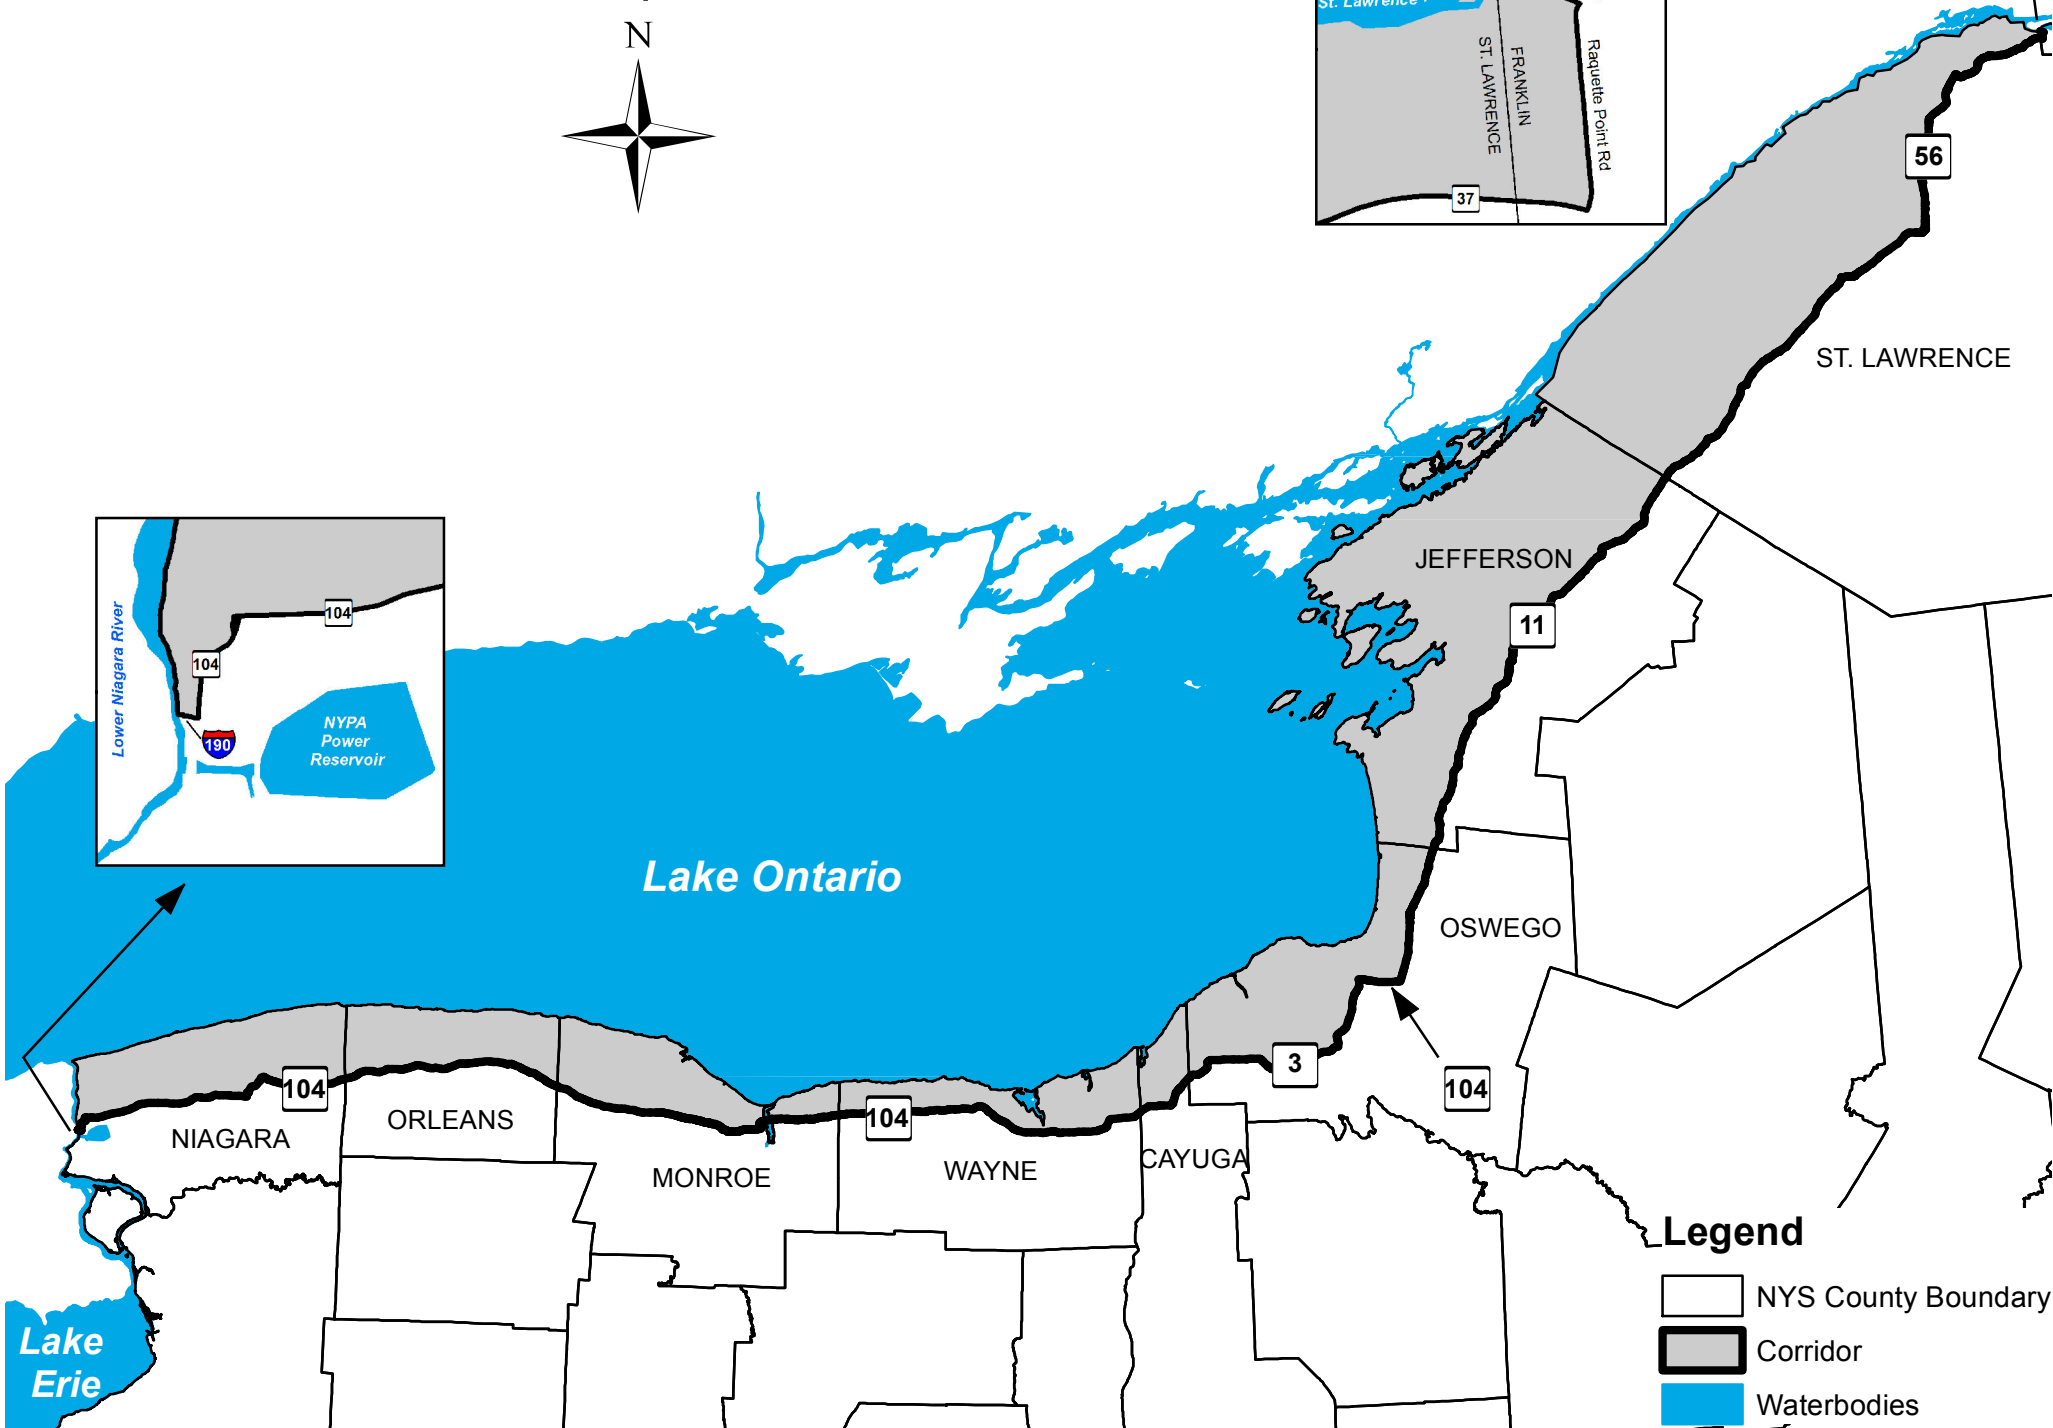

Lower Niagara River/Lake Ontario/St. Lawrence River Overland Transportation Corridor

Legend

-  NYS County Boundary
-  Corridor
-  Waterbodies