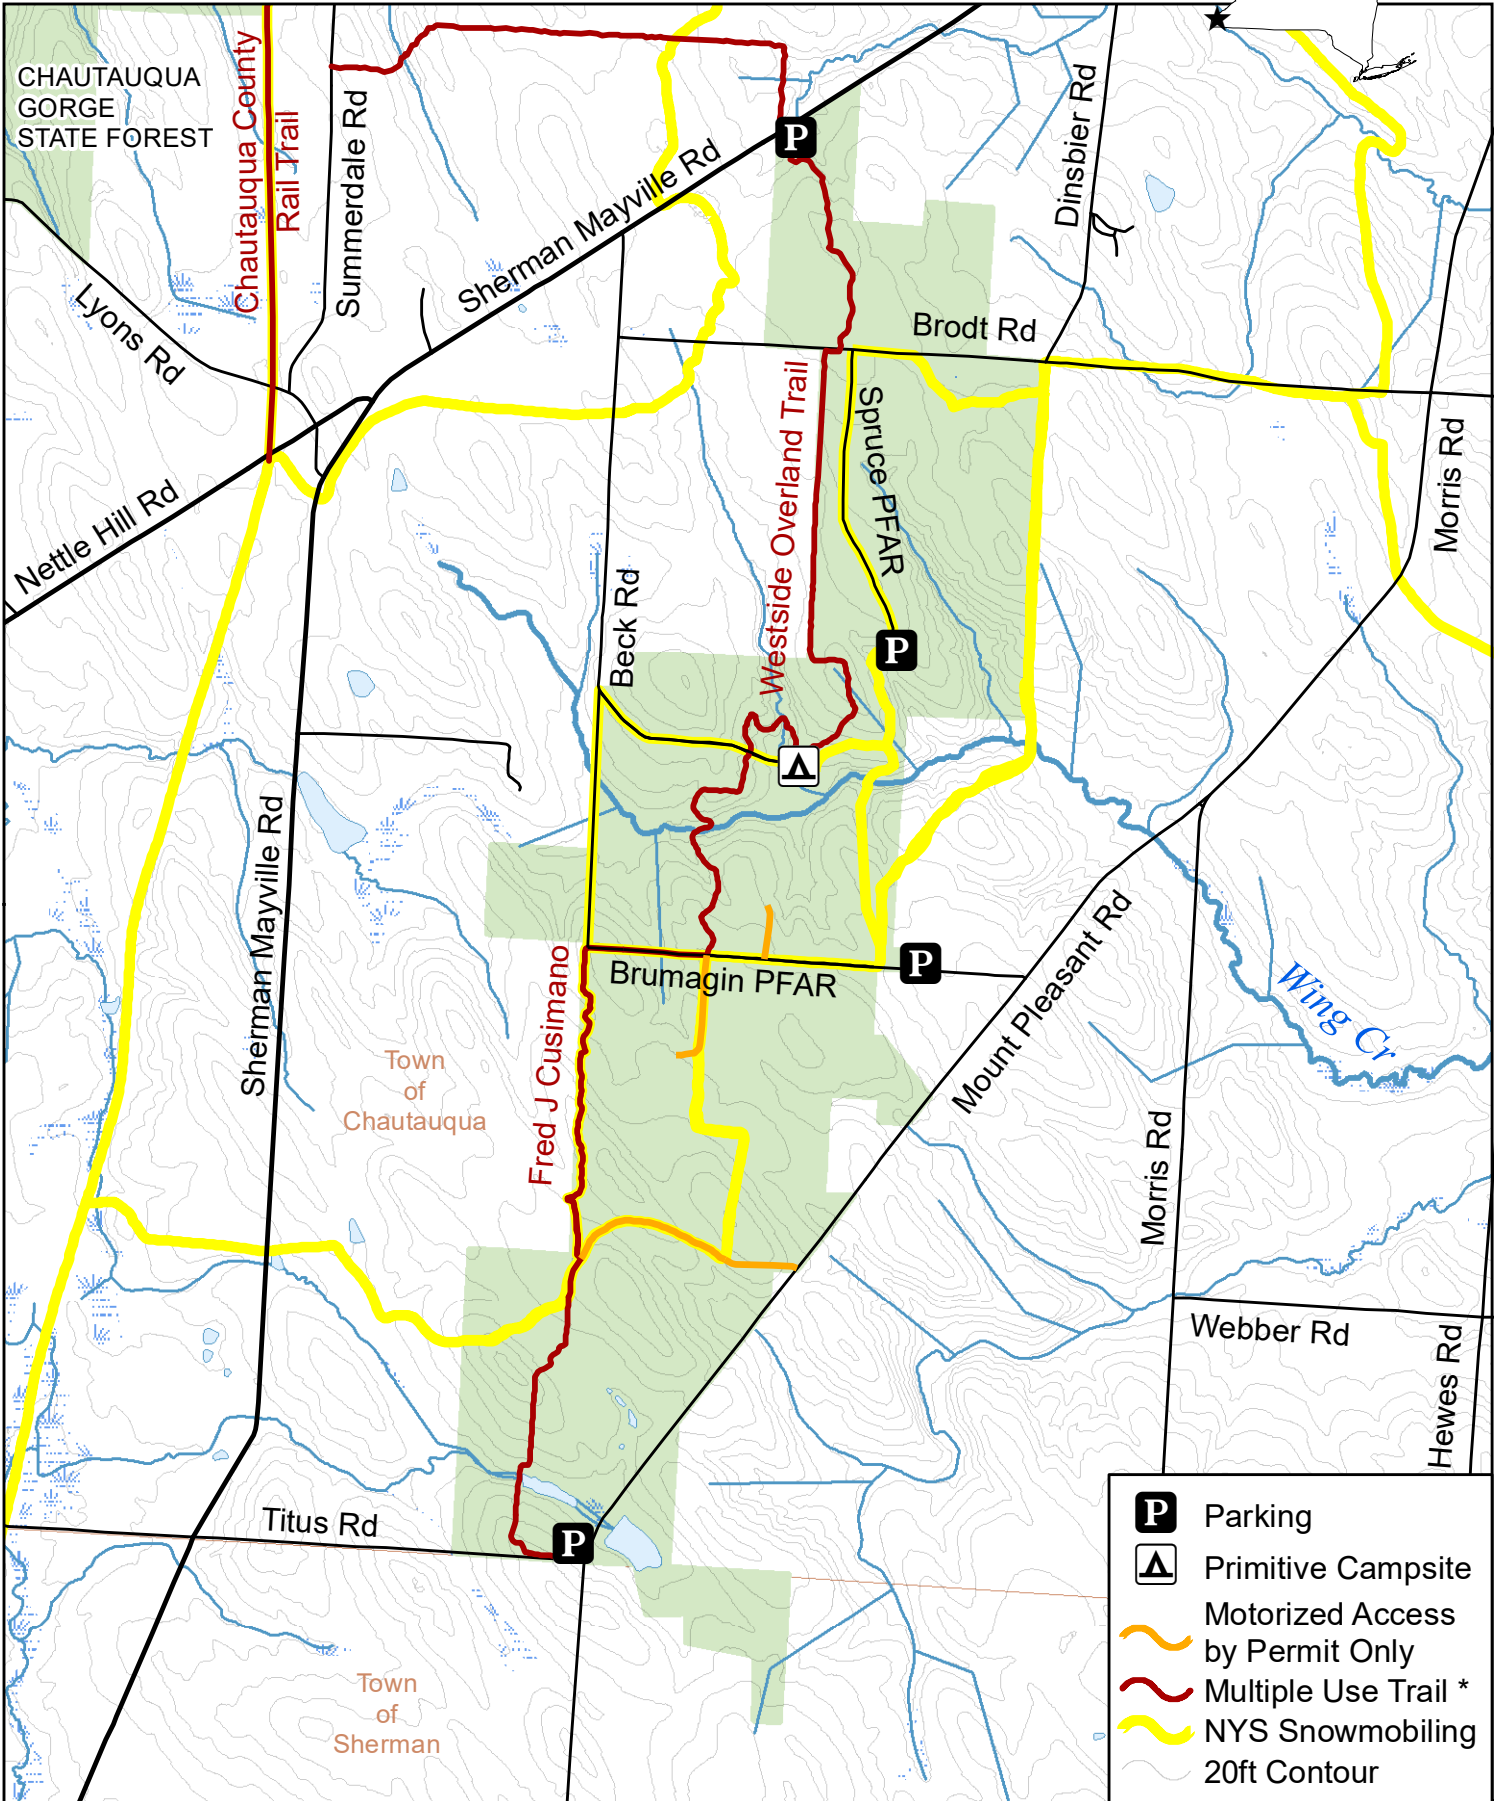

Mount Pleasant State Forest

Department of Environmental Conservation

0 0.25 0.5 1 Miles

Chautauqua County