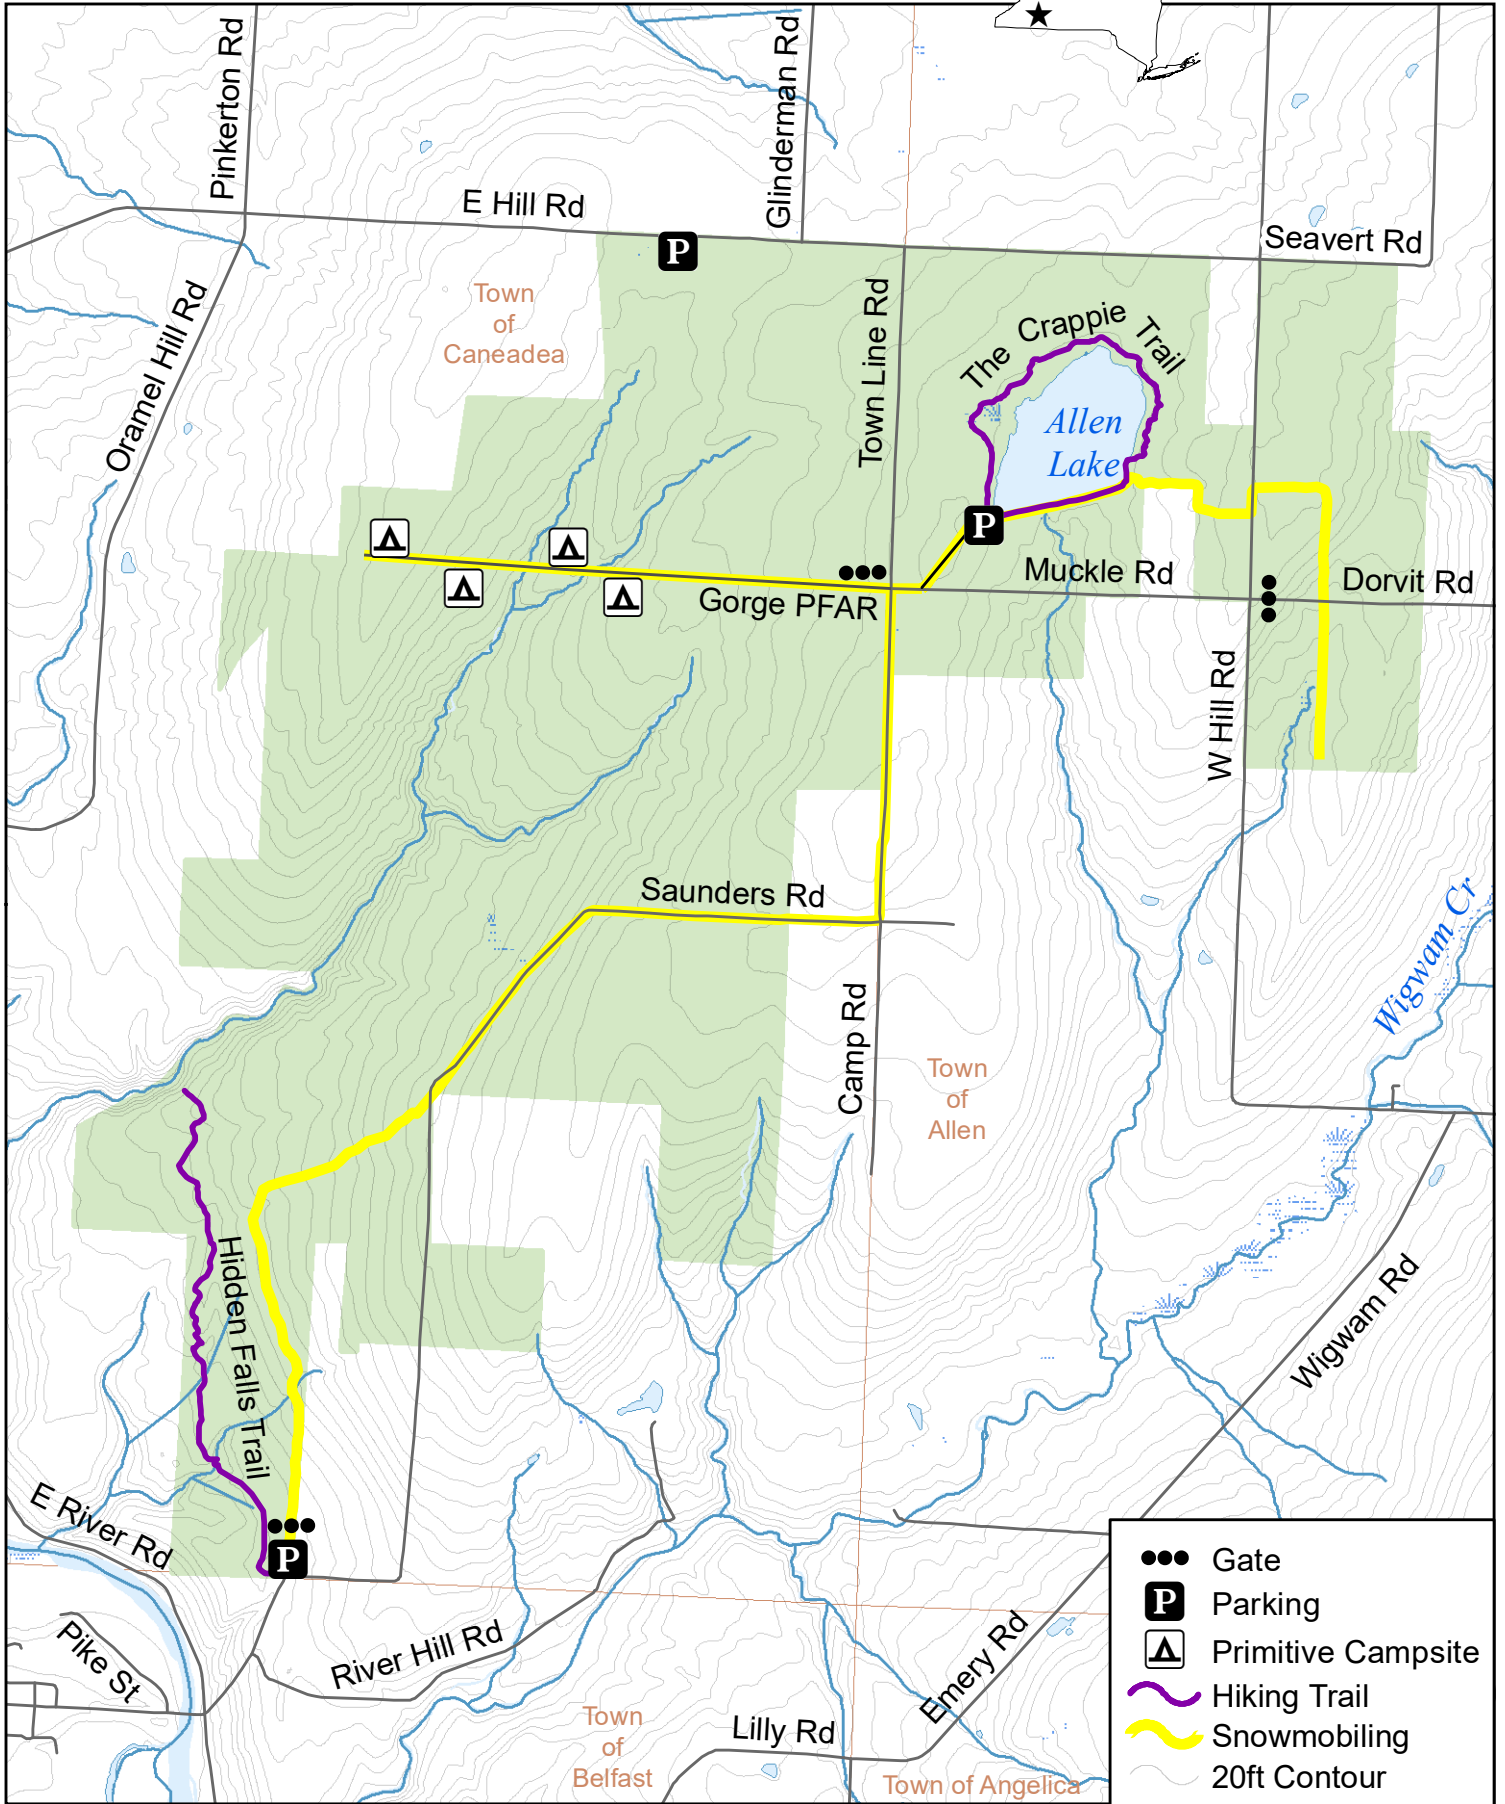

Allen Lake State Forest

- Gate
- P** Parking
- A** Primitive Campsite
- ~ Hiking Trail
- ~ Snowmobiling
- 20ft Contour