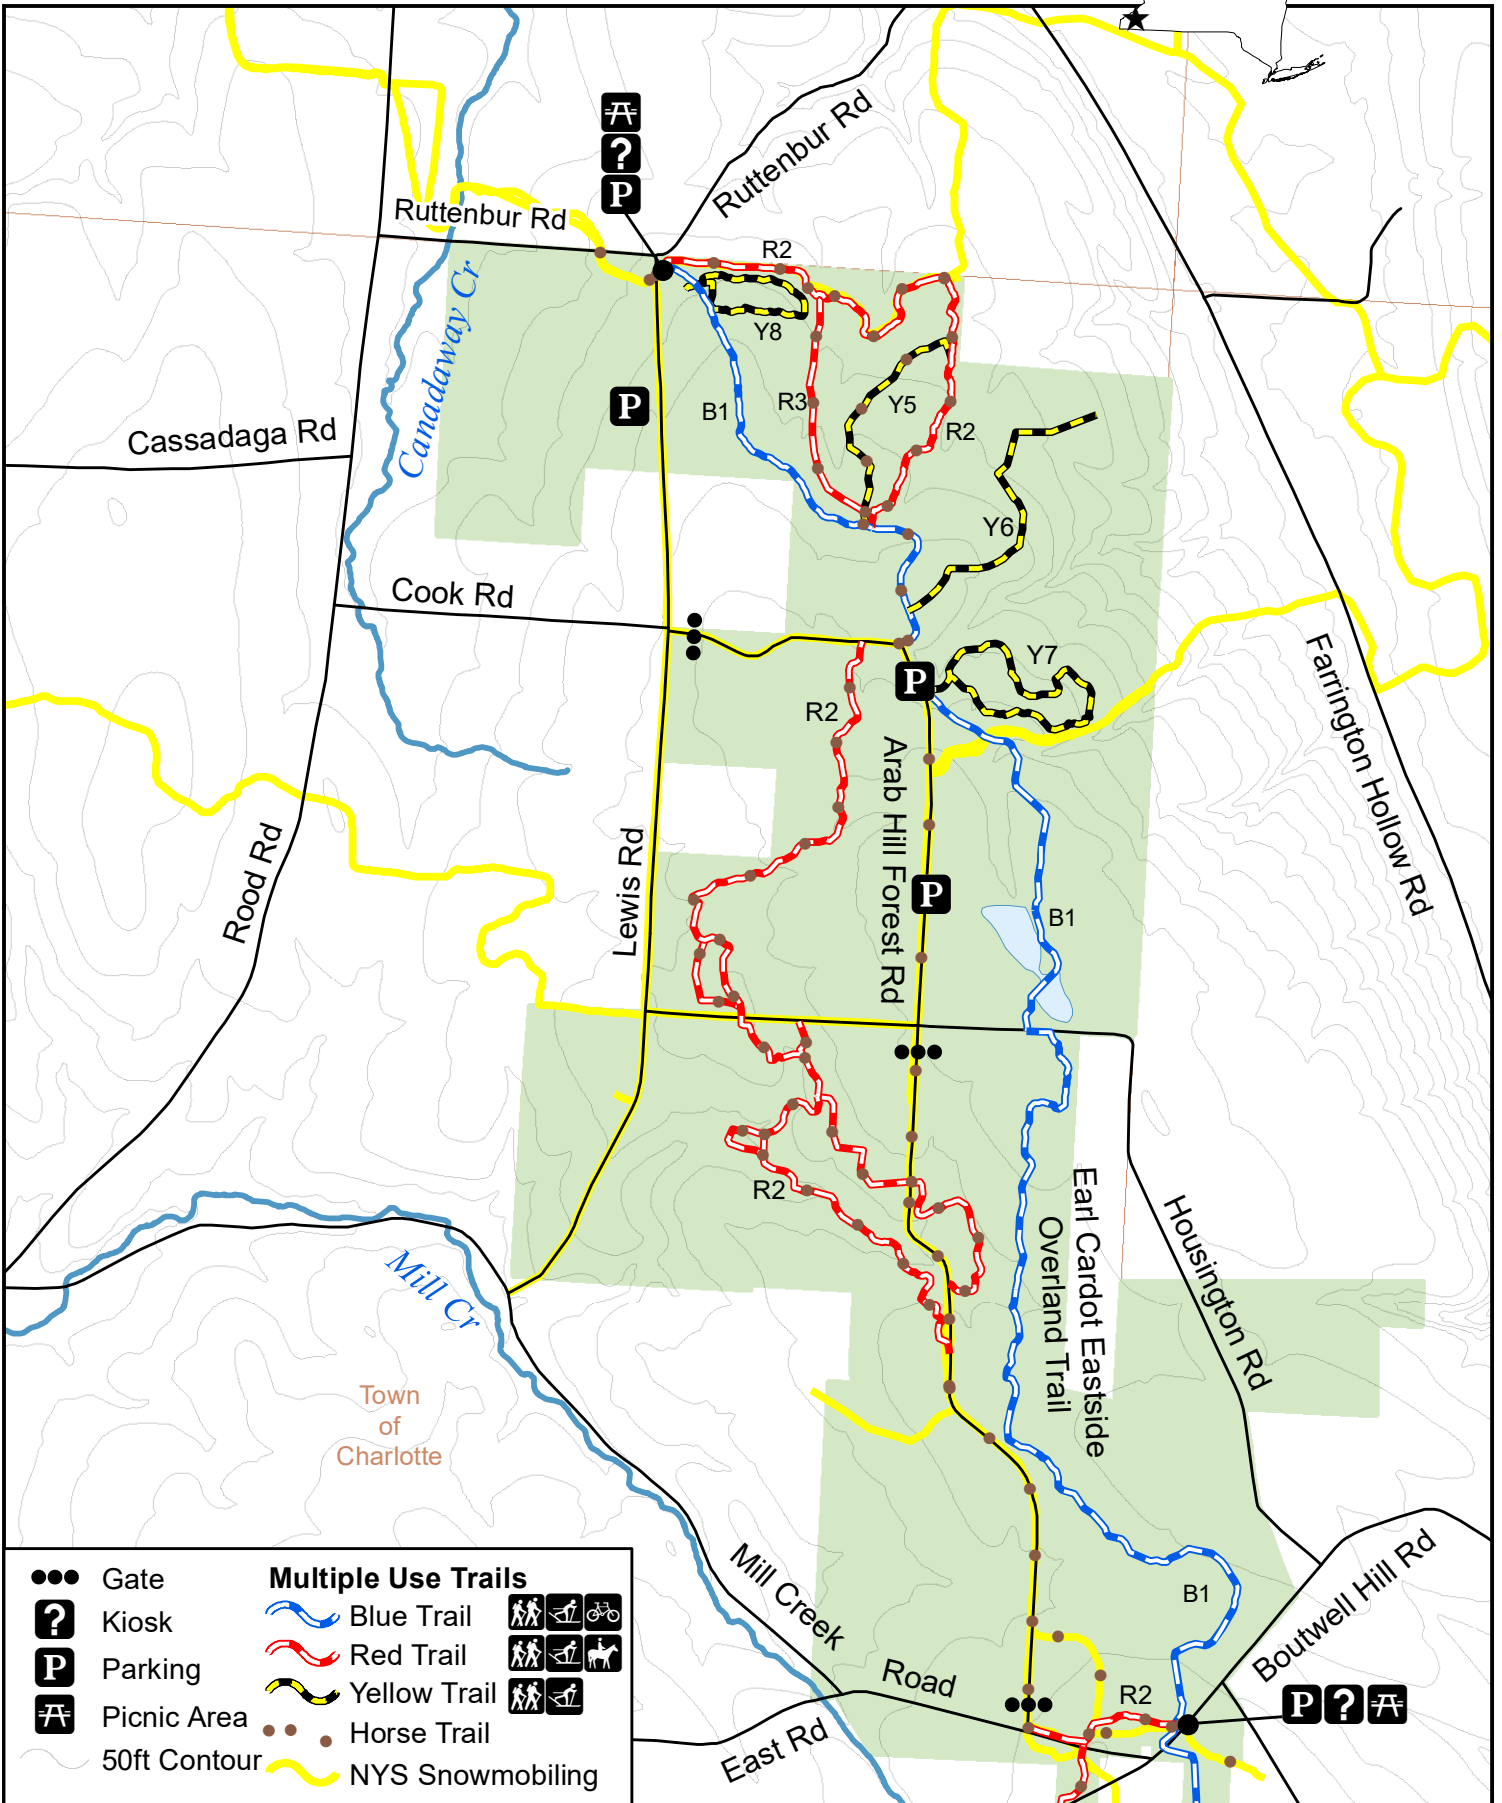

Boutwell Hill State Forest - North

●●●	Gate	Multiple Use Trails			
?	Kiosk				
P	Parking				
A	Picnic Area				
—	50ft Contour				

Department of Environmental Conservation

RA# Cha 1&7 Chautauqua County