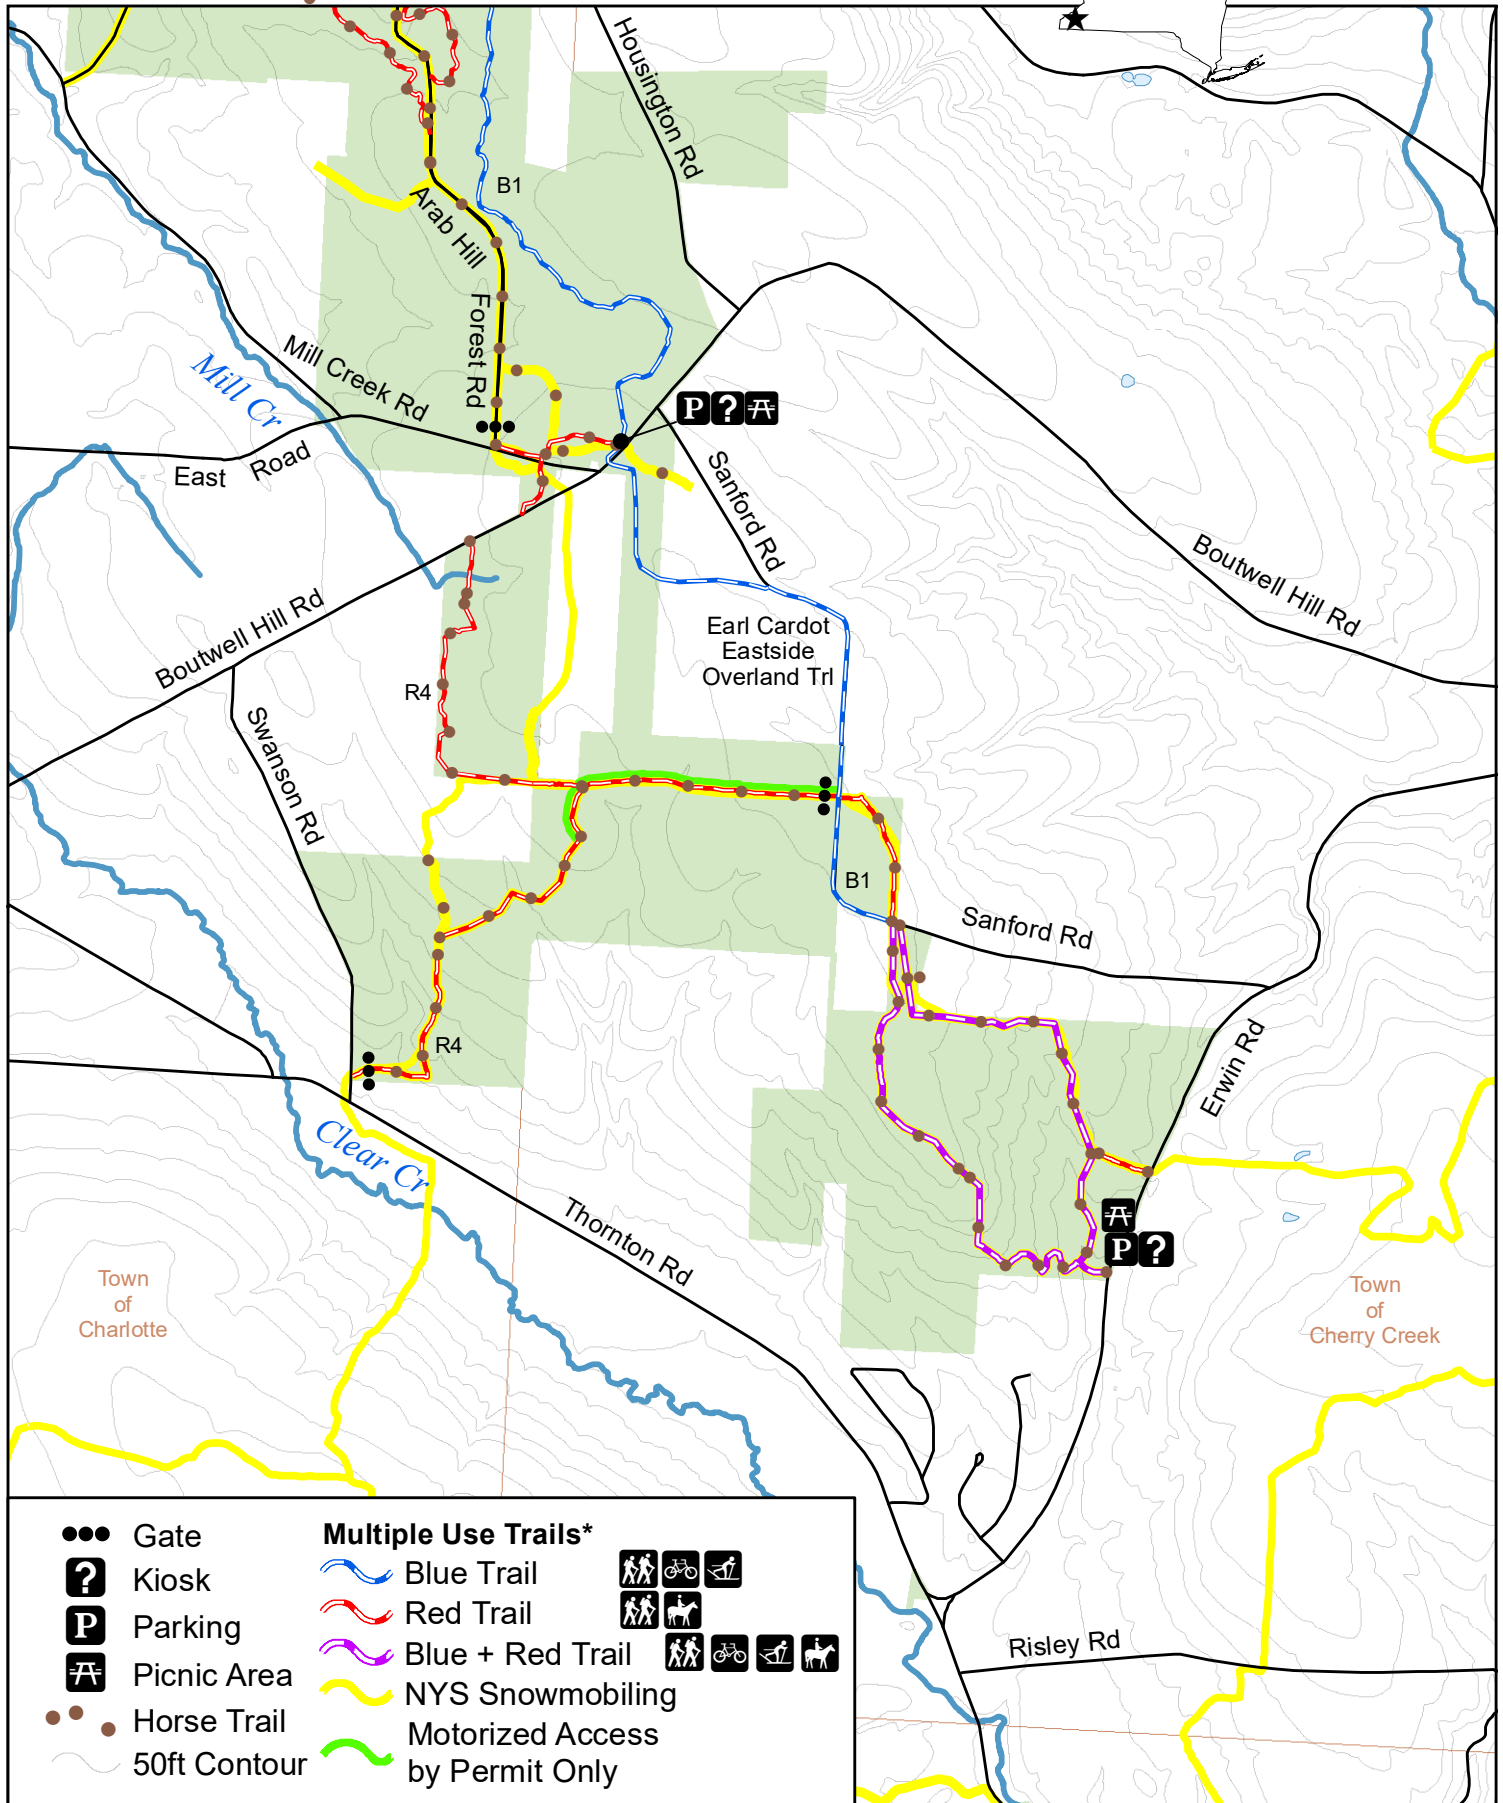

# Boutwell Hill State Forest - South

Department of Environmental Conservation

0 0.25 0.5 1 Miles

RA# Cha 1&7

Chautauqua County