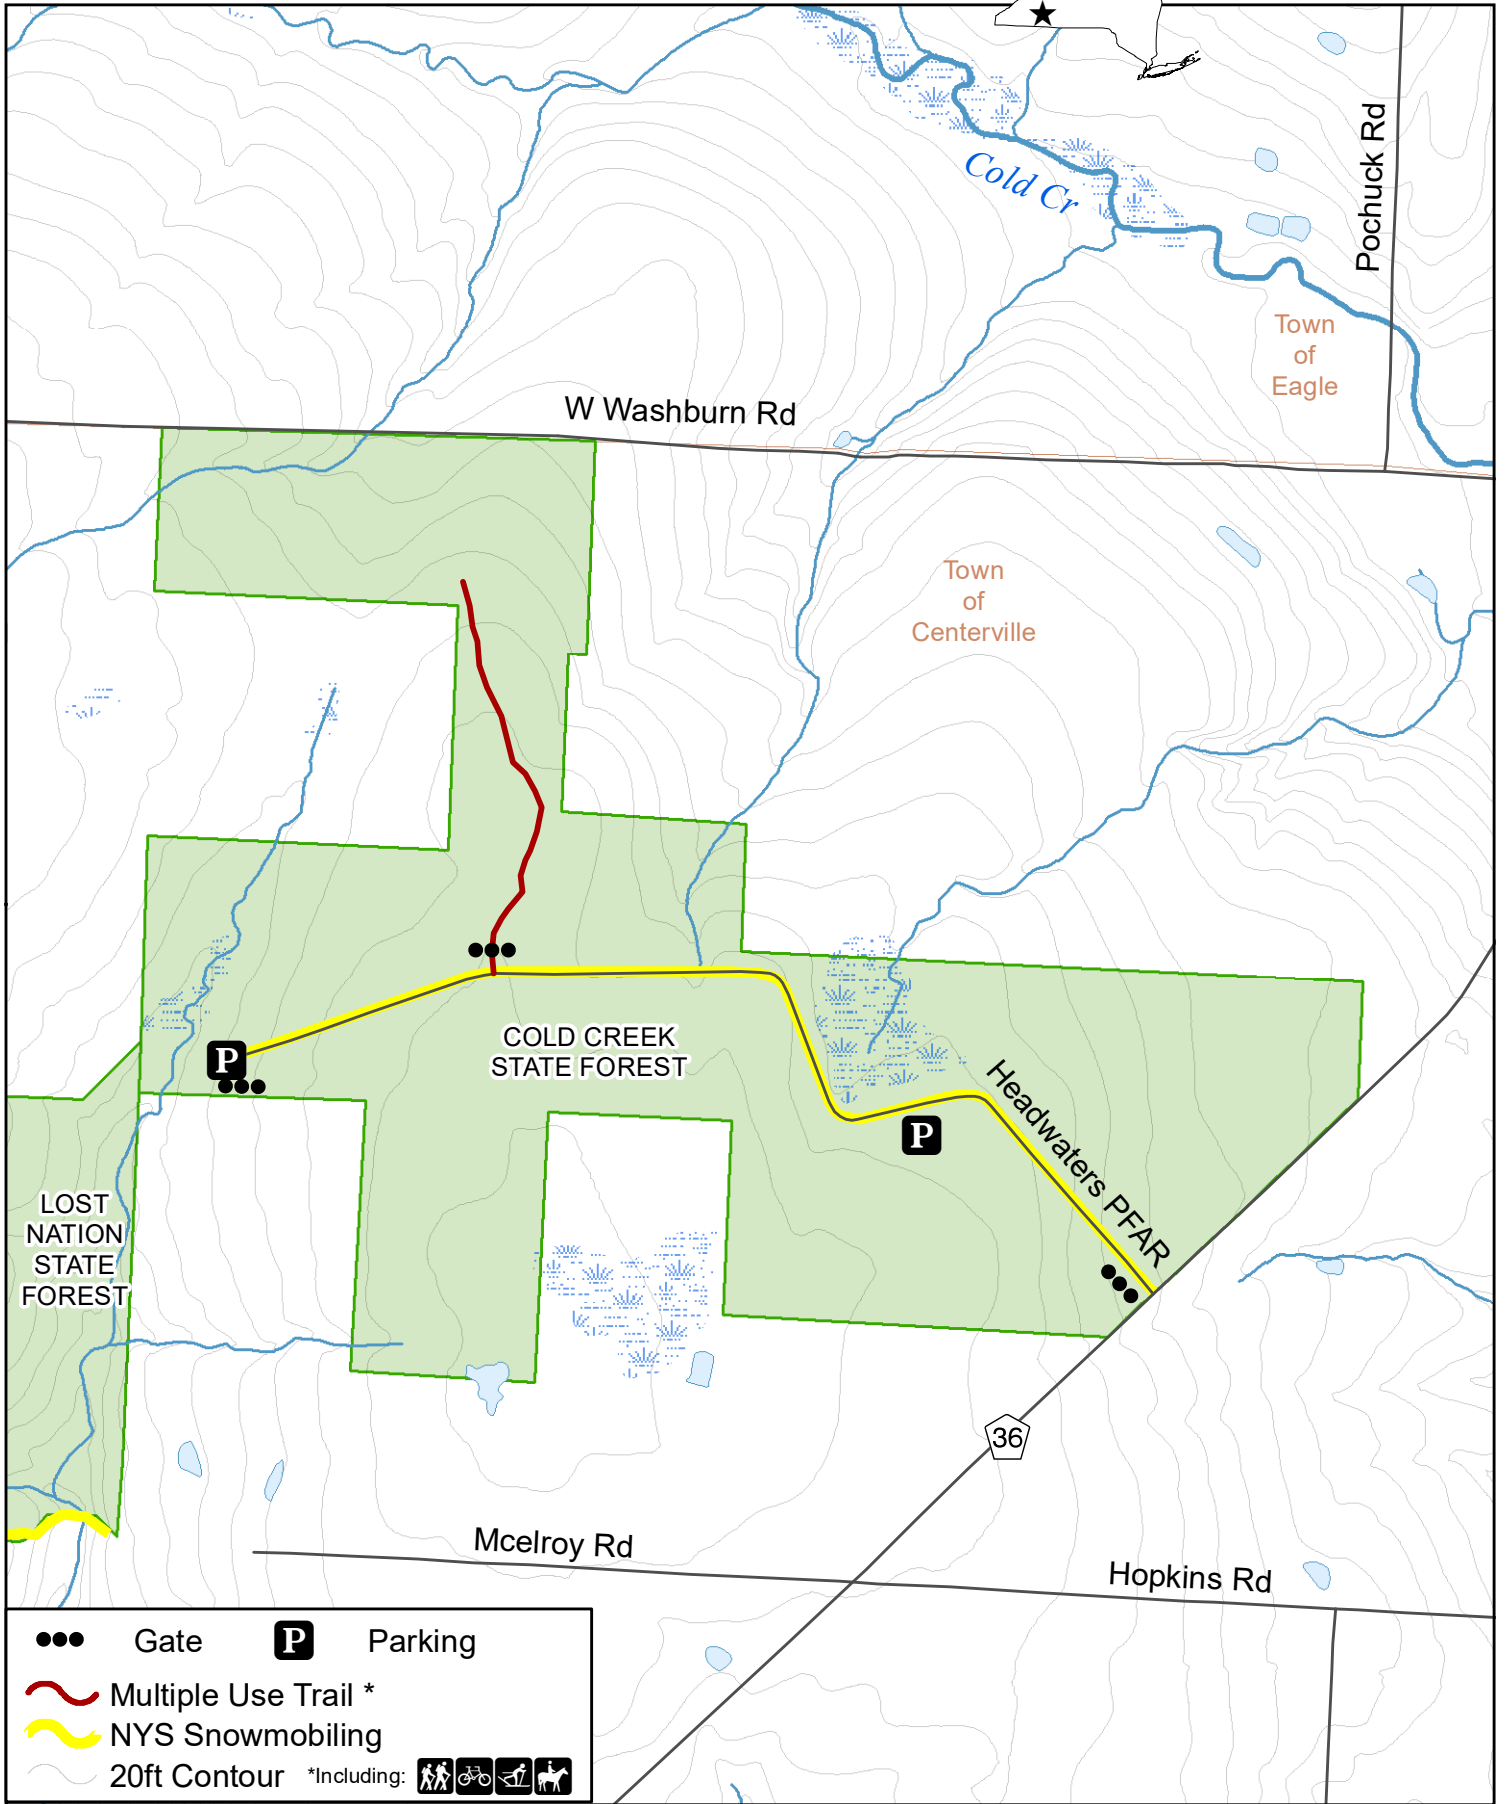

Cold Creek State Forest

●●● Gate **P** Parking

— Multiple Use Trail *

— NYS Snowmobiling

20ft Contour *Including: 

Department of Environmental Conservation

Allegany County