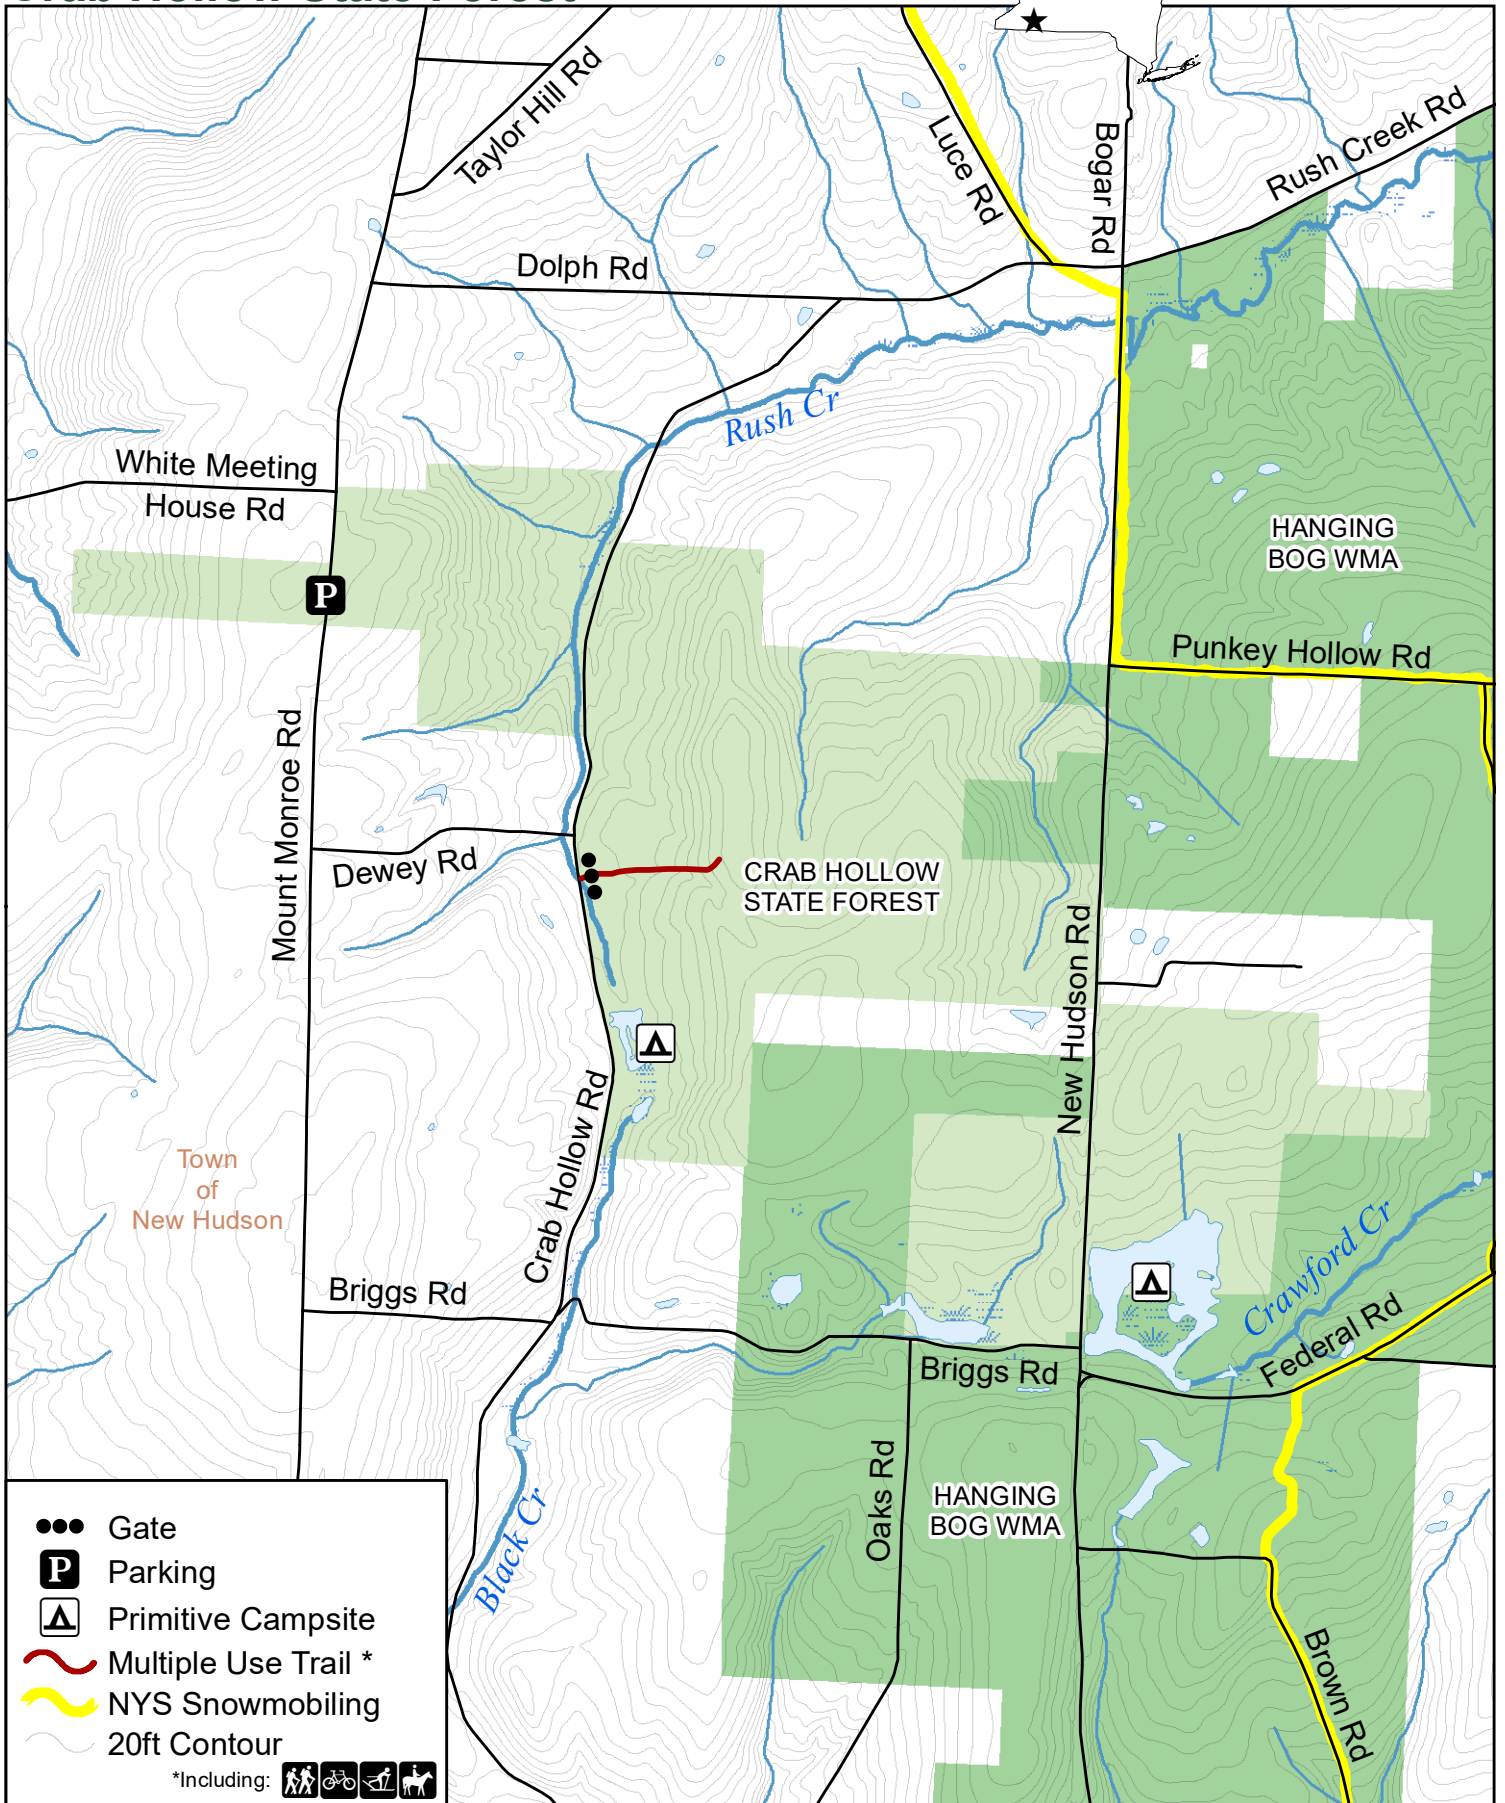

# Crab Hollow State Forest

- Gate
  - P** Parking
  - A** Primitive Campsite
  - Multiple Use Trail \*
  - NYS Snowmobiling
  - 20ft Contour
- \*Including: