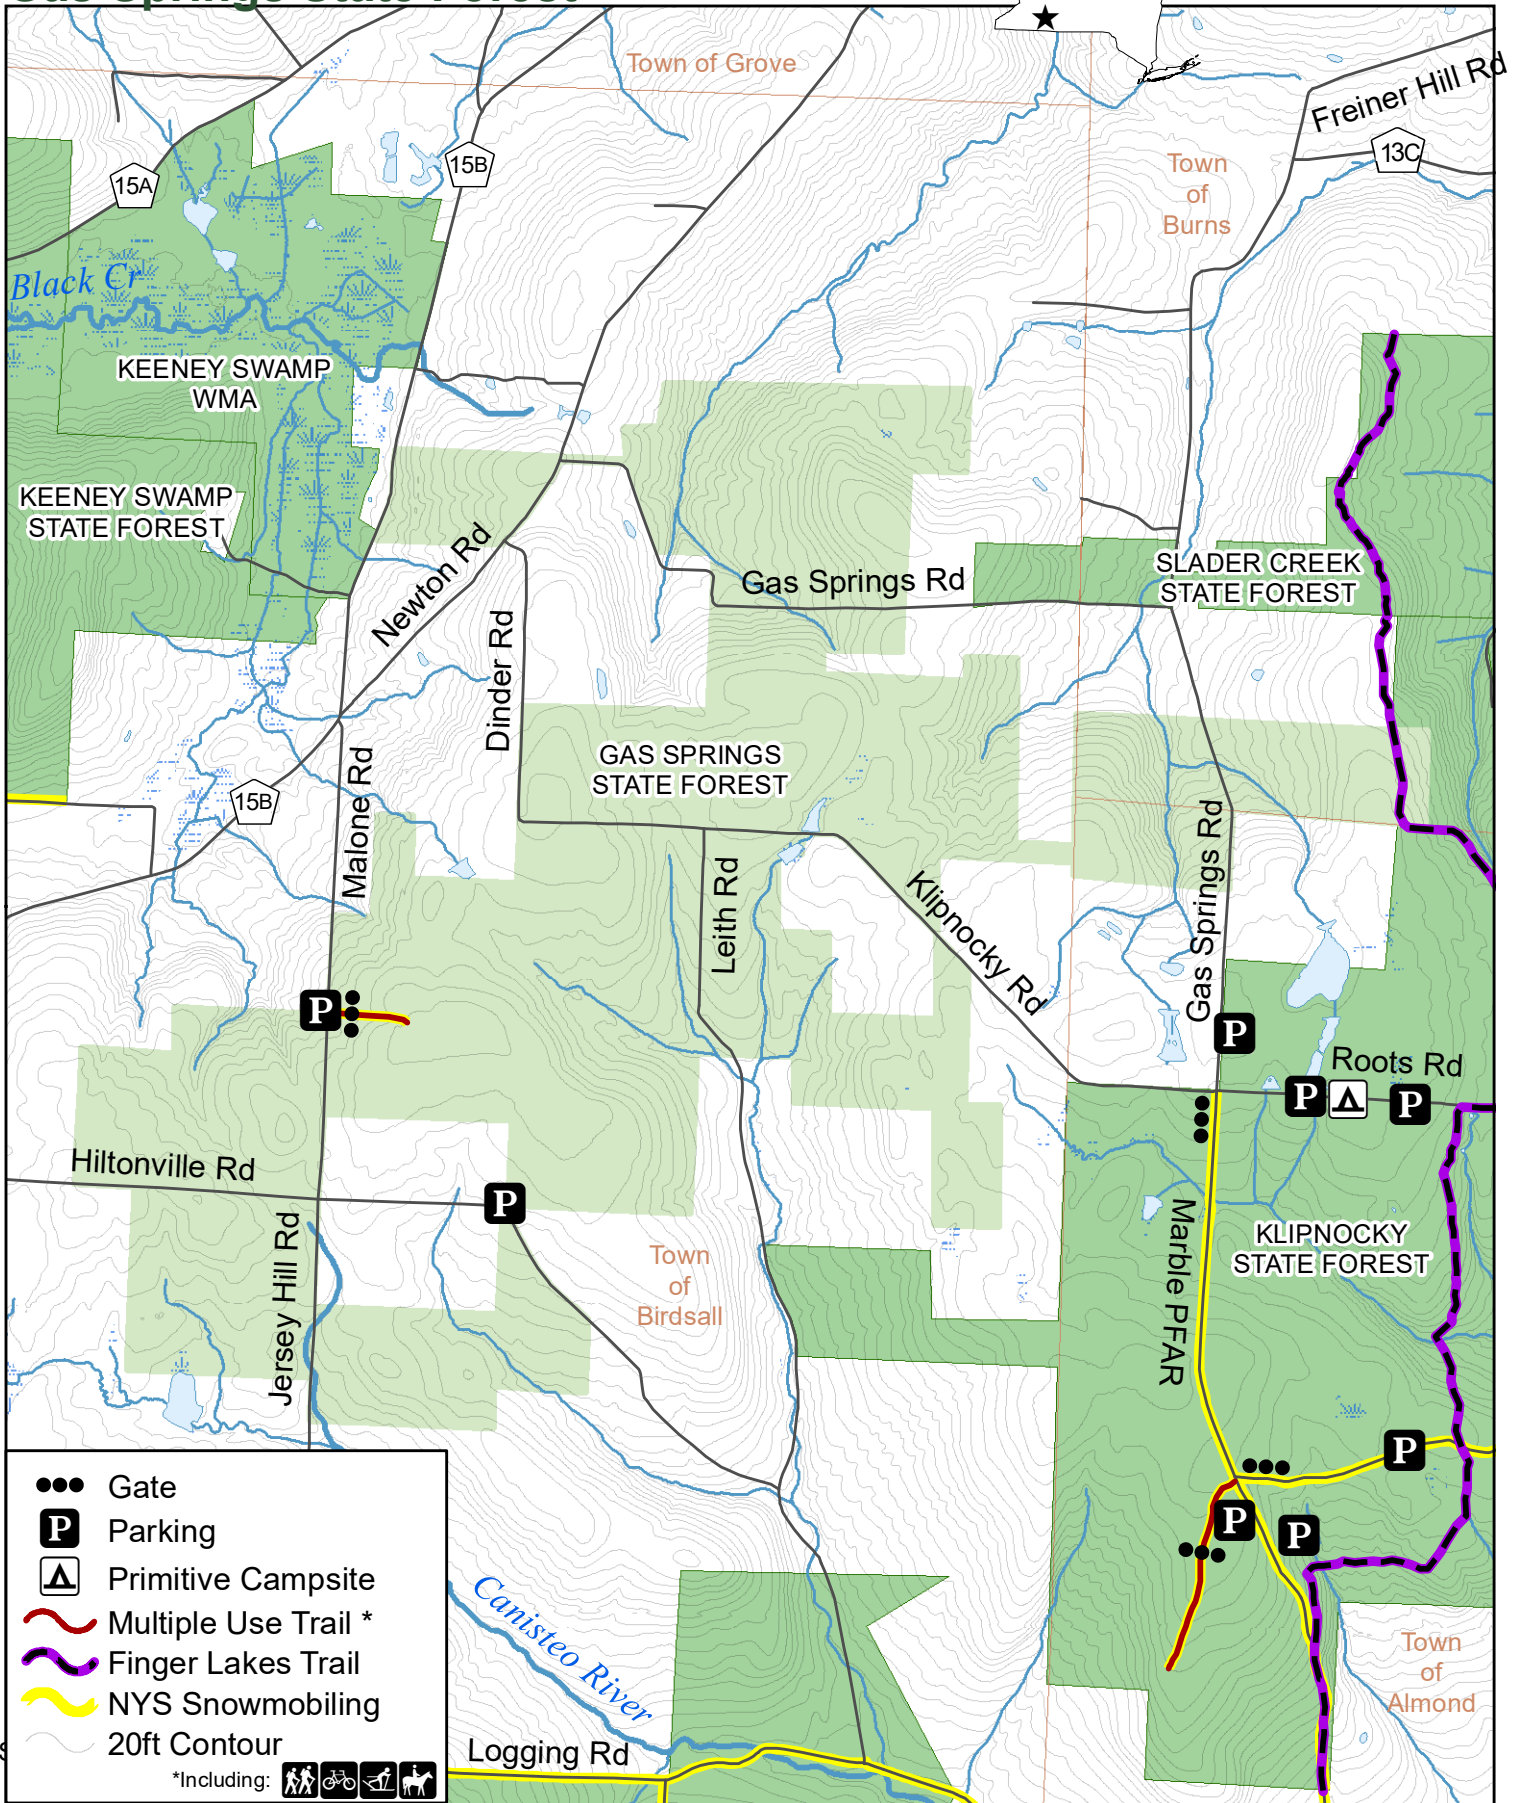

# Gas Springs State Forest

- Gate
- Parking
- Primitive Campsite
- Multiple Use Trail \*
- Finger Lakes Trail
- NYS Snowmobiling
- 20ft Contour

\*Including: