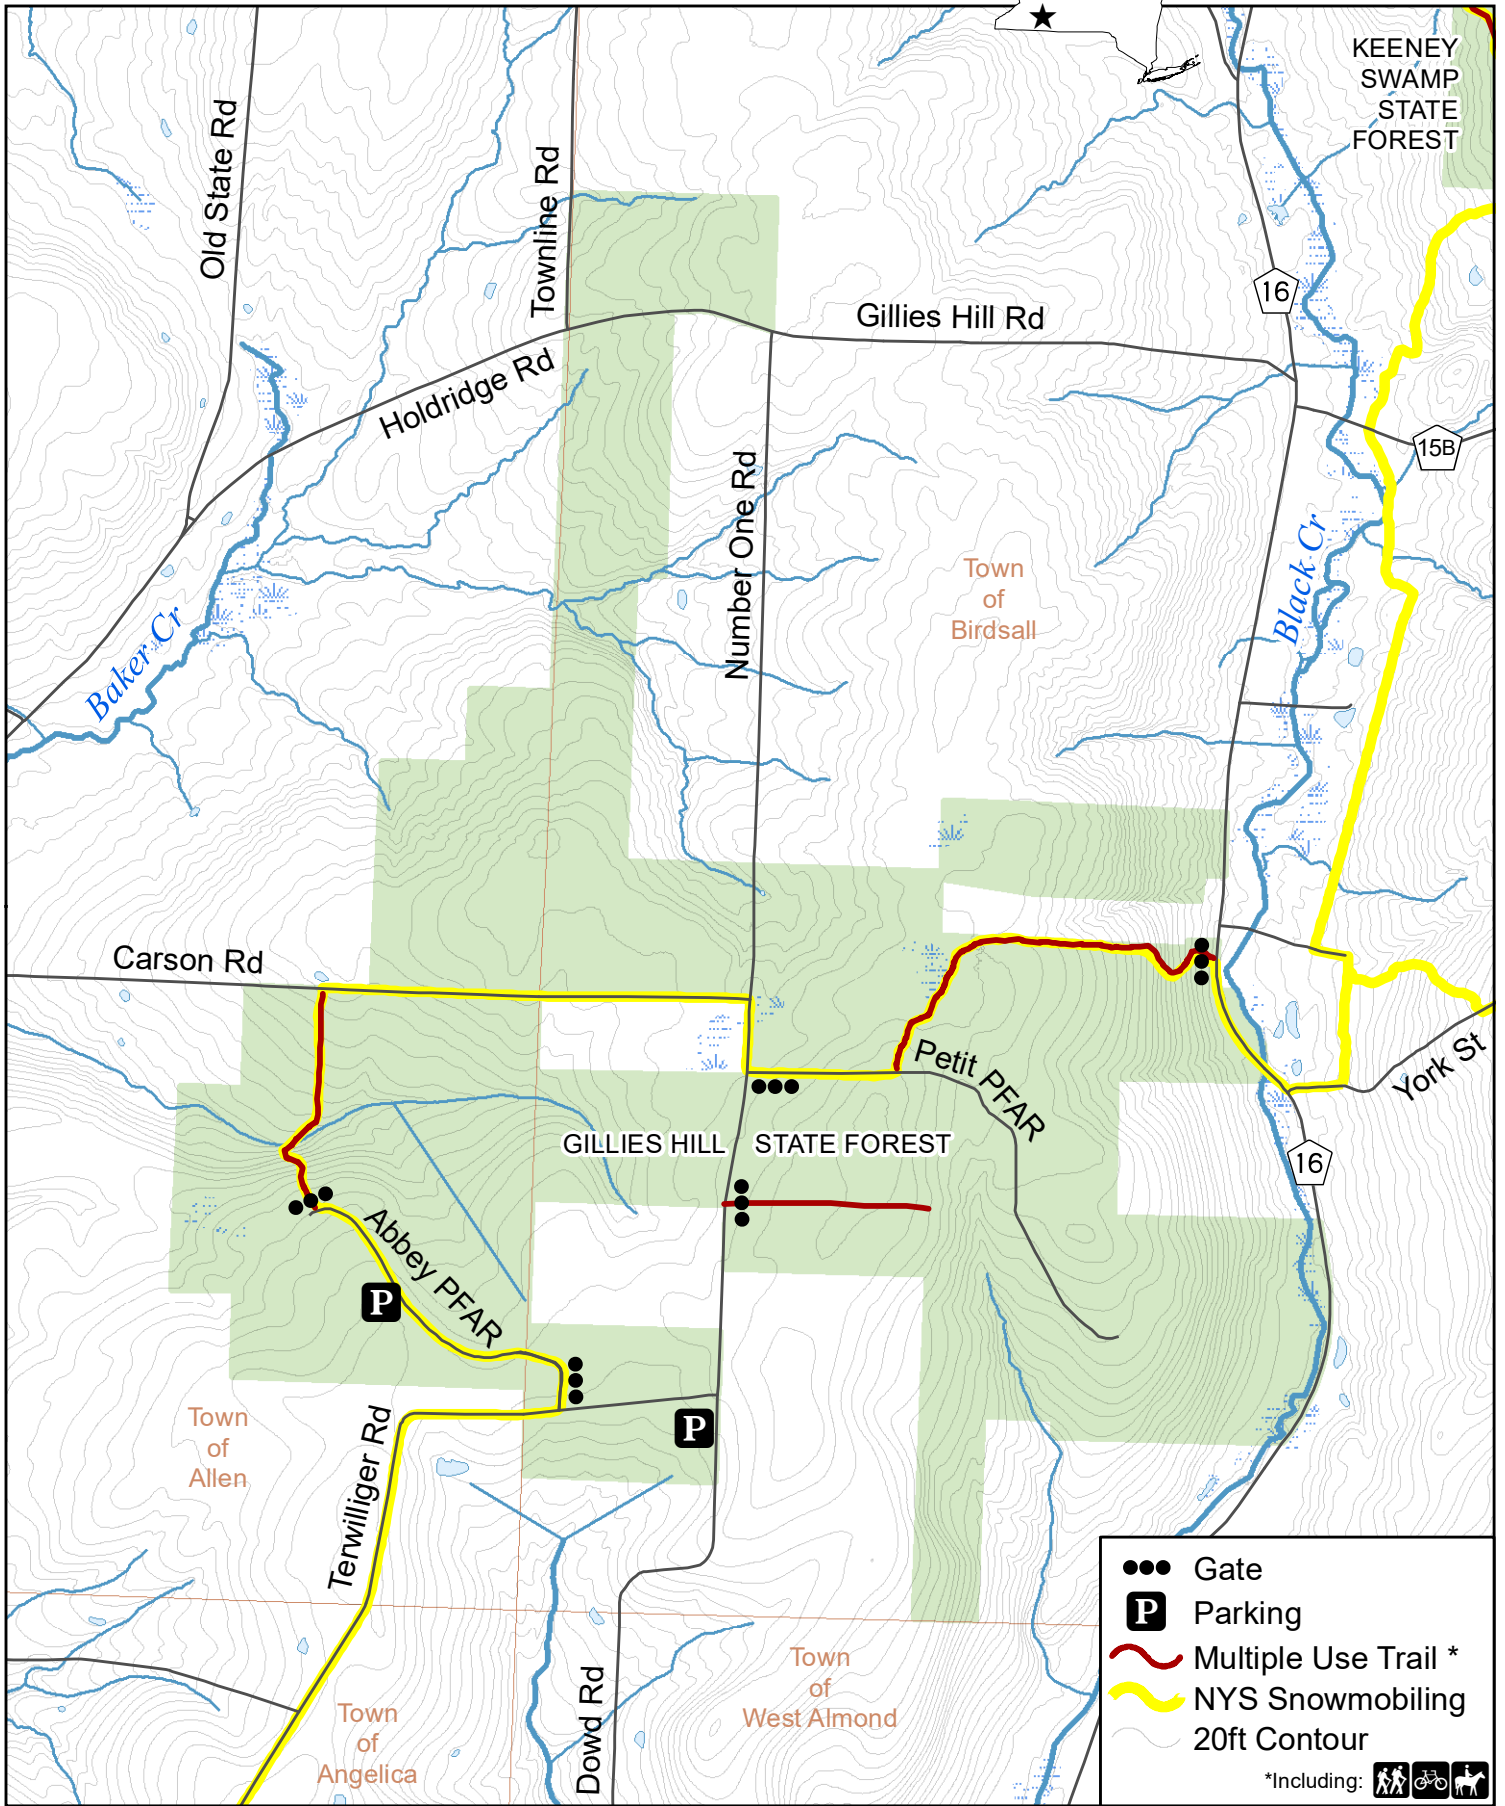

Gillies Hill State Forest

- Gate
 - P** Parking
 - Multiple Use Trail *
 - NYS Snowmobiling 20ft Contour
- *Including: