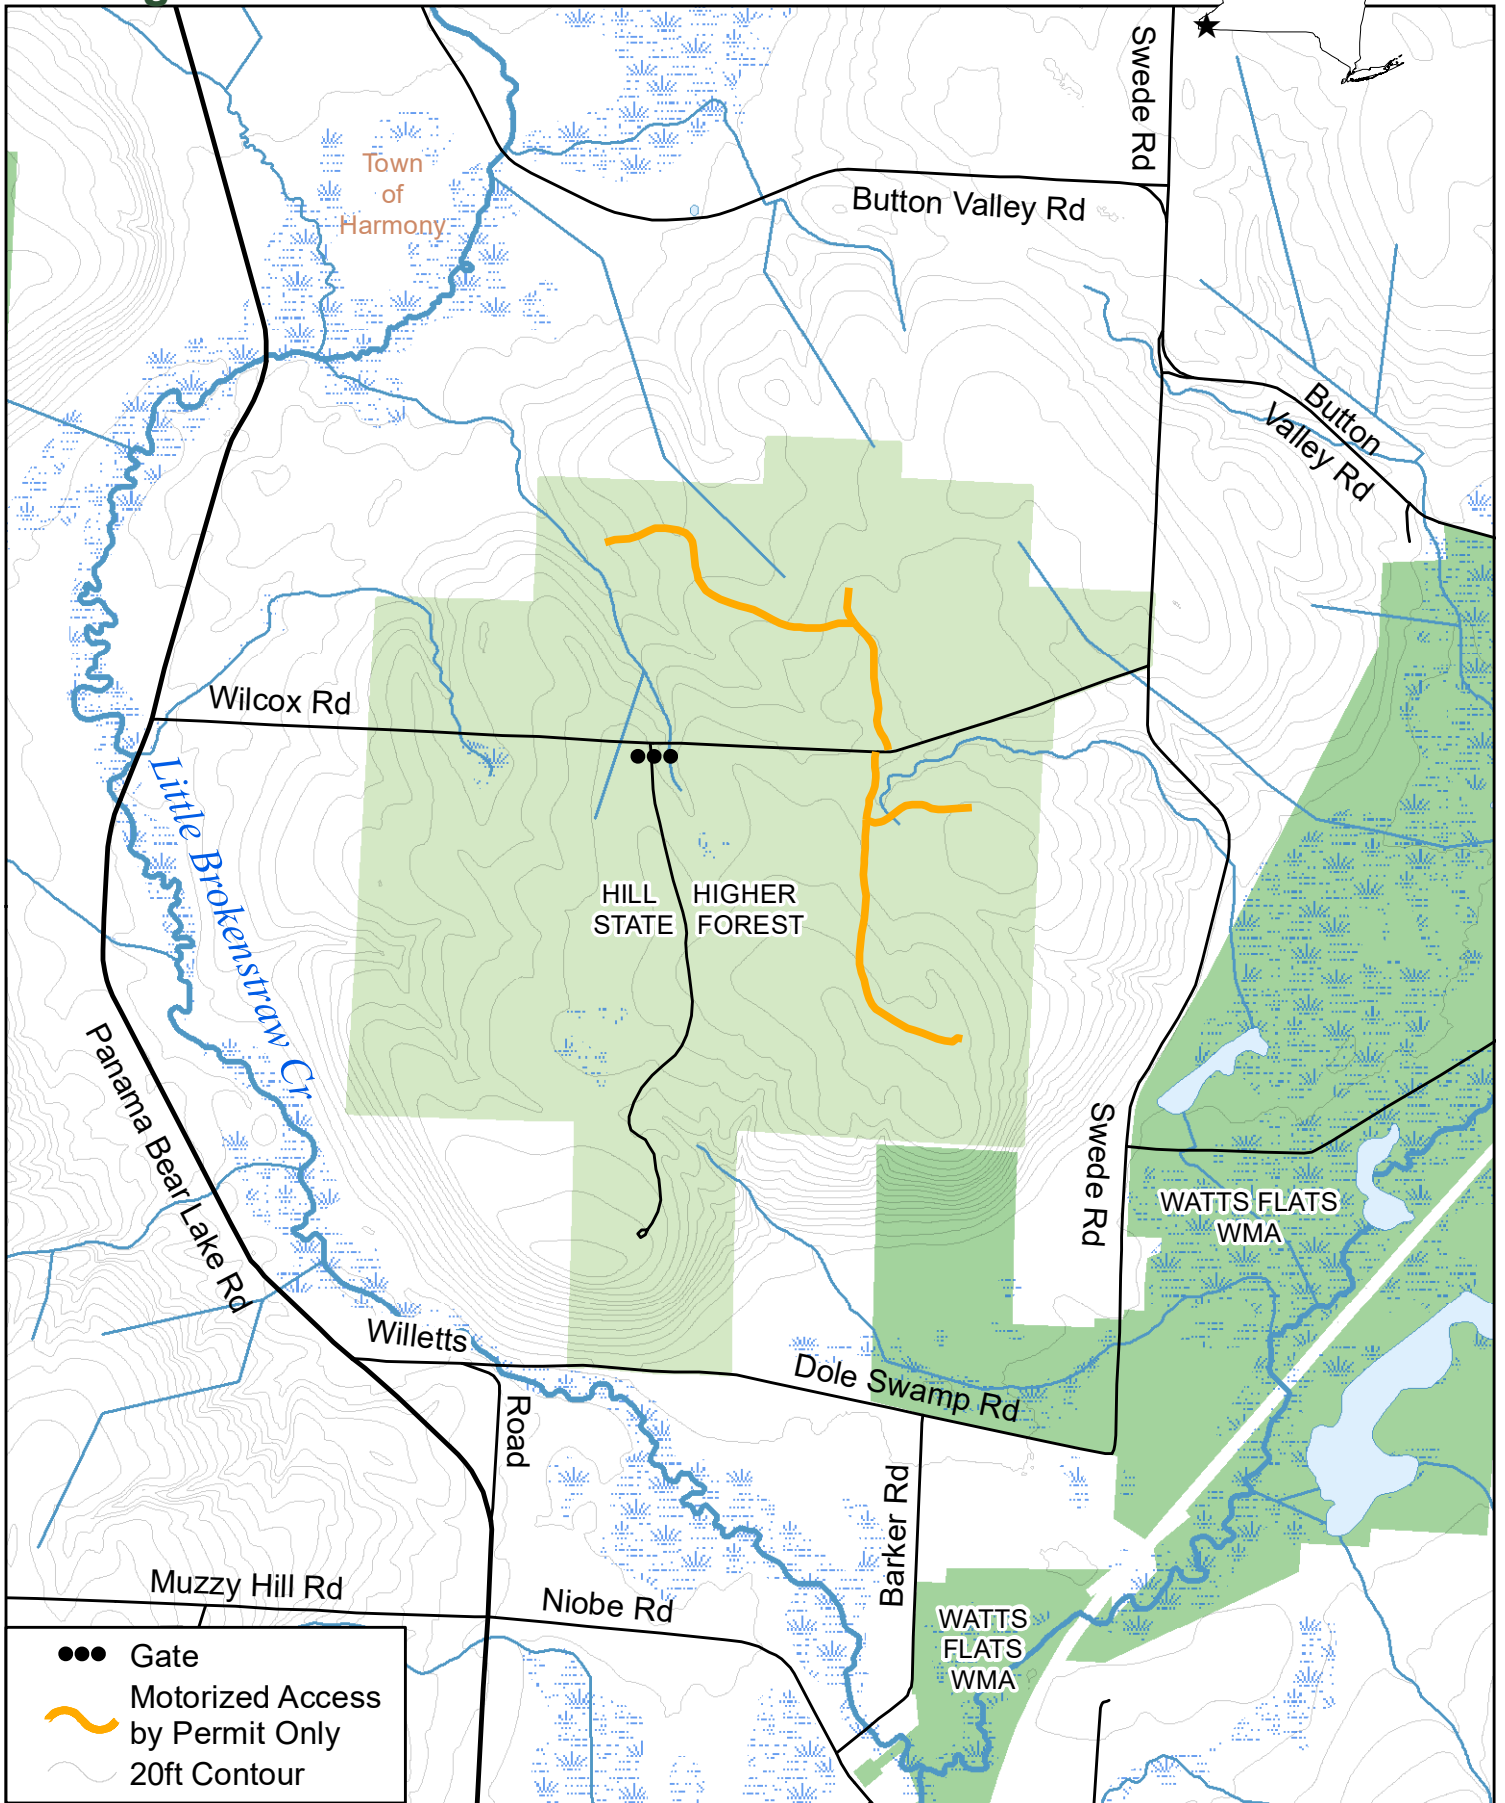

Hill Higher State Forest

- Gate
- Motorized Access by Permit Only
- 20ft Contour

Department of Environmental Conservation

Chautauqua County