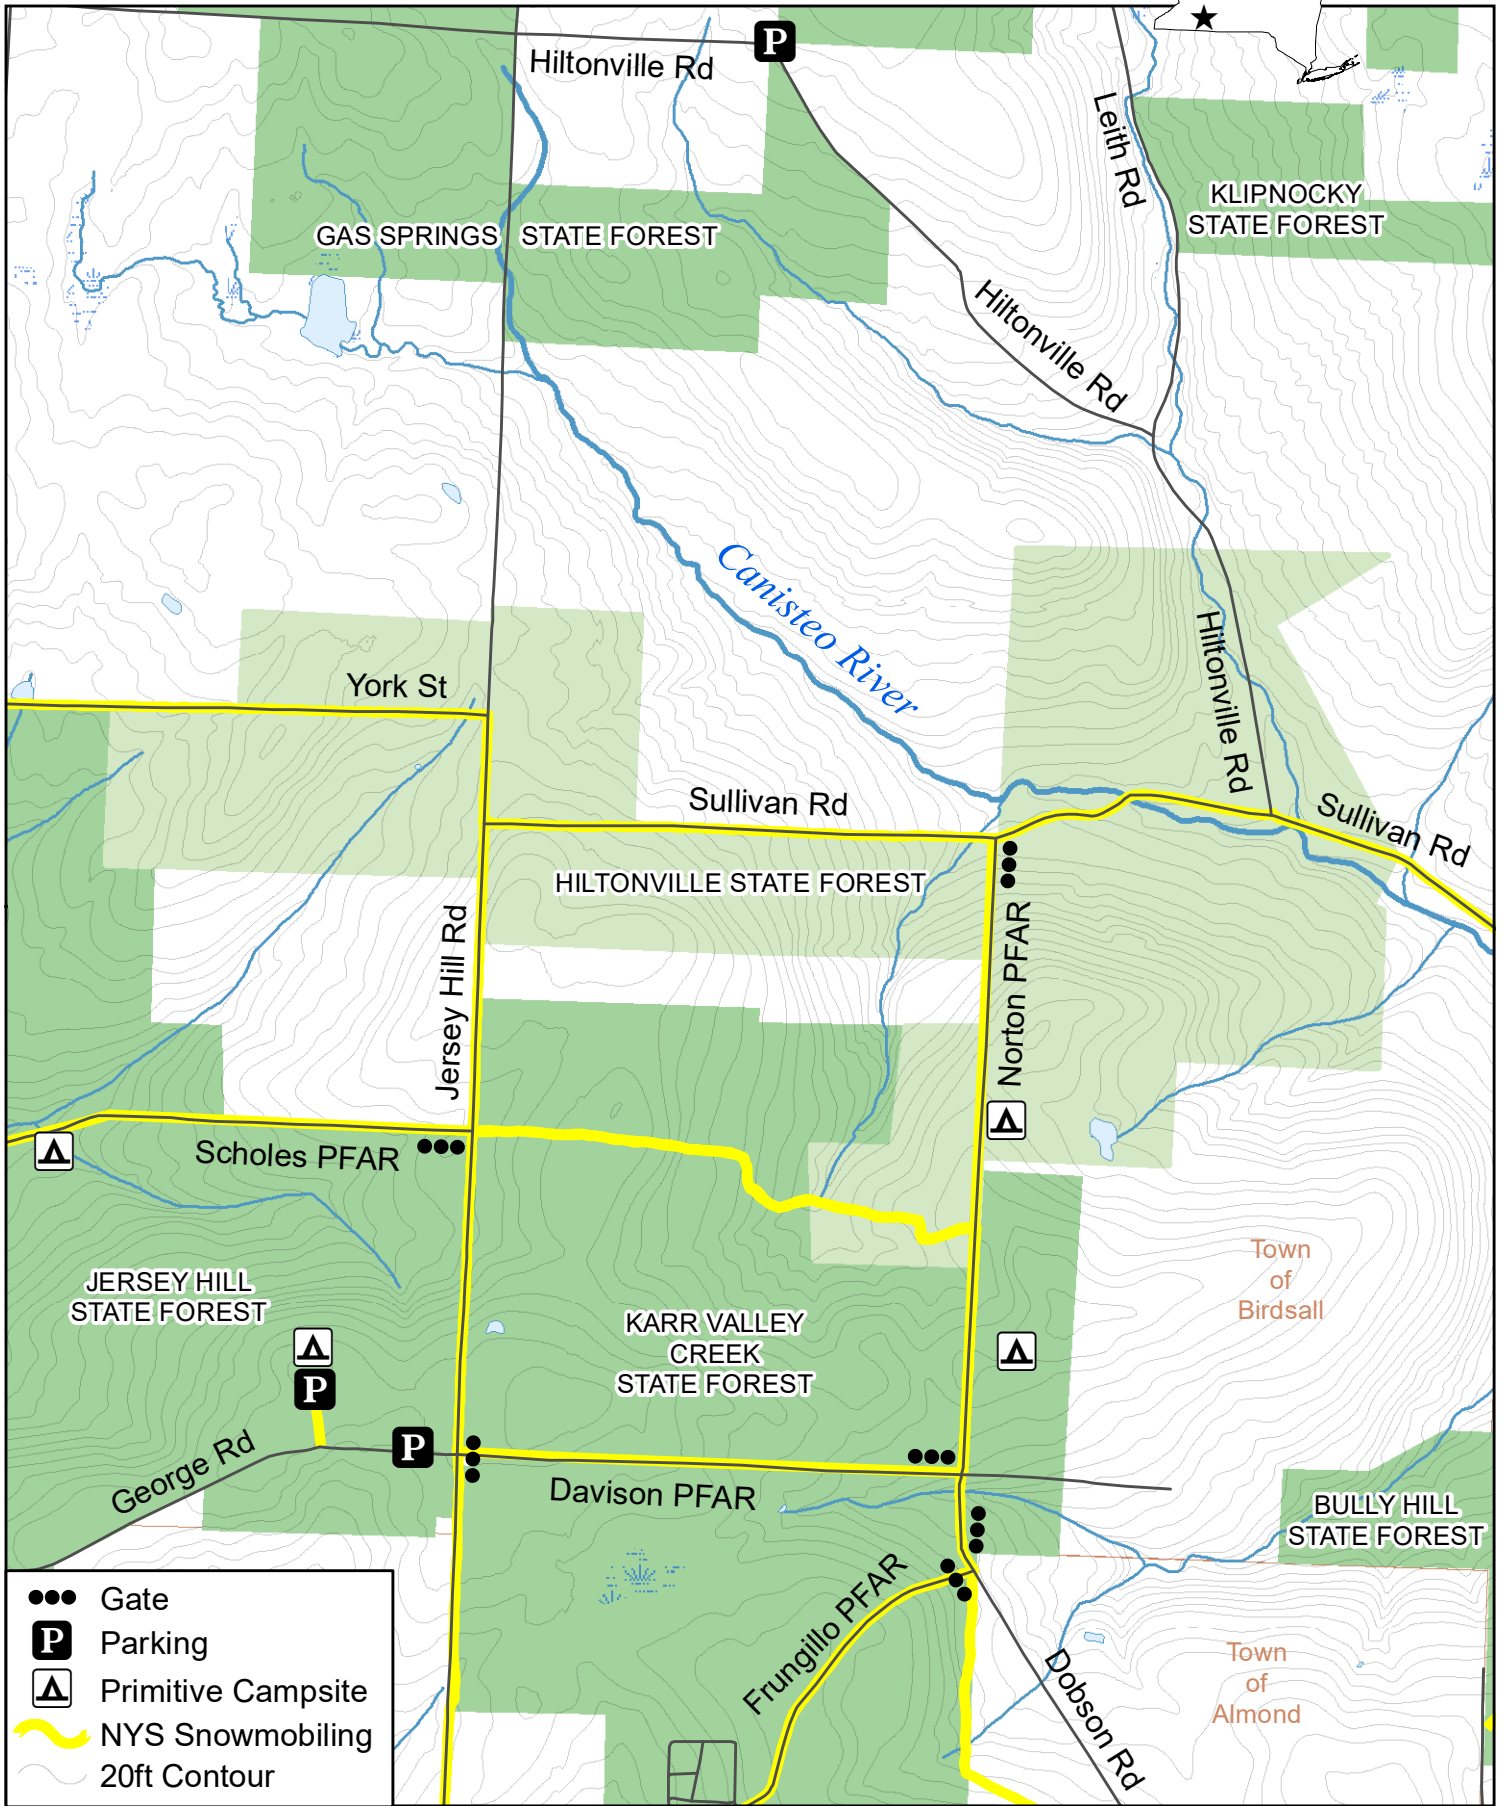

Hiltonville State Forest

- Gate
- P** Parking
- ▲** Primitive Campsite
- ~ NYS Snowmobiling
- 20ft Contour