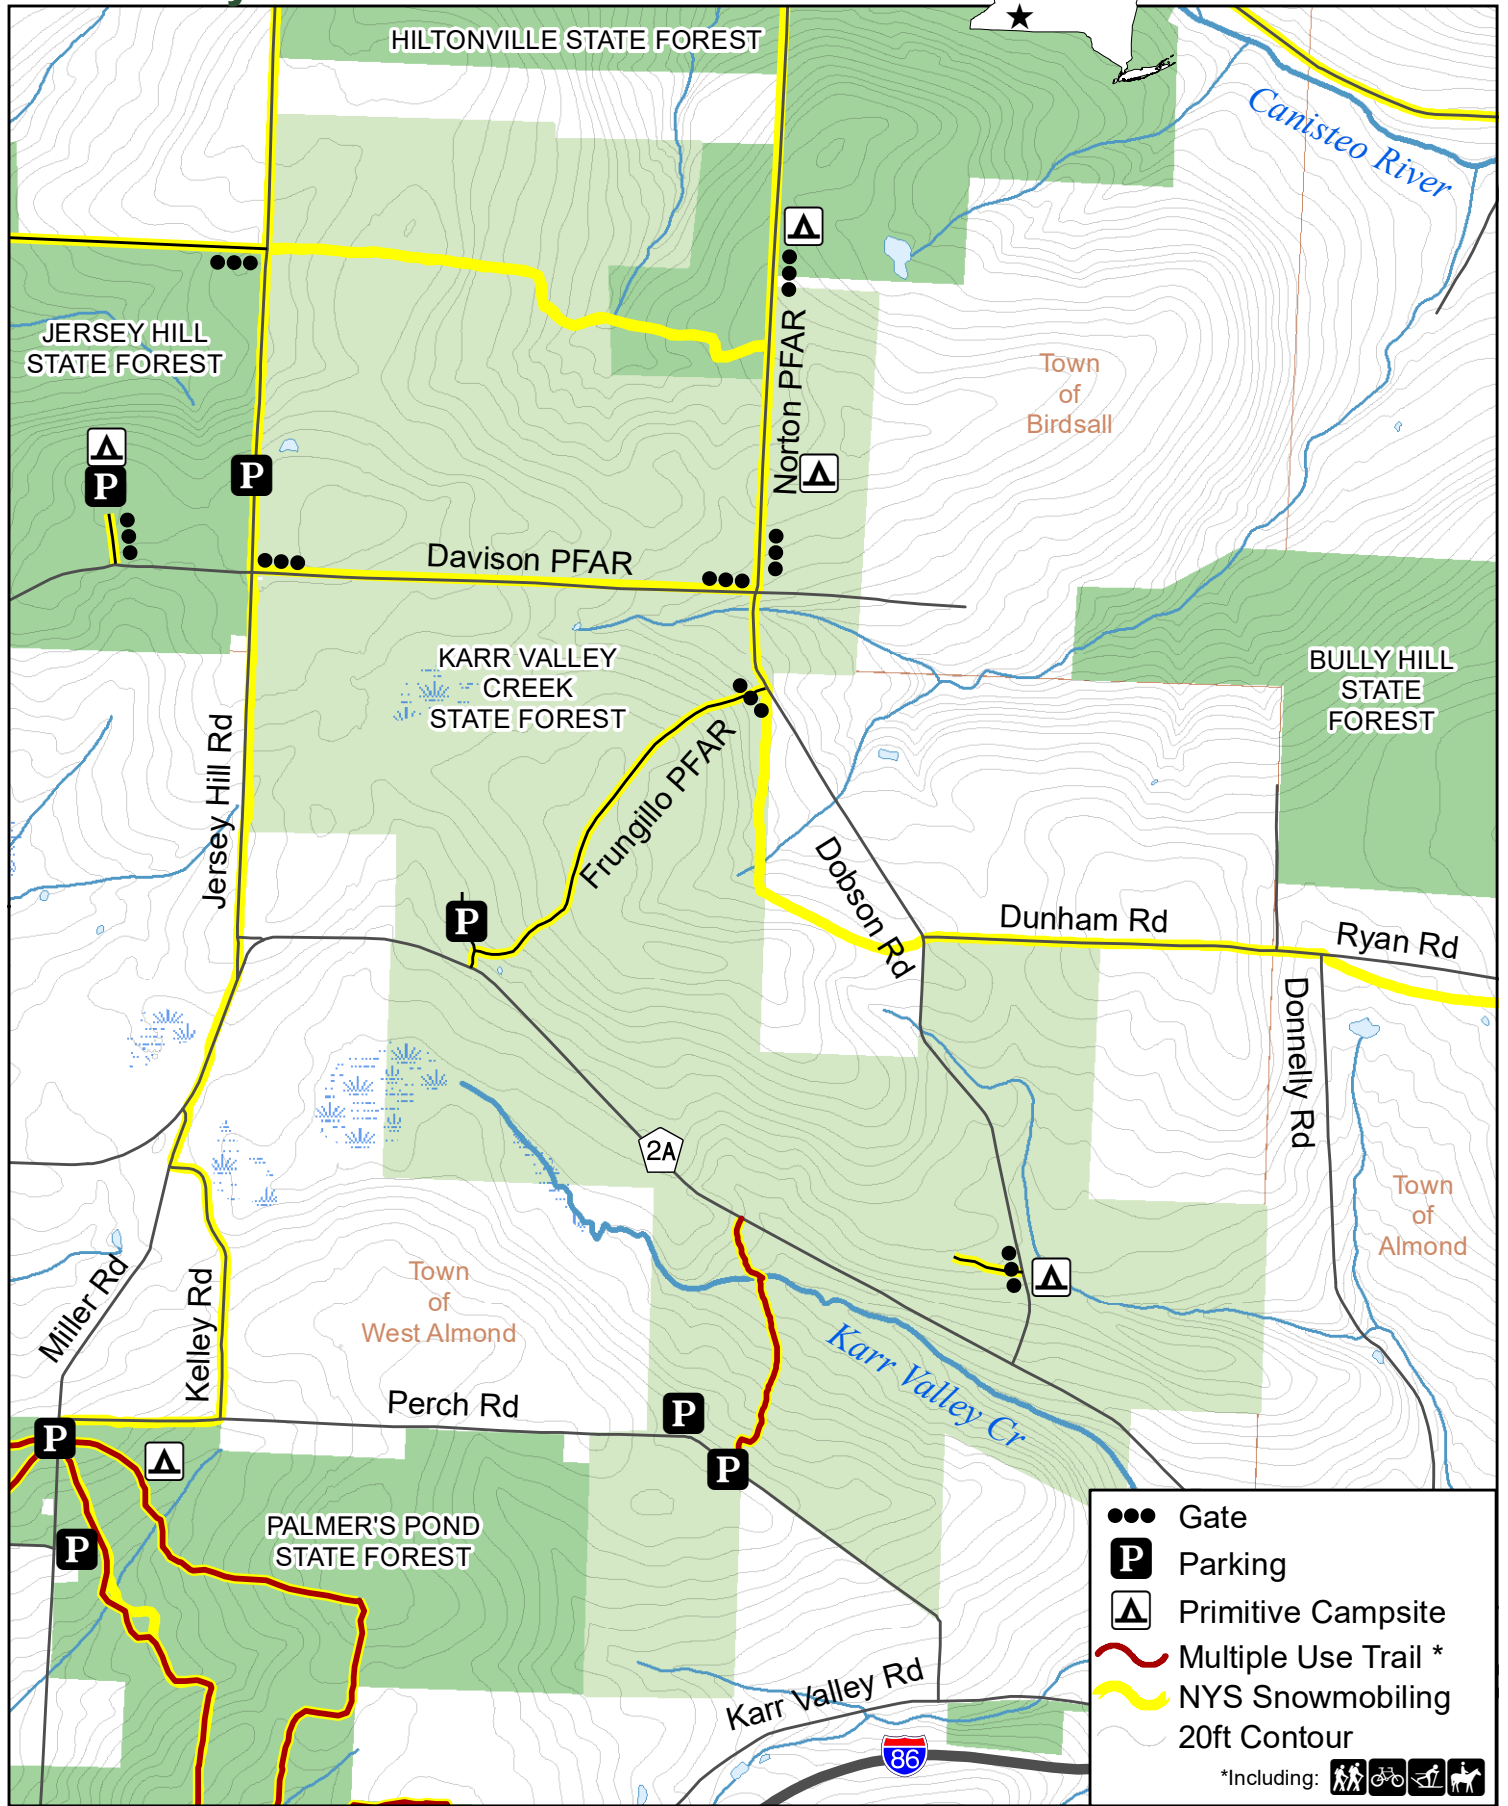

Karr Valley State Forest

●●● Gate
 P Parking
 ▲ Primitive Campsite
 ~ Multiple Use Trail *
 ~ NYS Snowmobiling
 20ft Contour
 *Including: