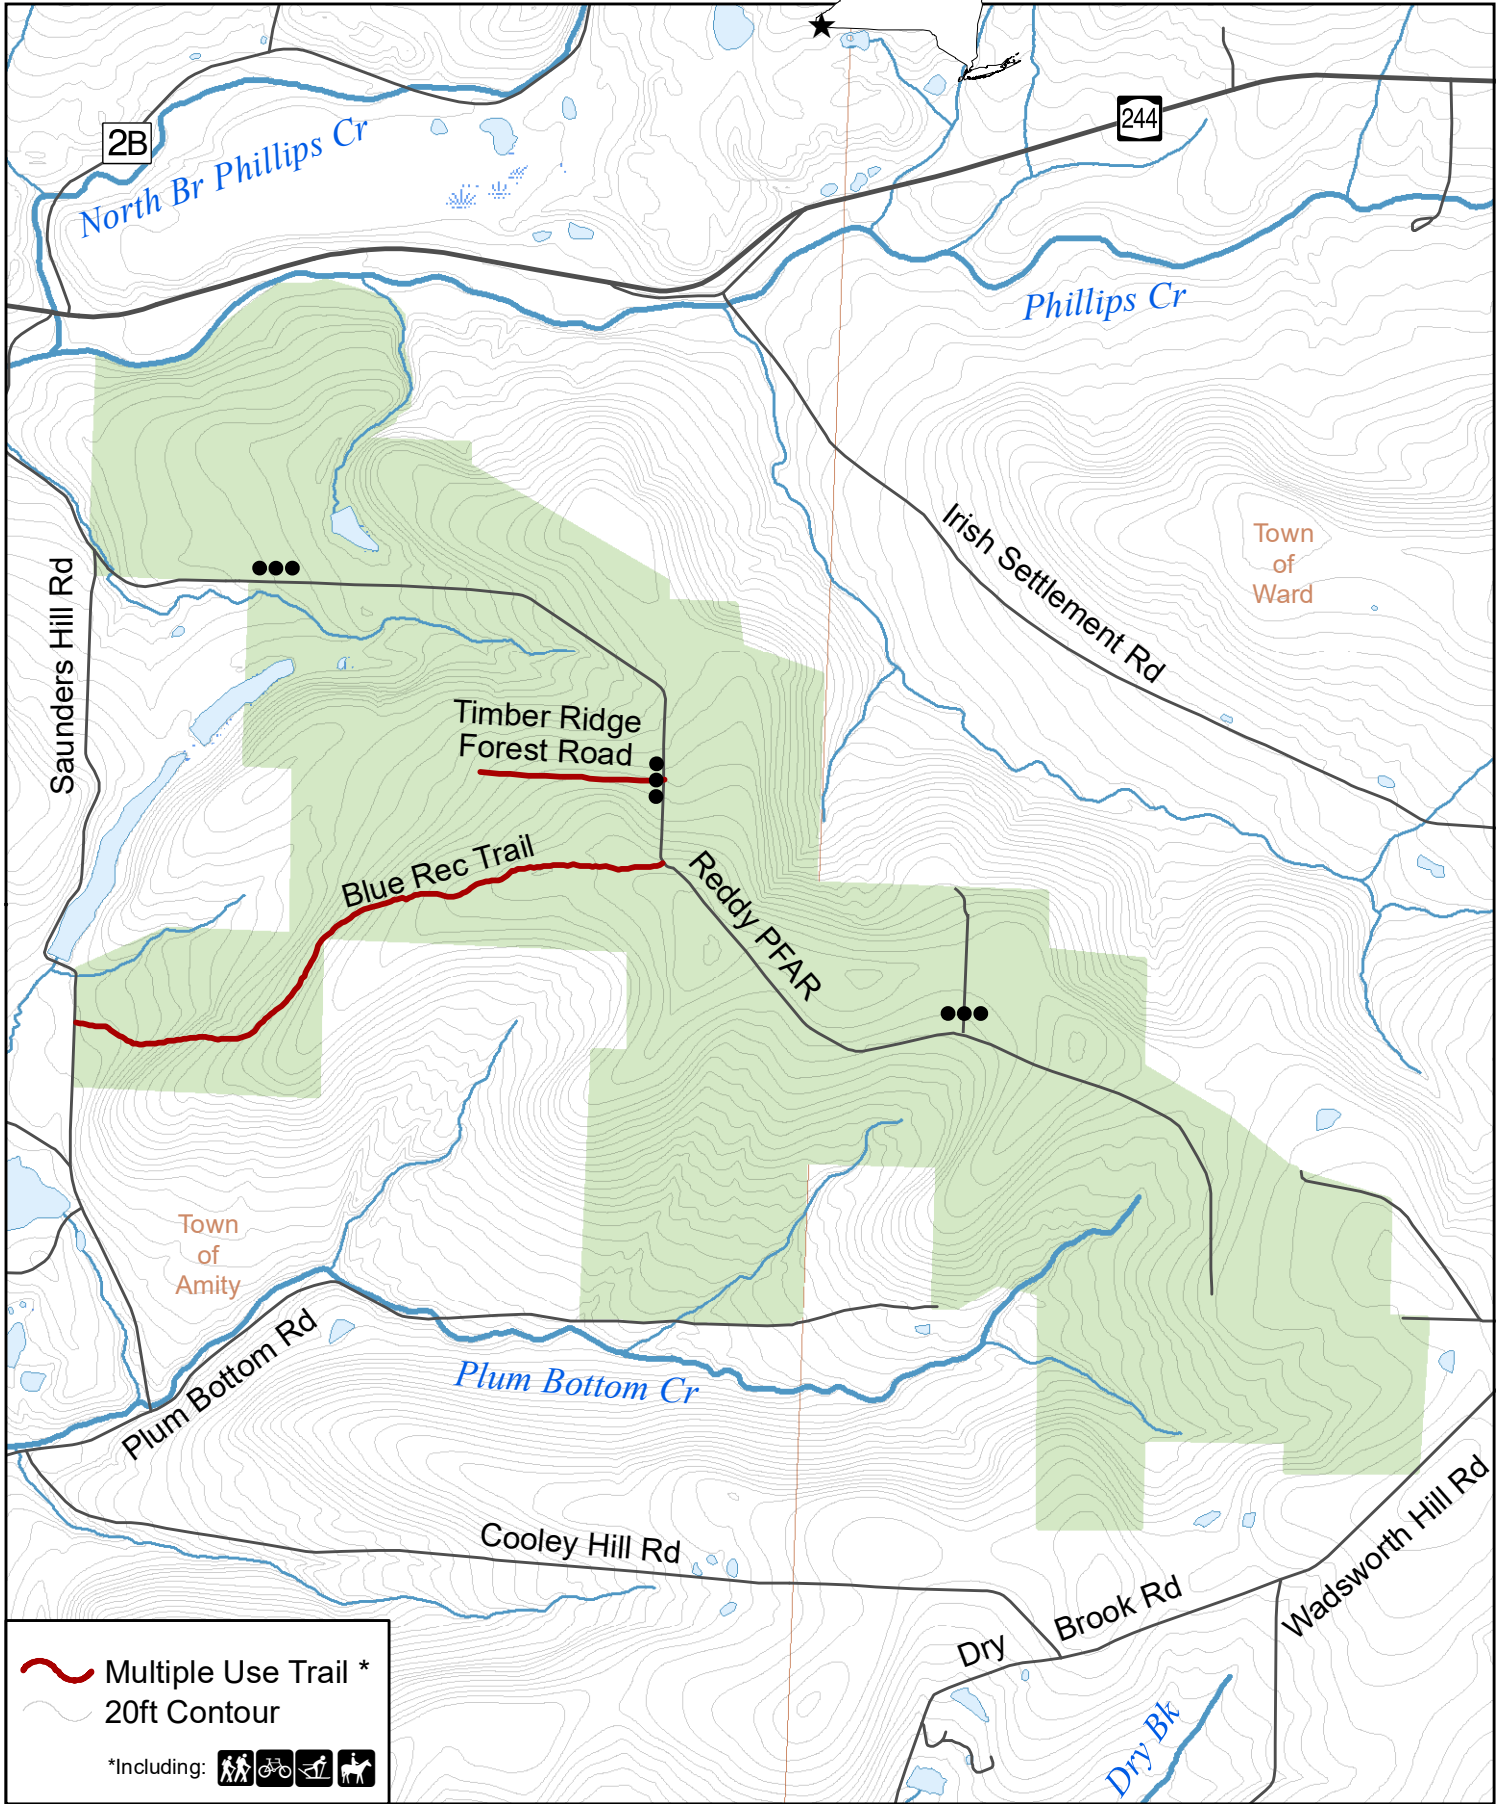

Plumbottom State Forest

 Multiple Use Trail *

 20ft Contour

*Including:    