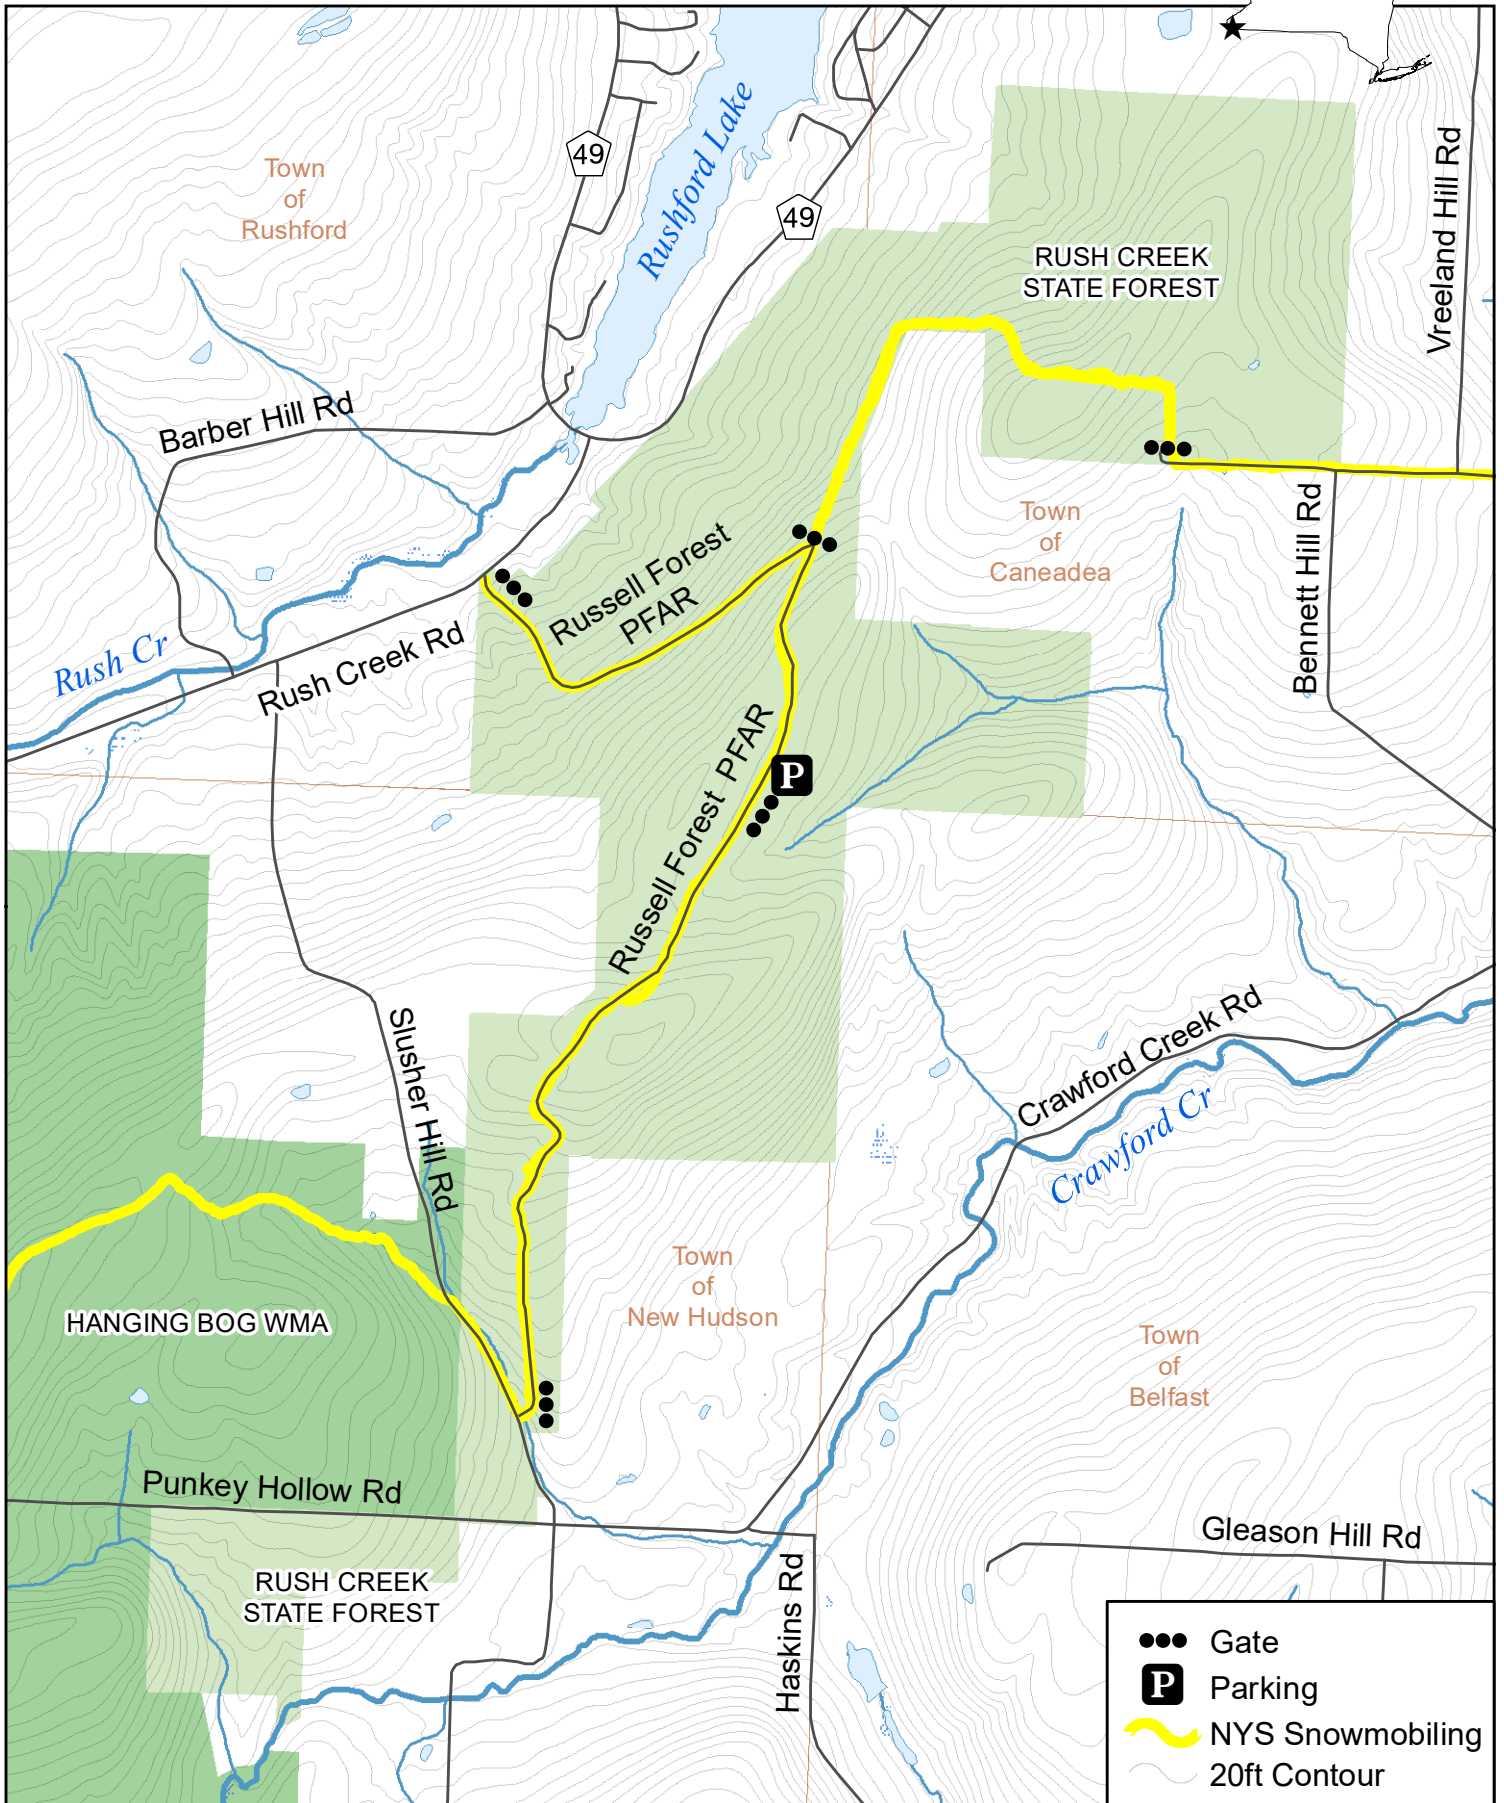

Rush Creek State Forest

- Gate
- P** Parking
- NYS Snowmobiling
- ~ 20ft Contour

Department of Environmental Conservation

Allegany County