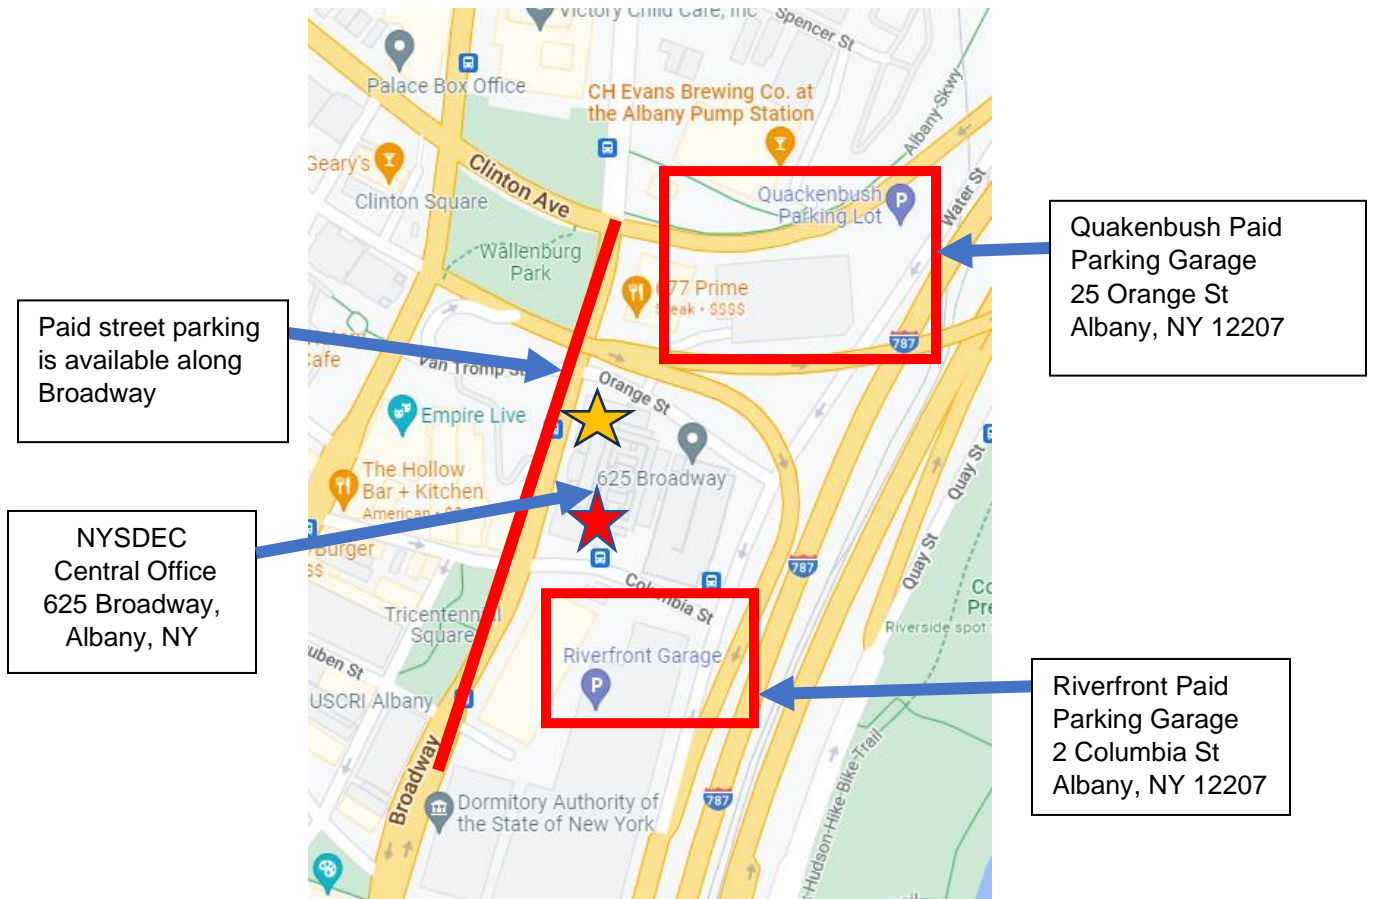

New York State Department of Environmental Conservation (DEC) Central Office Visitor Information

ADDRESS: 625 Broadway, Albany, NY 12233

PARKING: There is paid street parking along Broadway. There are also paid parking garages surrounding the building. Please see map below.

ARRIVAL: When arriving to the building, please use the front entrance along Broadway and check in at the security desk.

Most public meetings and hearings are held in **Public Assembly Room 129 A & B**. The room is to the right of the security desk. For other meetings, please confirm with the meeting organizer for directions.