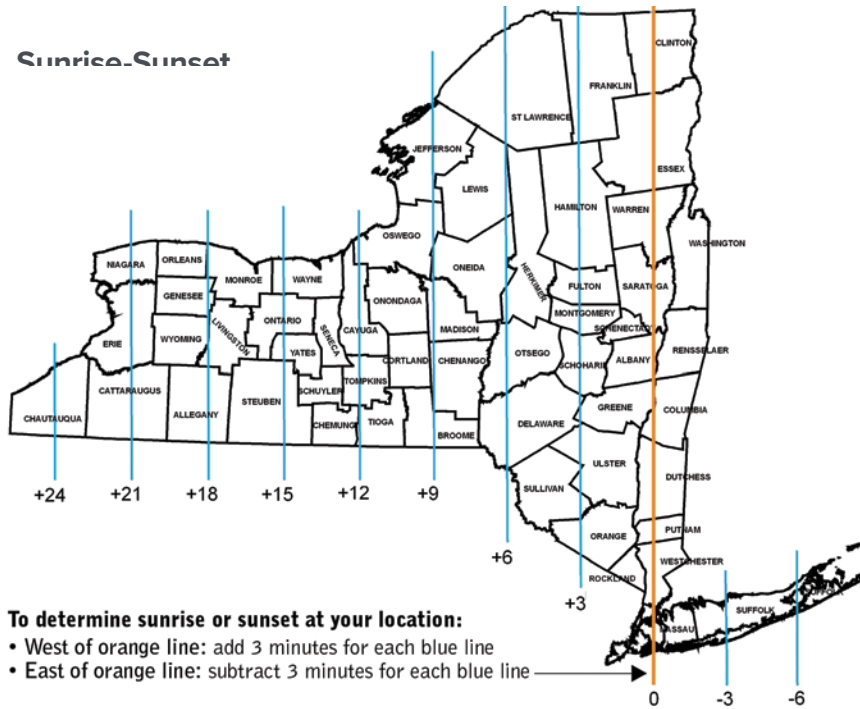

## Sunrise-Sunset

### To determine sunrise or sunset at your location:

- West of orange line: add 3 minutes for each blue line
- East of orange line: subtract 3 minutes for each blue line

## When Hunting for Wildlife, All Shooting Hours are Sunrise to Sunset, Except:

- Unprotected wildlife — any hour.
- Furbearers — after sunrise on the opening day of each respective season, bobcat, raccoon, skunk, red fox, gray fox, opossum, and coyote may be taken at any time of day or night.
- For most migratory game bird species, including ducks, geese, snipe, rails — ½ hour before sunrise to sunset.
- Spring turkey — ½ hour before sunrise to noon.
- Big game — ½ hour before sunrise to ½ hour after sunset.