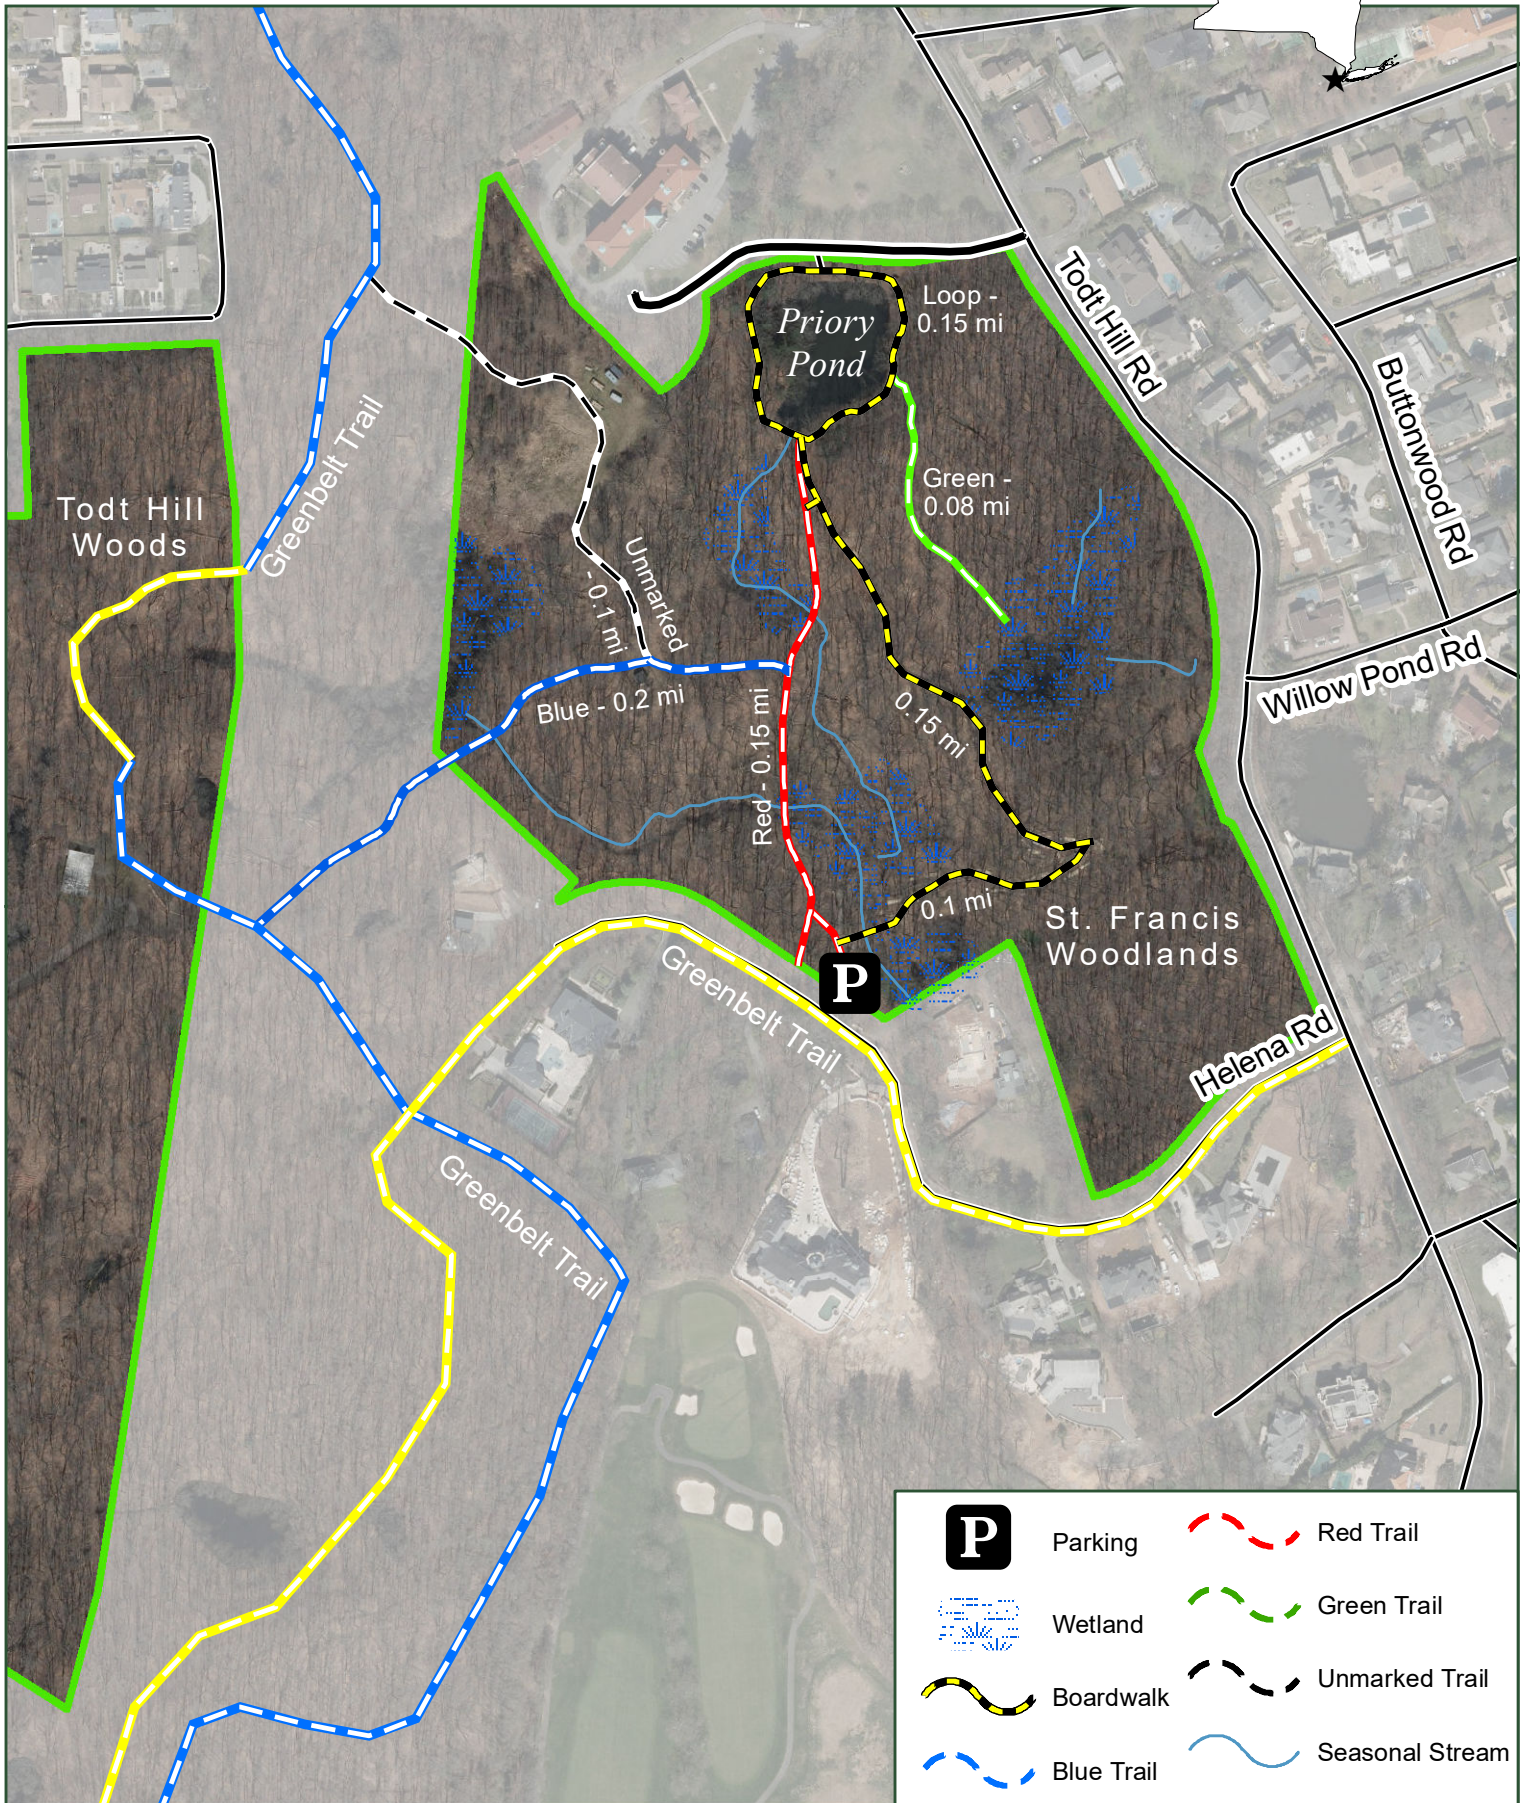

St. Francis Woodlands

	Parking		Red Trail
	Wetland		Green Trail
	Boardwalk		Unmarked Trail
	Blue Trail		Seasonal Stream