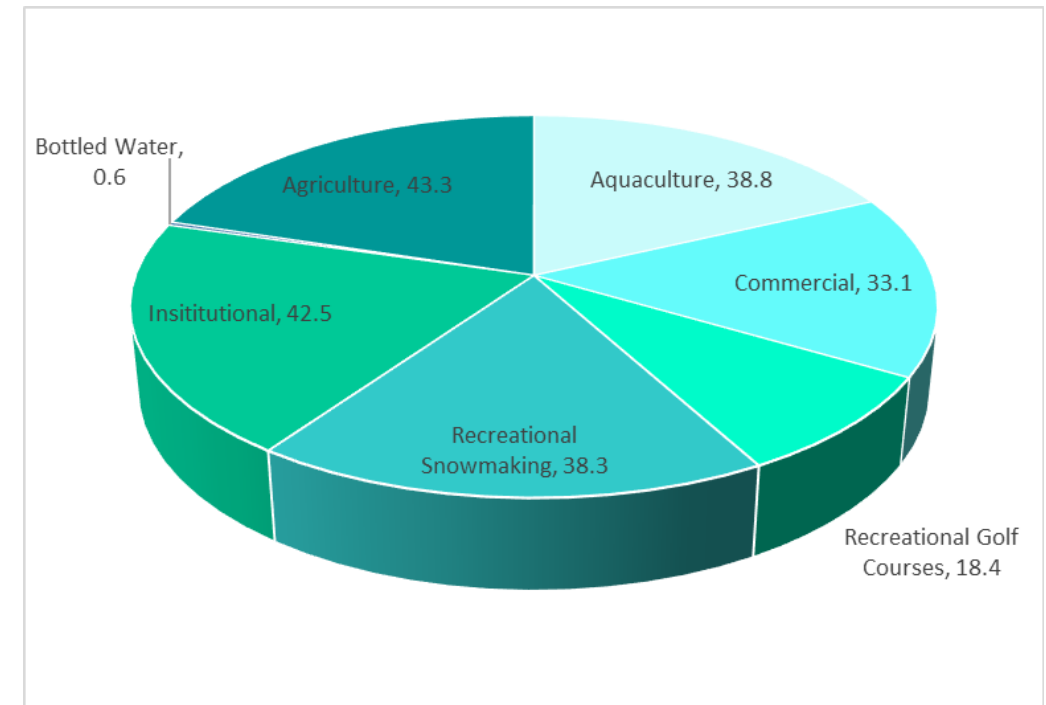

Usage Categorized as "Other"