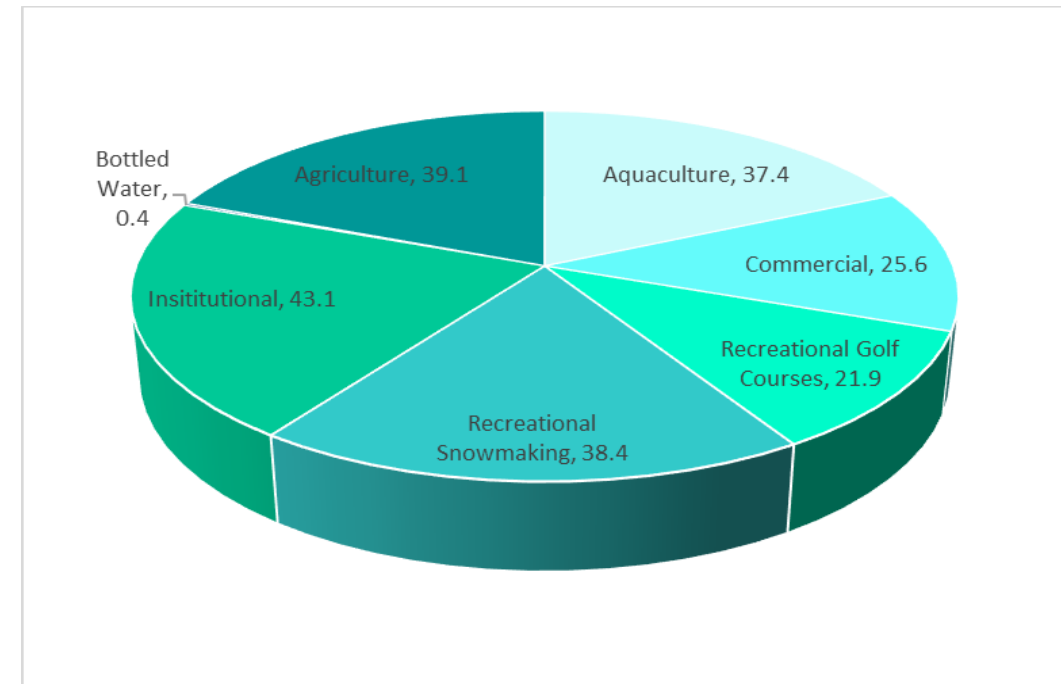

Total Water Use by Category in New York State*, 2018

In millions of gallons per day

*excludes Nassau & Suffolk Counties

Overall Usage

Usage based on water withdrawal reporting submitted as per requirements of Environmental Conservation Law, Title 15, Water Supply and Part 601 Regulations: Water Withdrawal Permitting, Reporting and Registration. NYS Department of Environmental Conservation, Division of Water

Usage Categorized as "Other"

Total Water Use by Category in New York State*, 2019

In millions of gallons per day

*excludes Nassau & Suffolk Counties

Overall Usage

Usage based on water withdrawal reporting submitted as per requirements of Environmental Conservation Law, Title 15, Water Supply and Part 601 Regulations: Water Withdrawal Permitting, Reporting and Registration. NYS Department of Environmental Conservation, Division of Water