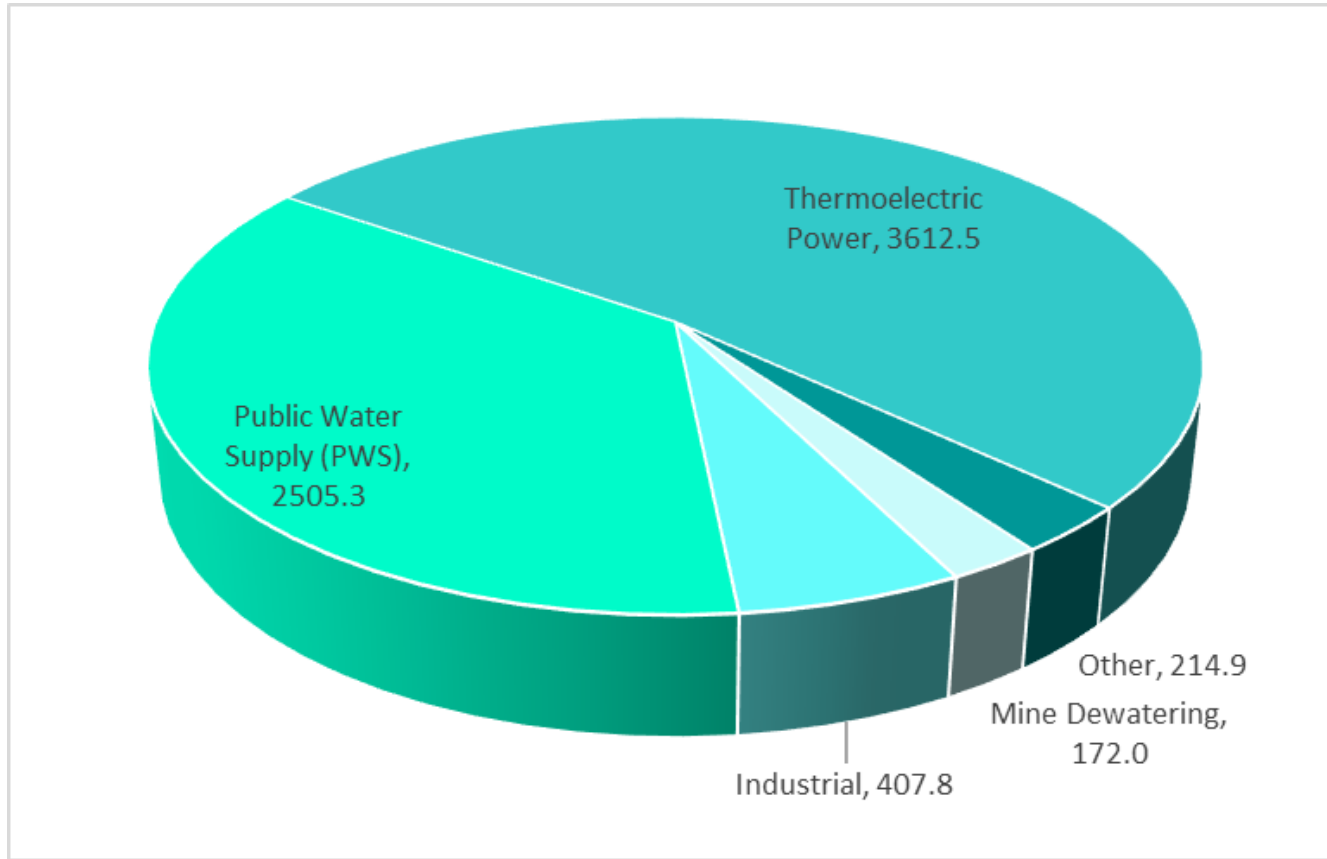

Usage Categorized as "Other"

Total Water Use by Category in New York State*, 2021

In millions of gallons per day

*excludes Nassau & Suffolk Counties

Overall Usage

Usage based on water withdrawal reporting submitted as per requirements of Environmental Conservation Law, Title 15, Water Supply and Part 601 Regulations: Water Withdrawal Permitting, Reporting and Registration. NYS Department of Environmental Conservation, Division of Water