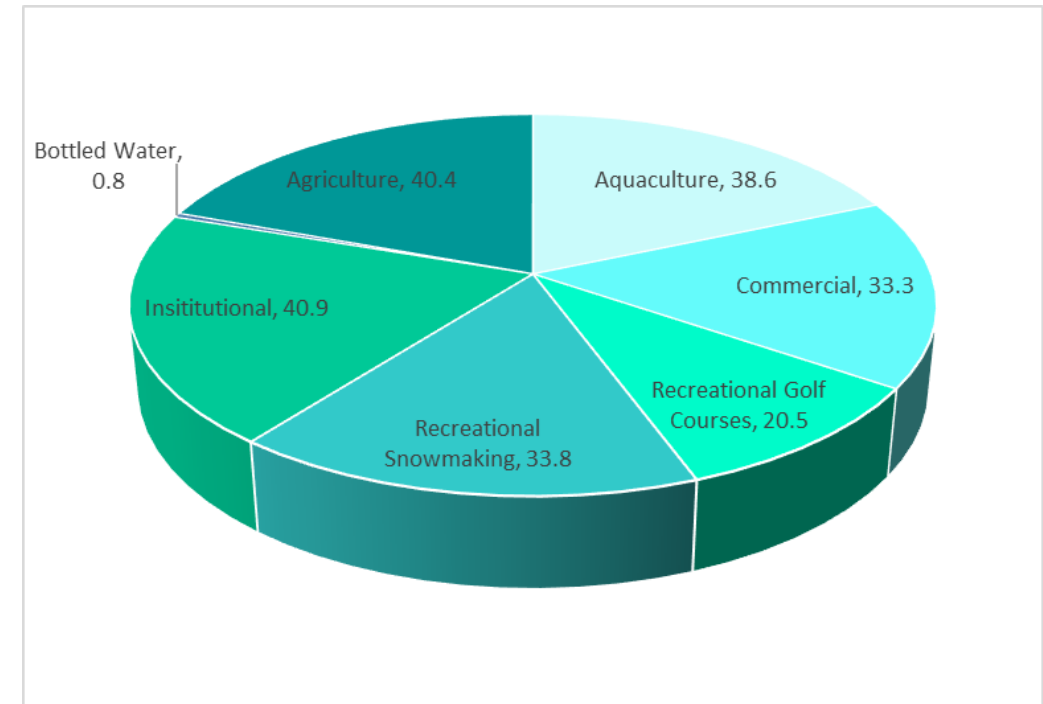

Usage Categorized as "Other"

Total Water Use by Category in New York State*, 2022

In millions of gallons per day

*excludes Nassau & Suffolk Counties

Overall Usage

Usage Categorized as "Other"

Usage based on water withdrawal reporting submitted as per requirements of Environmental Conservation Law, Title 15, Water Supply and Part 601 Regulations: Water Withdrawal Permitting, Reporting and Registration. NYS Department of Environmental Conservation, Division of Water