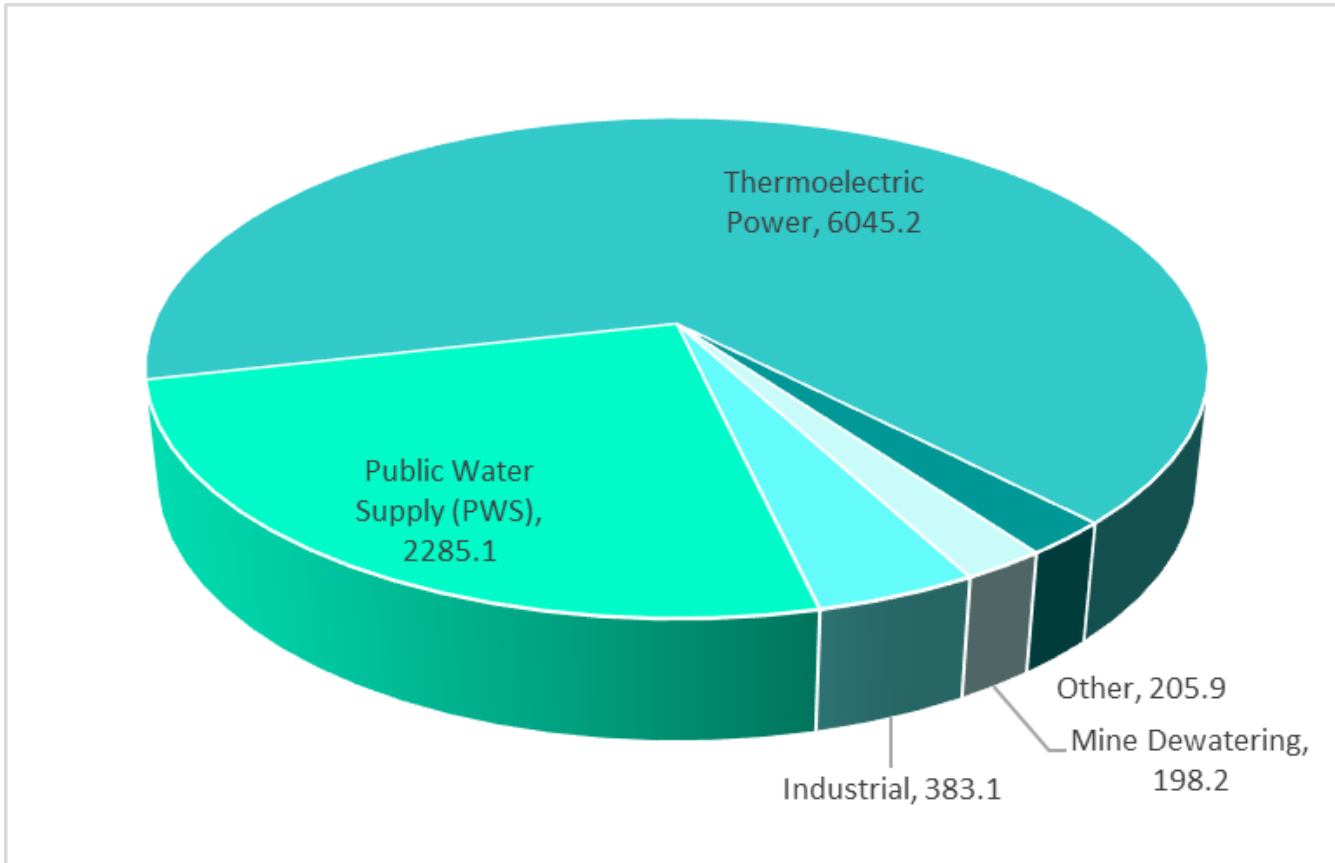

Usage Categorized as "Other"

Total Water Use by Category in New York State*, 2019

In millions of gallons per day

*excludes Nassau & Suffolk Counties

Overall Usage

Usage based on water withdrawal reporting submitted as per requirements of Environmental Conservation Law, Title 15, Water Supply and Part 601 Regulations: Water Withdrawal Permitting, Reporting and Registration. NYS Department of Environmental Conservation, Division of Water