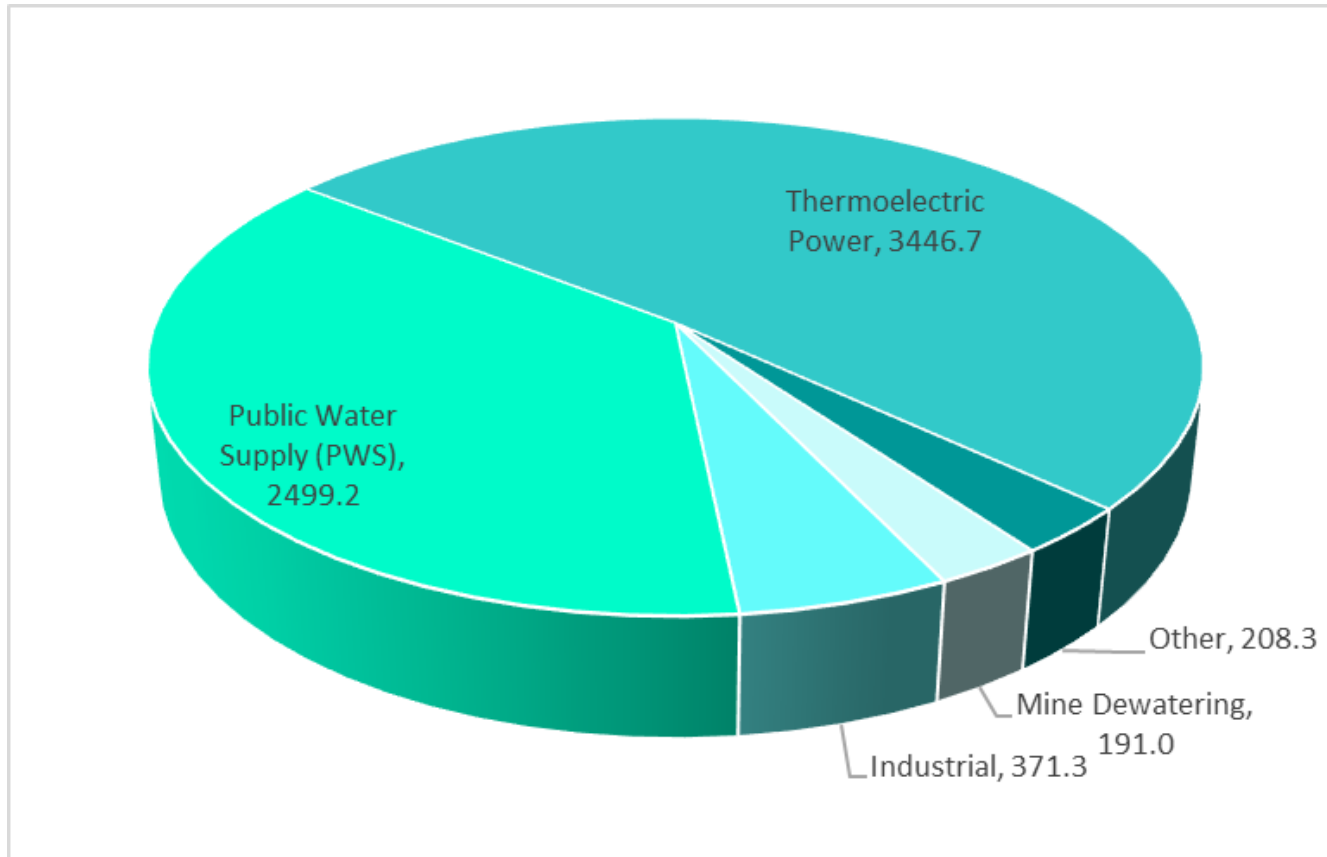

Usage Categorized as "Other"

Total Water Use by Category in New York State*, 2022

In millions of gallons per day

*excludes Nassau & Suffolk Counties

Overall Usage

Usage Categorized as "Other"

Usage based on water withdrawal reporting submitted as per requirements of Environmental Conservation Law, Title 15, Water Supply and Part 601 Regulations: Water Withdrawal Permitting, Reporting and Registration. NYS Department of Environmental Conservation, Division of Water