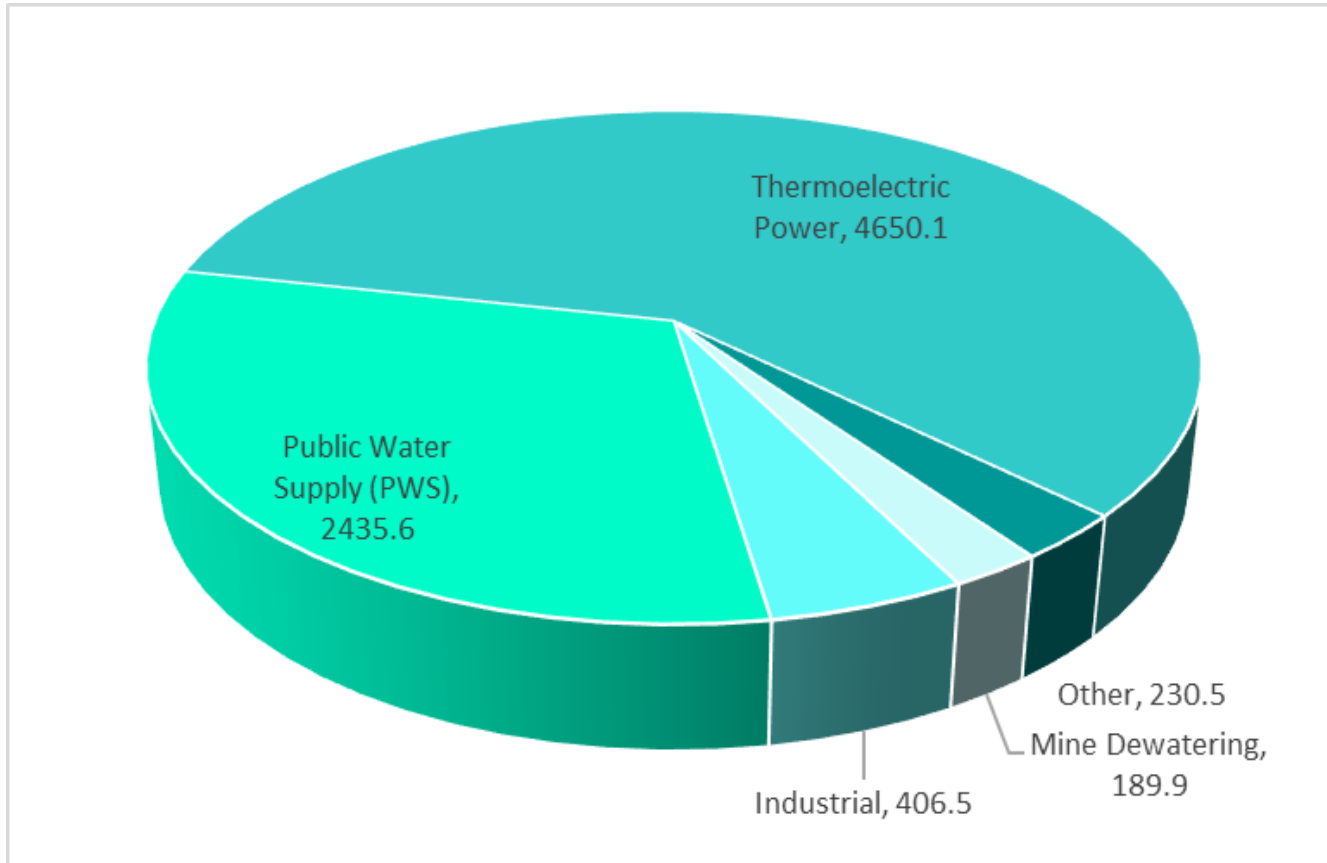

Usage Categorized as "Other"

Total Water Use by Category in New York State*, 2020

In millions of gallons per day

*excludes Nassau & Suffolk Counties

Overall Usage

Usage based on water withdrawal reporting submitted as per requirements of Environmental Conservation Law, Title 15, Water Supply and Part 601 Regulations: Water Withdrawal Permitting, Reporting and Registration. NYS Department of Environmental Conservation, Division of Water