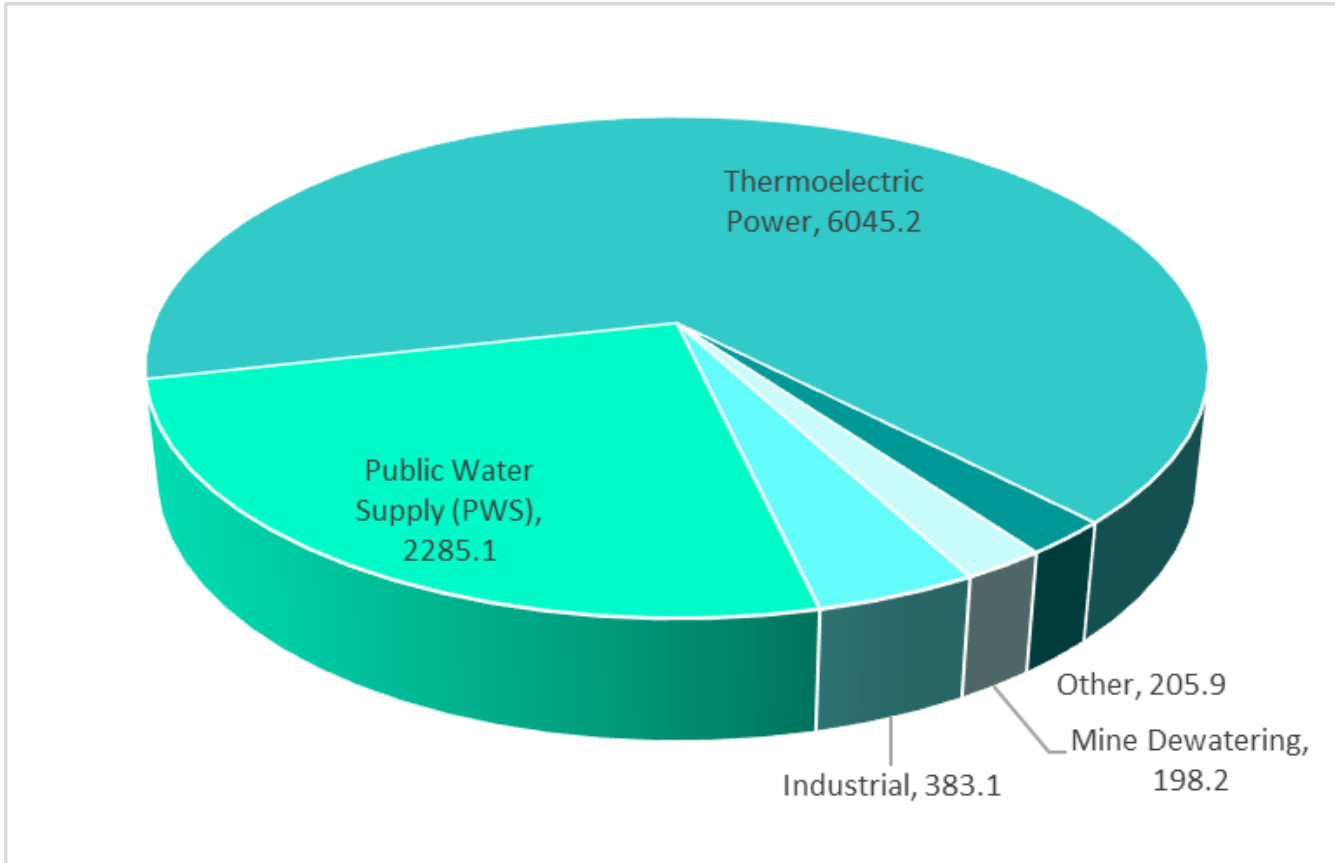

Total Water Use by Category in New York State*, 2018

In millions of gallons per day

*excludes Nassau & Suffolk Counties

Overall Usage

Usage based on water withdrawal reporting submitted as per requirements of Environmental Conservation Law, Title 15, Water Supply and Part 601 Regulations: Water Withdrawal Permitting, Reporting and Registration. NYS Department of Environmental Conservation, Division of Water