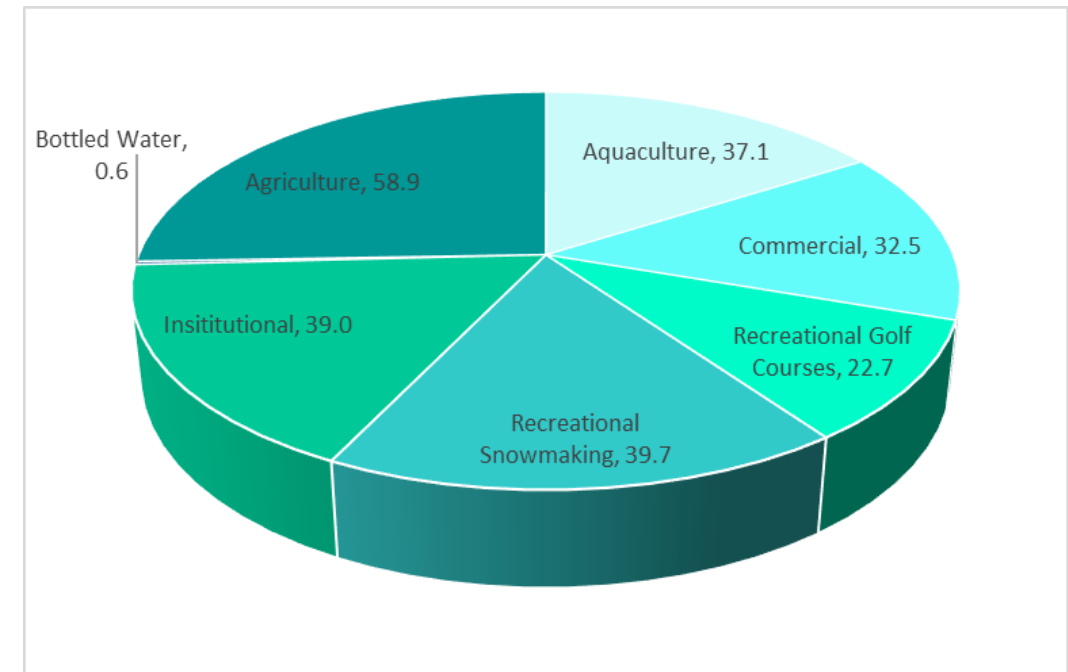

Usage Categorized as "Other"