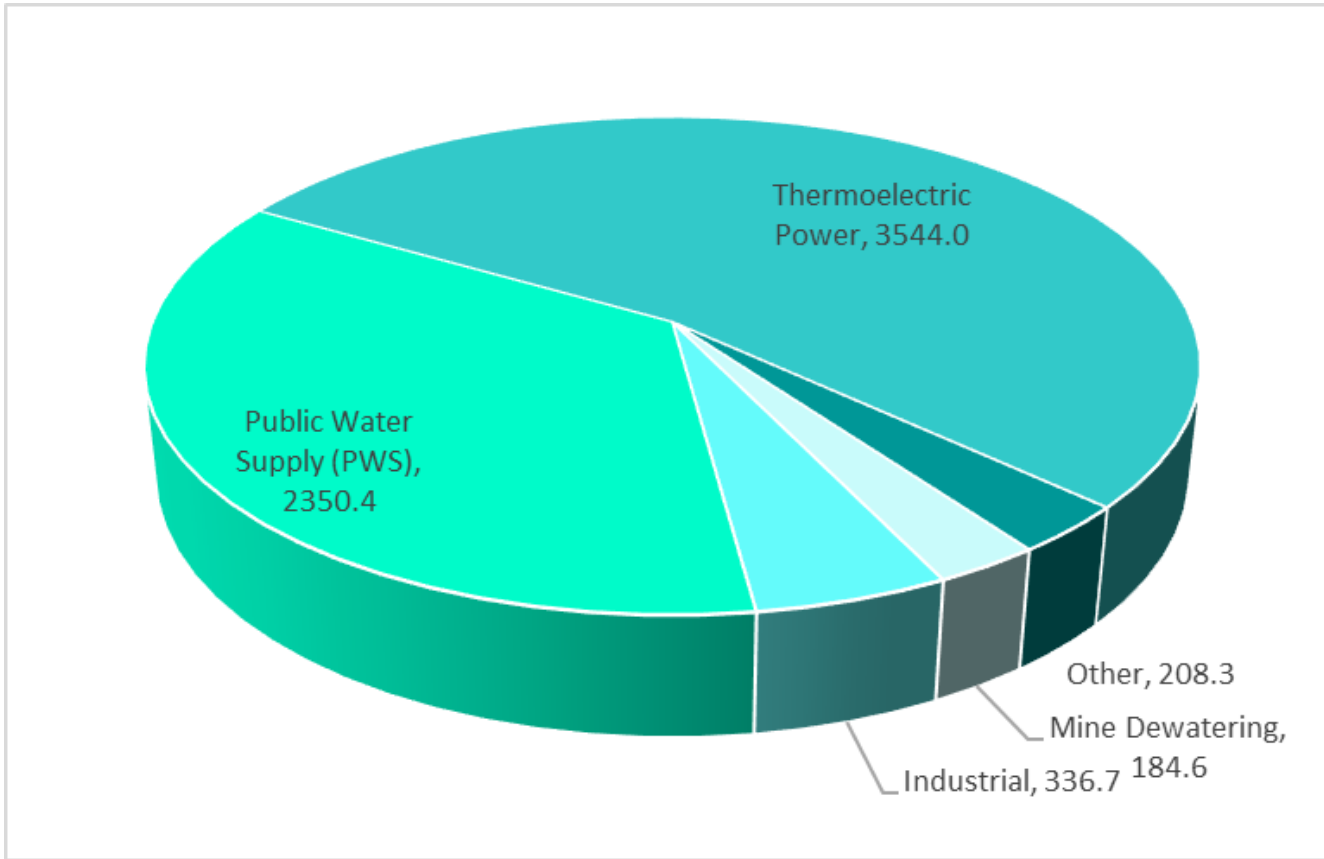

Total Water Use by Category in New York State*, 2023

In millions of gallons per day

*excludes Nassau & Suffolk Counties

Overall Usage