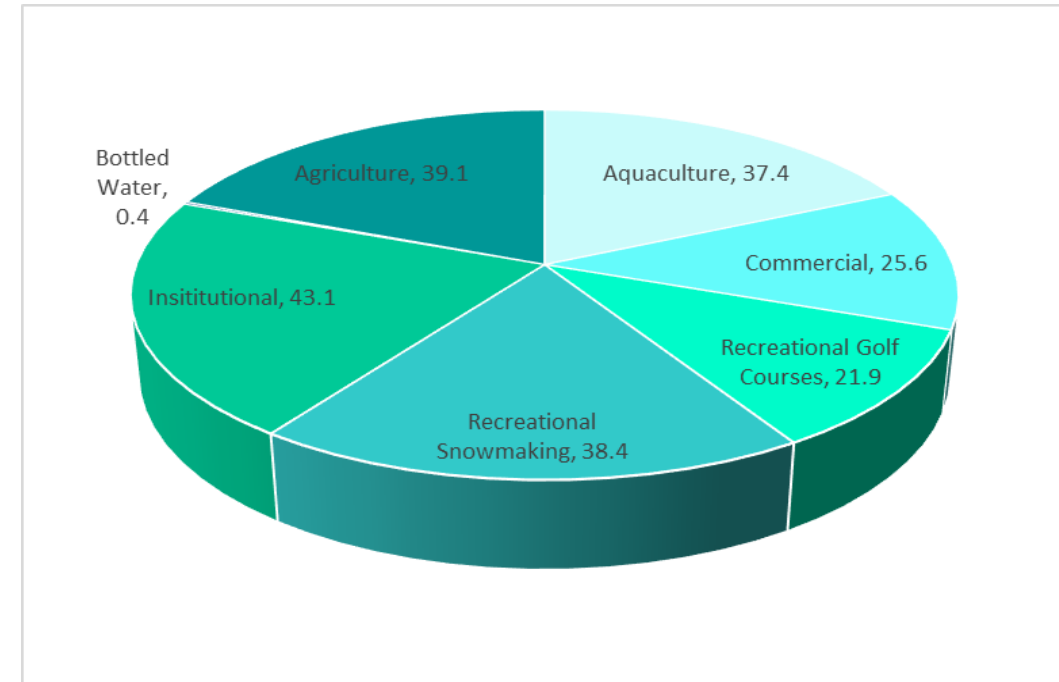

Usage Categorized as "Other"