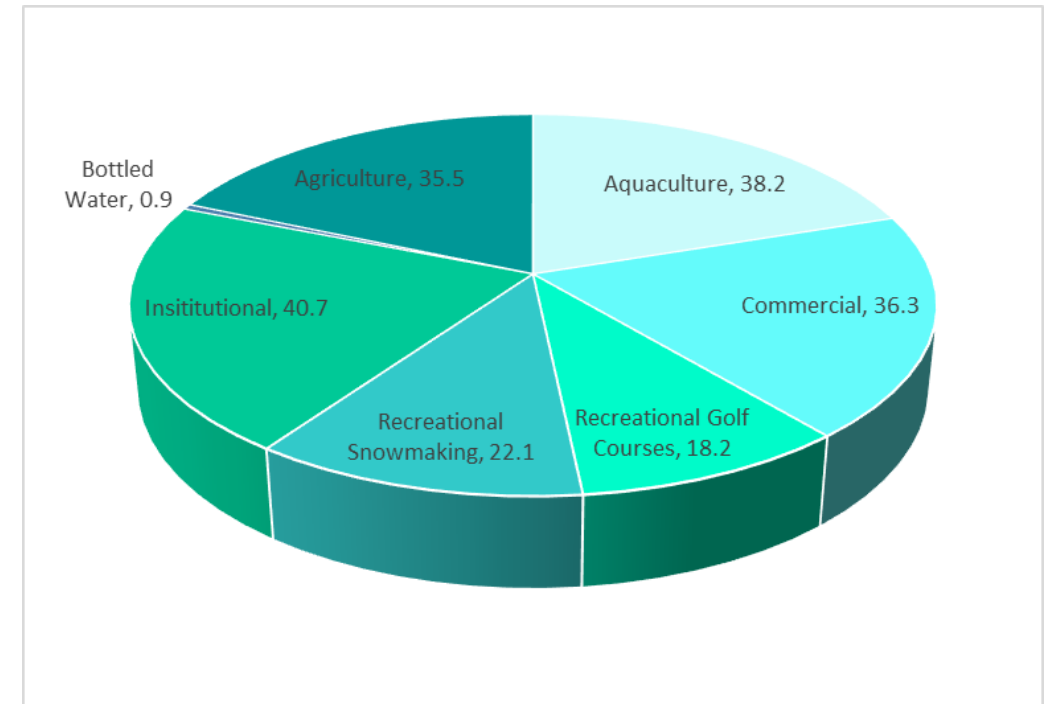

Total Water Use by Category in New York State*, 2023

In millions of gallons per day

*excludes Nassau & Suffolk Counties

Overall Usage

Usage Categorized as "Other"

Usage based on water withdrawal reporting submitted as per requirements of Environmental Conservation Law, Title 15, Water Supply and Part 601 Regulations: Water Withdrawal Permitting, Reporting and Registration. NYS Department of Environmental Conservation, Division of Water