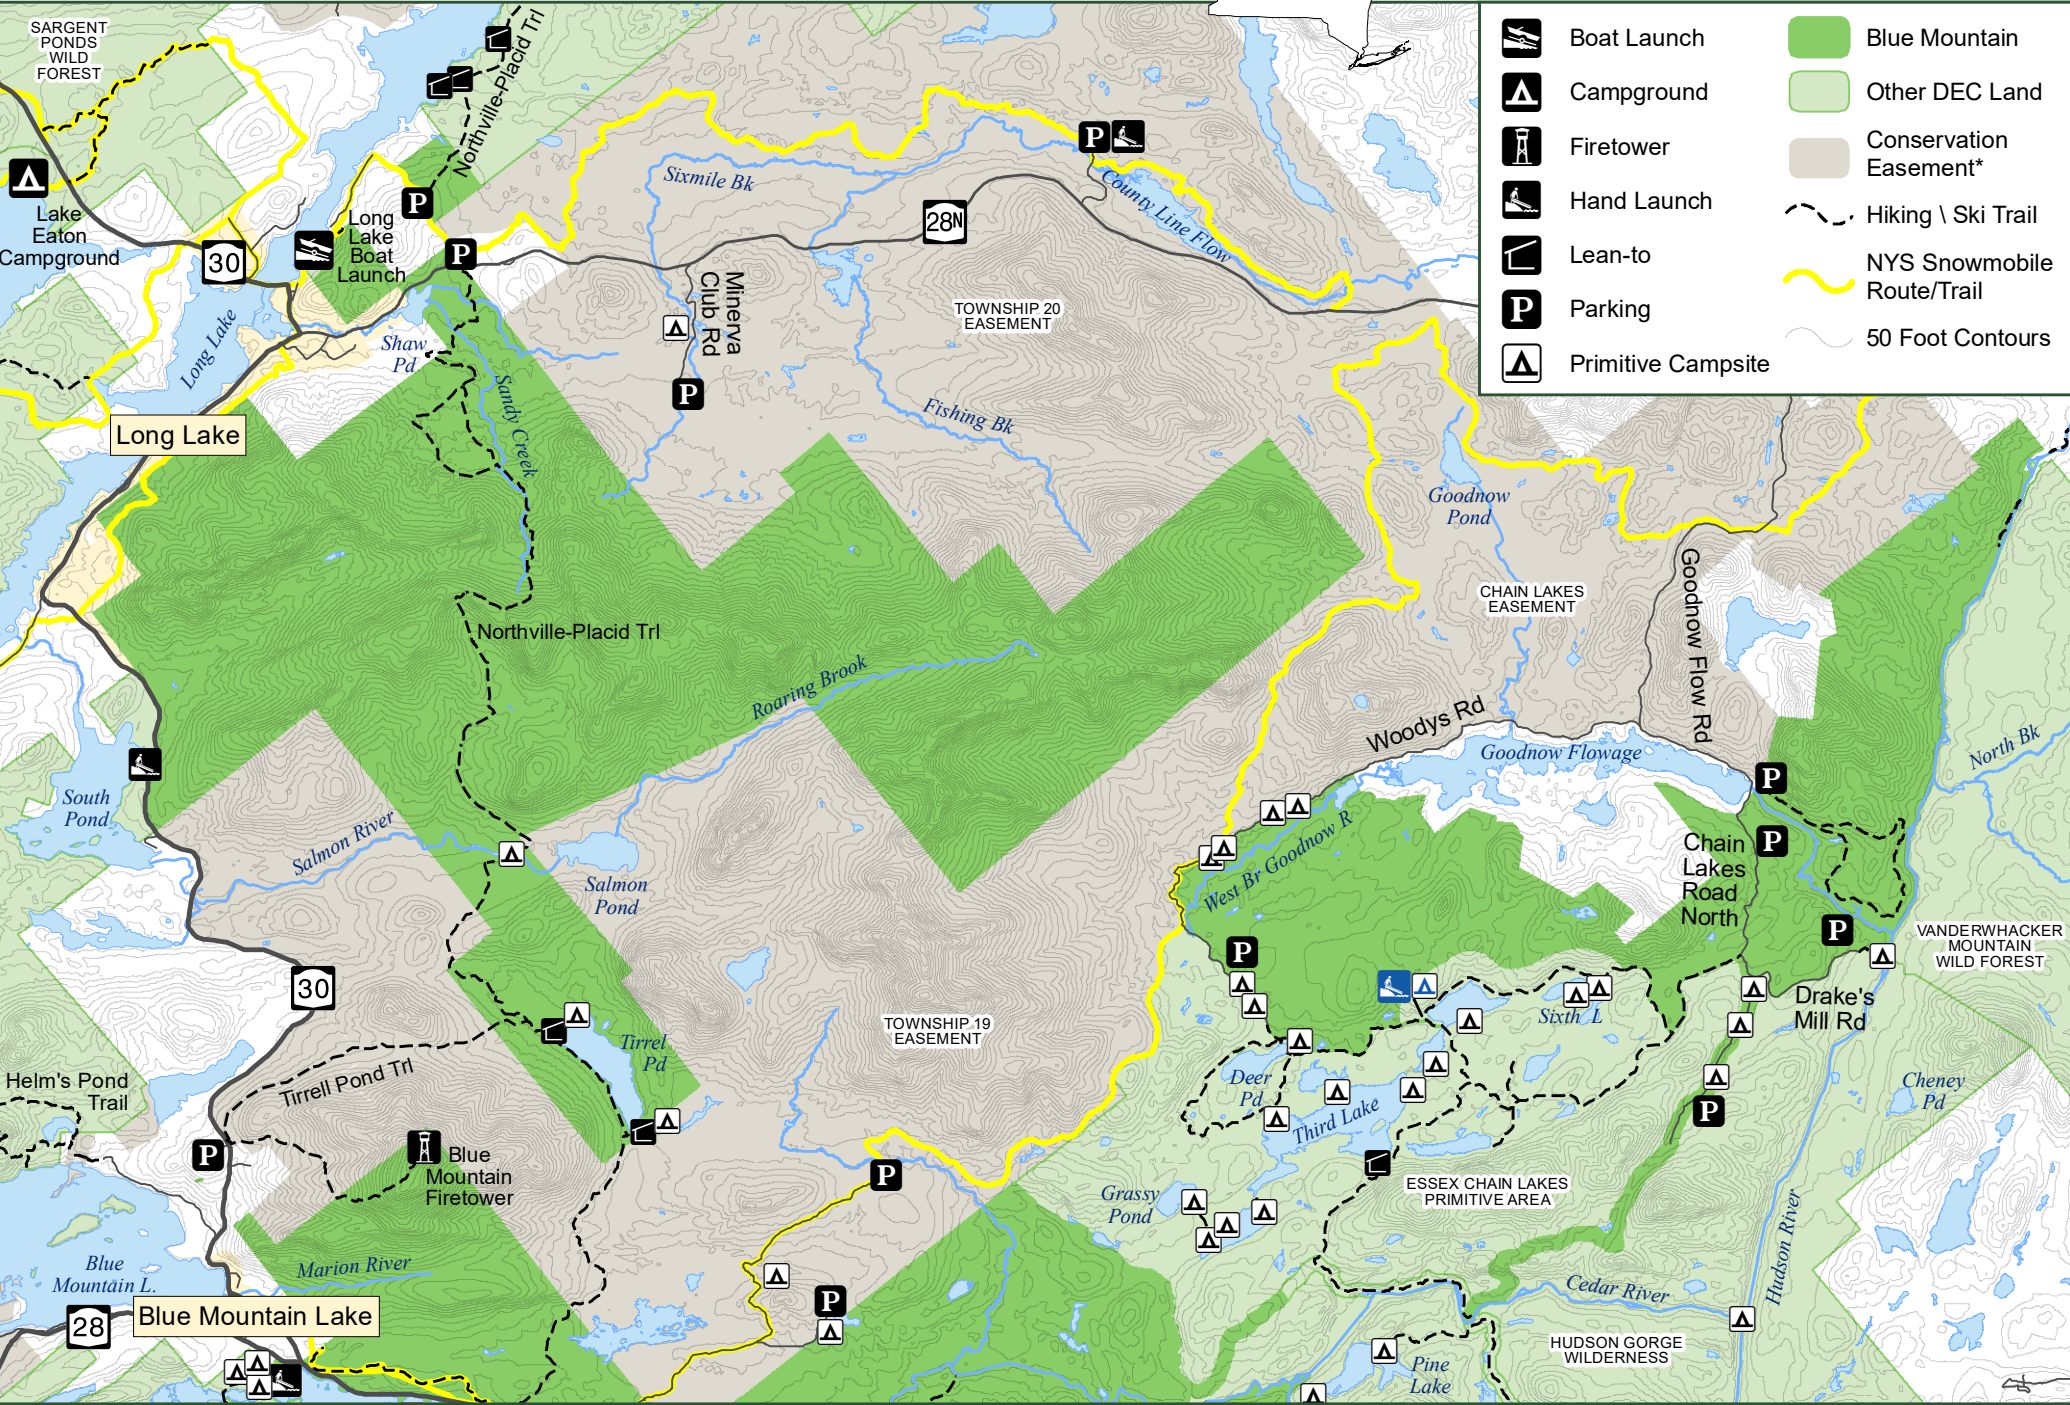

Blue Mountain Wild Forest - North

	Boat Launch		Blue Mountain
	Campground		Other DEC Land
	Firetower		Conservation Easement*
	Hand Launch		Hiking \ Ski Trail
	Lean-to		NYS Snowmobile Route/Trail
	Parking		50 Foot Contours
	Primitive Campsite		