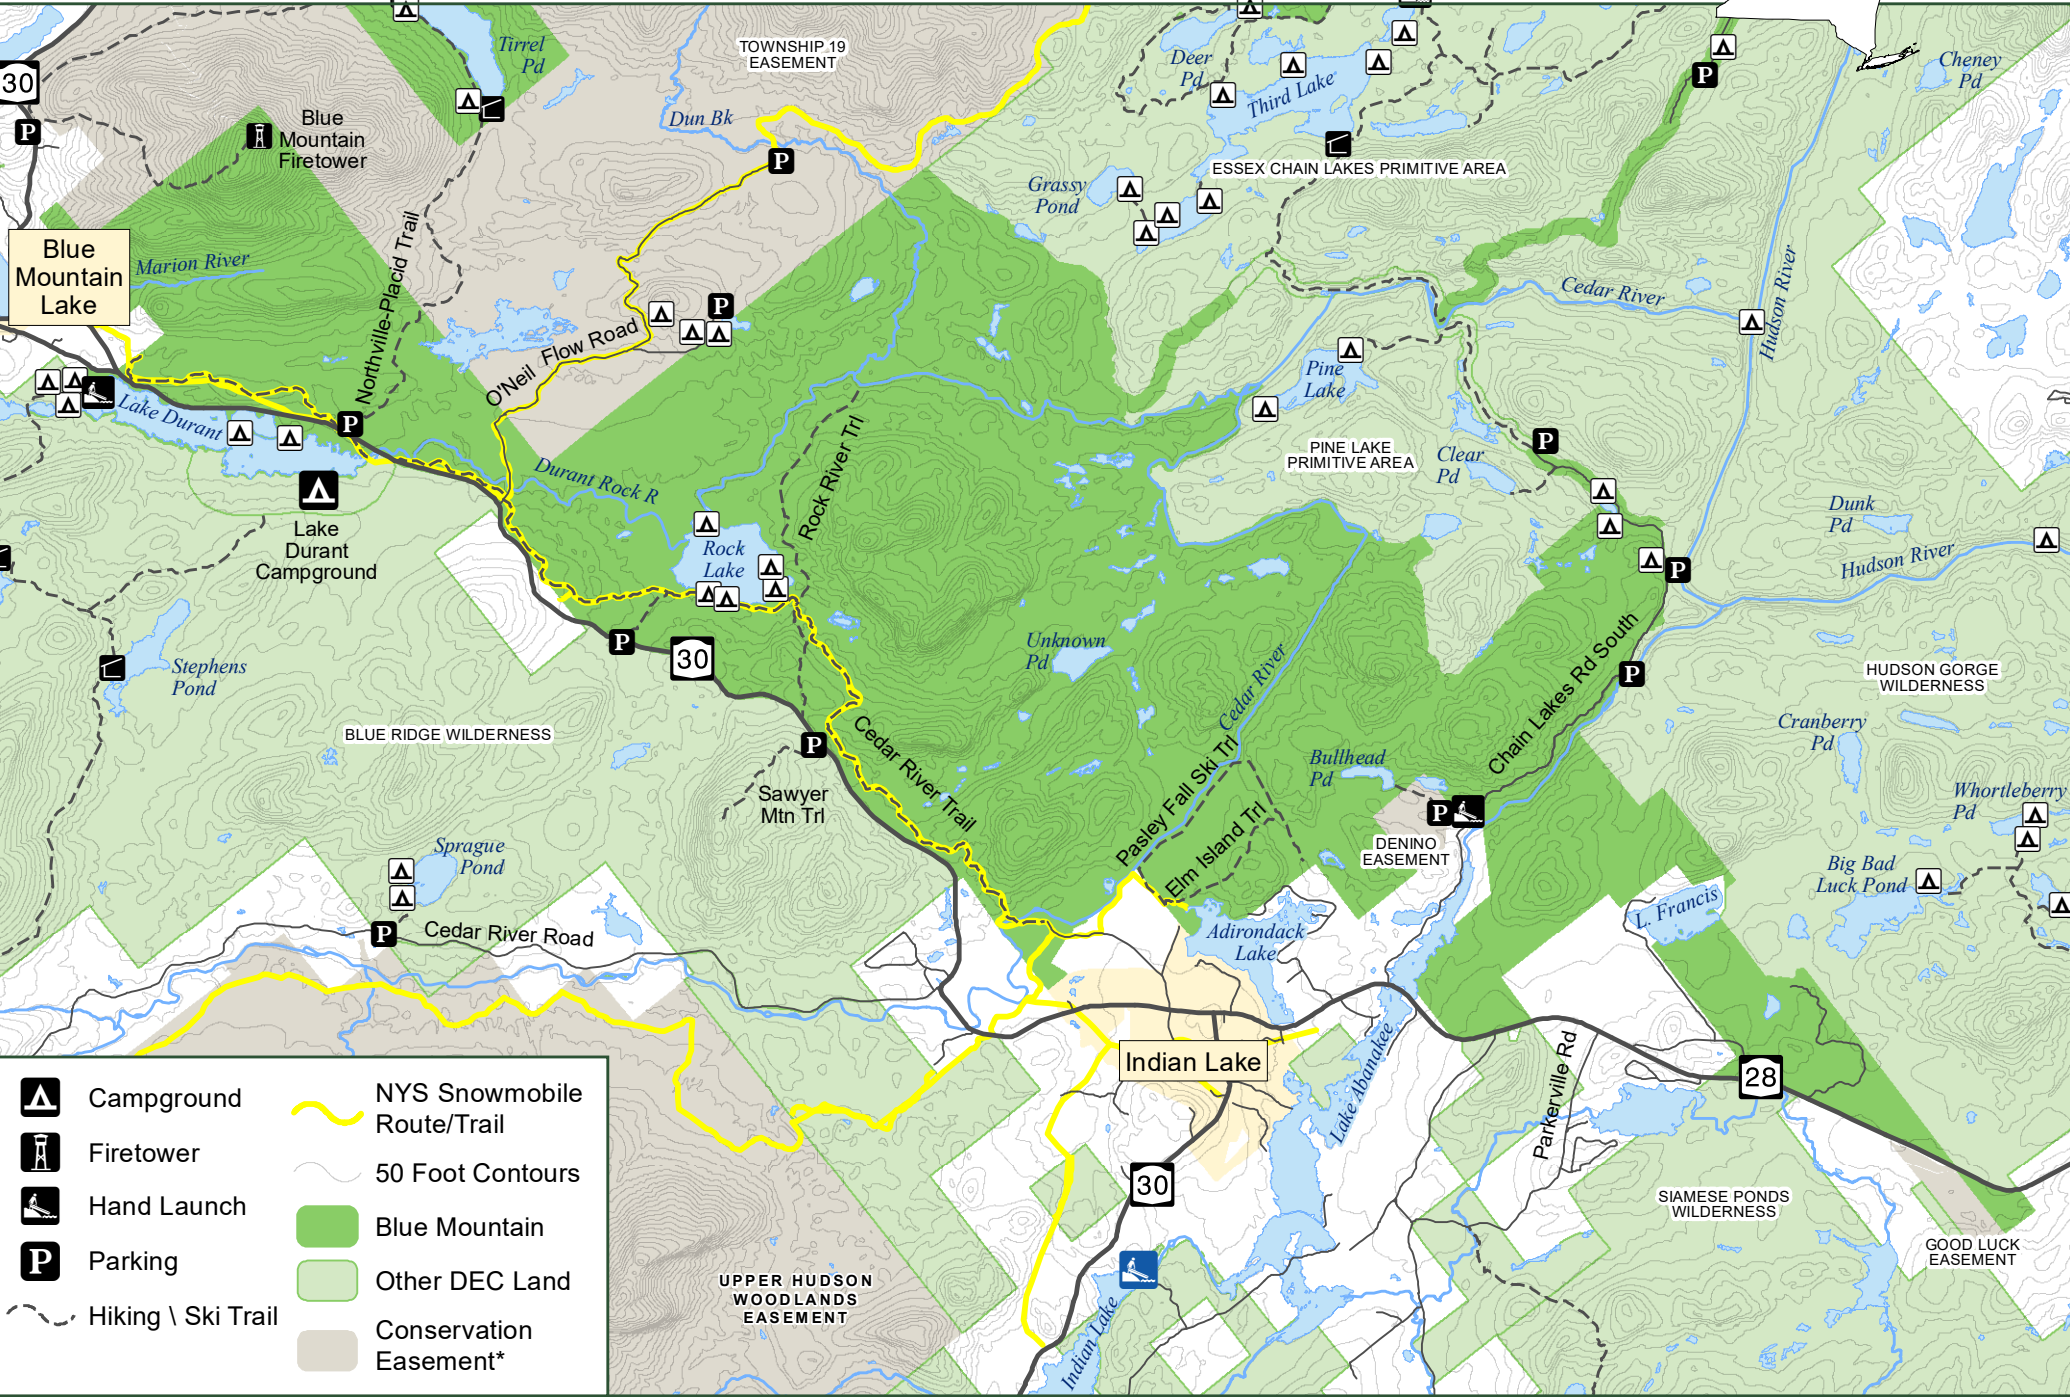

Blue Mountain Wild Forest - South

- Campground
- Firetower
- Hand Launch
- Parking
- Hiking \ Ski Trail
- NYS Snowmobile Route/Trail
- 50 Foot Contours
- Blue Mountain
- Other DEC Land
- Conservation Easement*