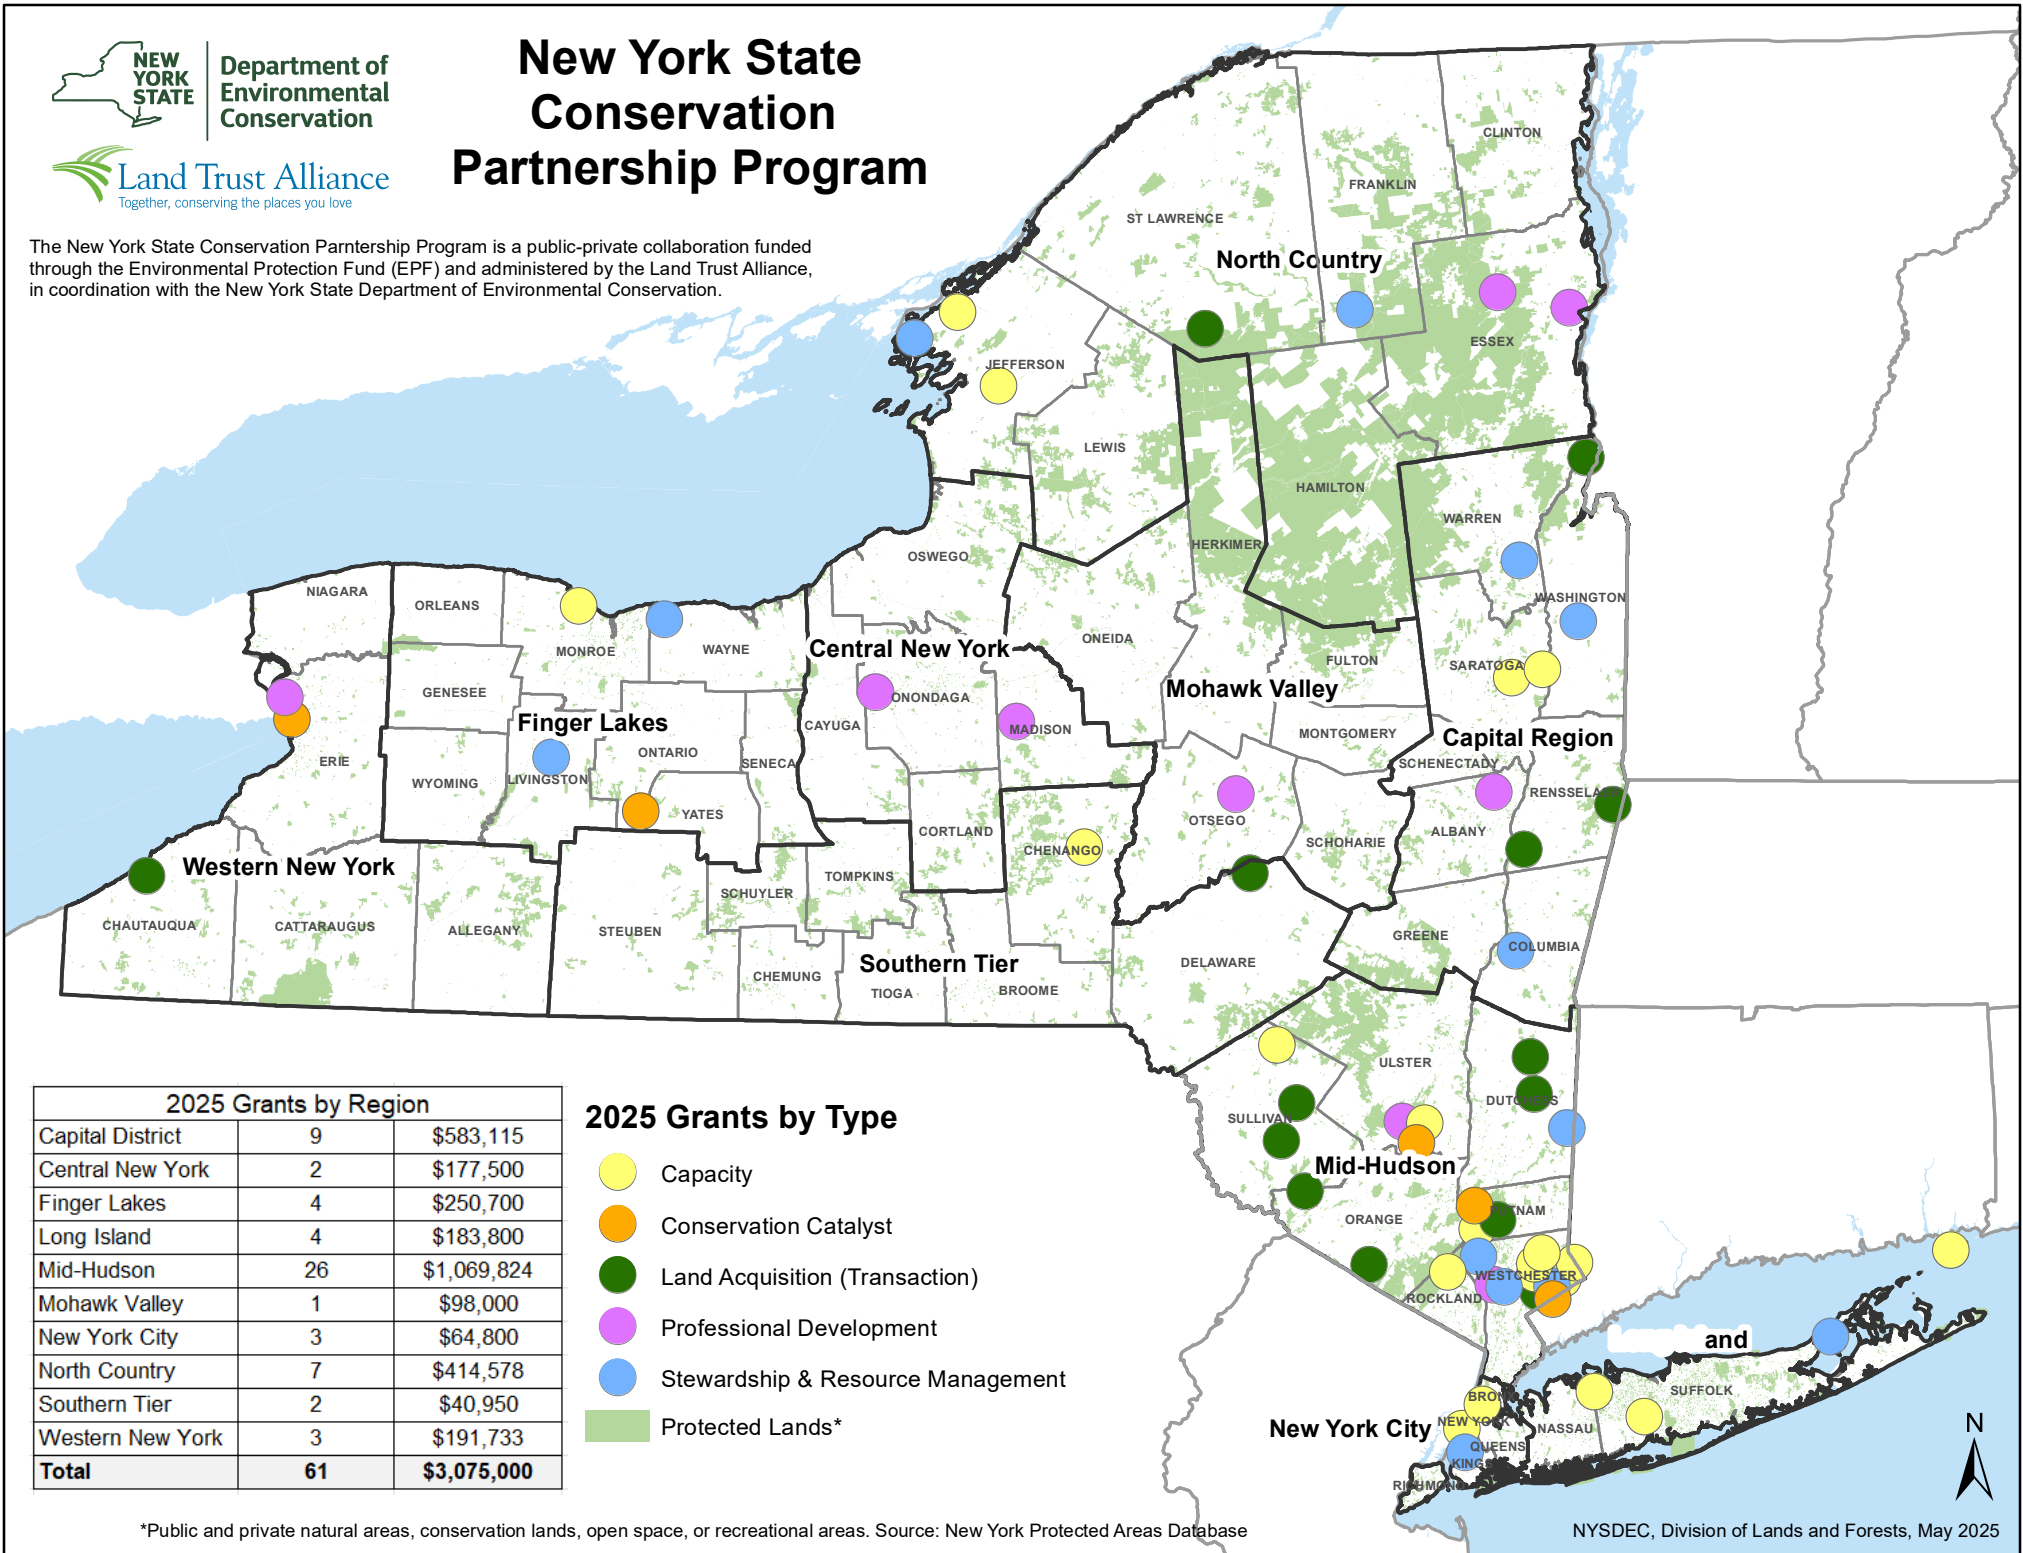

Department of  
Environmental  
Conservation

# New York State Conservation Partnership Program

The New York State Conservation Partnership Program is a public-private collaboration funded through the Environmental Protection Fund (EPF) and administered by the Land Trust Alliance, in coordination with the New York State Department of Environmental Conservation.

\*Public and private natural areas, conservation lands, open space, or recreational areas. Source: New York Protected Areas Database