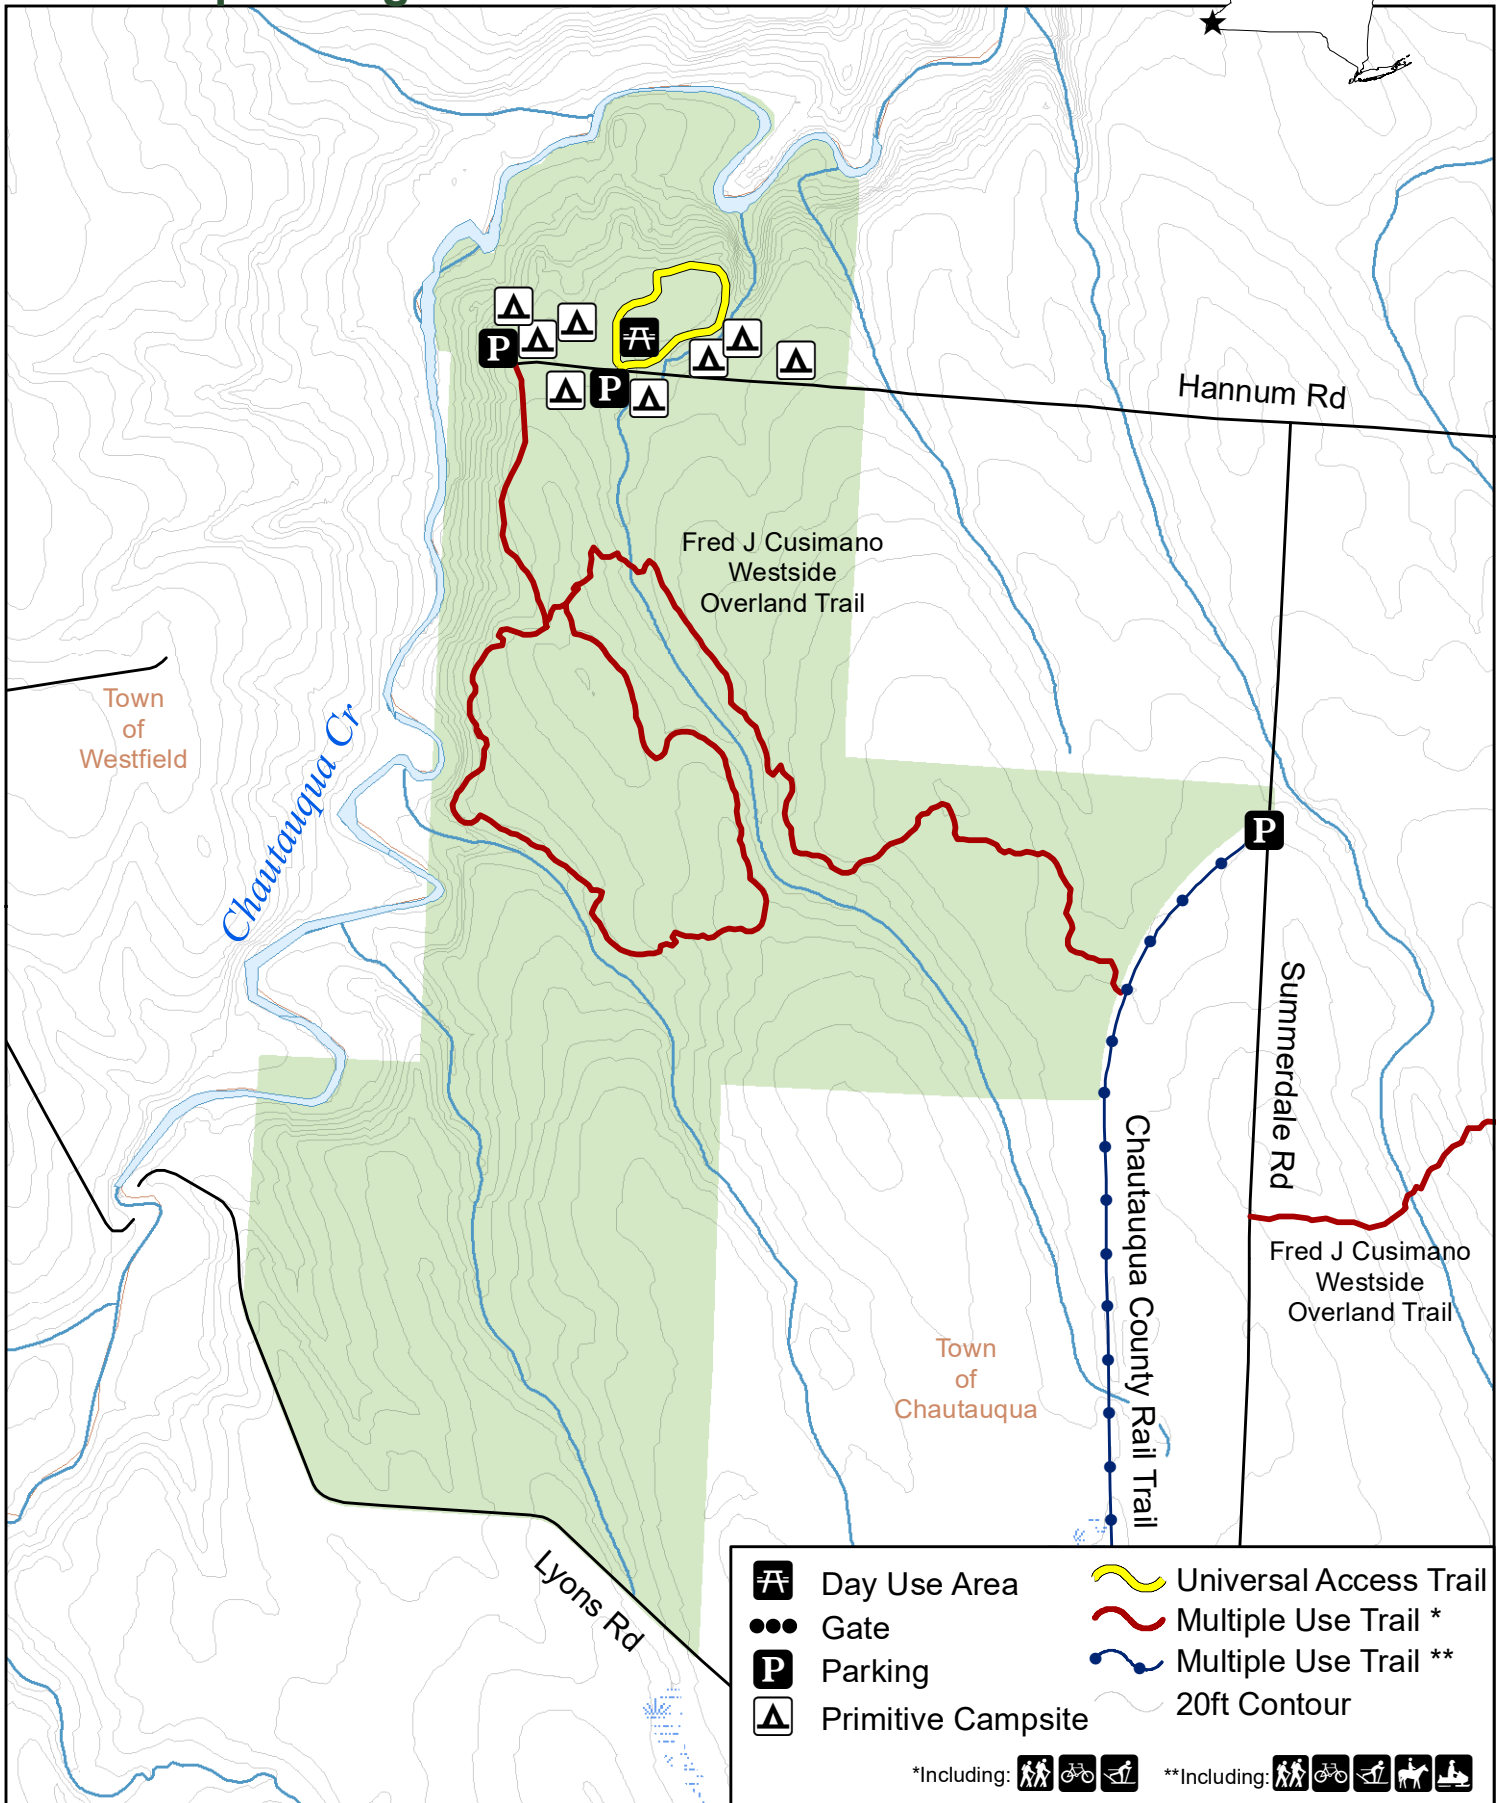

# Chautauqua Gorge State Forest

	Day Use Area		Universal Access Trail
	Gate		Multiple Use Trail *
	Parking		Multiple Use Trail **
	Primitive Campsite		20ft Contour

\*Including: \*\*Including: