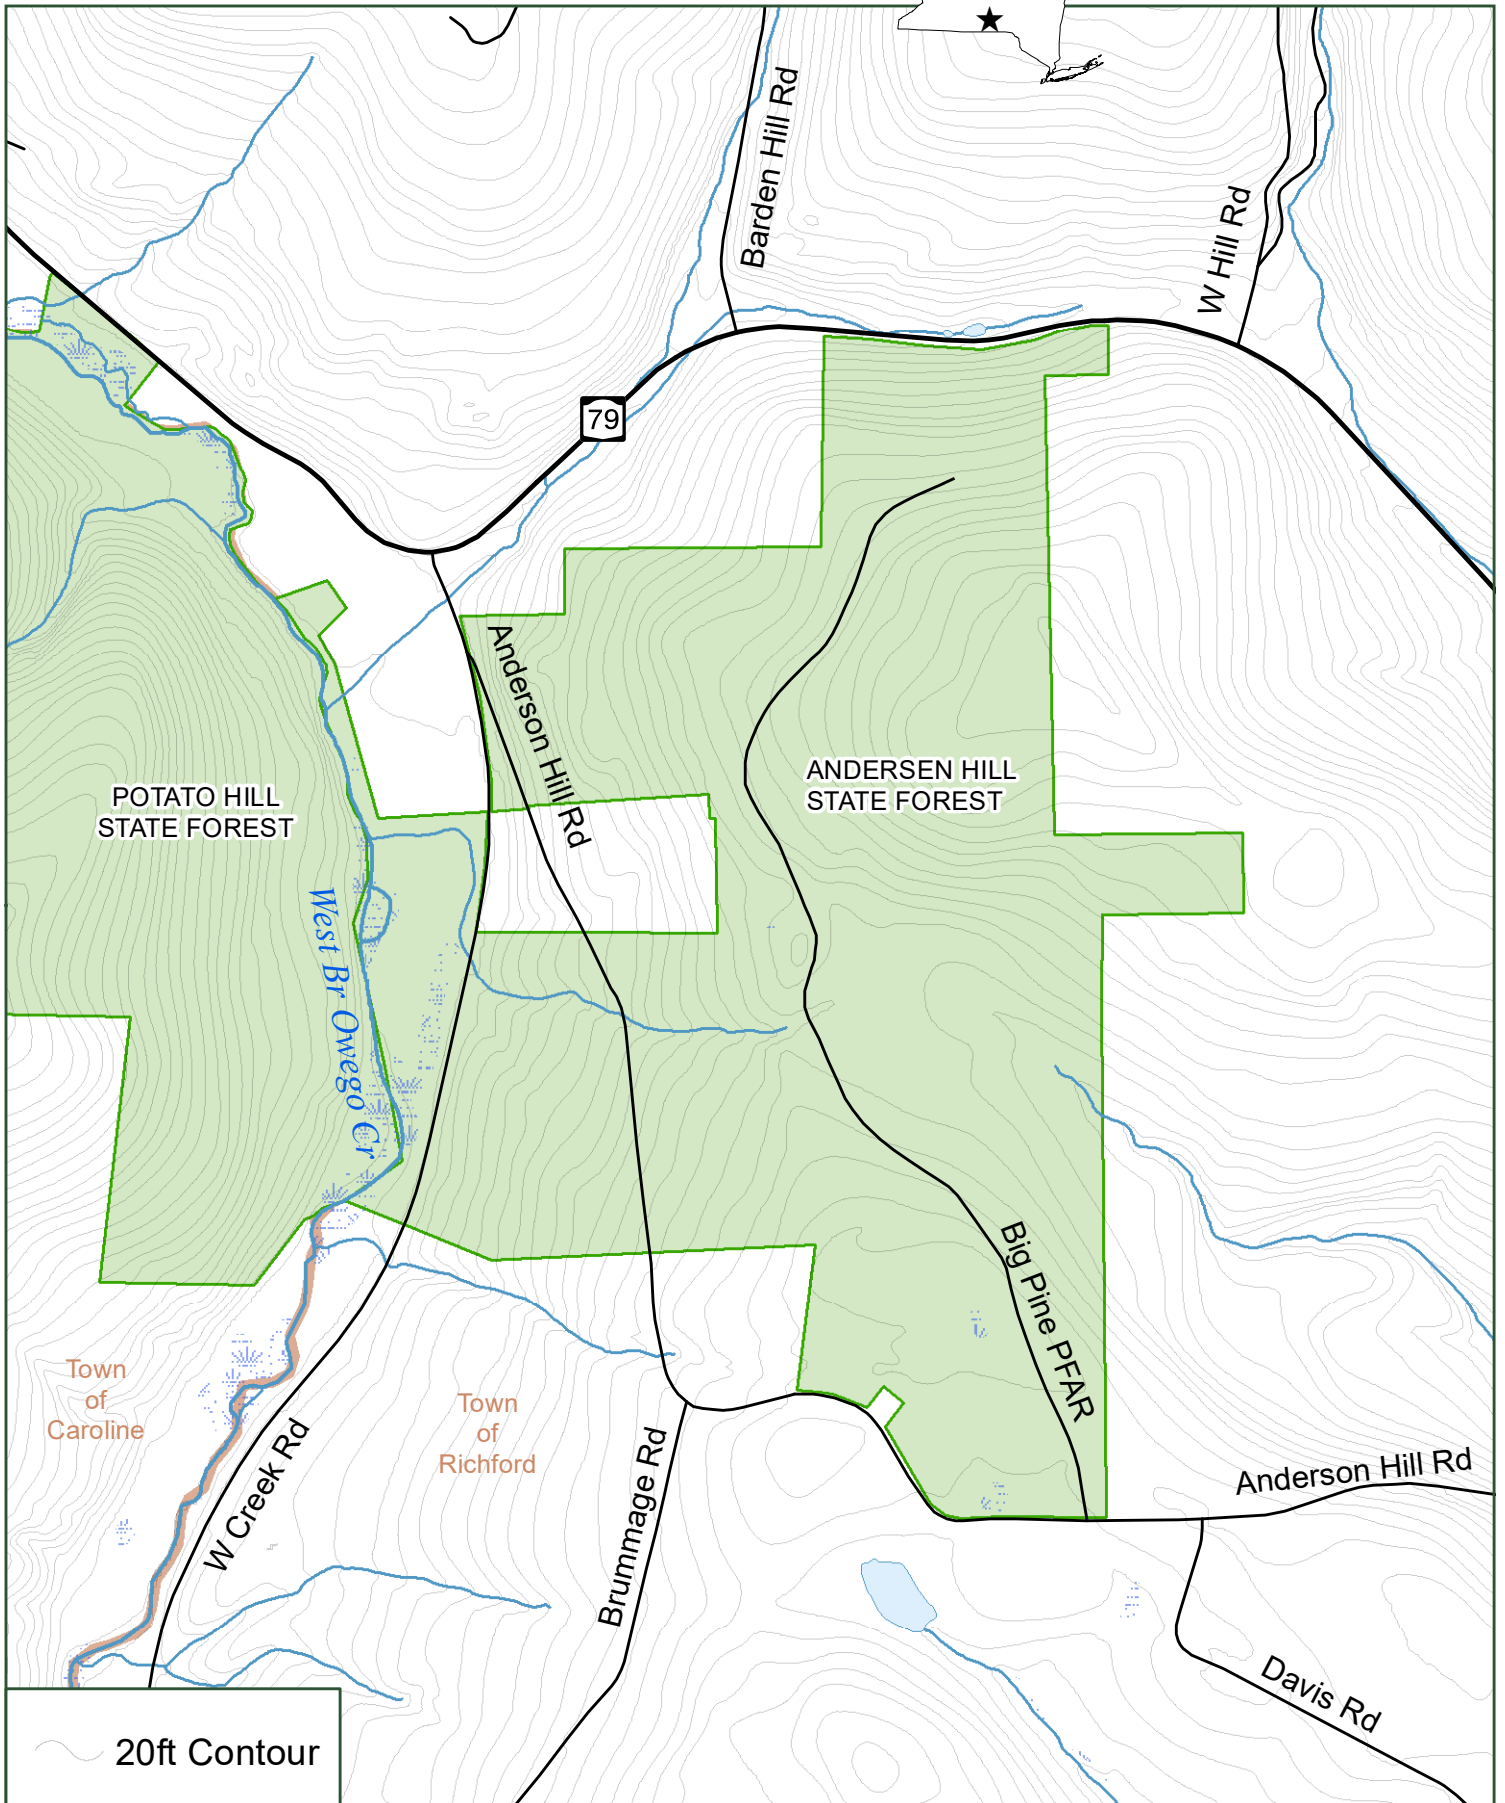

Andersen Hill State Forest

20ft Contour

Department of Environmental Conservation

Tioga County