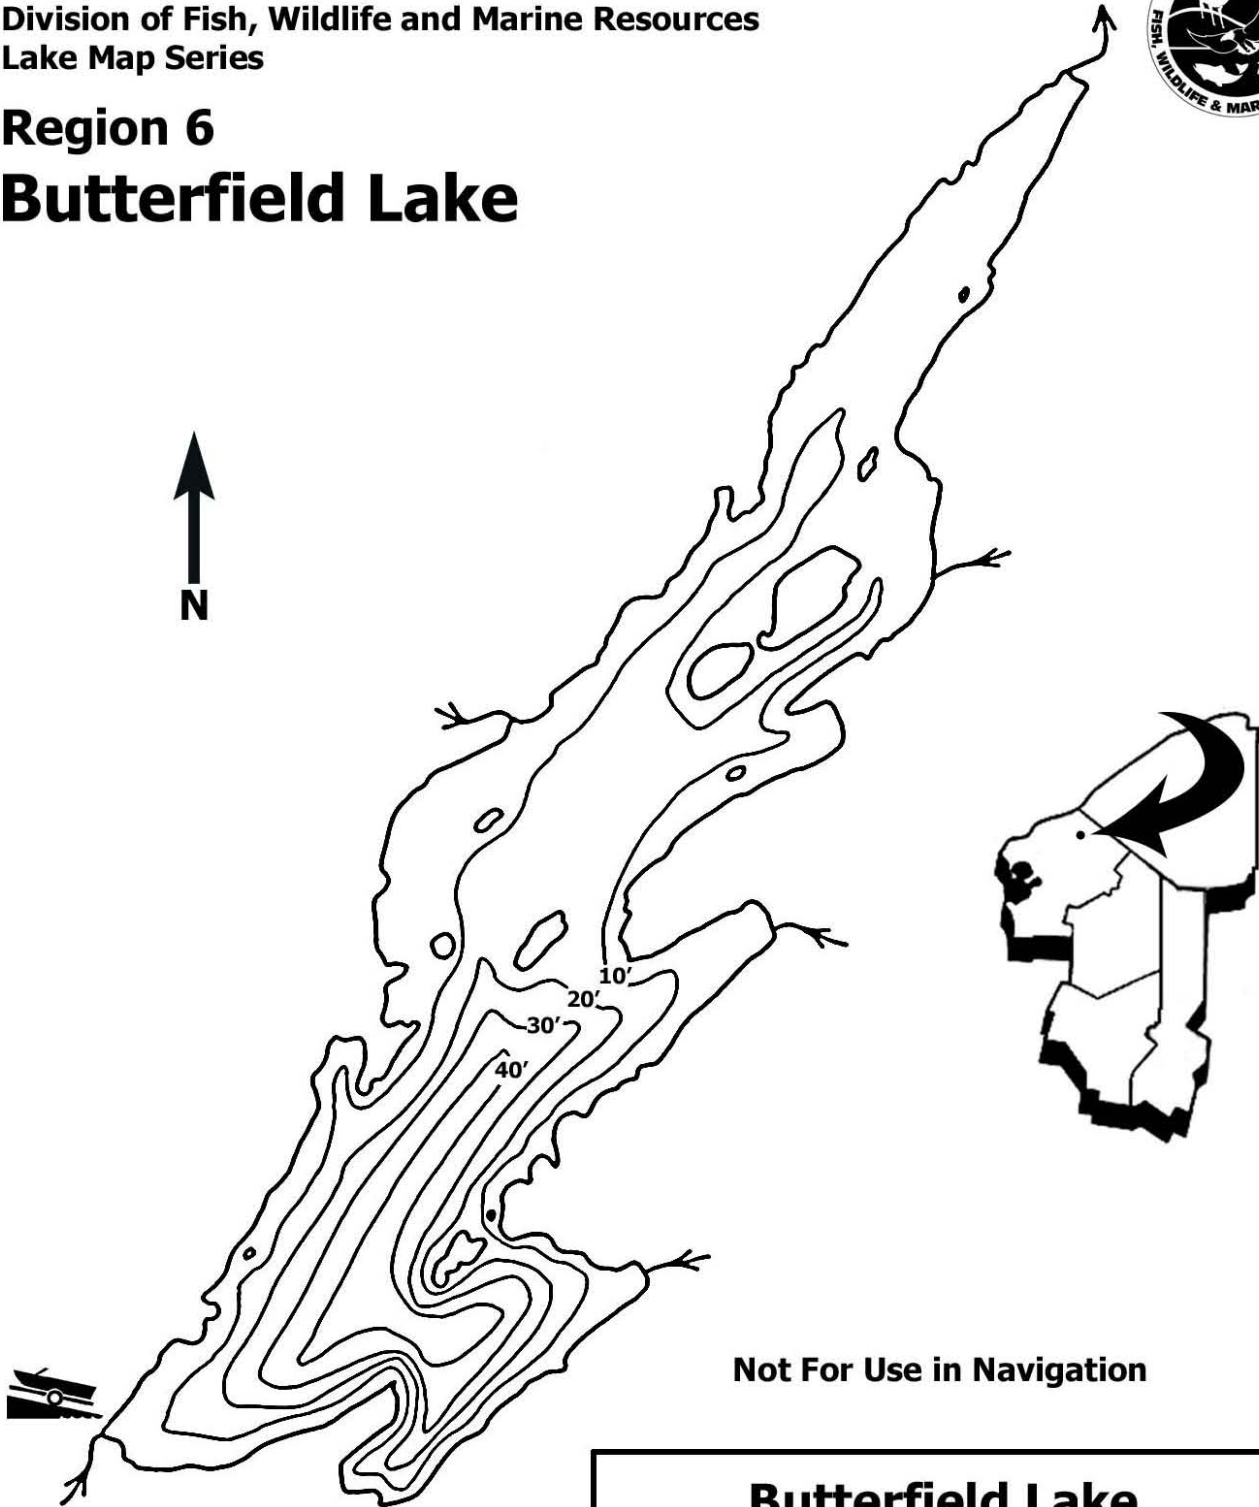

New York State Department of Environmental Conservation
Division of Fish, Wildlife and Marine Resources
Lake Map Series

Region 6 Butterfield Lake

Not For Use in Navigation

Butterfield Lake

County: Jefferson

Town: Alexandria

Surface Area: 962 Acres

Mean Depth: 14.4ft

Fish Species Present: Largemouth Bass, Smallmouth Bass,
Northern Pike, Black Crappie, Bluegill, Brown Bullhead, Yellow Perch

Scale: 0  2,170 ft