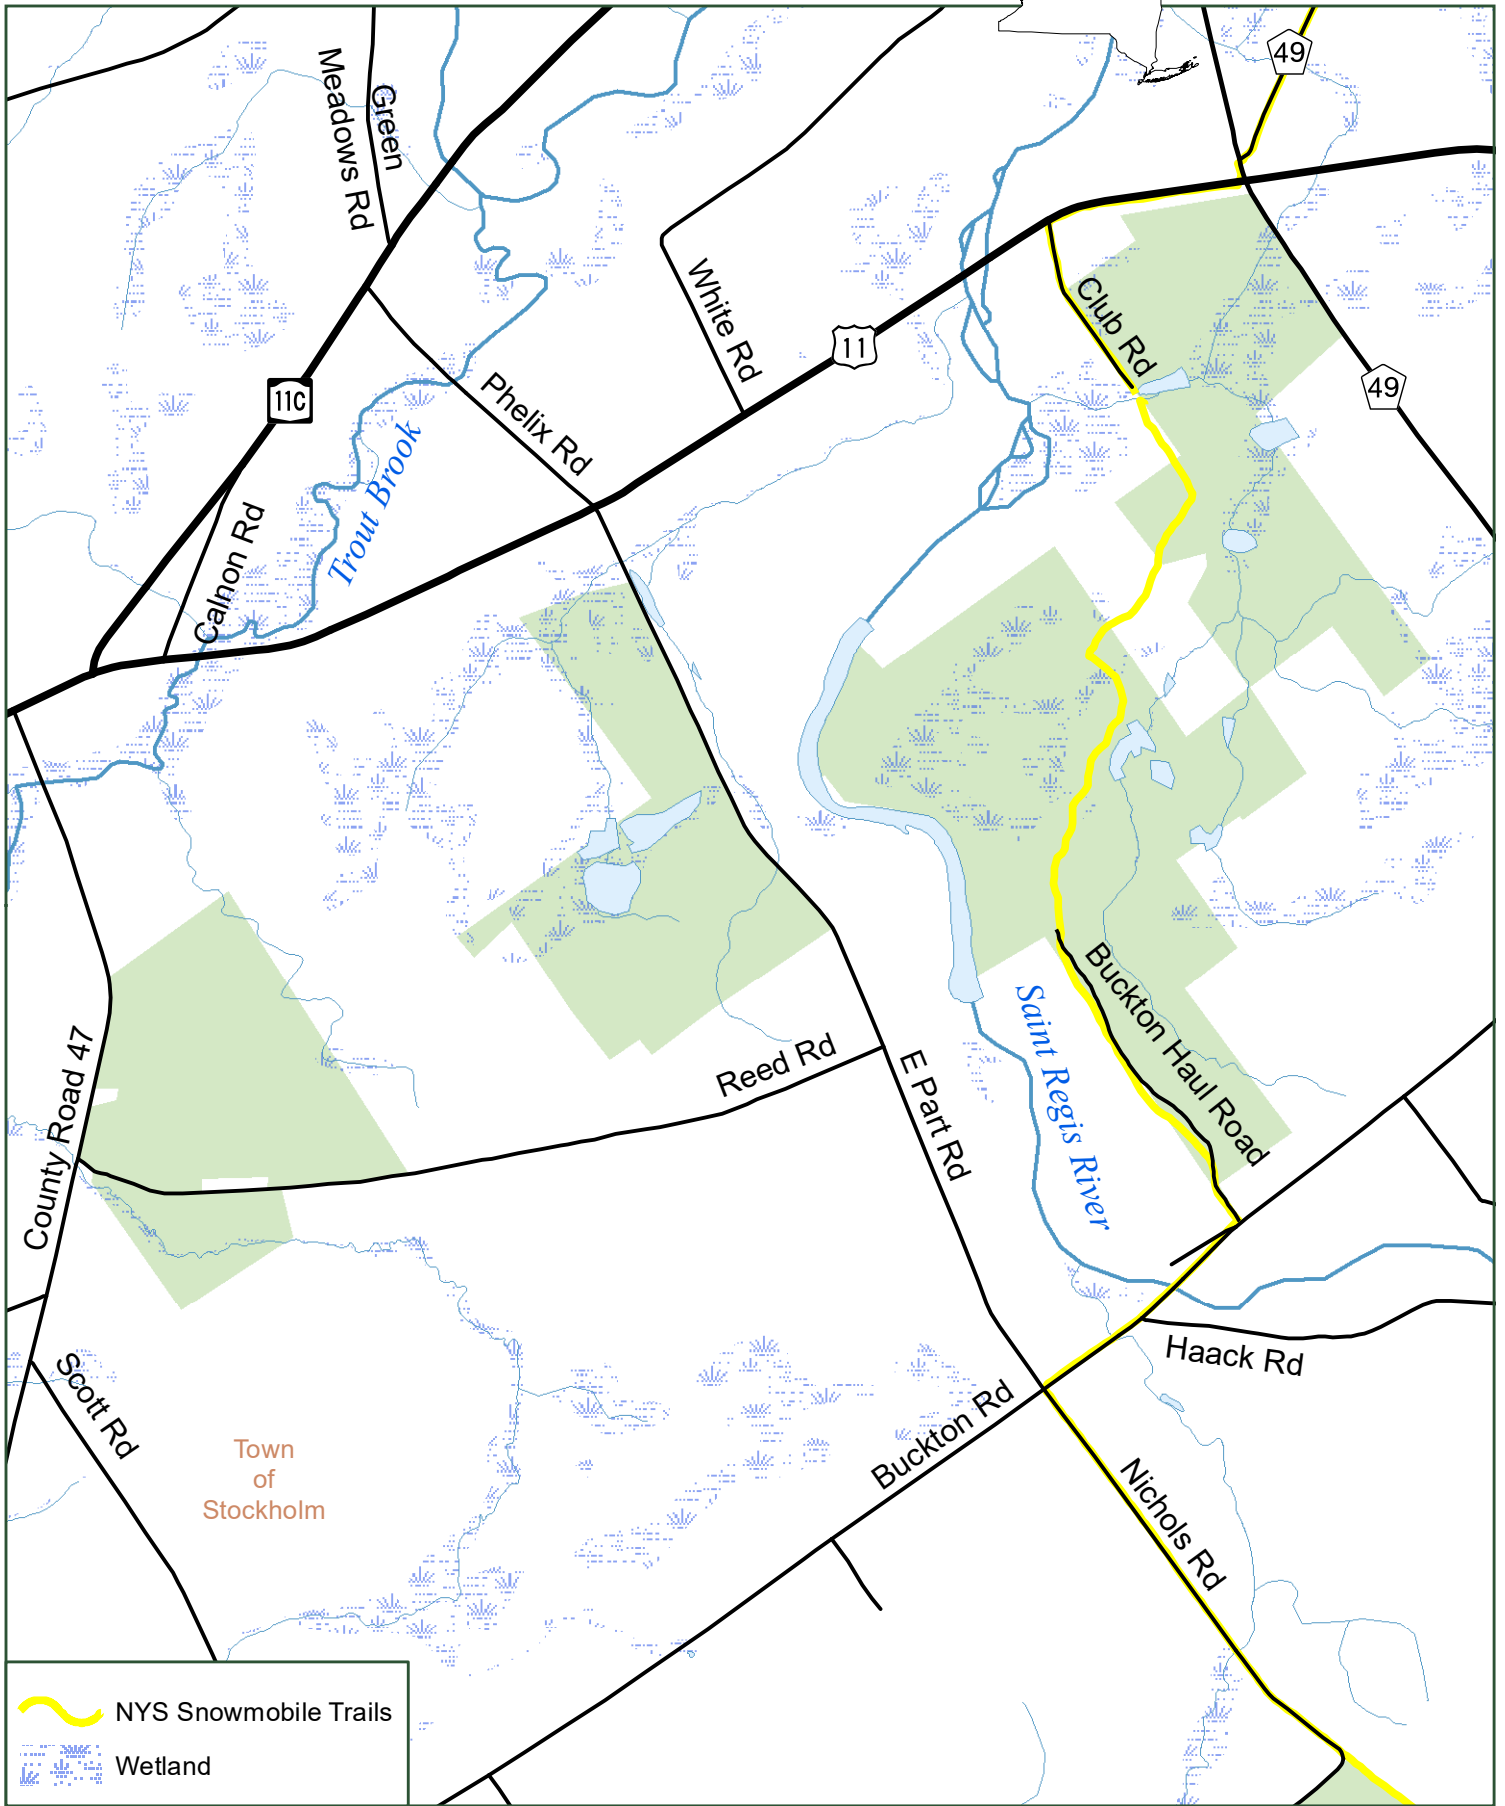

# Buckton State Forest

 NYS Snowmobile Trails  
 Wetland