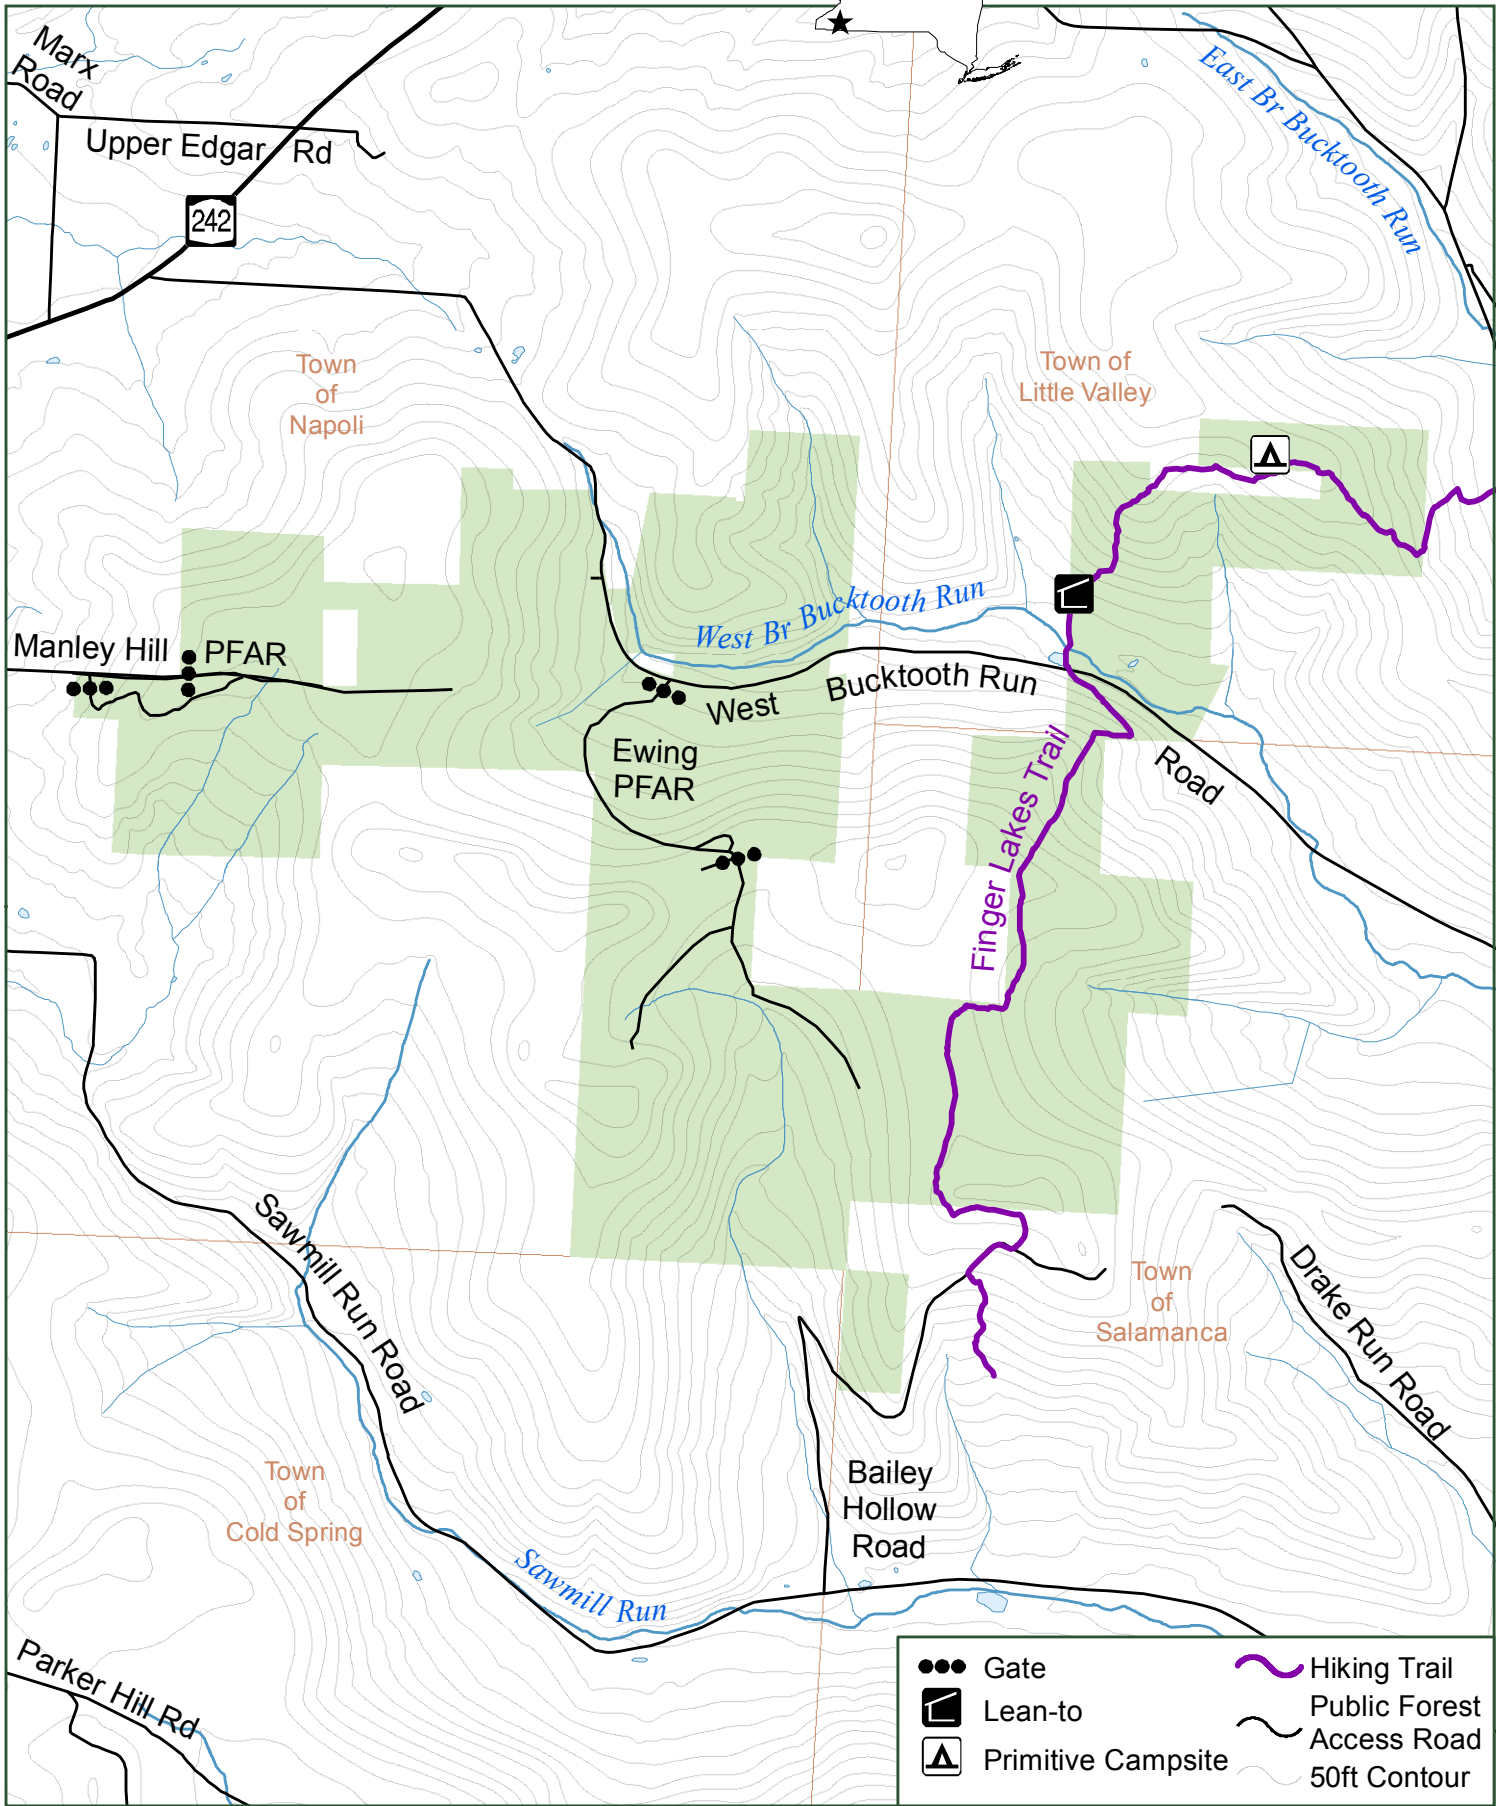

# Bucktooth State Forest

- Gate
- ▣ Lean-to
- ▲ Primitive Campsite
- ~ Hiking Trail
- ~ Public Forest Access Road
- ~ 50ft Contour