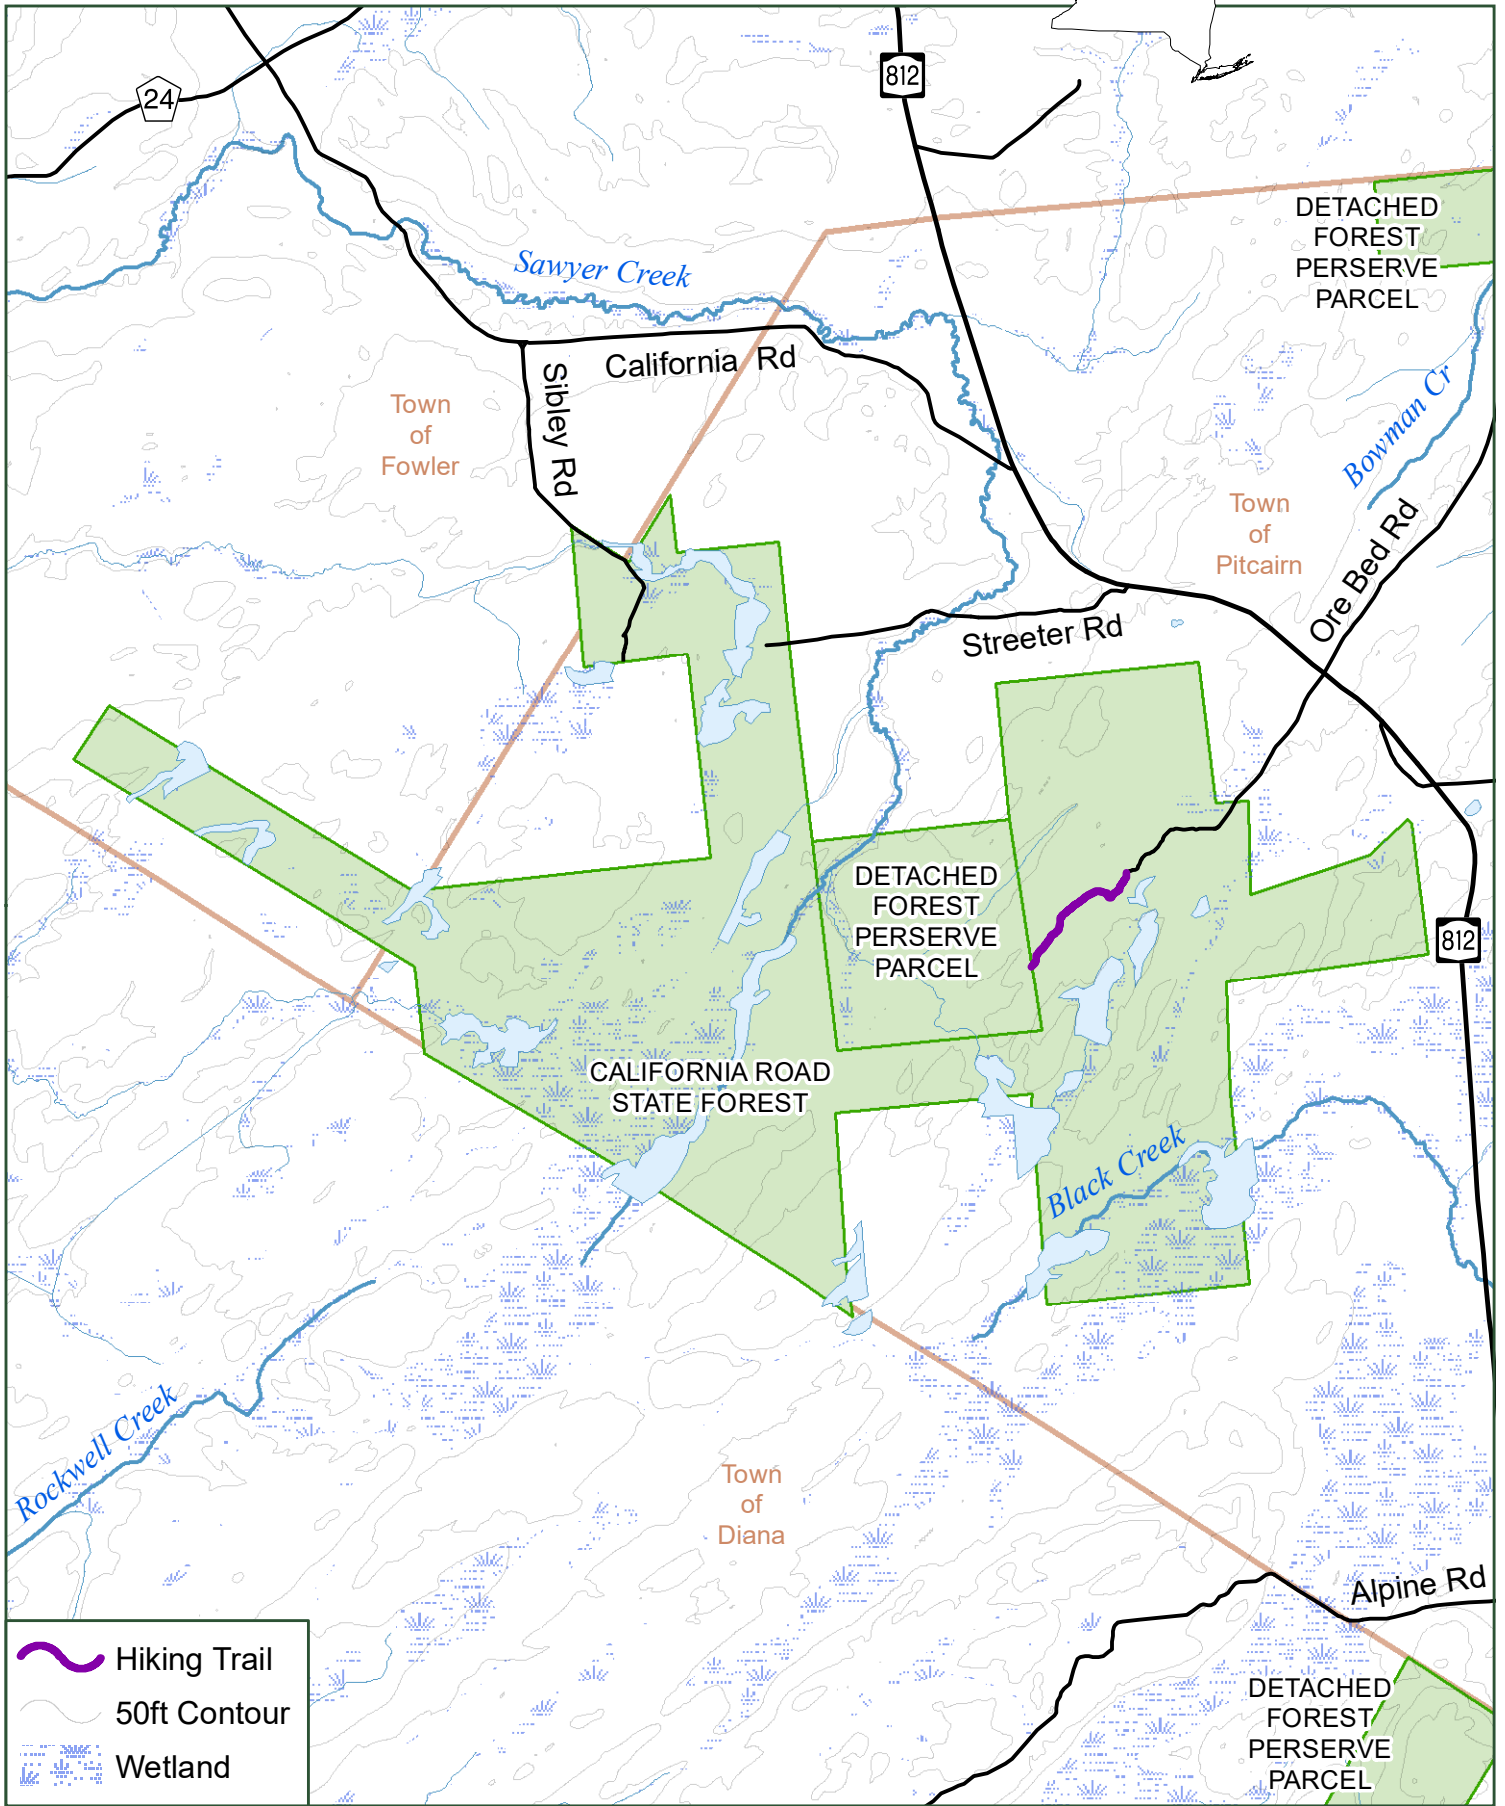

California Road State Forest

 Hiking Trail
 50ft Contour
 Wetland

Department of
Environmental
Conservation

0 0.25 0.5 1 Miles

St Lawrence County