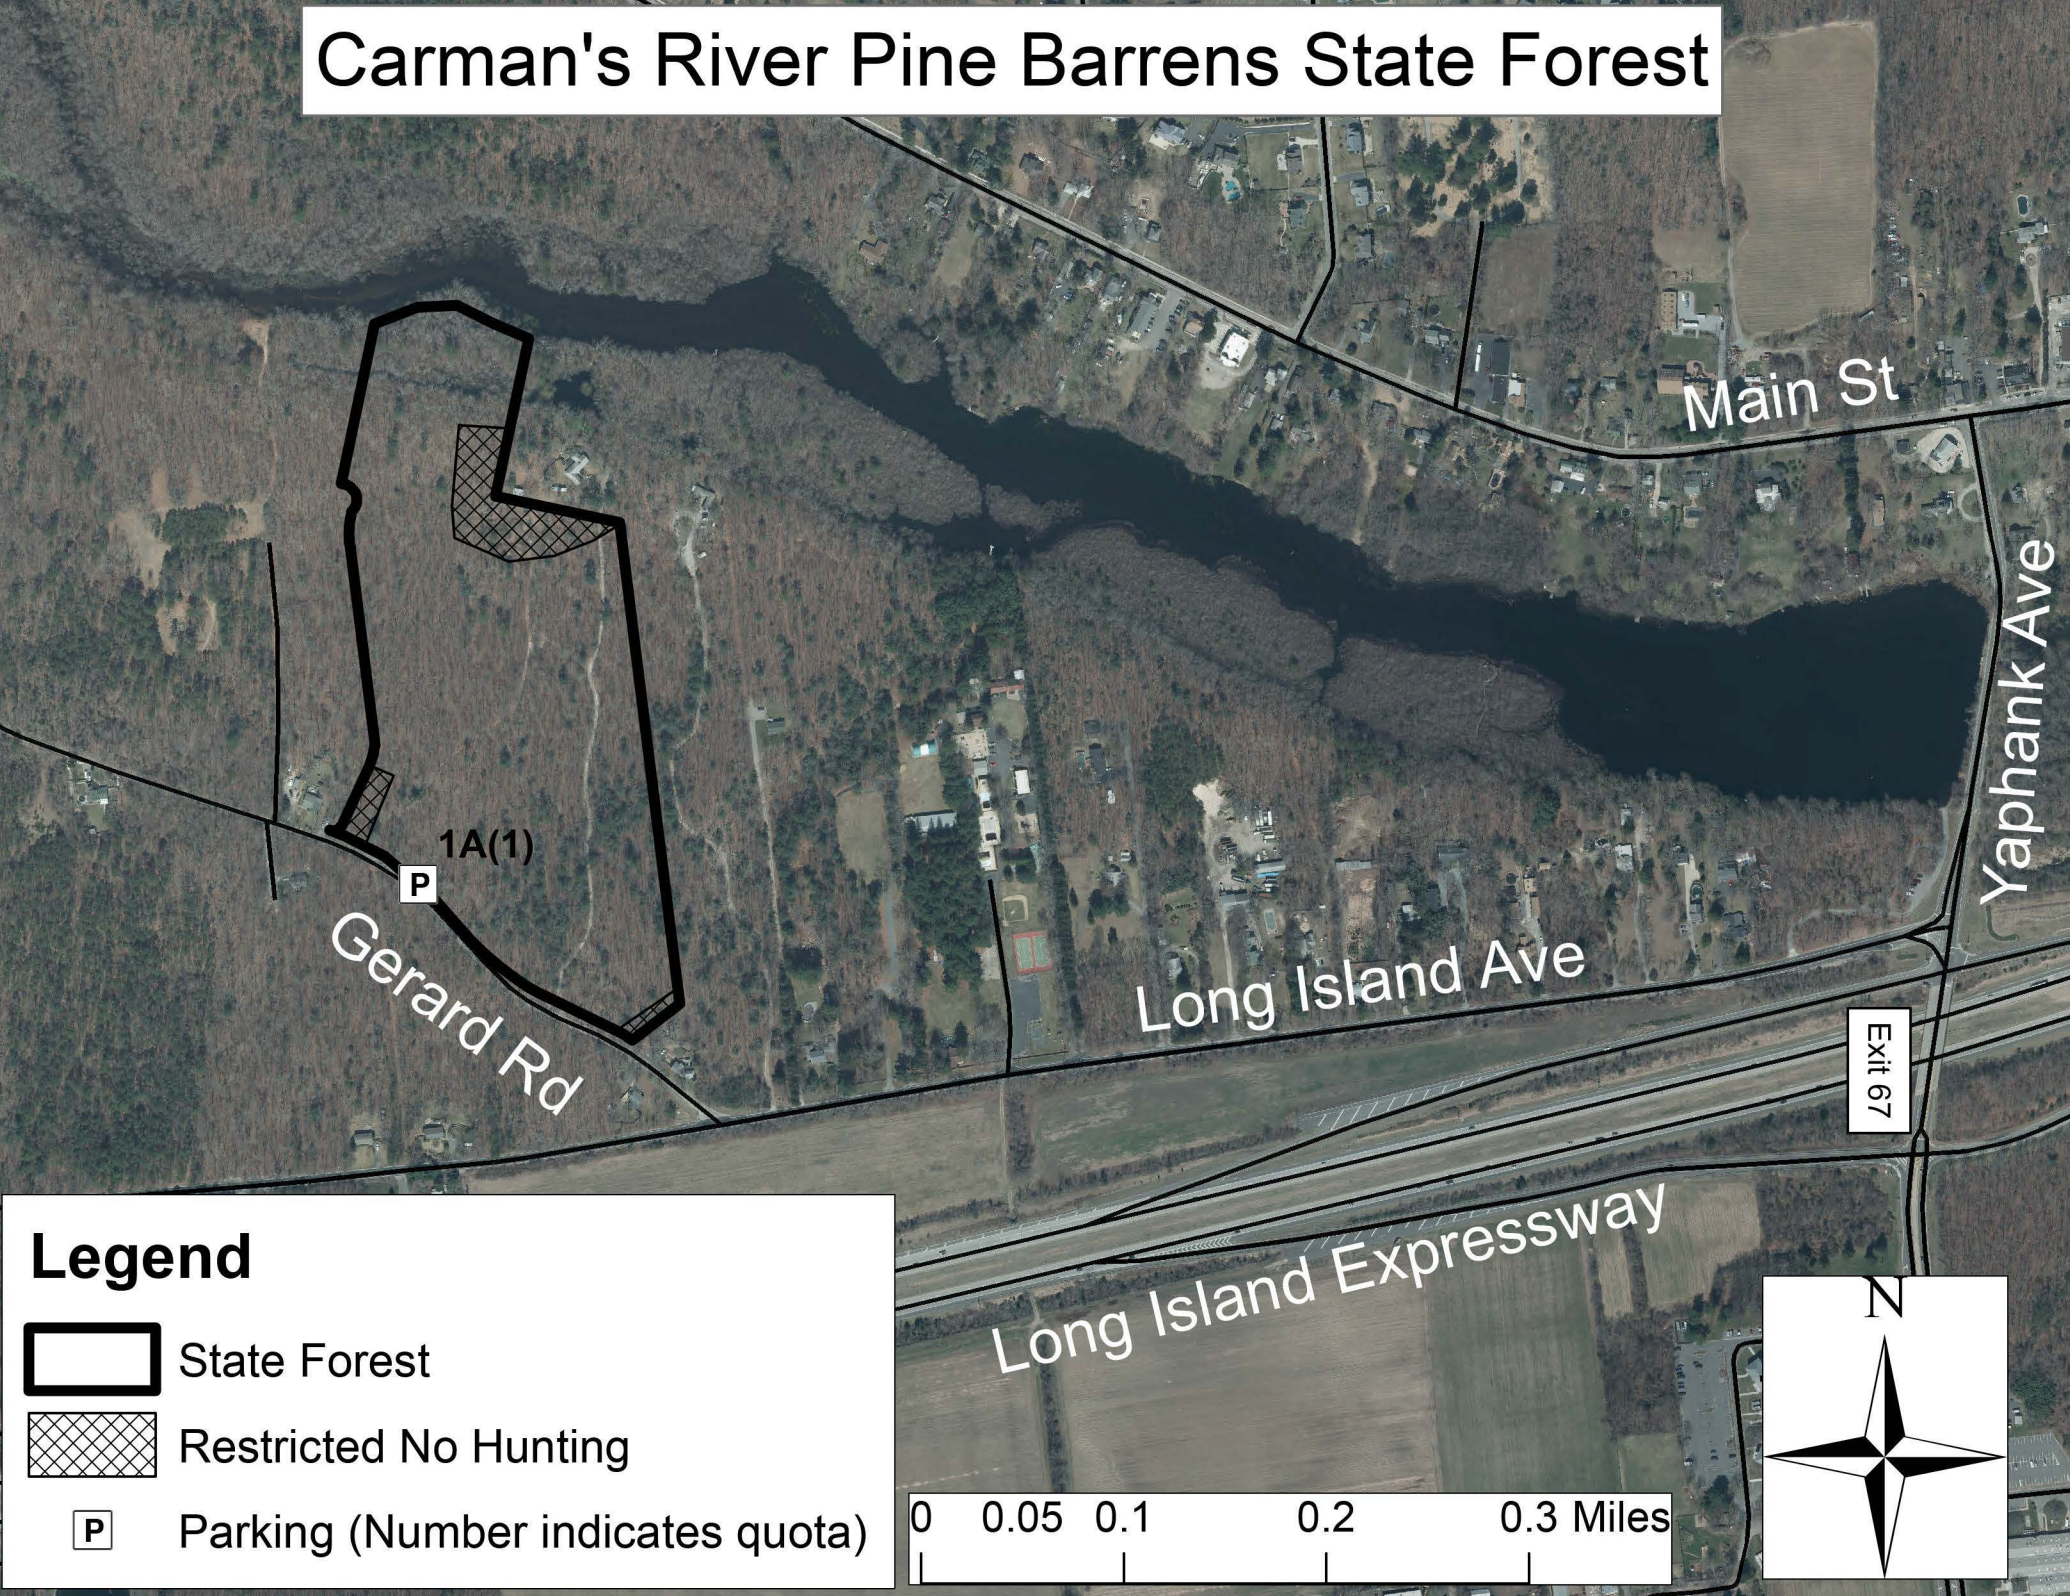

Carman's River Pine Barrens State Forest

Legend

-  State Forest
-  Restricted No Hunting
-  Parking (Number indicates quota)