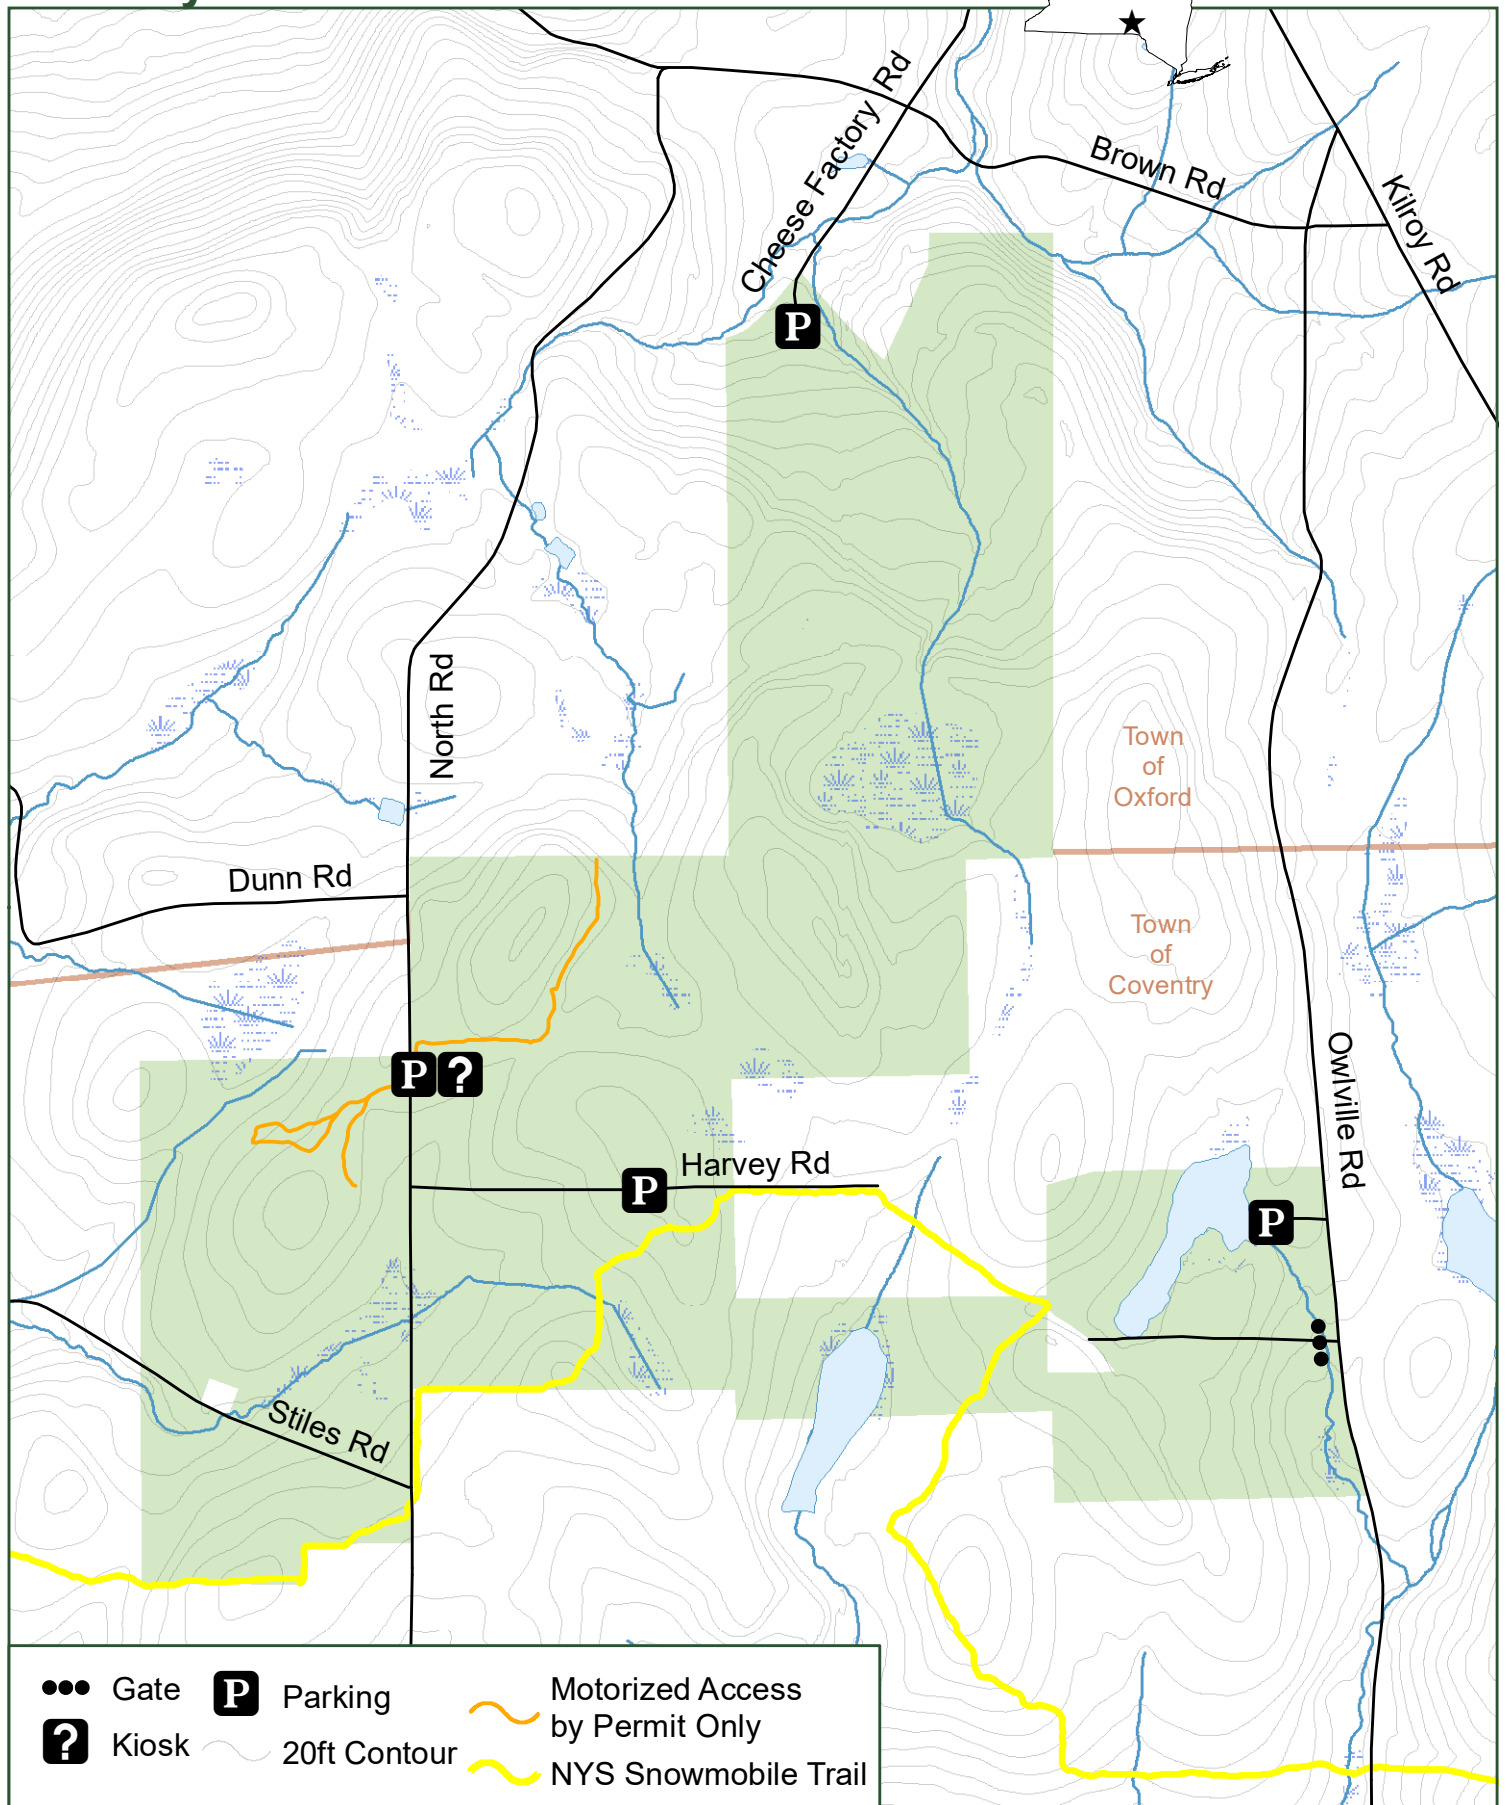

# Coventry State Forest

- Gate
- Ⓟ Parking
- Ⓡ Kiosk
- 20ft Contour
- Motorized Access by Permit Only
- NYS Snowmobile Trail

Department of Environmental Conservation

Chenango County