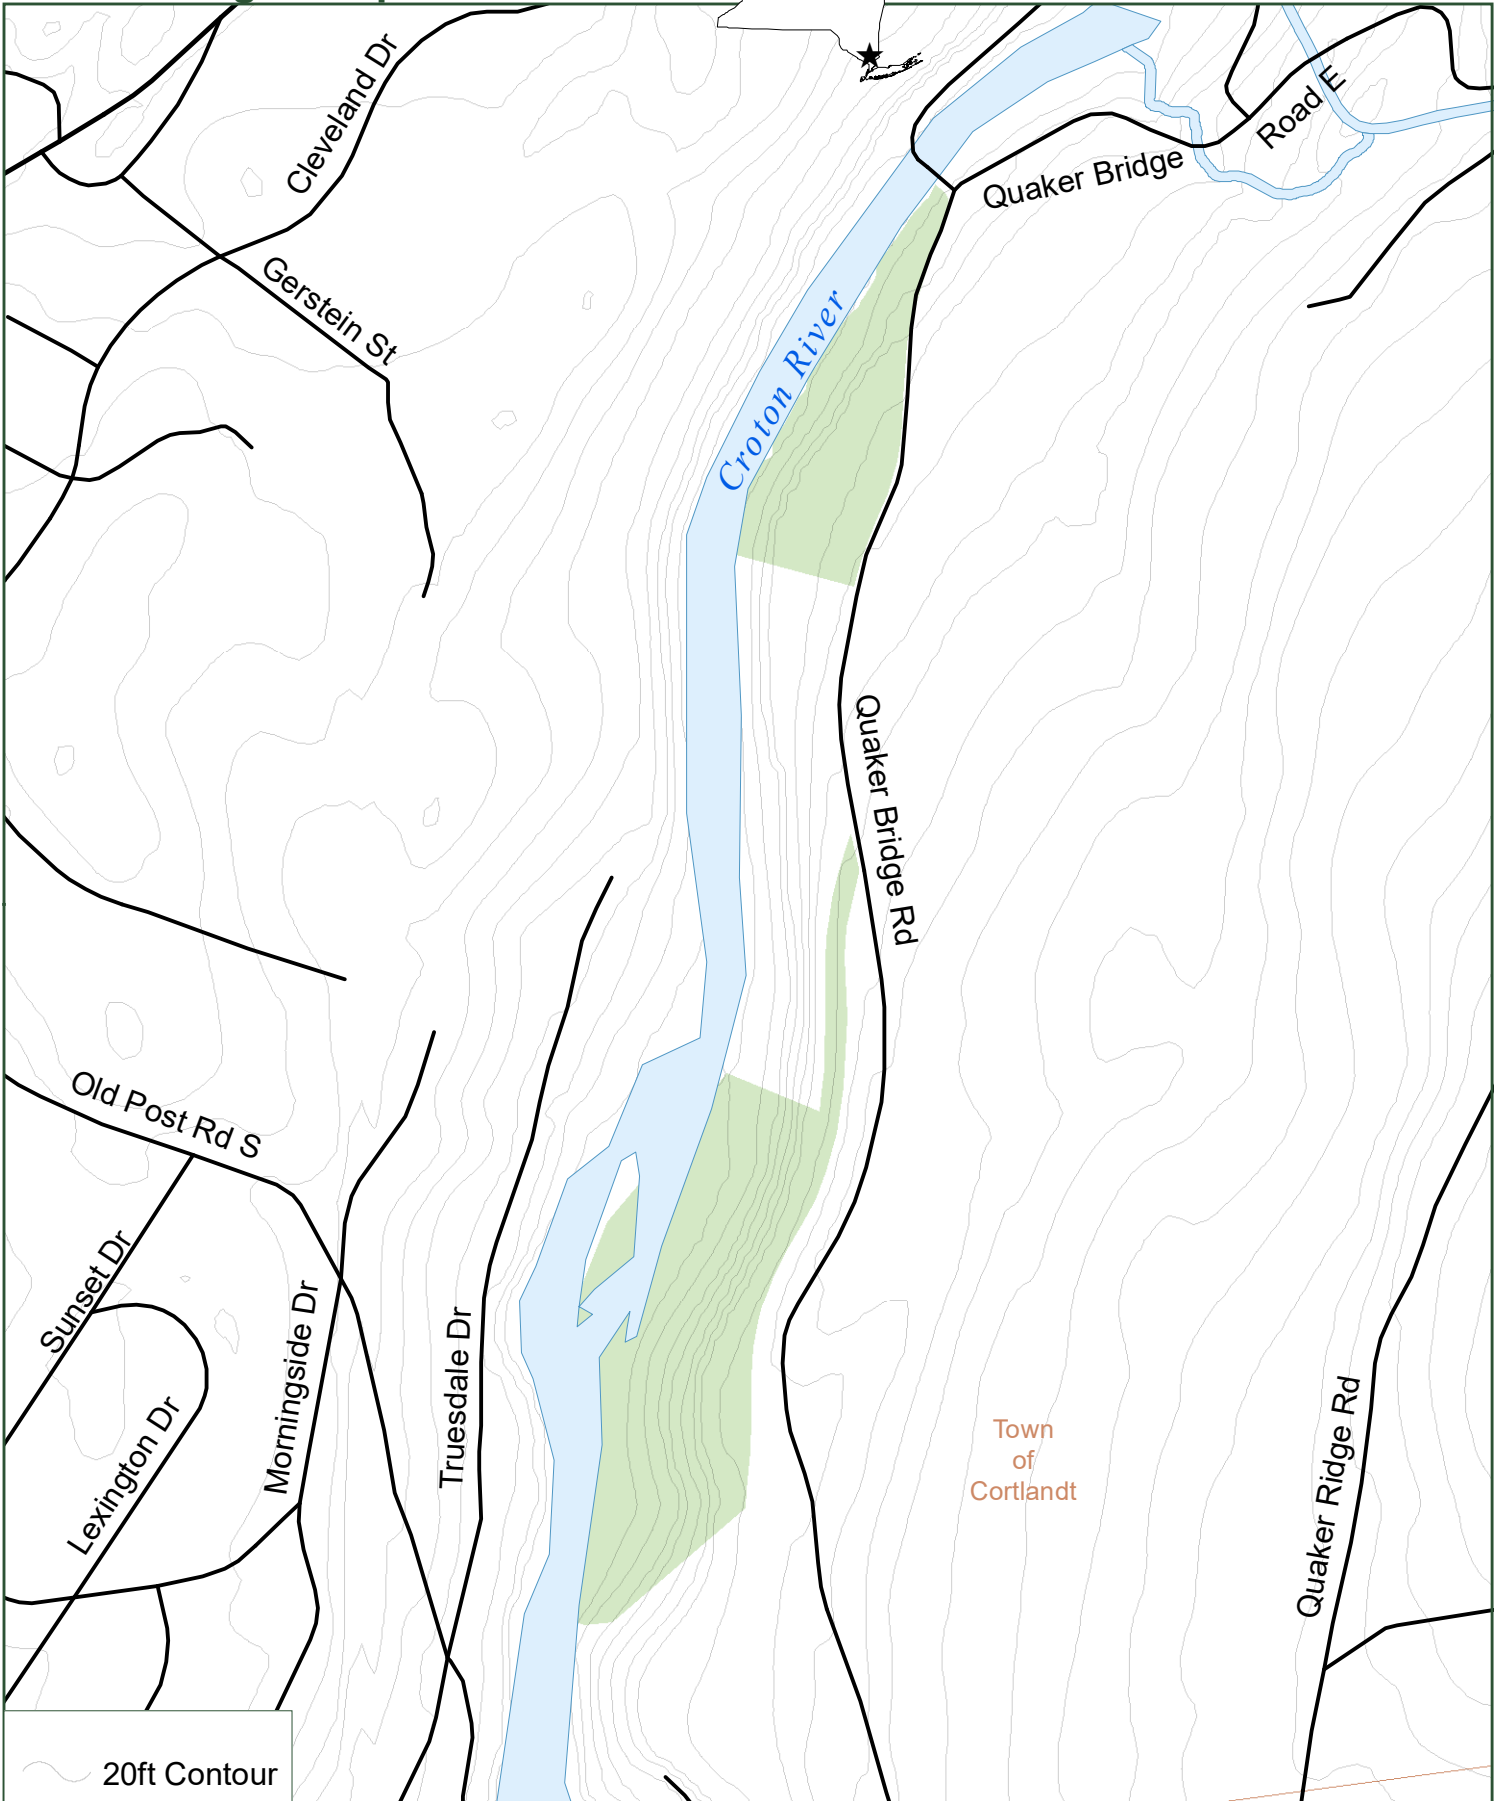

Croton Gorge Unique Area

20ft Contour

Department of
Environmental
Conservation

Westchester County