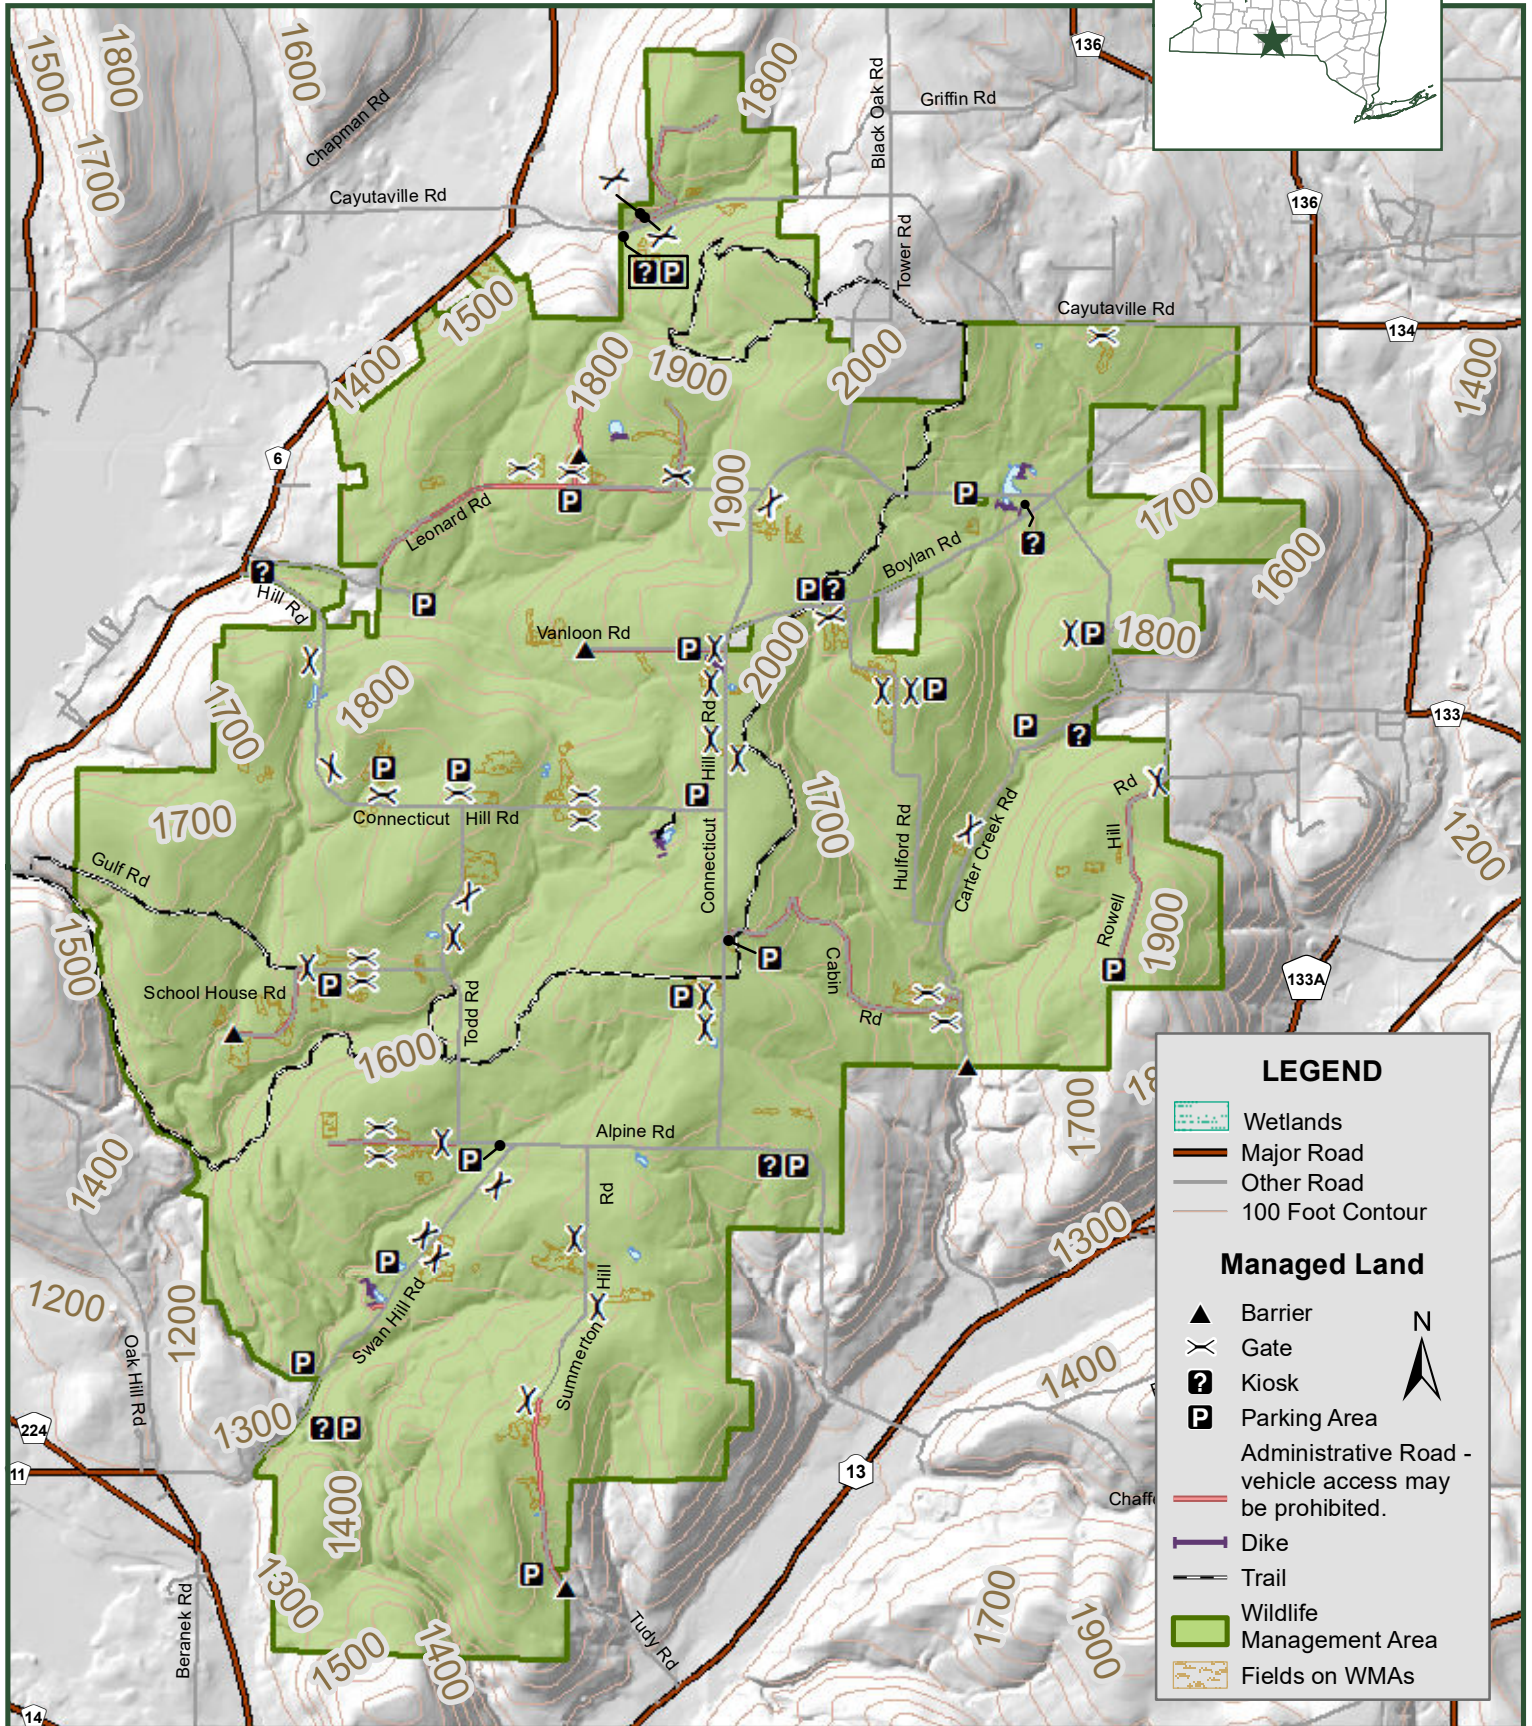

CONNECTICUT HILL

Wildlife Management Area

LEGEND

- Wetlands
- Major Road
- Other Road
- 100 Foot Contour

Managed Land

- Barrier
- Gate
- Kiosk
- Parking Area
- Administrative Road - vehicle access may be prohibited.
- Dike
- Trail
- Wildlife Management Area
- Fields on WMAs

N

Department of Environmental Conservation

Hector, Catharine and Cayuta, Schuyler Co.; Enfield, & Newfield, Tompkins Co.