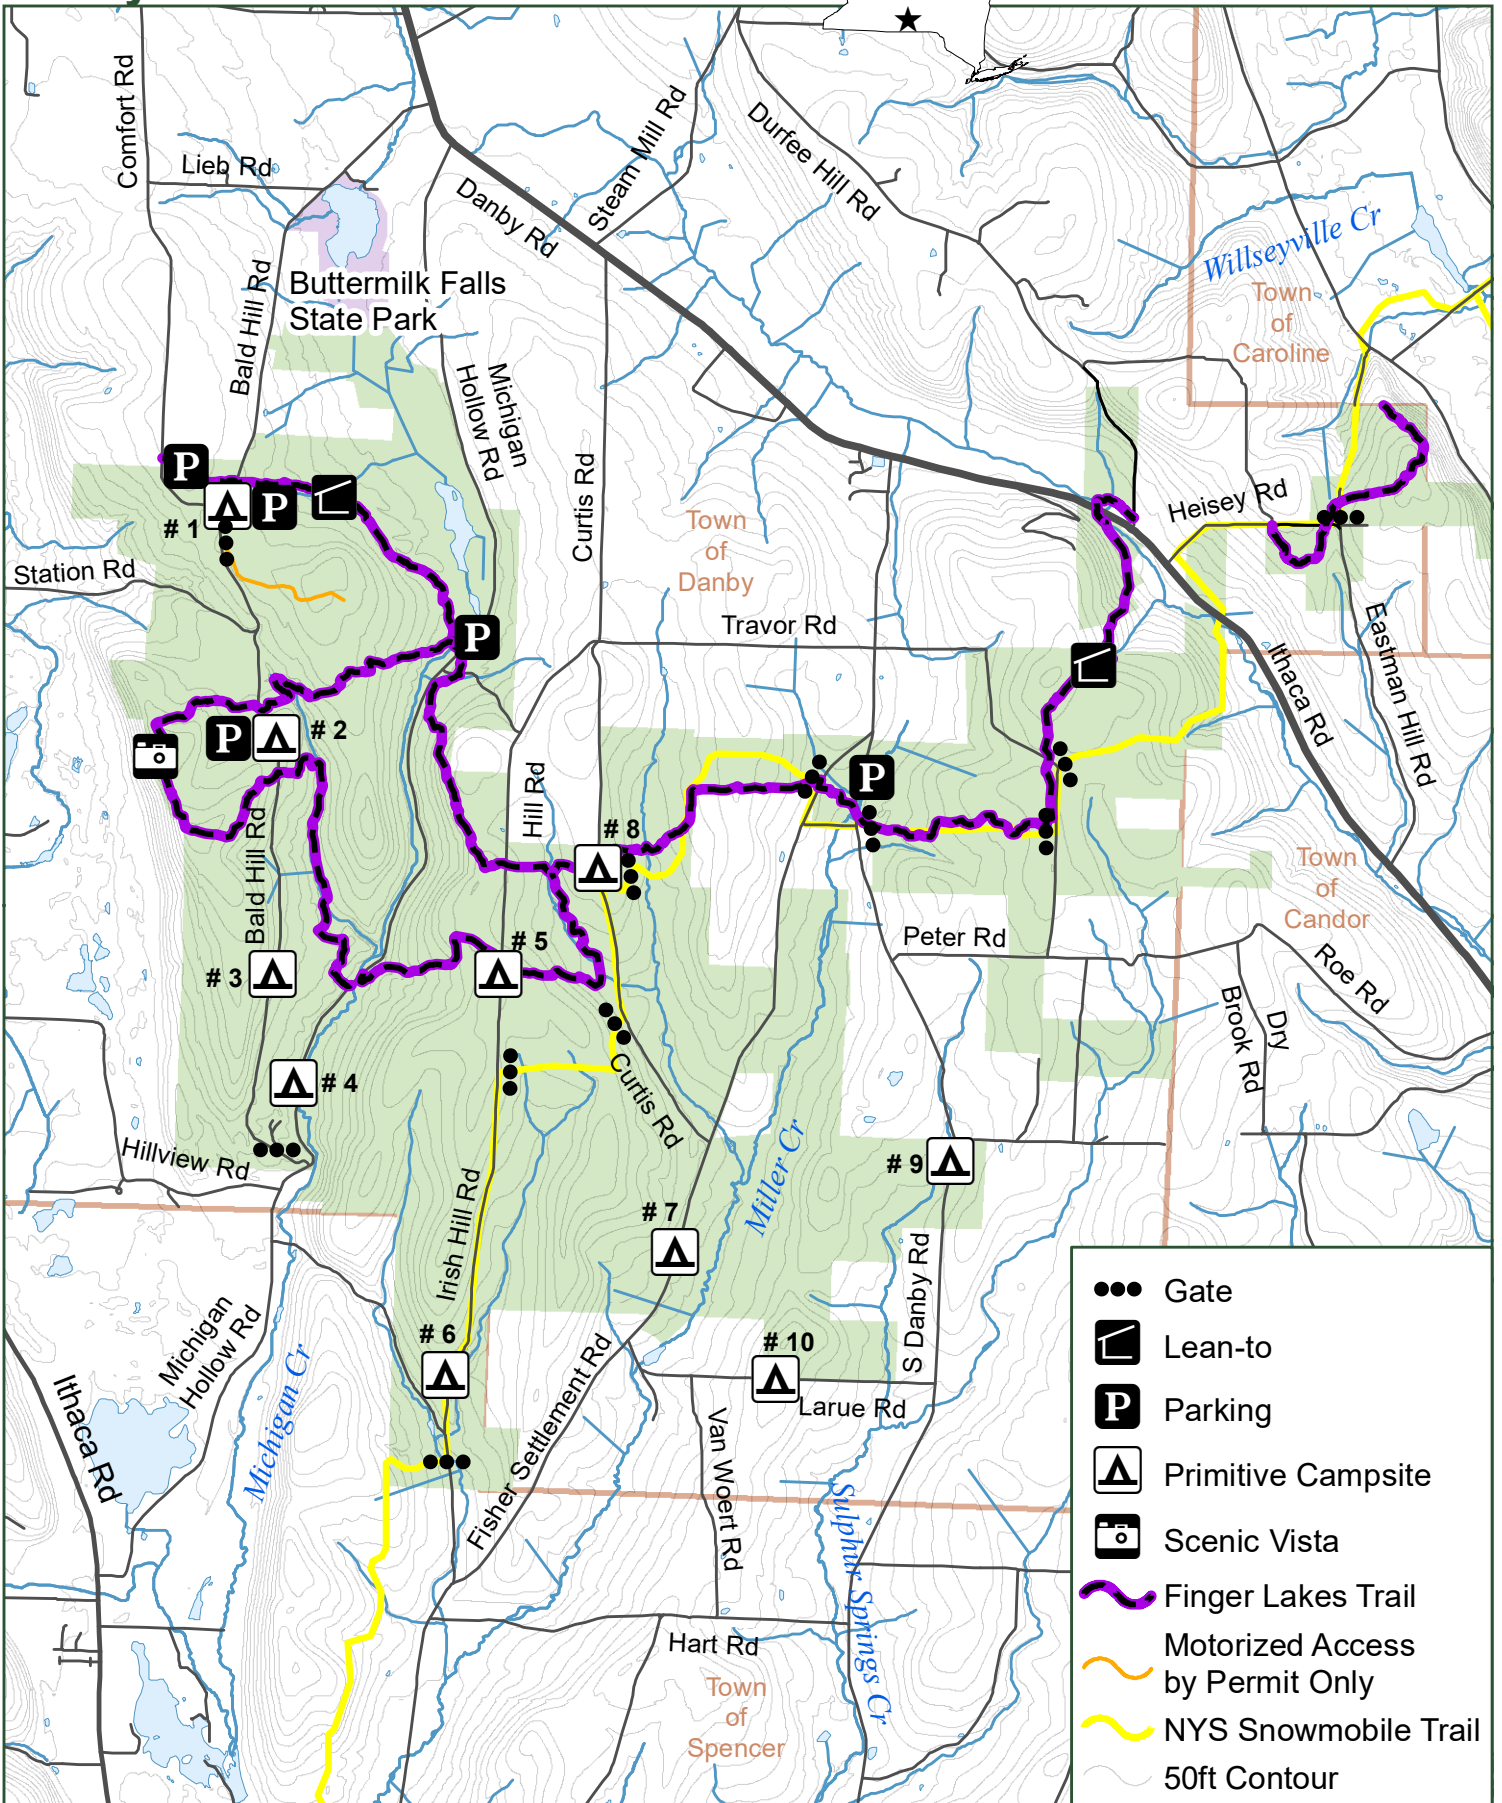

Danby State Forest

- Gate
- ▣ Lean-to
- P Parking
- △ Primitive Campsite
- 📷 Scenic Vista
- 👤 Finger Lakes Trail
- 🚗 Motorized Access by Permit Only
- 🚙 NYS Snowmobile Trail
- 50ft Contour

Department of Environmental Conservation

Tompkins County