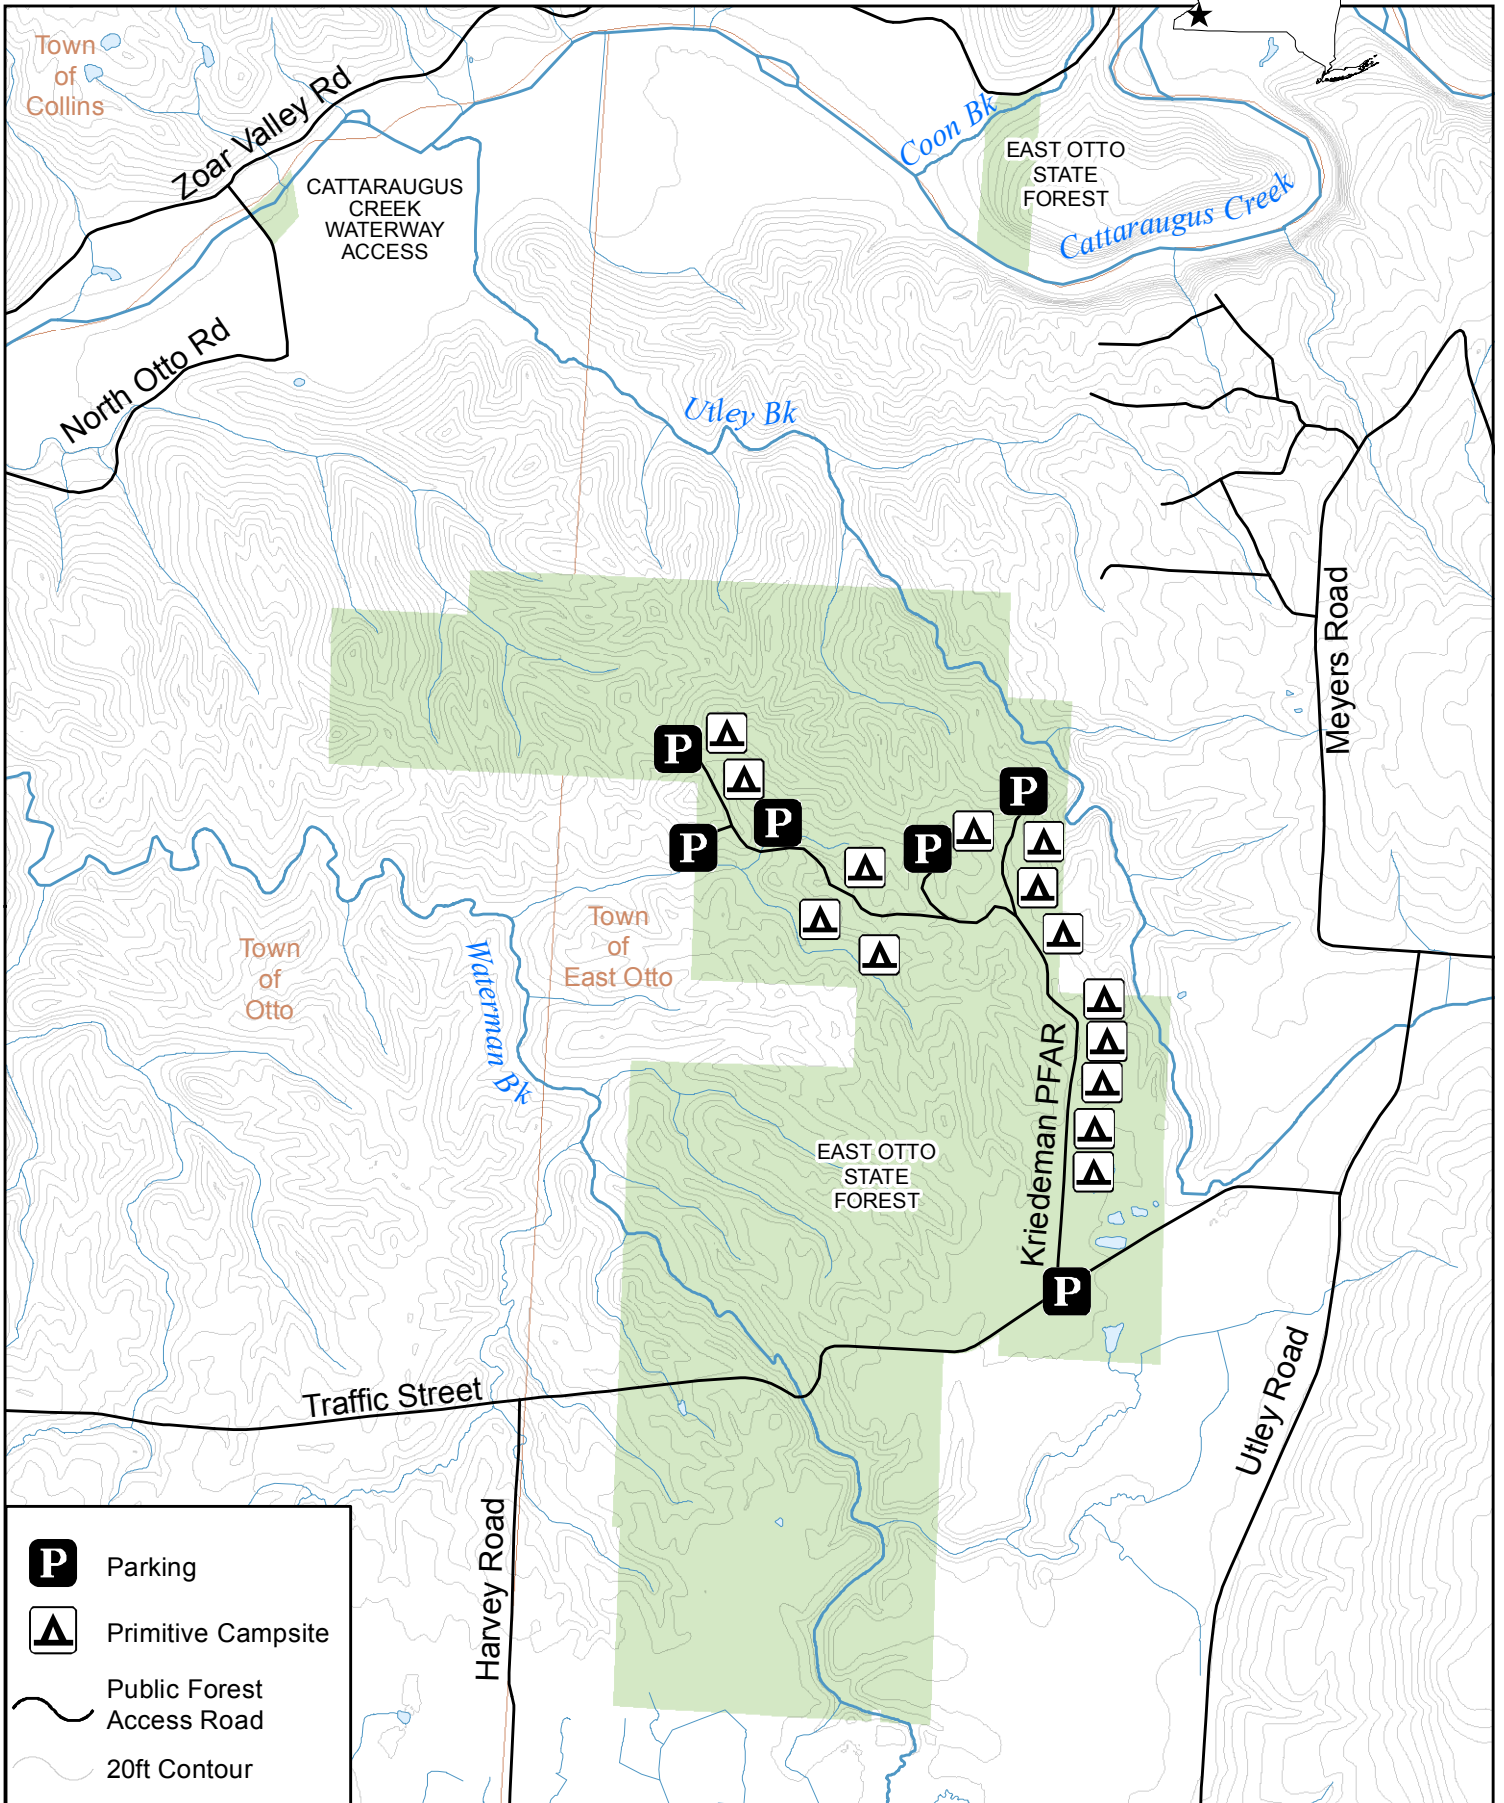

East Otto State Forest

	Parking
	Primitive Campsite
	Public Forest Access Road
	20ft Contour

Department of
Environmental
Conservation

Cattaraugus County