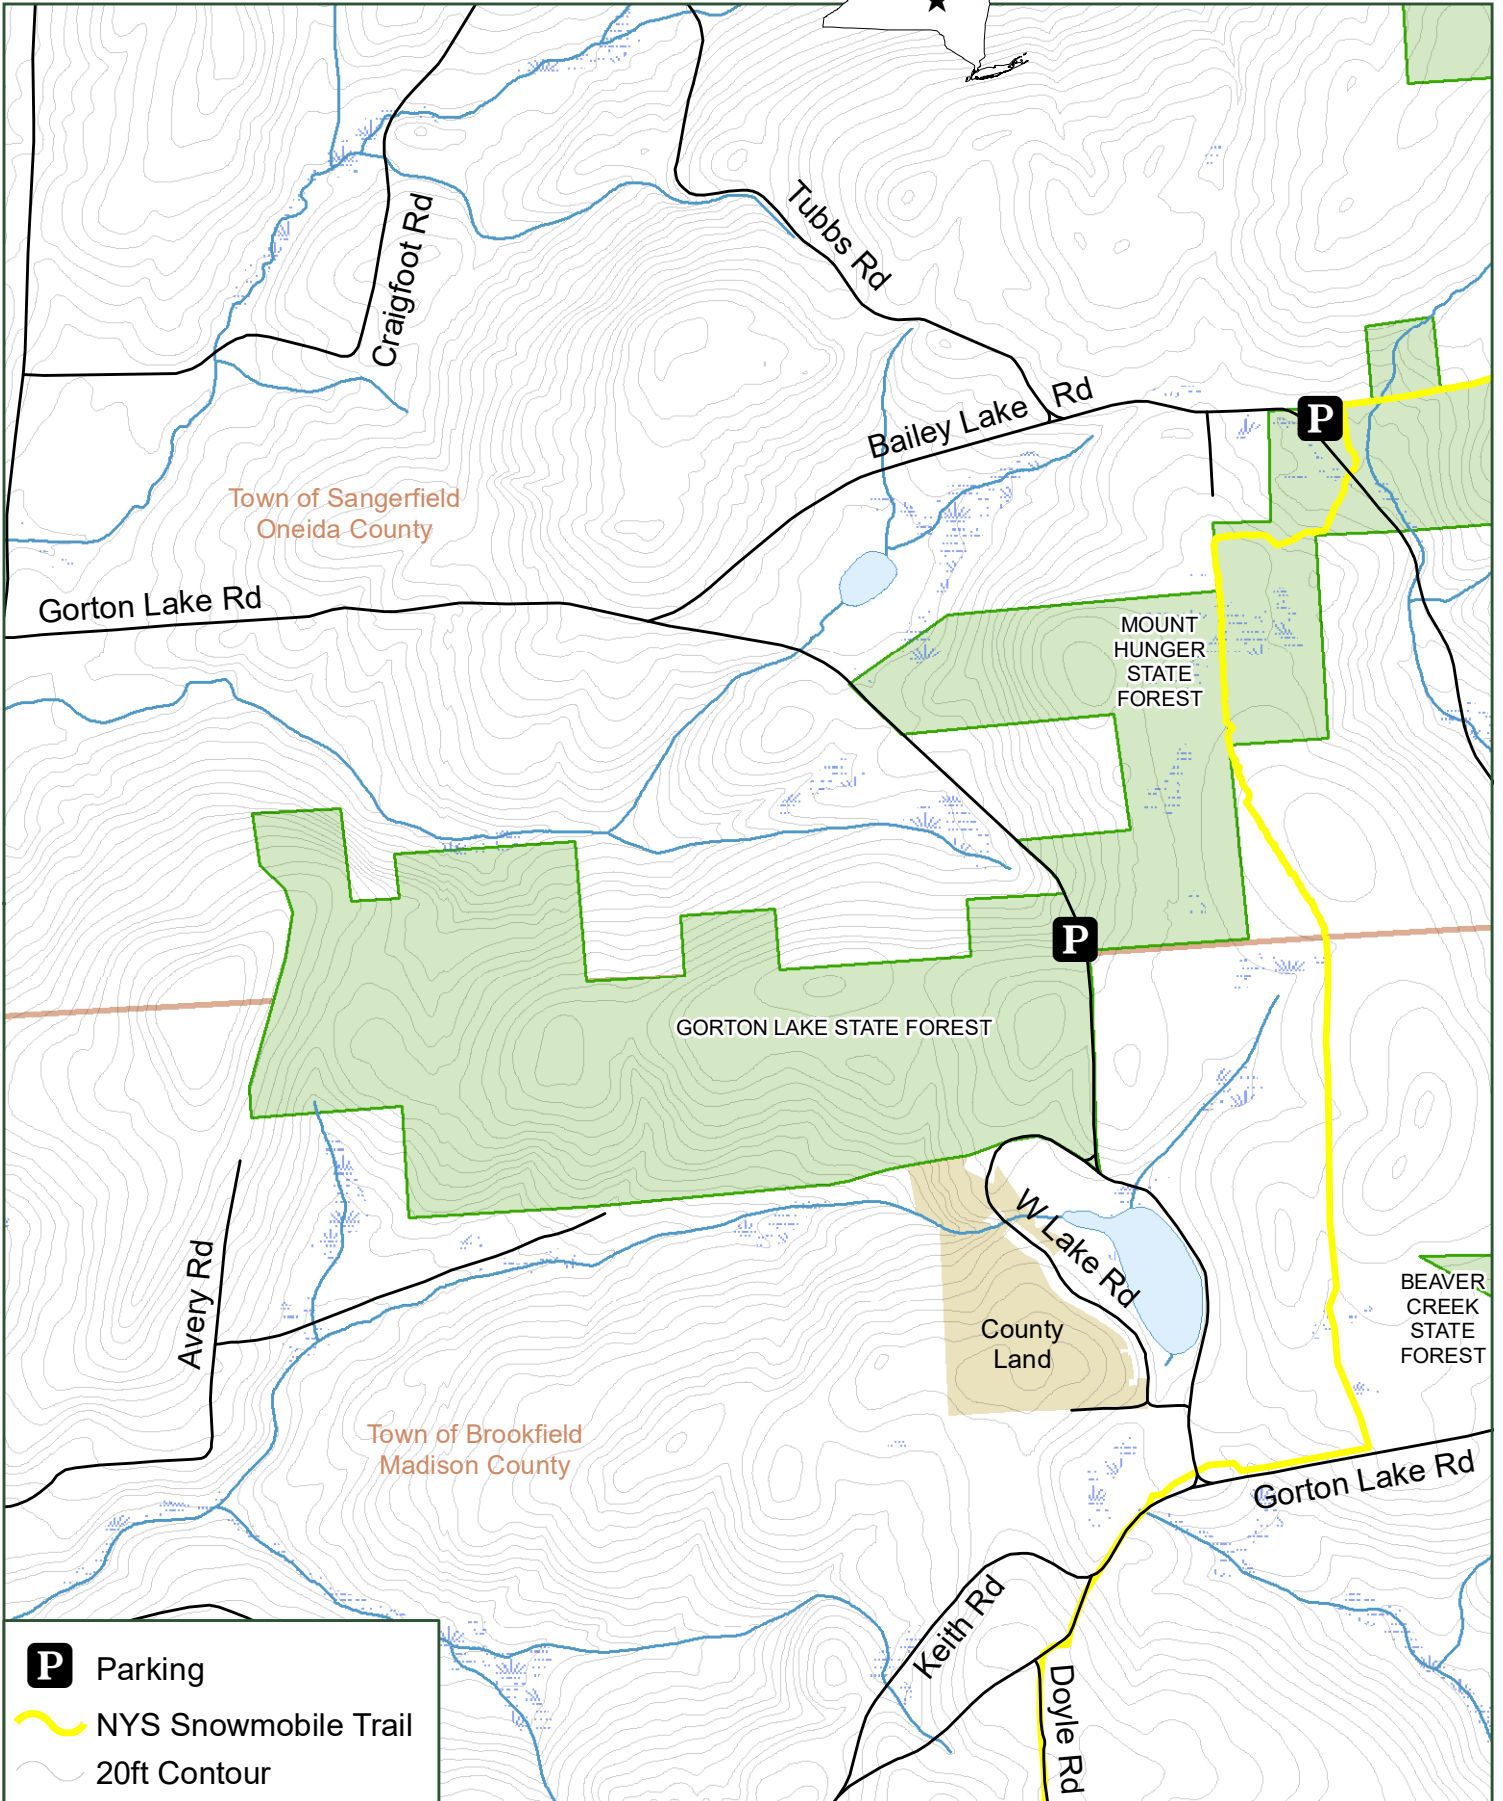

Gorton Lake State Forest

- P** Parking
- NYS Snowmobile Trail
- 20ft Contour

Department of
Environmental
Conservation

0 0.25 0.5 1 Miles 6/22

Madison and Oneida Counties