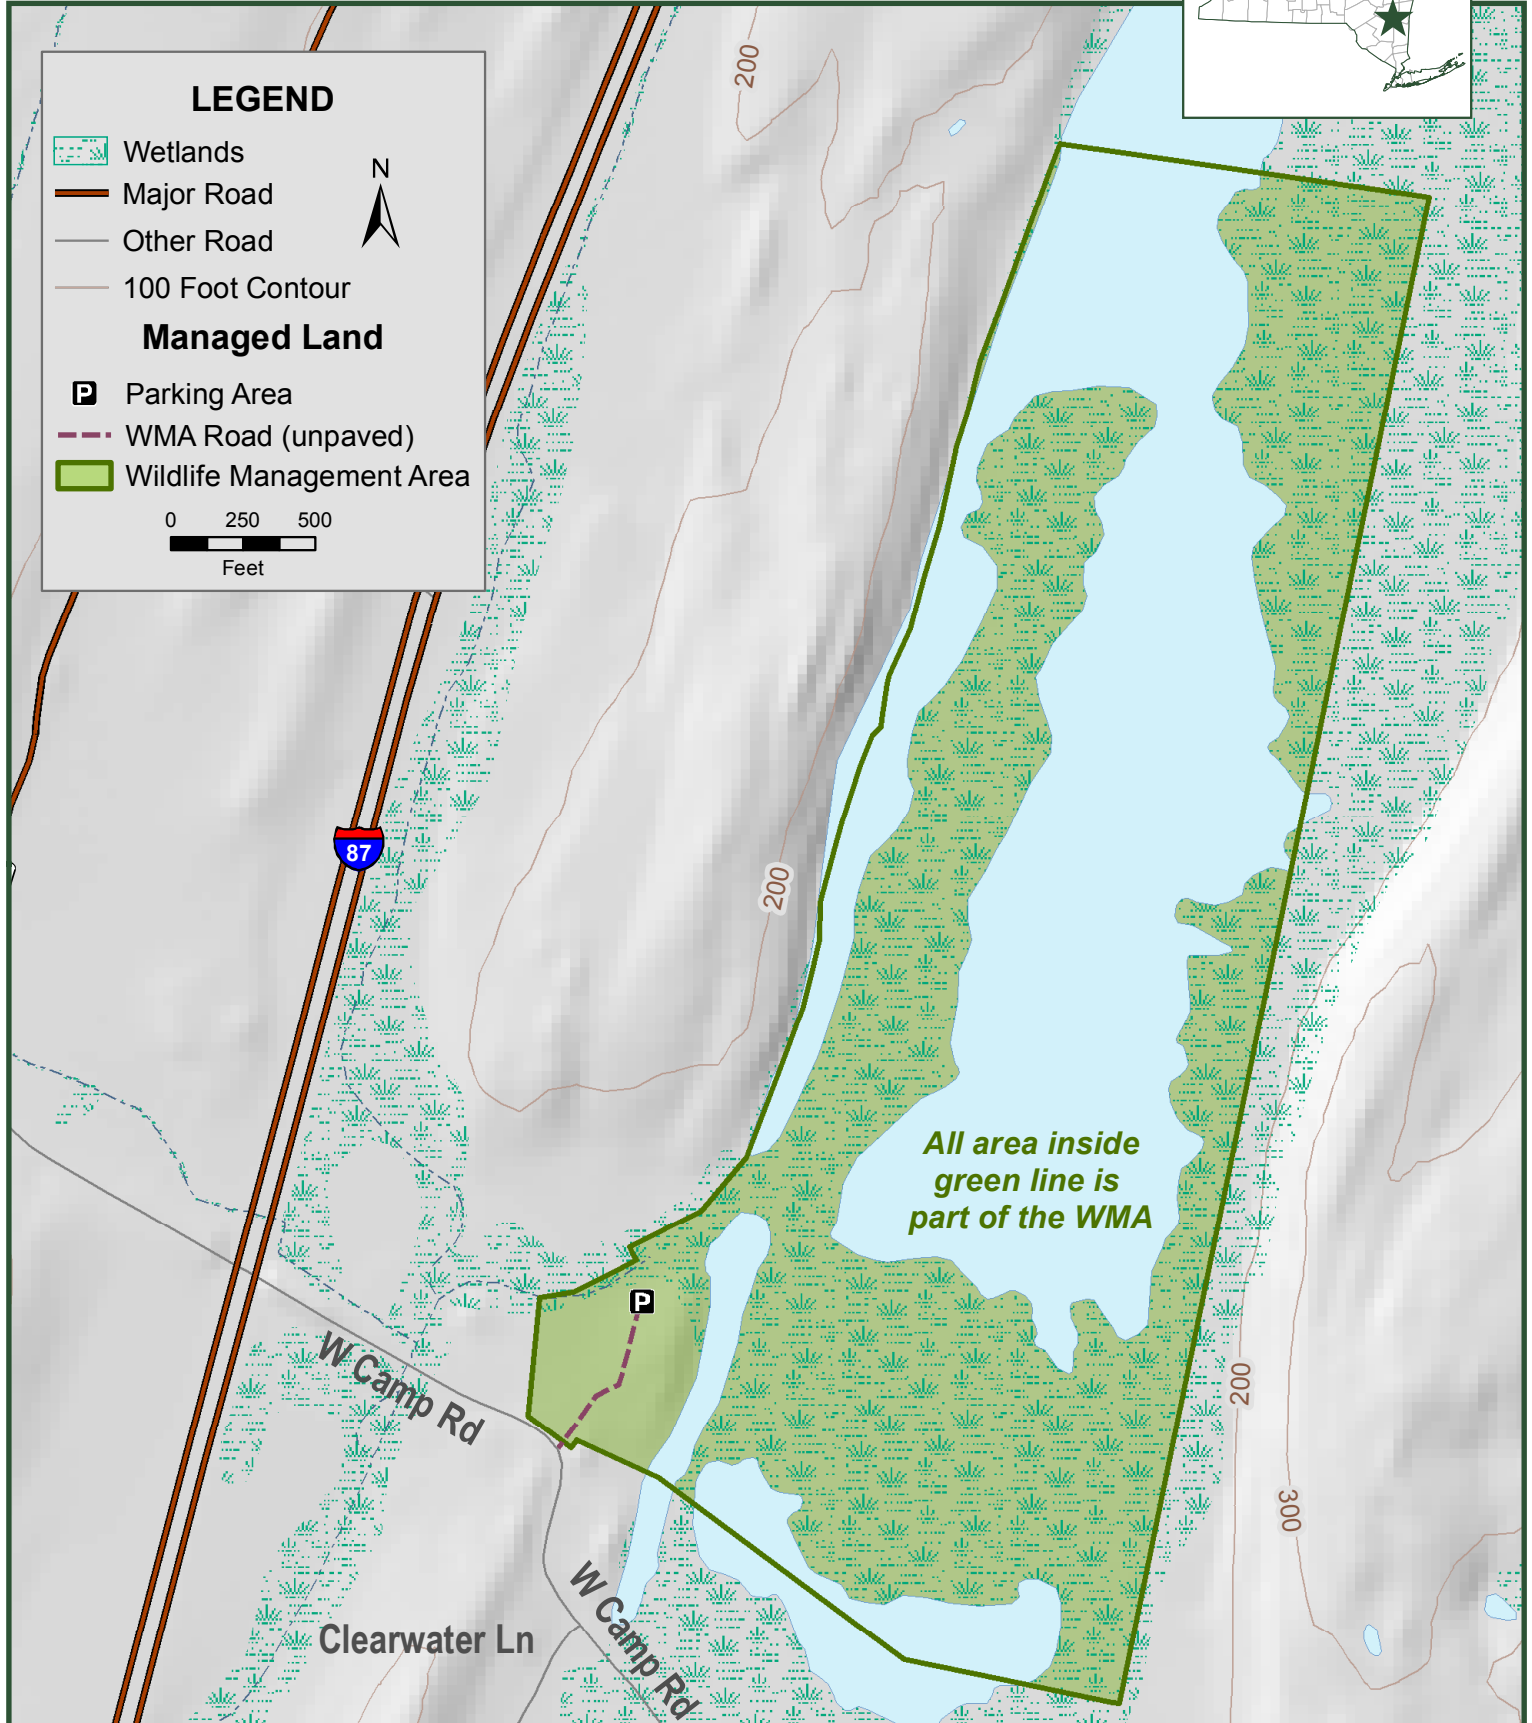

GREAT VLY

Wildlife Management Area

Department of
Environmental
Conservation

Catskill, Greene Co.; Saugerties, Ulster Co.