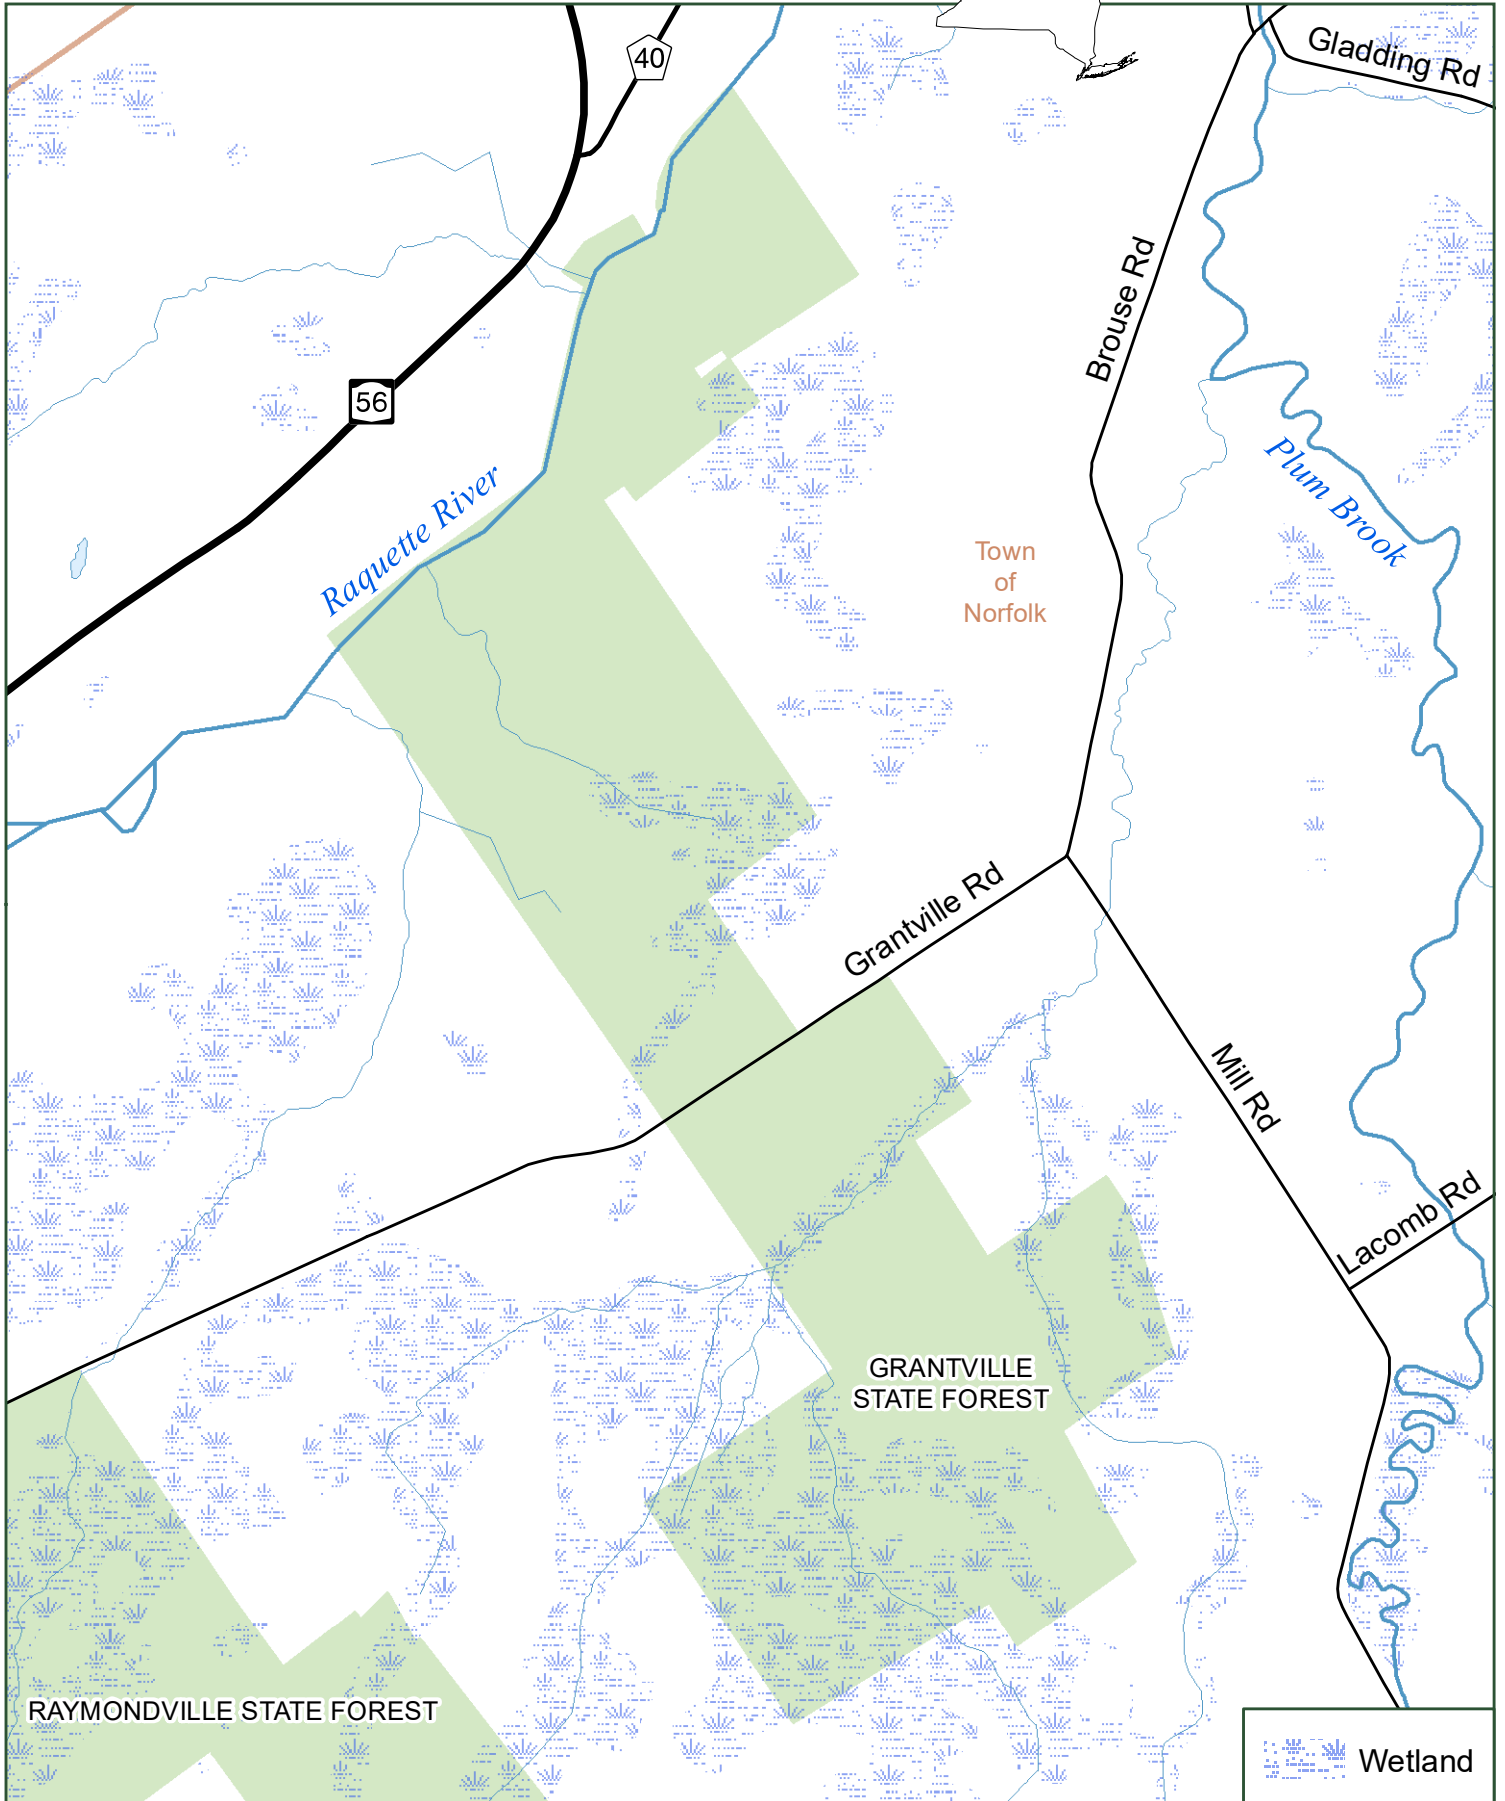

Grantville State Forest

RAYMONDVILLE STATE FOREST

GRANTVILLE STATE FOREST

Town of Norfolk

Wetland

St Lawrence County

Department of Environmental Conservation

0 0.125 0.25 0.5 Miles