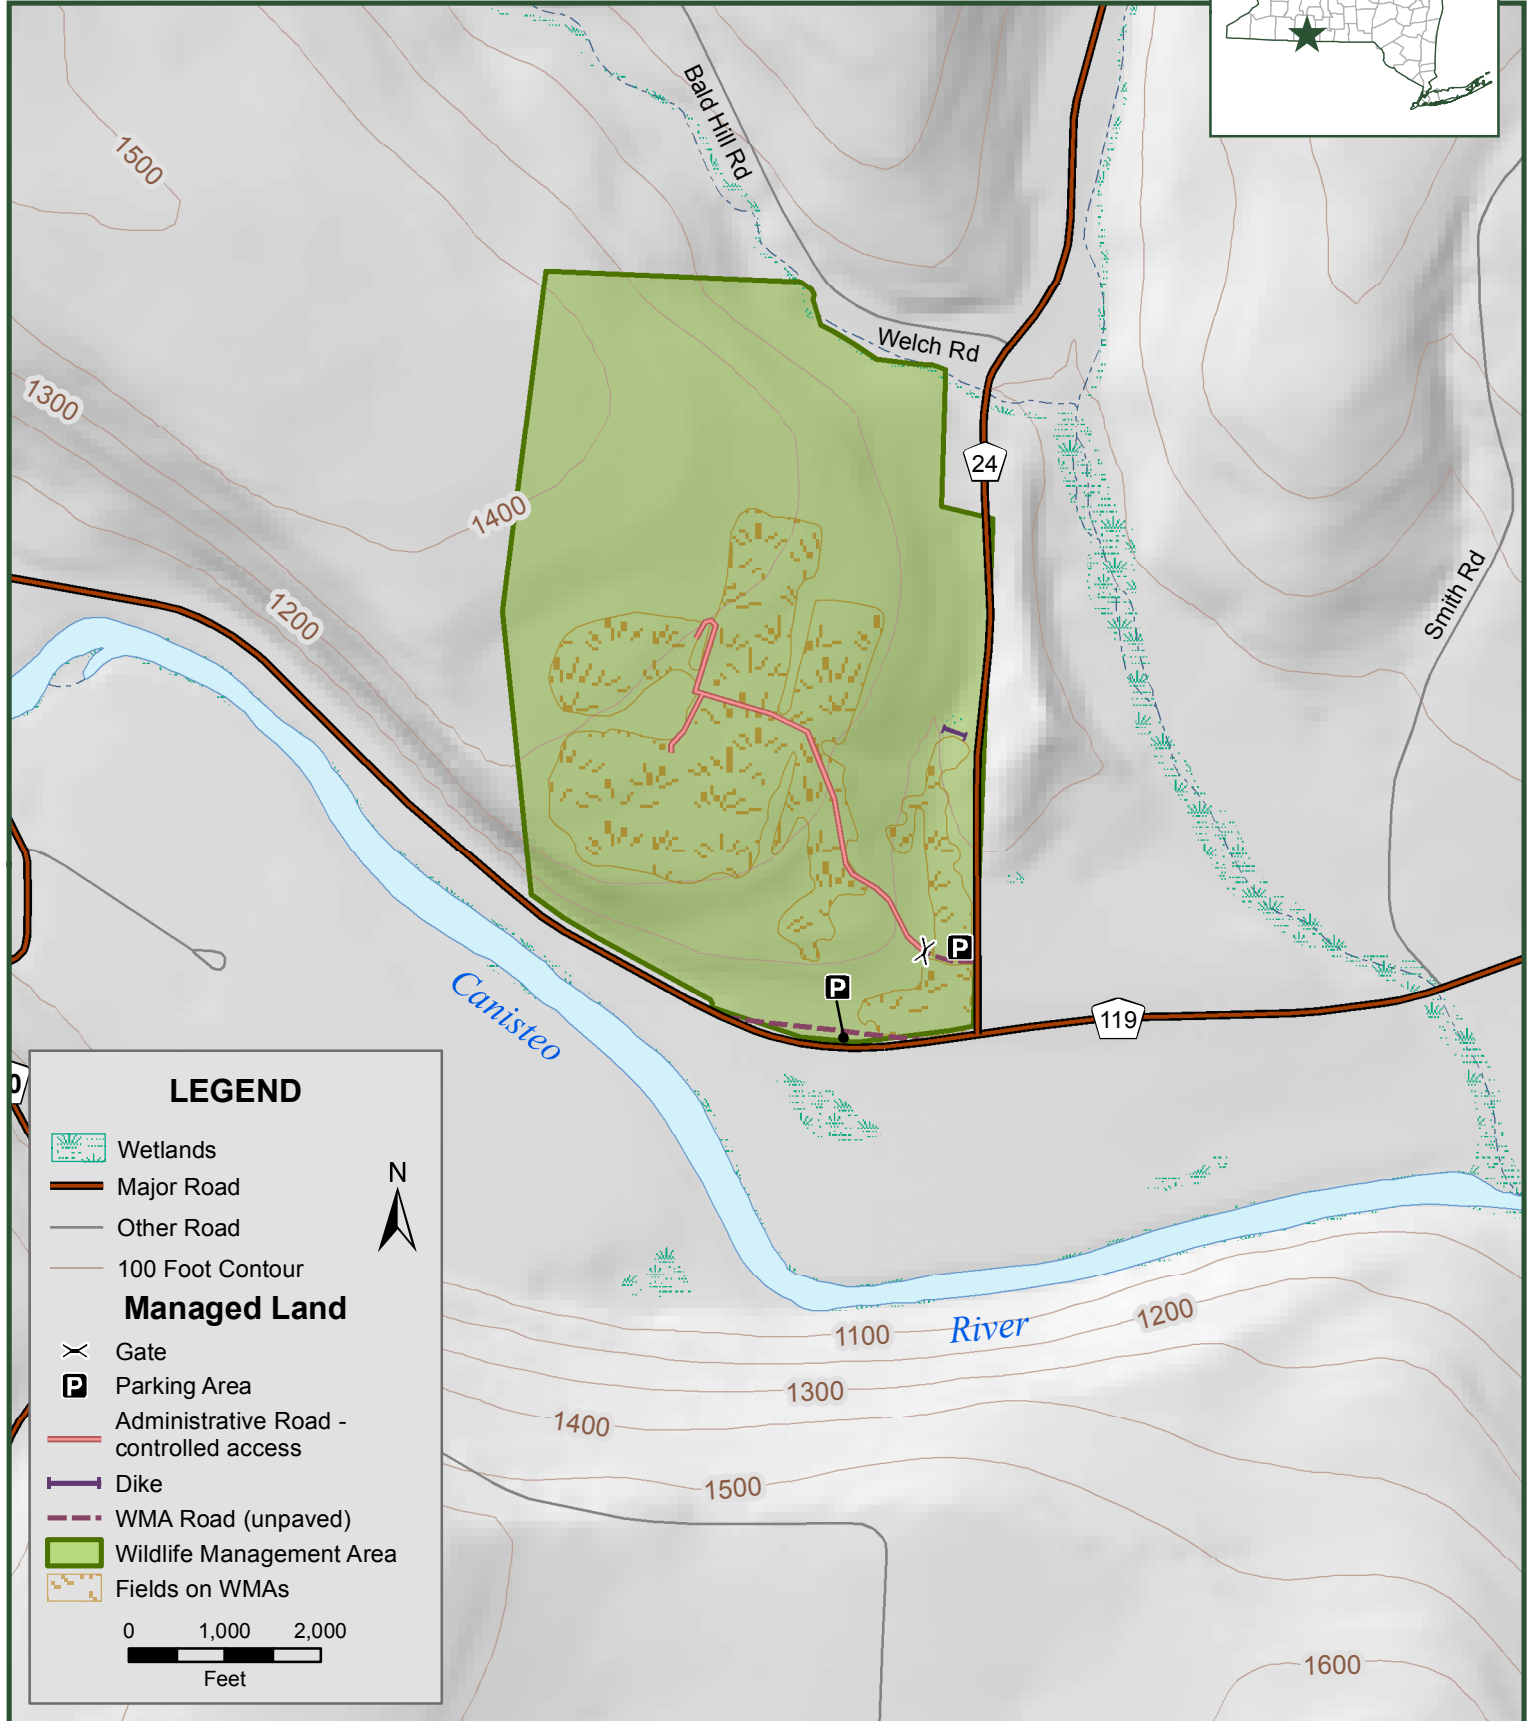

HELMER CREEK

Wildlife Management Area

Department of
Environmental
Conservation

Rathbone, Steuben Co.