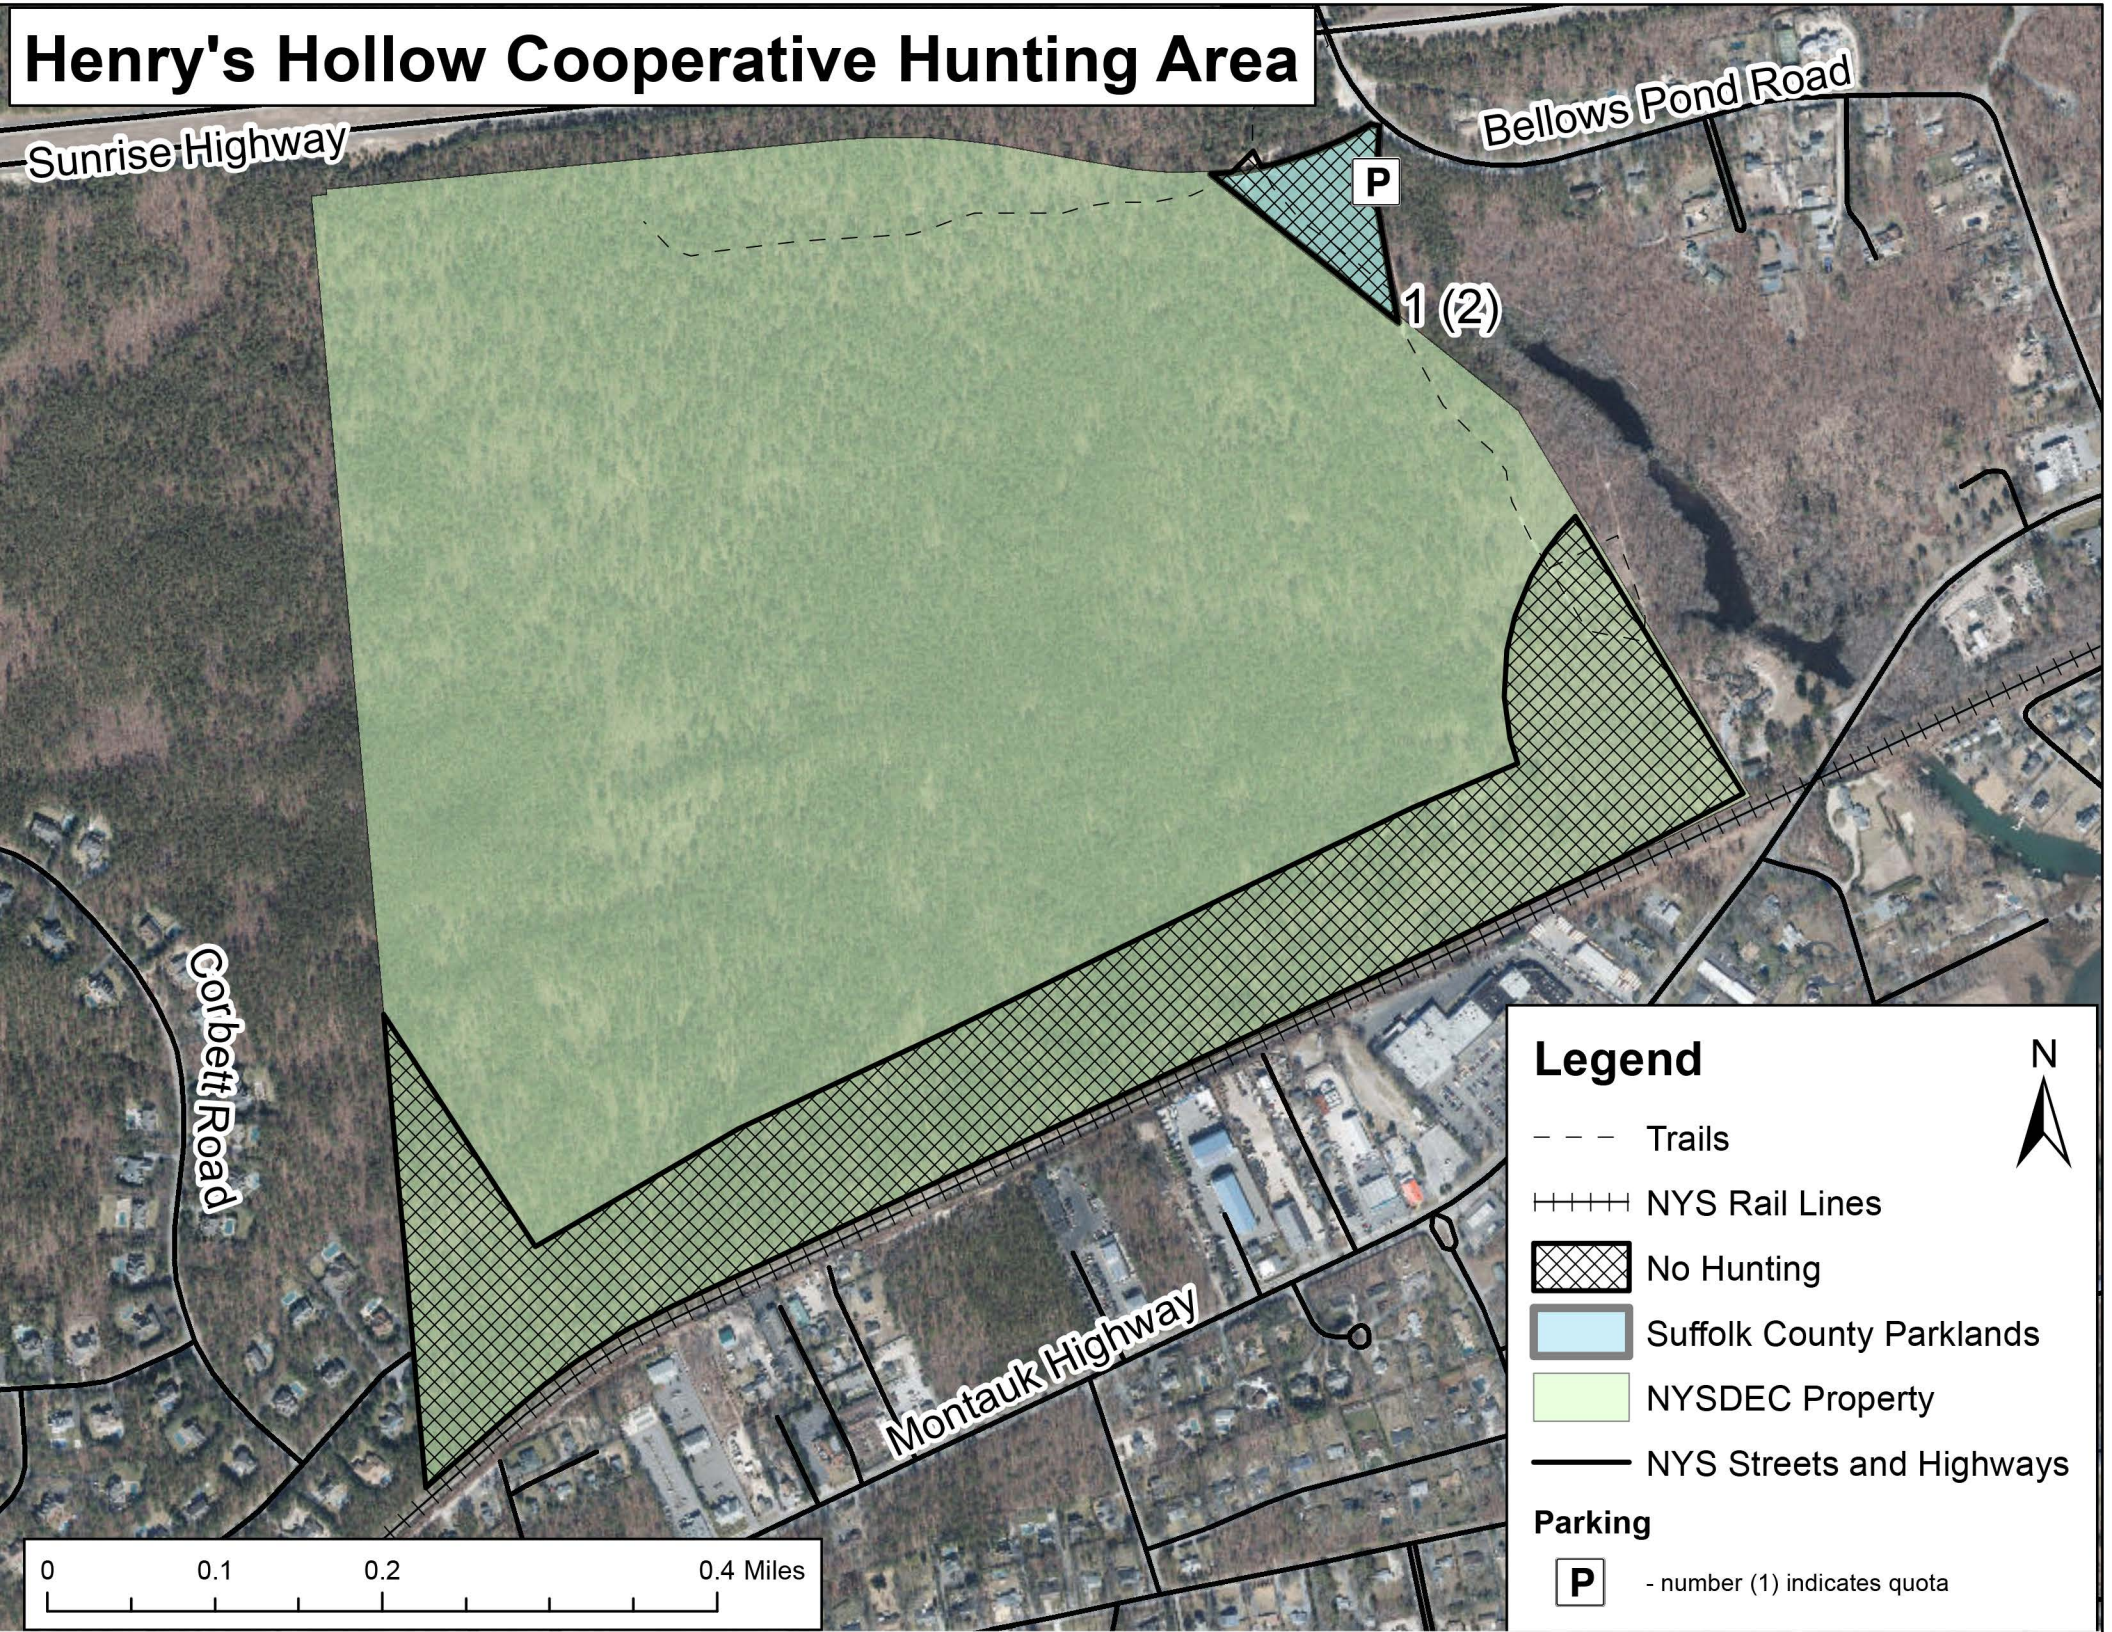

Henry's Hollow Cooperative Hunting Area

Sunrise Highway

Bellows Pond Road

Gorbett Road

Montauk Highway

P

1 (2)

Legend

- Trails
- ++++ NYS Rail Lines
- [Cross-hatched] No Hunting
- [Light Blue] Suffolk County Parklands
- [Green] NYSDEC Property
- NYS Streets and Highways

Parking

P - number (1) indicates quota