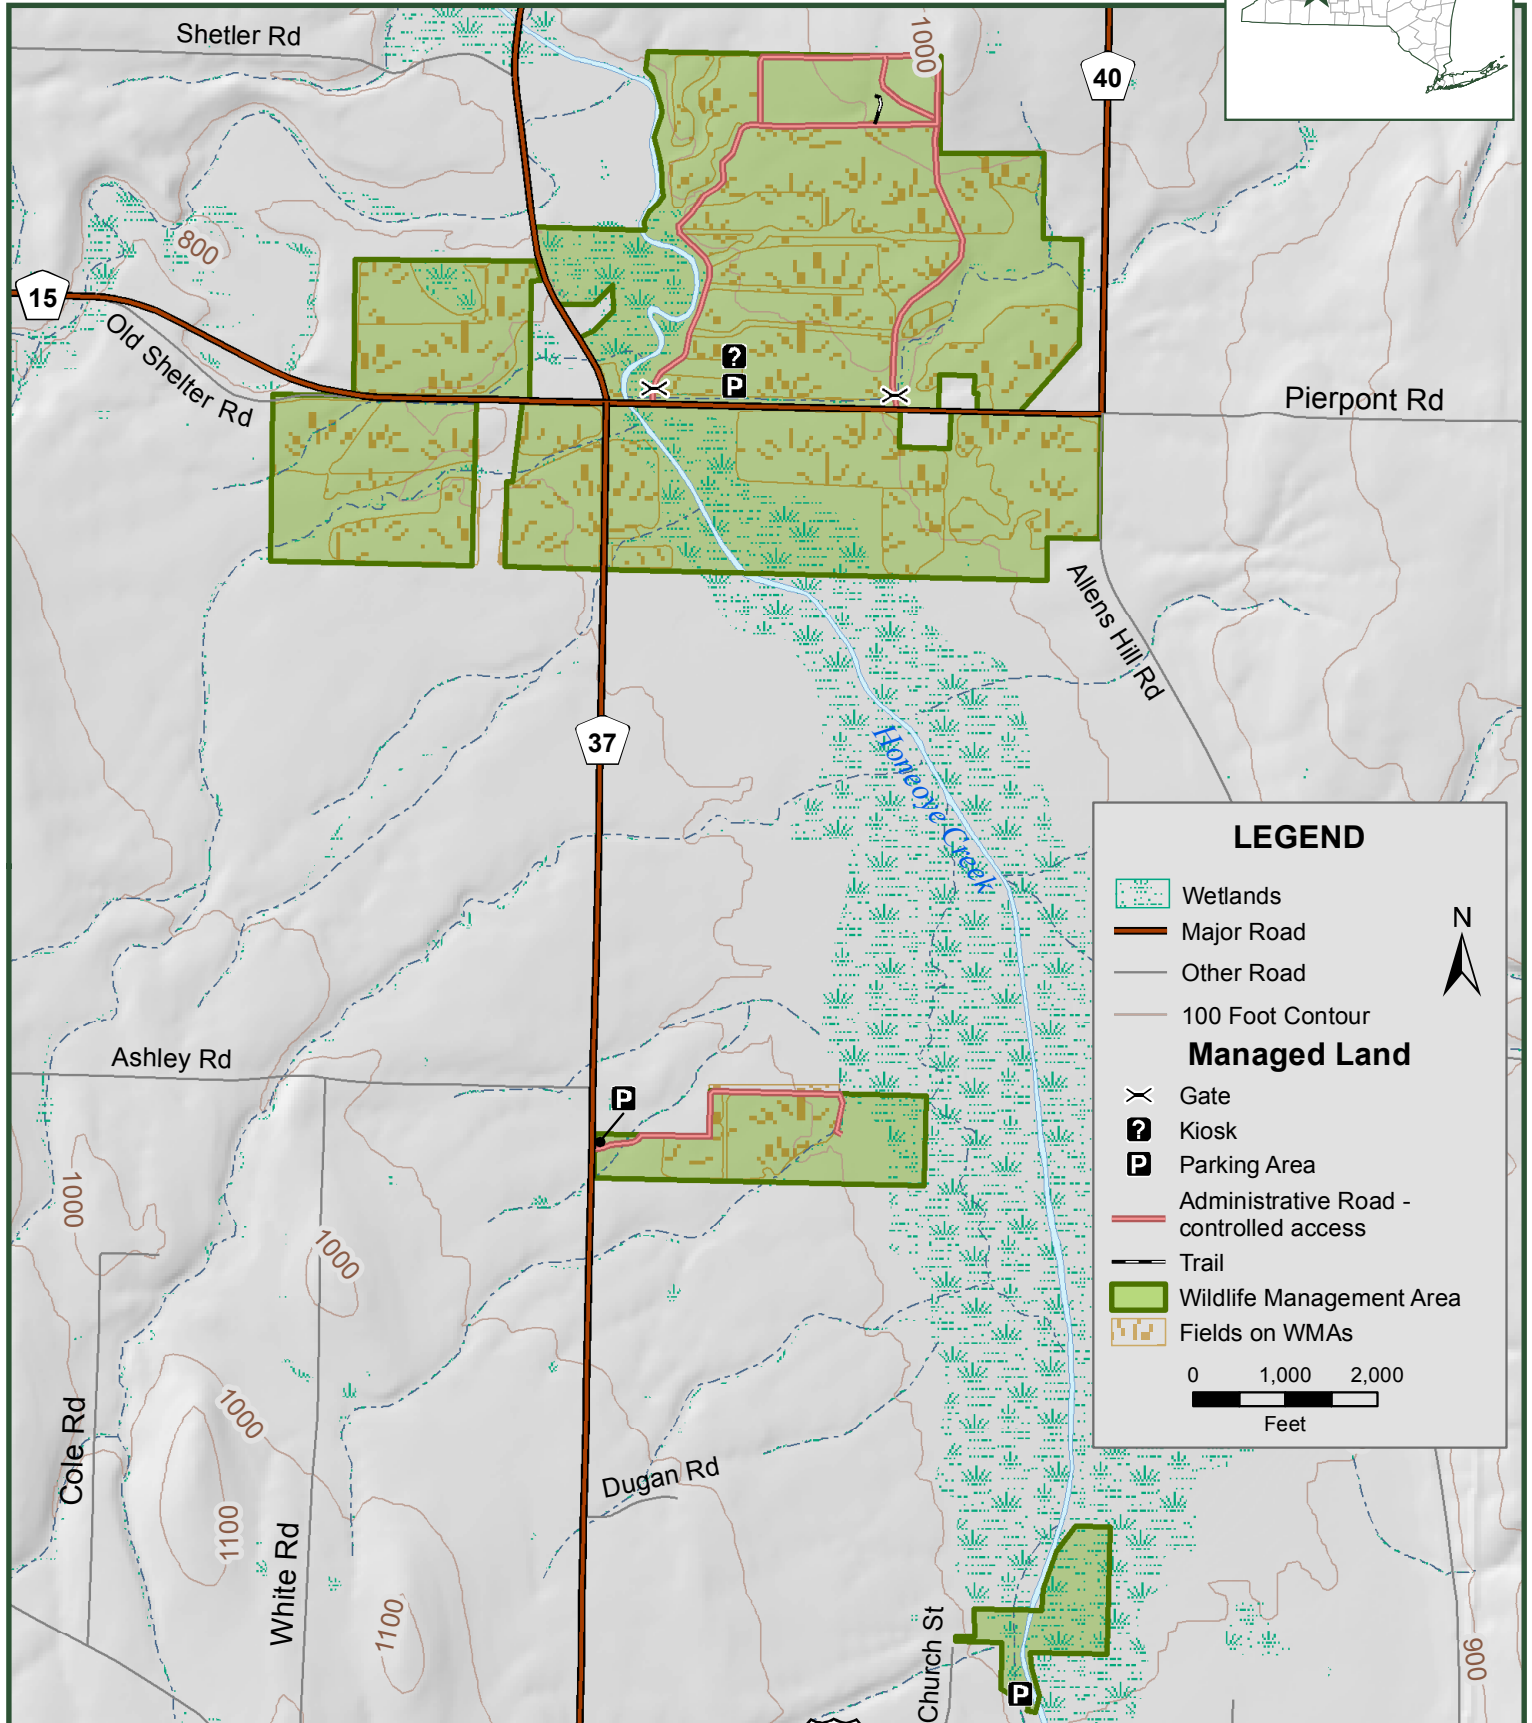

HONEOYE CREEK

Wildlife Management Area

Department of
Environmental
Conservation

Richmond, Ontario Co.