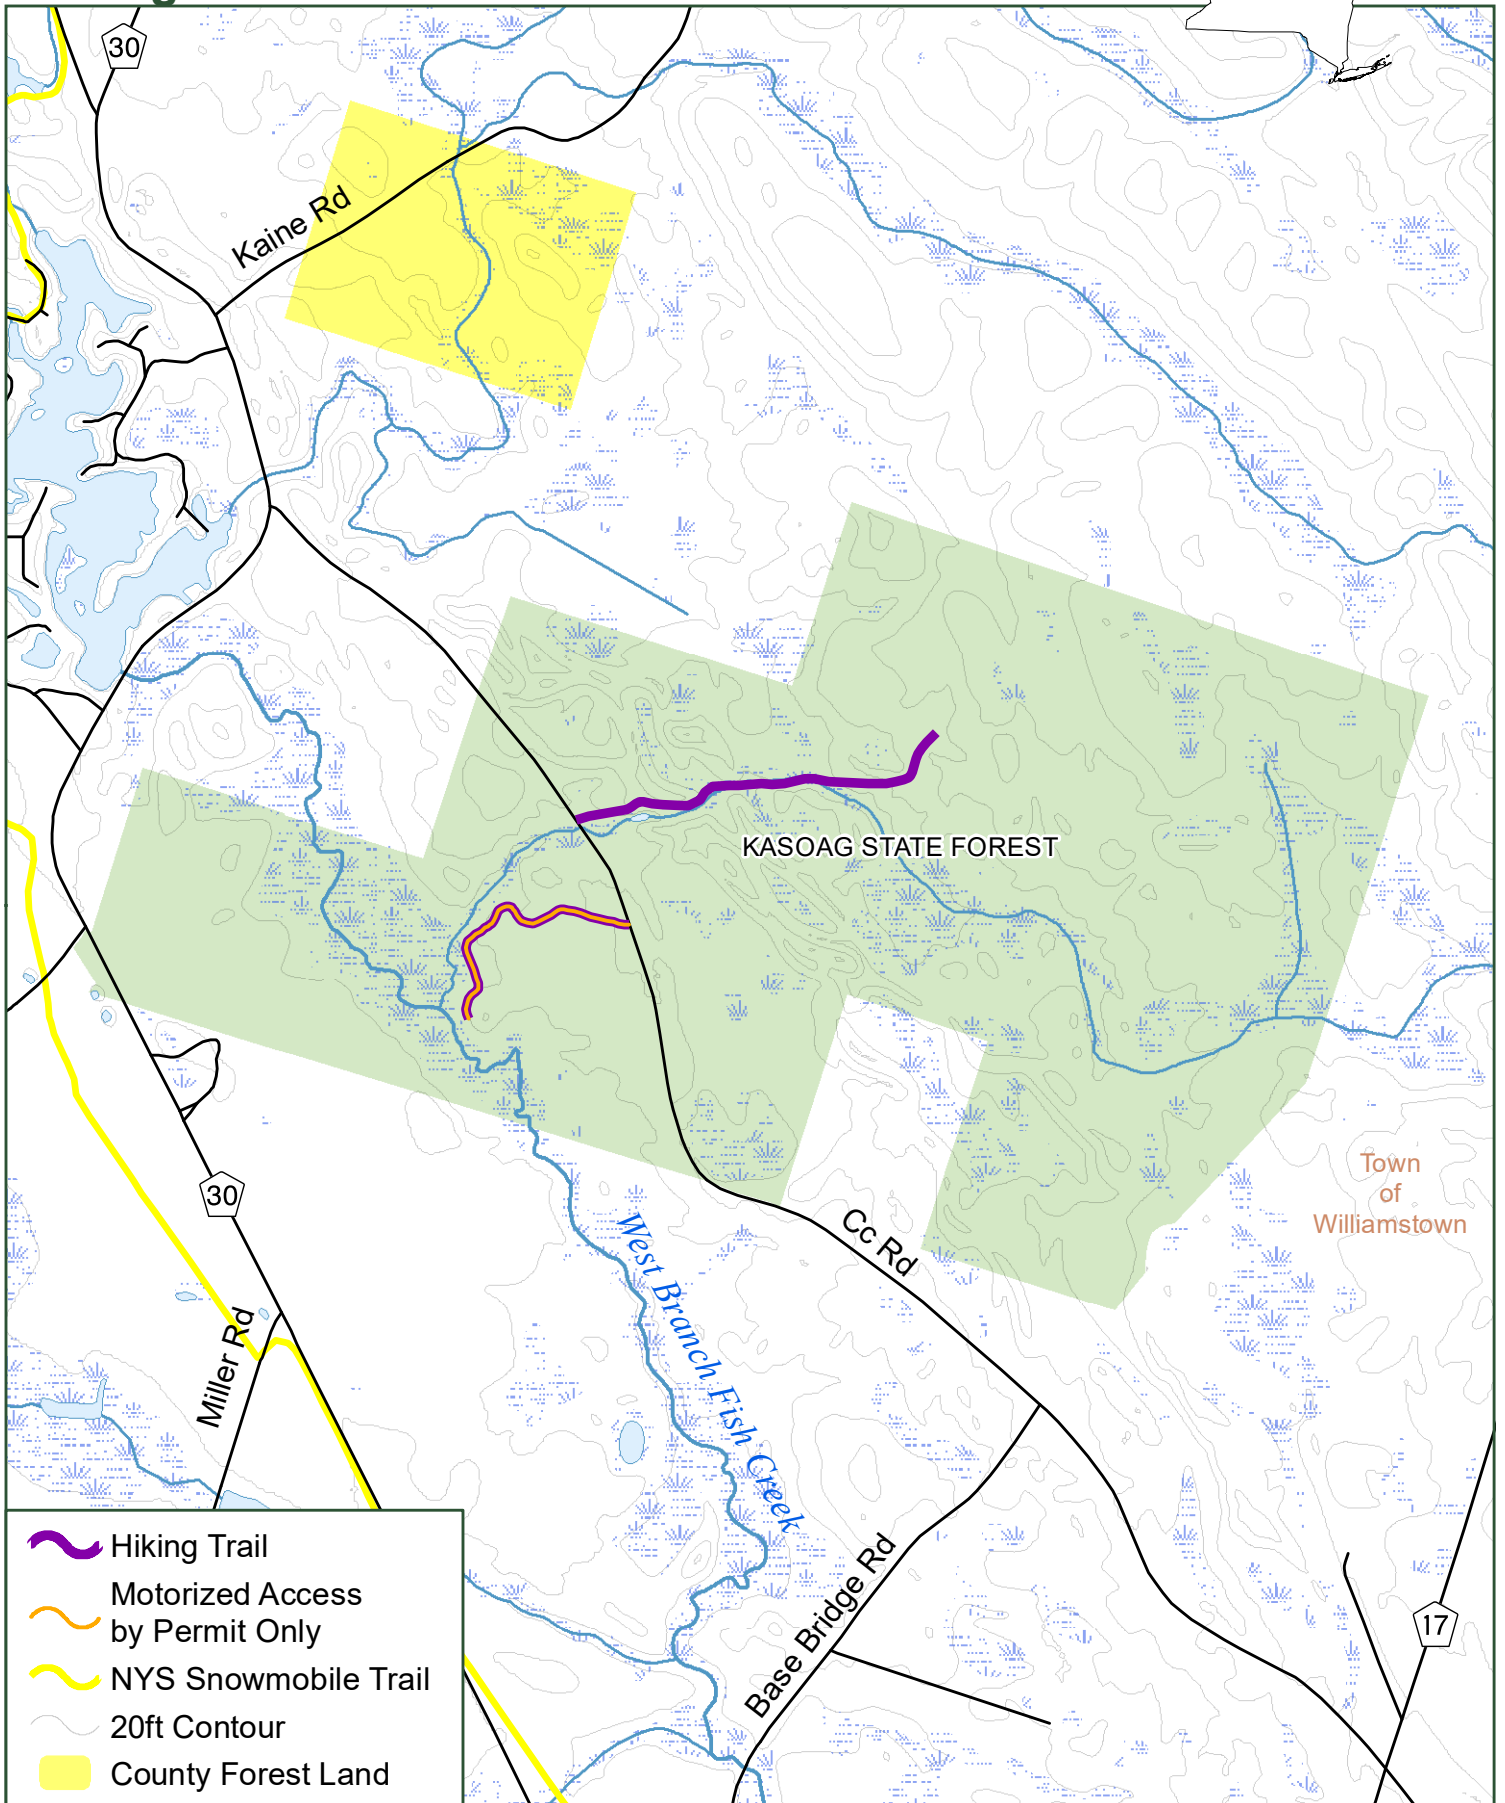

# Kasoag State Forest

Department of Environmental Conservation

0 0.25 0.5 1 Miles 6/23

Oswego County