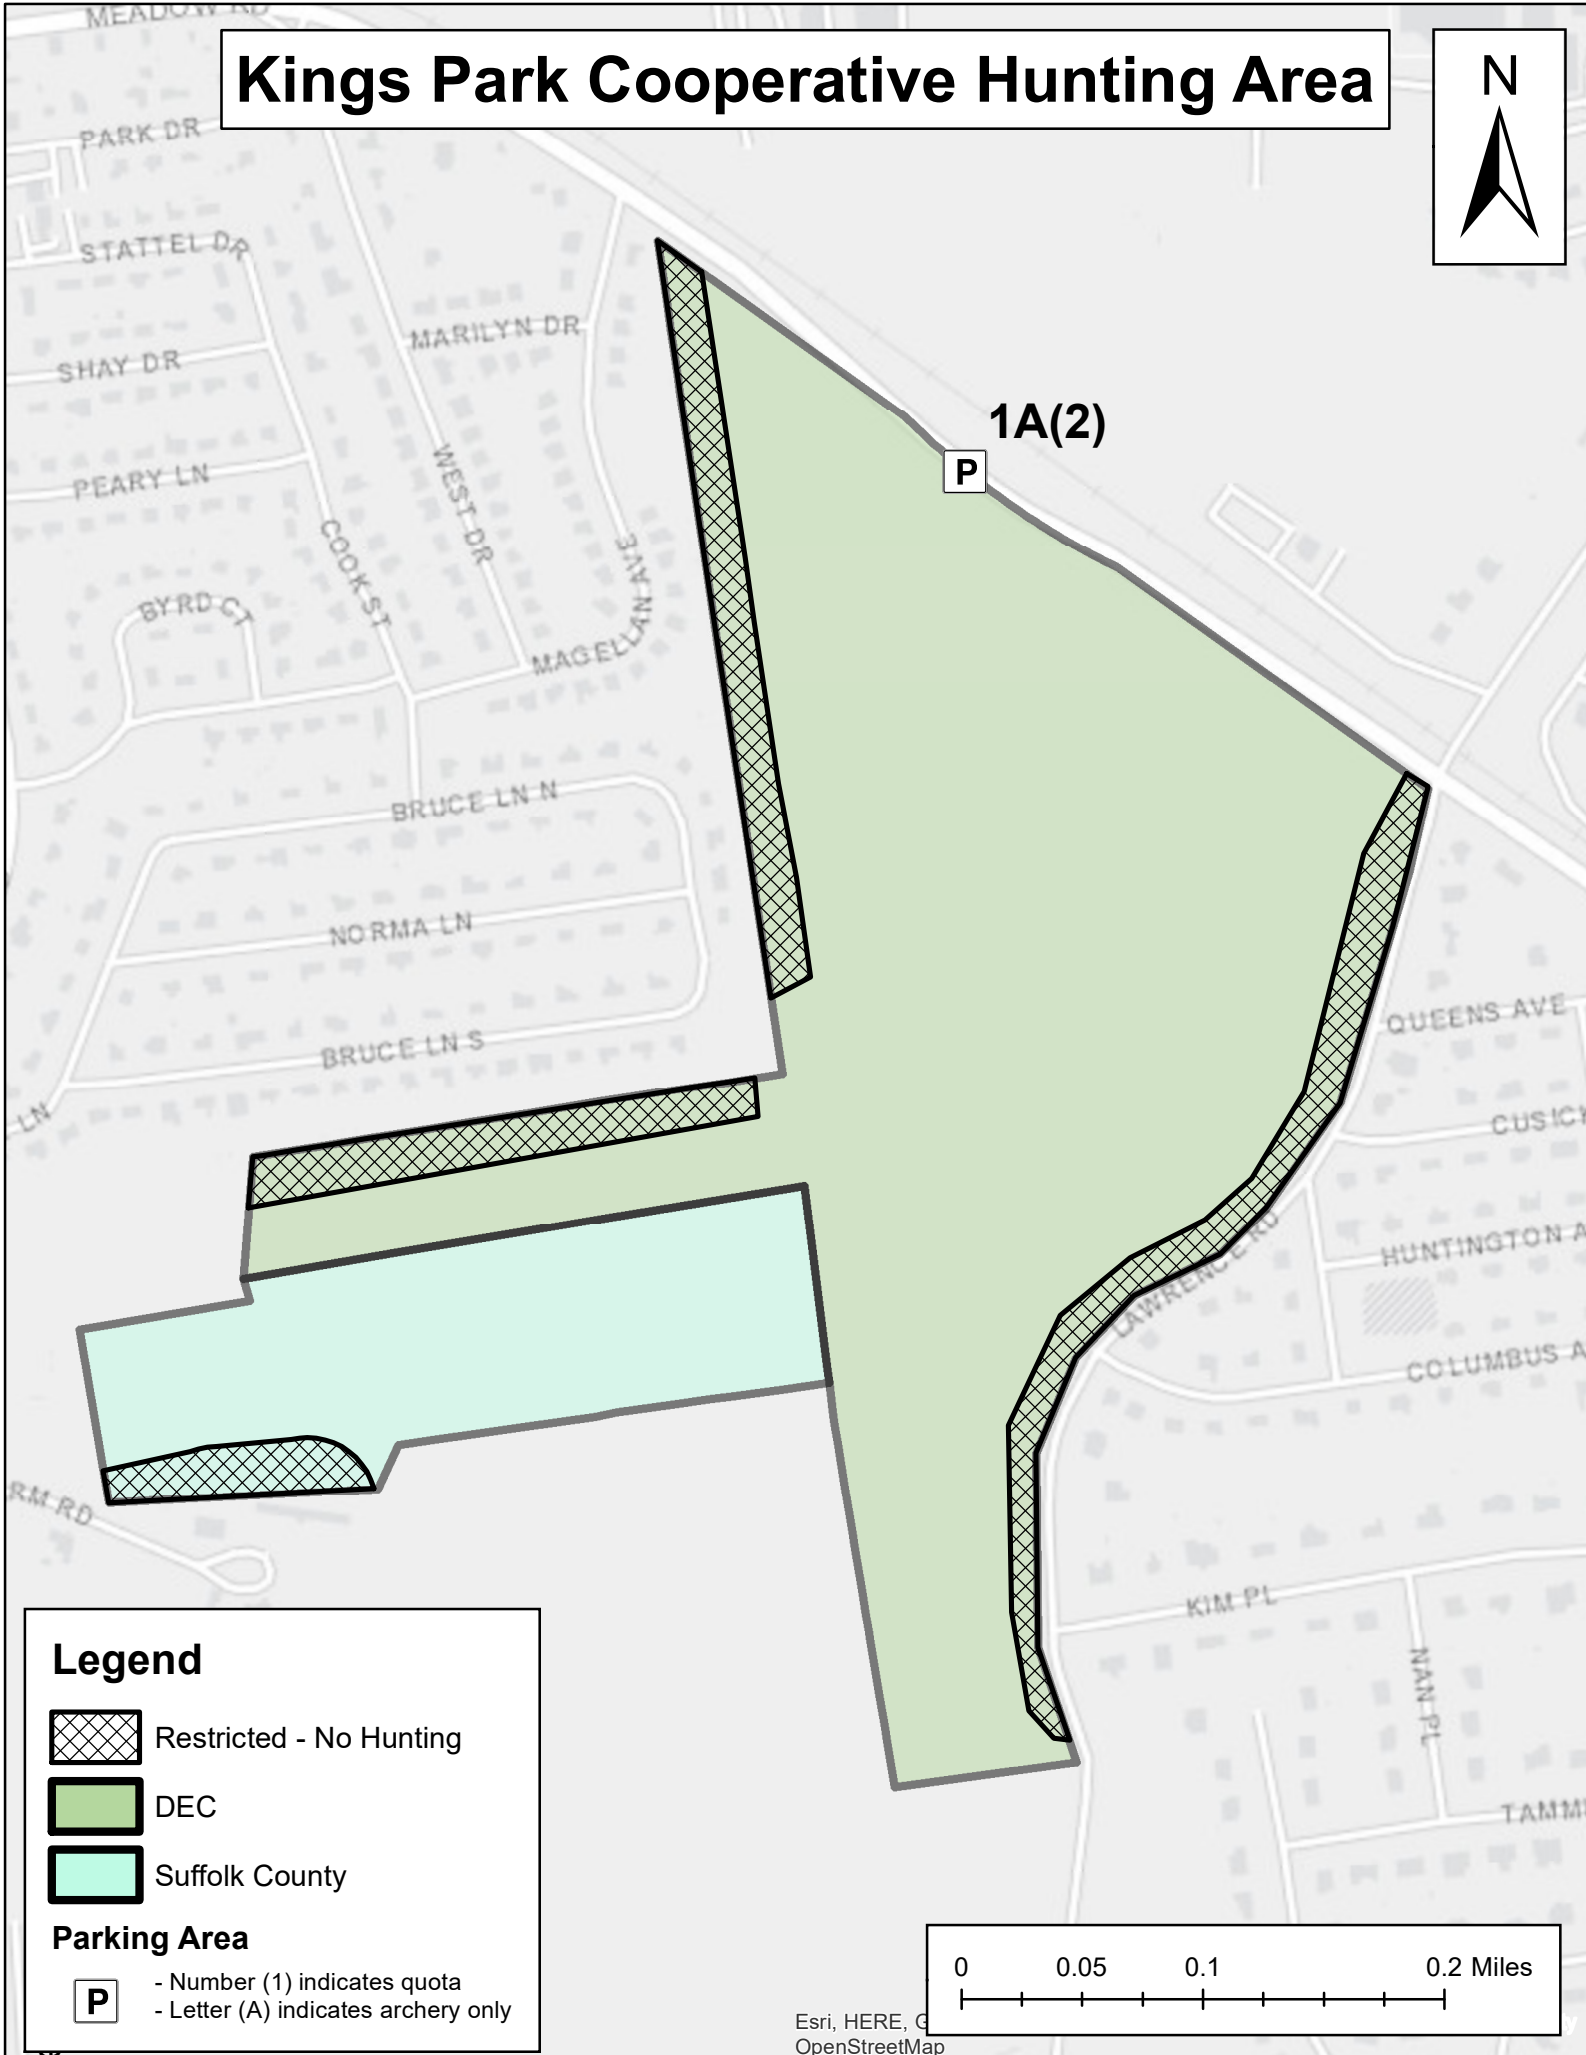

# Kings Park Cooperative Hunting Area

## Legend

 Restricted - No Hunting

 DEC

 Suffolk County

## Parking Area

 - Number (1) indicates quota  
- Letter (A) indicates archery only

Esri, HERE, G  
OpenStreetMap