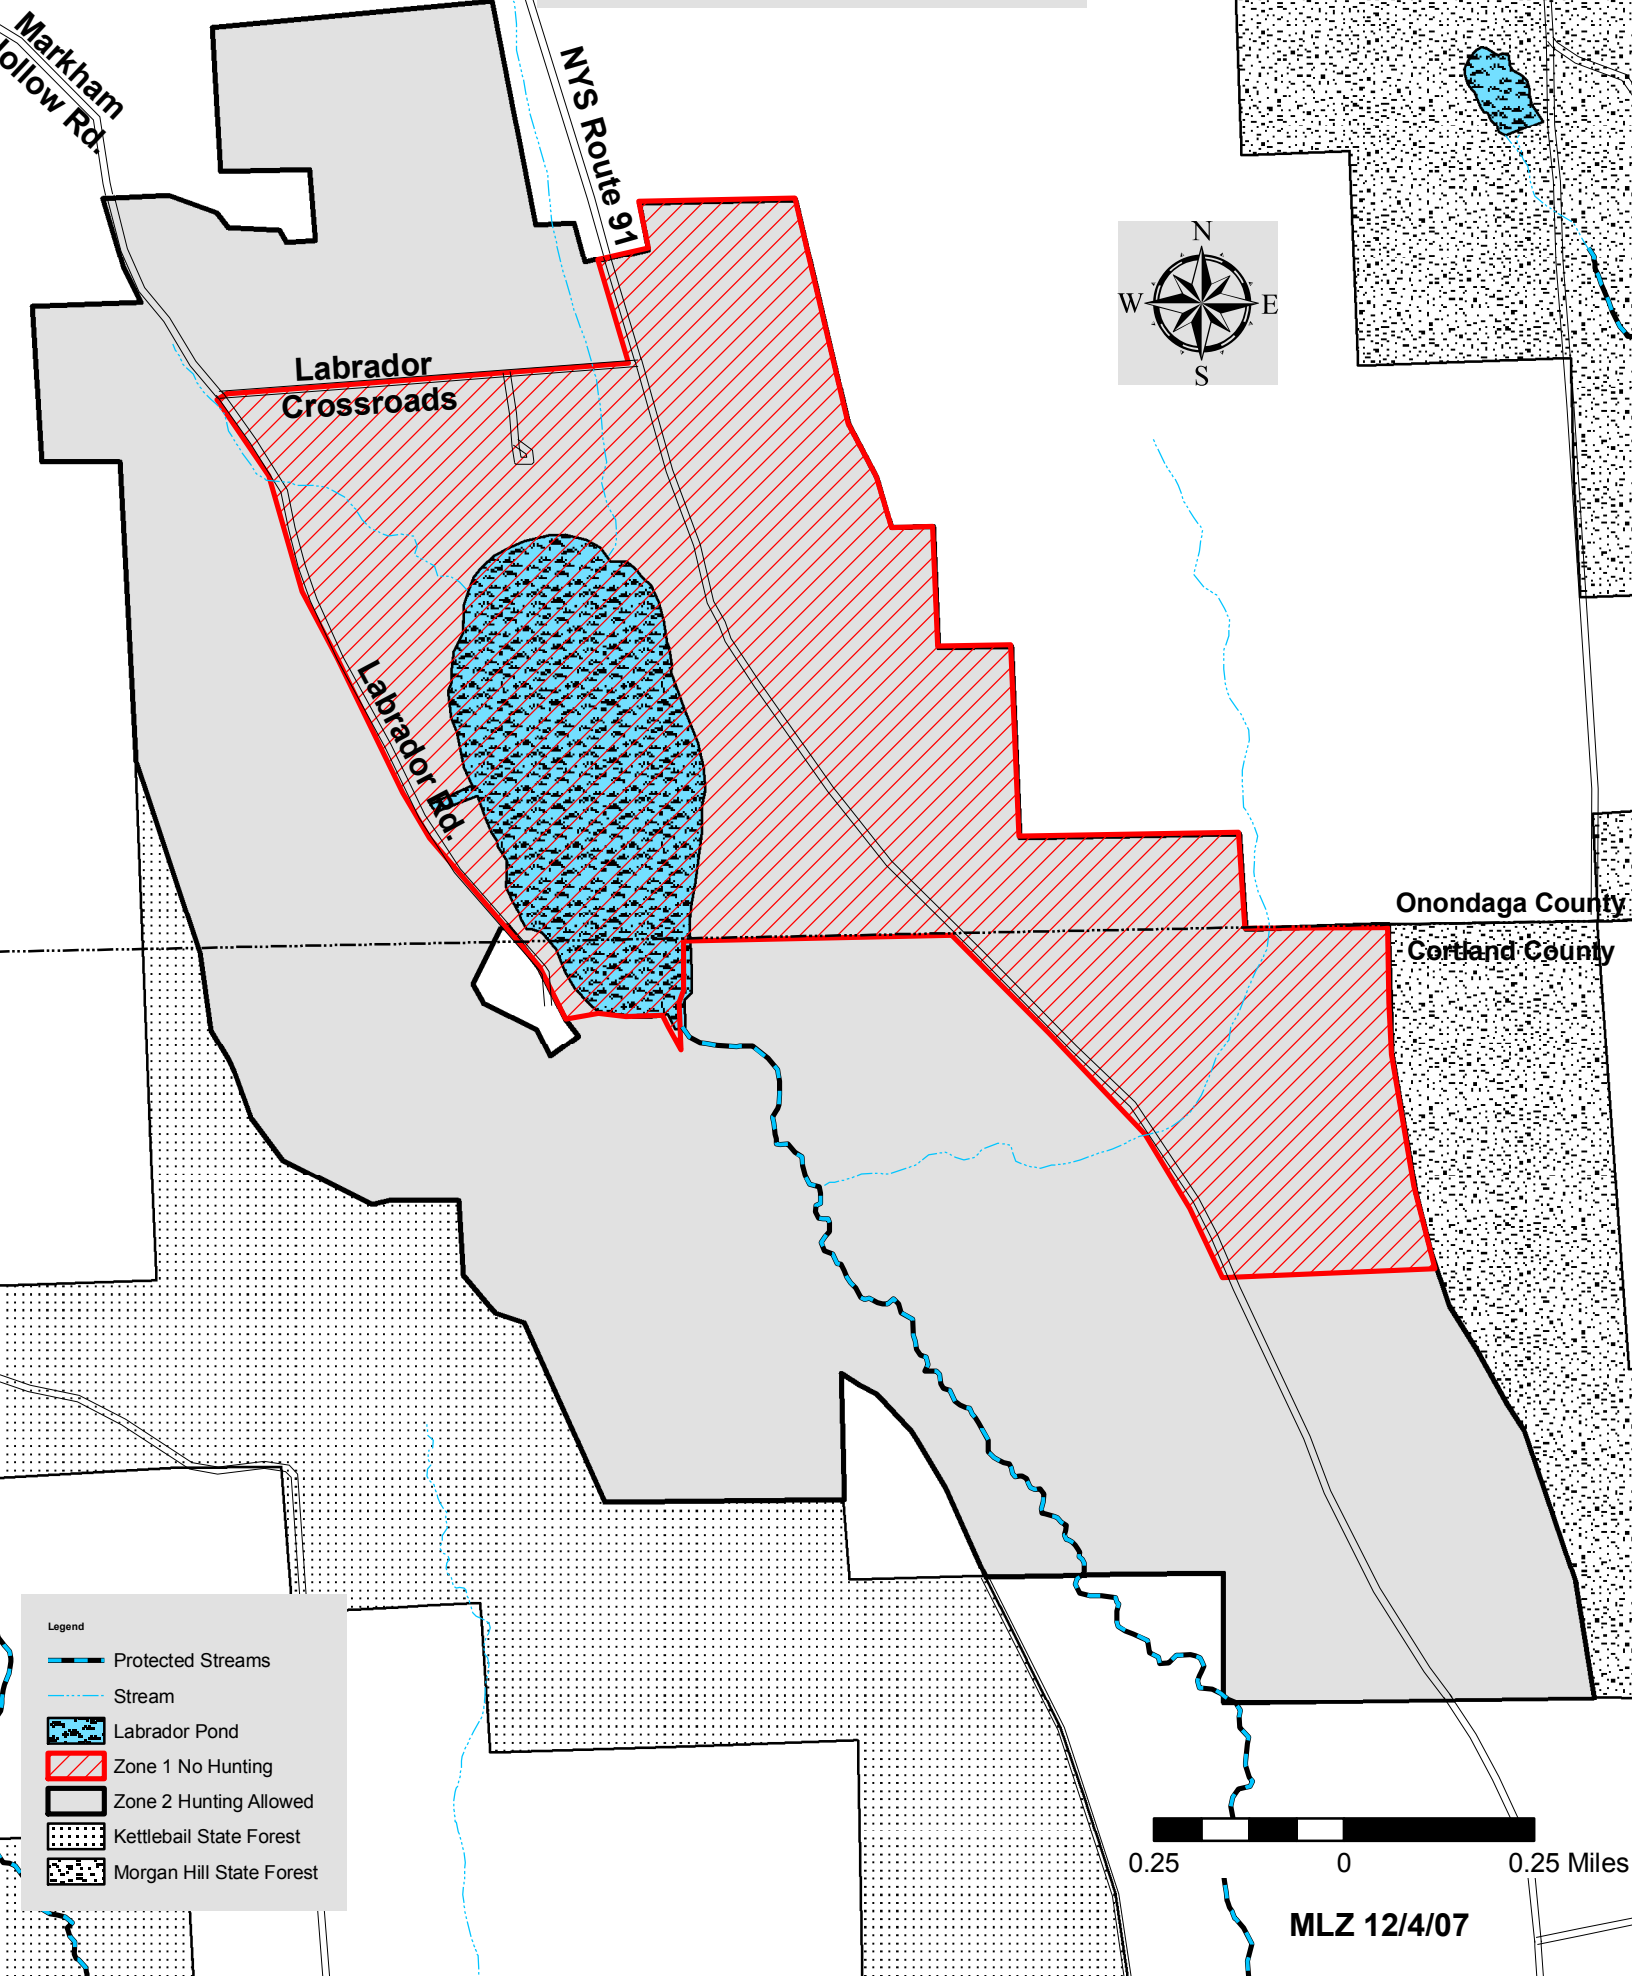

Hunting Zone Map Labrador Hollow Unique Area

- Legend**
- Protected Streams
 - Stream
 - Labrador Pond
 - Zone 1 No Hunting
 - Zone 2 Hunting Allowed
 - Kettlebail State Forest
 - Morgan Hill State Forest

MLZ 12/4/07